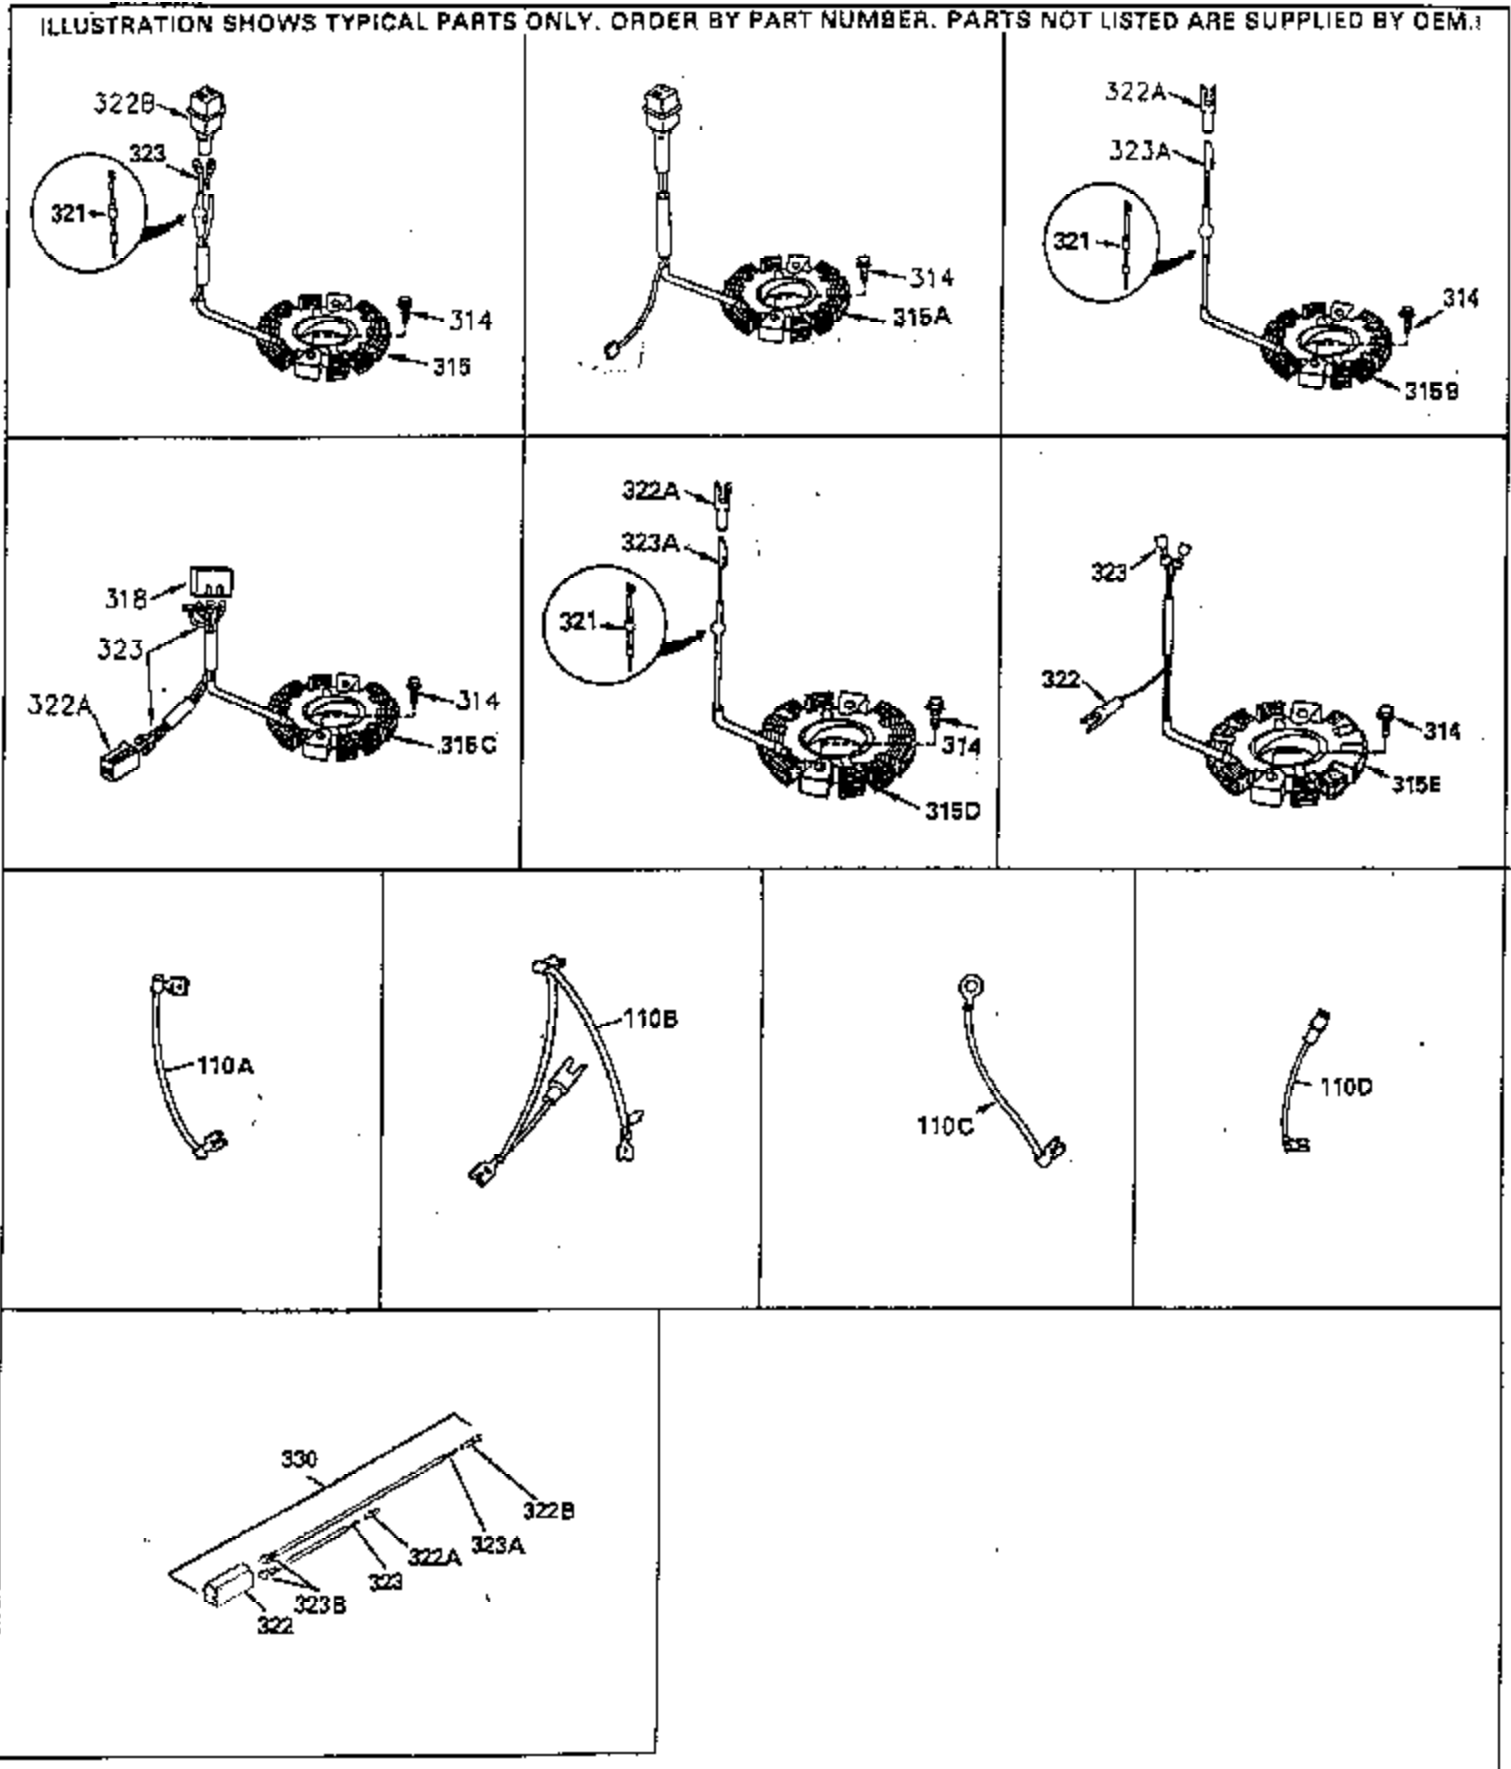

ILLUSTRATION SHOWS TYPICAL PARTS ONLY. ORDER BY PART NUMBER. PARTS NOT LISTED ARE SUPPLIED BY OEM.

Engine Parts List #2

Ref #	Part Number	Qty	Description
64	30063		Screw, Torx T-30, 1/4-20 x 1/2"
239A	35408		Air Cleaner Gasket
243	650885		Screw, 1/4-20 x 1/2"
245	35403		Air Cleaner Filter (Incl. 234)
262	29747B		Screw, Torx T-40, 5/16-24 x 21/32"
262	26460		Fuel Line Clamp
286	35194		Starter Screen
287	29752		Nut & Lock Washer, 1/4-28
290	29774		Fuel Line
303	35406		Fuel Fitting
304	650549		Screw, 5-40 x 7/16"
325	27275		Wire Clip
370A	34686		Name Decal
380	632413		Carburetor (Incl. 184)

ILLUSTRATION SHOWS TYPICAL PARTS ONLY. ORDER BY PART NUMBER. PARTS NOT LISTED ARE SUPPLIED BY OEM.

Ref #	Part Number	Qty	Description
64	30063		Screw, Torx T-30, 1/4-20 x 1/2"
239A	35408		Air Cleaner Gasket
243	650885		Screw, 1/4-20 x 1/2"
304	650549		Screw, 5-40 x 7/16"
315	611113		Alternator Coil (3Amp D.C.)(Incl.321, 322&323)
321	611161		Diode
322	610921		Connector Body
323	610922		Terminal
325	27275		Wire Clip