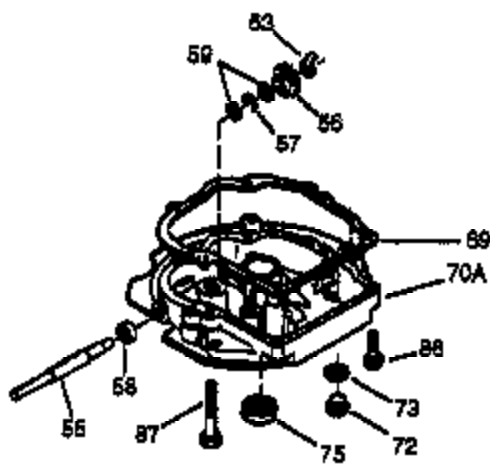

Ref #	Part Number	Qty	Description
19	33578	1	Extension Spring
69	37797	1	* Mounting Flange Gasket
72	36083	1	Oil Drain Plug
75	28460	1	Oil Seal
86	650488	6	Screw, 1/4-20 x 1-1/4"
103	651007	2	Screw, Torx T-15, 10-24 x 15/16"
178	29752	2	Nut & Lock Washer, 1/4-28
182	30088A	2	Screw, 1/4-28 x 1"
185	36579	1	Intake Pipe
186	34337	1	Governor Link
223	651044	1	Screw, 1/4-20 x 2-25/32"
266A	650852	1	Nut & Lockwasher, 1/4-20
266	651040	1	Stud, 1/4-20
275	37275	1	Muffler
276	36949	1	Locking Plate
277	651039	2	Screw, 1/4-20 x 2-47/64"
279	650431	1	Screw, Torx T-25, 10-32 x 5/8"
280	37210	1	Heat Shield
325	29443	1	Spring Clip
900	0		Replacement Engine NONE
900	0	1	Replacement S/B 750835, order from 71 -999