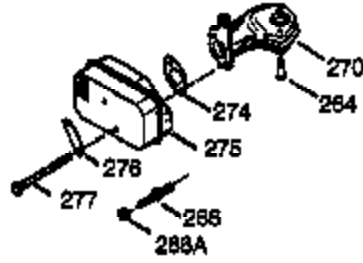

Ref #	Part Number	Qty	Description
19	33578	1	Extension Spring
69	37797	1	* Mounting Flange Gasket
72	36083	1	Oil Drain Plug
75	28460	1	Oil Seal
86	650488	6	Screw, 1/4-20 x 1-1/4"
103	651007	2	Screw, Torx T-15, 10-24 x 15/16"
178	29752	2	Nut & Lock Washer, 1/4-28
182	30088A	2	Screw, 1/4-28 x 1"
185	36579	1	Intake Pipe
186	34337	1	Governor Link
223	651044	1	Screw, 1/4-20 x 2-25/32"
266A	650852	1	Nut & Lockwasher, 1/4-20
266	651040	1	Stud, 1/4-20
275	37275	1	Muffler
276	36949	1	Locking Plate
277	651039	2	Screw, 1/4-20 x 2-47/64"
279	650431	1	Screw, Torx T-25, 10-32 x 5/8"
280	37210	1	Heat Shield
325	29443	1	Spring Clip
900	0		Replacement Engine NONE
900	0	1	Replacement S/B 750835, order from 71 -999