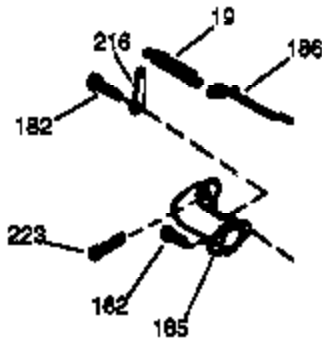

Ref #	Part Number	Qty	Description
19	33578	1	Extension Spring
69	37797	1	* Mounting Flange Gasket
72	36083	1	Oil Drain Plug
75	28460	1	Oil Seal
86	650488	6	Screw, 1/4-20 x 1-1/4"
103	651007	2	Screw, Torx T-15, 10-24 x 15/16"
178	29752	2	Nut & Lock Washer, 1/4-28
182	30088A	2	Screw, 1/4-28 x 1"
185	36579	1	Intake Pipe
186	34337	1	Governor Link
223	651044	1	Screw, 1/4-20 x 2-25/32"
266A	650852	1	Nut & Lockwasher, 1/4-20
266	651040	1	Stud, 1/4-20
275	37275	1	Muffler
276	36949	1	Locking Plate
277	651039	2	Screw, 1/4-20 x 2-47/64"
279	650431	1	Screw, Torx T-25, 10-32 x 5/8"
280	37210	1	Heat Shield
325	29443	1	Spring Clip
900	0		Replacement Engine NONE
900	0	1	Replacement S/B 750835, order from 71 -999