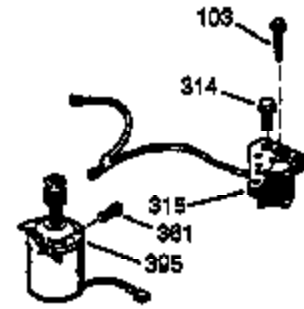

Ref #	Part Number	Qty	Description
19	33578	1	Extension Spring
69	37797	1	* Mounting Flange Gasket
72	36083	1	Oil Drain Plug
75	28460	1	Oil Seal
86	650488	6	Screw, 1/4-20 x 1-1/4"
103	651007	2	Screw, Torx T-15, 10-24 x 15/16"
178	29752	2	Nut & Lock Washer, 1/4-28
182	30088A	2	Screw, 1/4-28 x 1"
185	36579	1	Intake Pipe
186	34337	1	Governor Link
223	651044	1	Screw, 1/4-20 x 2-25/32"
266A	650852	1	Nut & Lockwasher, 1/4-20
266	651040	1	Stud, 1/4-20
275	37275	1	Muffler
276	36949	1	Locking Plate
277	651039	2	Screw, 1/4-20 x 2-47/64"
279	650431	1	Screw, Torx T-25, 10-32 x 5/8"
280	37210	1	Heat Shield
325	29443	1	Spring Clip
900	0		Replacement Engine NONE
900	0	1	Replacement S/B 750835, order from 71 -999