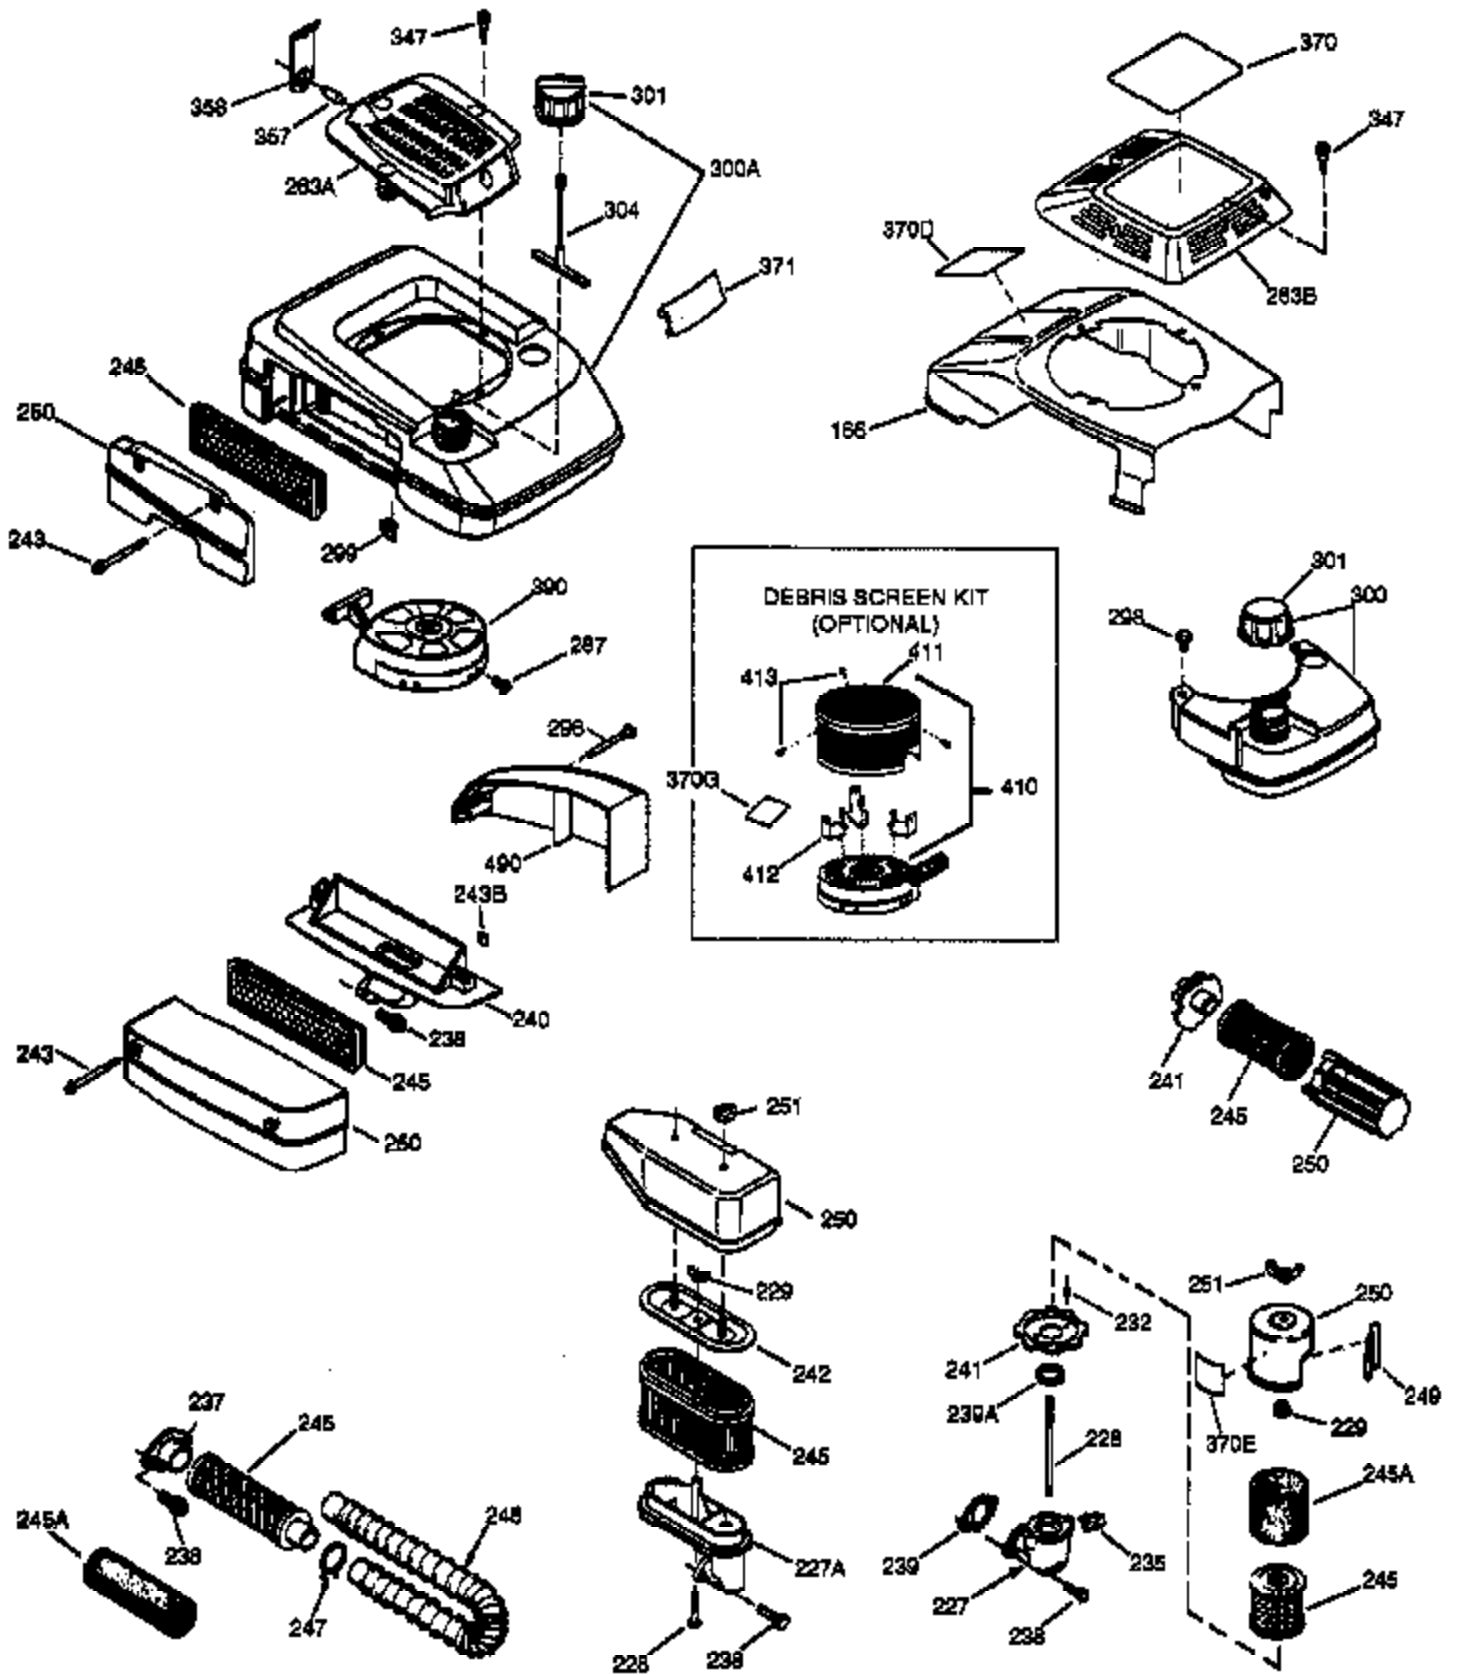

Engine Parts List #2

Ref #	Part Number	Qty	Description
178	29752	2	Nut & Lock Washer, 1/4-28
238	650932	2	Screw, 10-32 x 49/64"
239	34338	1	* Air Cleaner Gasket
241	36919	1	Air Cleaner Collar
245	36905	1	Air Cleaner Filter
250	36920	1	Air Cleaner Cover
263A	37184	1	Starter Grill
287	650926	2	Screw, 8-32 x 21/64"
298	28763	2	Screw, 10-32 x 35/64"
300	36916	1	Fuel Tank (Incl. 292 & 301)
301	36246	1	Fuel Cap
347	651038	1	Screw, 10-32 x 27/32"
390	590739	1	Rewind Starter (NOTE: This engine could have been built with 590702 starter).
900	0		Replacement Engine NONE
900	0	1	Replacement S/B 750835, order from 71 -999