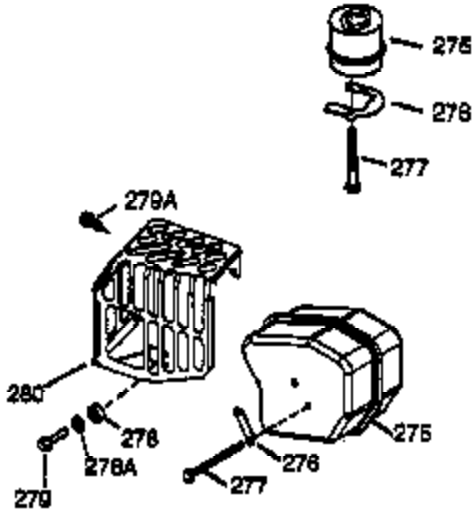

Ref #	Part Number	Qty	Description
19	33578	1	Extension Spring
69	37797	1	* Mounting Flange Gasket
72	36083	1	Oil Drain Plug
75	28460	1	Oil Seal
86	650488	6	Screw, 1/4-20 x 1-1/4"
103	651007	2	Screw, Torx T-15, 10-24 x 15/16"
178	29752	2	Nut & Lock Washer, 1/4-28
182	30088A	2	Screw, 1/4-28 x 1"
185	36579	1	Intake Pipe
186	34337	1	Governor Link
223	651044	1	Screw, 1/4-20 x 2-25/32"
266A	650852	1	Nut & Lockwasher, 1/4-20
266	651040	1	Stud, 1/4-20
275	37275	1	Muffler
276	36949	1	Locking Plate
277	651039	2	Screw, 1/4-20 x 2-47/64"
279	650431	1	Screw, Torx T-25, 10-32 x 5/8"
280	37210	1	Heat Shield
325	29443	1	Spring Clip
900	0		Replacement Engine NONE
900	0	1	Replacement S/B 750835, order from 71 -999