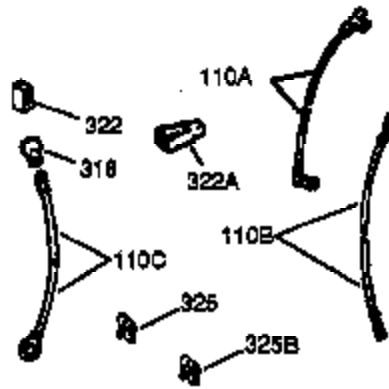

Ref #	Part Number	Qty	Description
19	33578	1	Extension Spring
69	37797	1	* Mounting Flange Gasket
72	36083	1	Oil Drain Plug
75	28460	1	Oil Seal
86	650488	6	Screw, 1/4-20 x 1-1/4"
103	651007	2	Screw, Torx T-15, 10-24 x 15/16"
178	29752	2	Nut & Lock Washer, 1/4-28
182	30088A	2	Screw, 1/4-28 x 1"
185	36579	1	Intake Pipe
186	34337	1	Governor Link
223	651044	1	Screw, 1/4-20 x 2-25/32"
266A	650852	1	Nut & Lockwasher, 1/4-20
266	651040	1	Stud, 1/4-20
275	37275	1	Muffler
276	36949	1	Locking Plate
277	651039	2	Screw, 1/4-20 x 2-47/64"
279	650431	1	Screw, Torx T-25, 10-32 x 5/8"
280	37210	1	Heat Shield
325	29443	1	Spring Clip
900	0		Replacement Engine NONE
900	0	1	Replacement S/B 750835, order from 71 -999