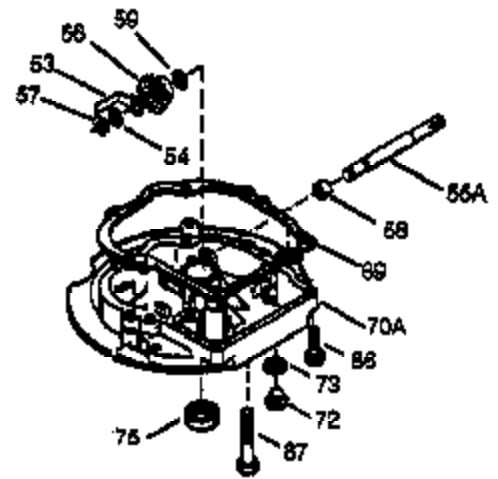

Ref #	Part Number	Qty	Description
19	33578	1	Extension Spring
69	37797	1	* Mounting Flange Gasket
72	36083	1	Oil Drain Plug
75	28460	1	Oil Seal
86	650488	6	Screw, 1/4-20 x 1-1/4"
103	651007	2	Screw, Torx T-15, 10-24 x 15/16"
178	29752	2	Nut & Lock Washer, 1/4-28
182	30088A	2	Screw, 1/4-28 x 1"
185	36579	1	Intake Pipe
186	34337	1	Governor Link
223	651044	1	Screw, 1/4-20 x 2-25/32"
266A	650852	1	Nut & Lockwasher, 1/4-20
266	651040	1	Stud, 1/4-20
275	37275	1	Muffler
276	36949	1	Locking Plate
277	651039	2	Screw, 1/4-20 x 2-47/64"
279	650431	1	Screw, Torx T-25, 10-32 x 5/8"
280	37210	1	Heat Shield
325	29443	1	Spring Clip
900	0		Replacement Engine NONE
900	0	1	Replacement S/B 750835, order from 71 -999