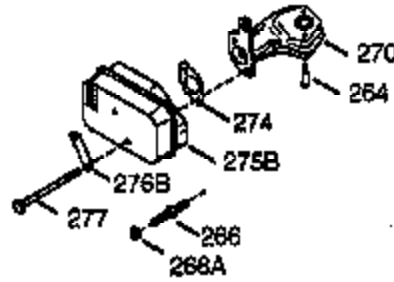

ILLUSTRATION SHOWS TYPICAL PARTS ONLY. ORDER BY PART NUMBER. PARTS NOT LISTED ARE SUPPLIED BY OEM.

VIEW 3 OF 3

Ref #	Part Number	Qty	Description
19	36281	1	Extension Spring
69	35261	1	* Mounting Flange Gasket
72	36083	1	Oil Drain Plug
75	27897	1	Oil Seal
86	650488	6	Screw, 1/4-20 x 1-1/4"
103	651007	2	Screw, Torx T-15, 10-24 x 15/16"
182	30088A	2	Screw, 1/4-28 x 1"
185	36579	1	Intake Pipe
186	34337	1	Governor Link
223	651044	1	Screw, 1/4-20 x 2-25/32"
223A	651043	1	Screw, 1/4-20 x 1-31/64"
240	36743	1	Air Cleaner Body
275	36950	1	Muffler (Incl. 276 & 277)
277	651039	2	Screw, 1/4-20 x 2-47/64"
370K	36695	1	Starter Decal