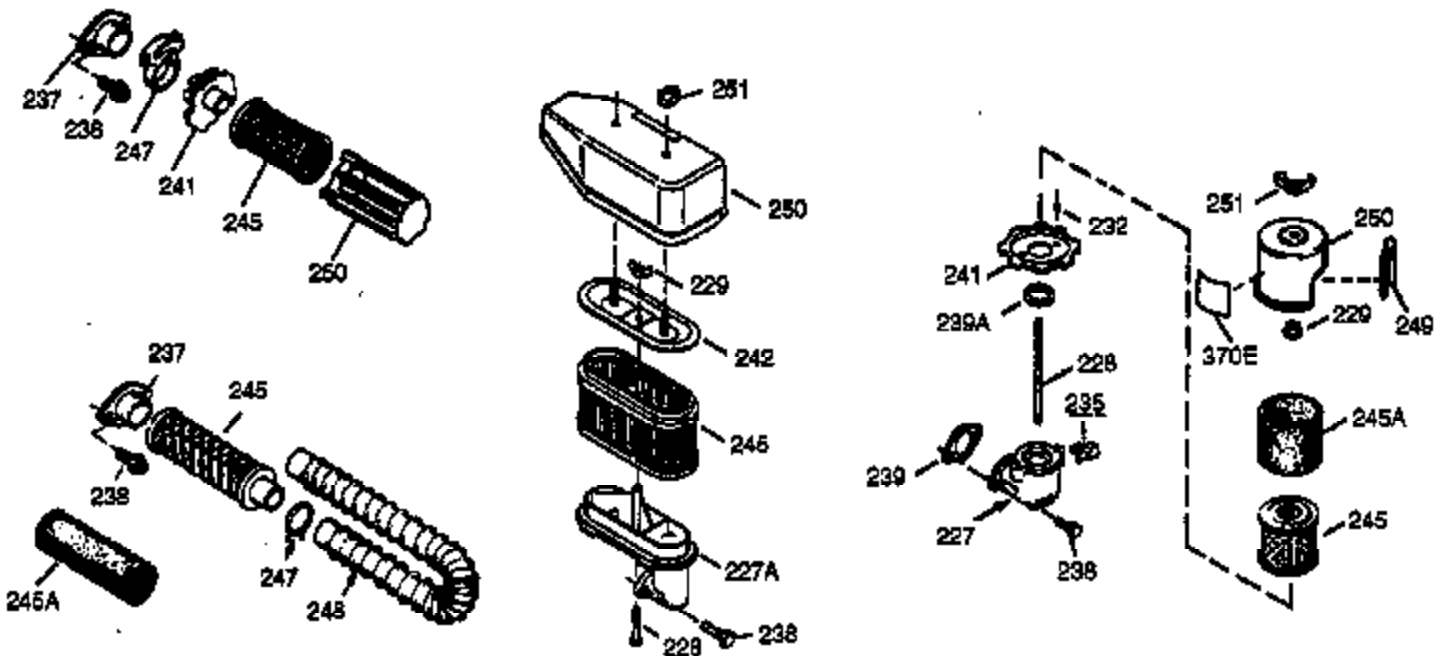

ILLUSTRATION SHOWS TYPICAL PARTS ONLY. ORDER BY PART NUMBER. PARTS NOT LISTED ARE SUPPLIED BY OEM.

VIEW 2 OF 3

Ref #	Part Number	Qty	Description
223A	651043	1	Screw, 1/4-20 x 1-31/64"
238	650806	2	Screw, 10-32 x 5/8"
239	34338	1	* Air Cleaner Gasket
240	36743	1	Air Cleaner Body
245	36745	1	Air Cleaner Filter
250	36744	1	Air Cleaner Cover
263A	36758	1	Starter Grill
287	650926	2	Screw, 8-32 x 21/64"
298	28763	3	Screw, 10-32 x 35/64"
300	36757	1	Fuel Tank (Incl. 292 & 301)
301	36246	1	Fuel Cap
370K	36695	1	Starter Decal
370D	36534	1	Caution Decal