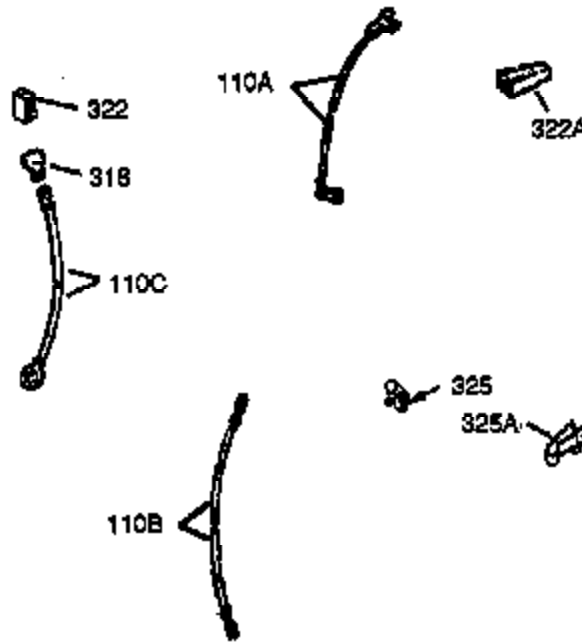

ILLUSTRATION SHOWS TYPICAL PARTS ONLY. ORDER BY PART NUMBER. PARTS NOT LISTED ARE SUPPLIED BY OEM.

VIEW 3 OF 3

Ref #	Part Number	Qty	Description
19	36281	1	Extension Spring
69	35261	1	* Mounting Flange Gasket
72	36083	1	Oil Drain Plug
75	27897	1	Oil Seal
86	650488	6	Screw, 1/4-20 x 1-1/4"
103	651007	2	Screw, Torx T-15, 10-24 x 15/16"
182	30088A	2	Screw, 1/4-28 x 1"
185	36579	1	Intake Pipe
186	34337	1	Governor Link
223	651044	1	Screw, 1/4-20 x 2-25/32"
223A	651043	1	Screw, 1/4-20 x 1-31/64"
240	36743	1	Air Cleaner Body
275	36950	1	Muffler (Incl. 276 & 277)
277	651039	2	Screw, 1/4-20 x 2-47/64"
370K	36695	1	Starter Decal