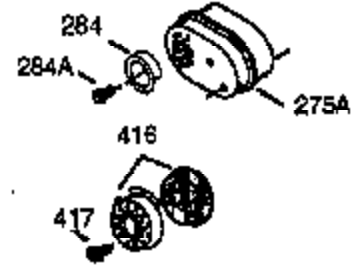

ILLUSTRATION SHOWS TYPICAL PARTS ONLY. ORDER BY PART NUMBER. PARTS NOT LISTED ARE SUPPLIED BY OEM.

VIEW 3 OF 3

Ref #	Part Number	Qty	Description
19	36281	1	Extension Spring
69	35261	1	* Mounting Flange Gasket
72	36083	1	Oil Drain Plug
75	27897	1	Oil Seal
86	650488	6	Screw, 1/4-20 x 1-1/4"
103	651007	2	Screw, Torx T-15, 10-24 x 15/16"
182	30088A	2	Screw, 1/4-28 x 1"
185	36579	1	Intake Pipe
186	34337	1	Governor Link
223	651044	1	Screw, 1/4-20 x 2-25/32"
223A	651043	1	Screw, 1/4-20 x 1-31/64"
240	36743	1	Air Cleaner Body
275	36950	1	Muffler (Incl. 276 & 277)
277	651039	2	Screw, 1/4-20 x 2-47/64"
370K	36695	1	Starter Decal