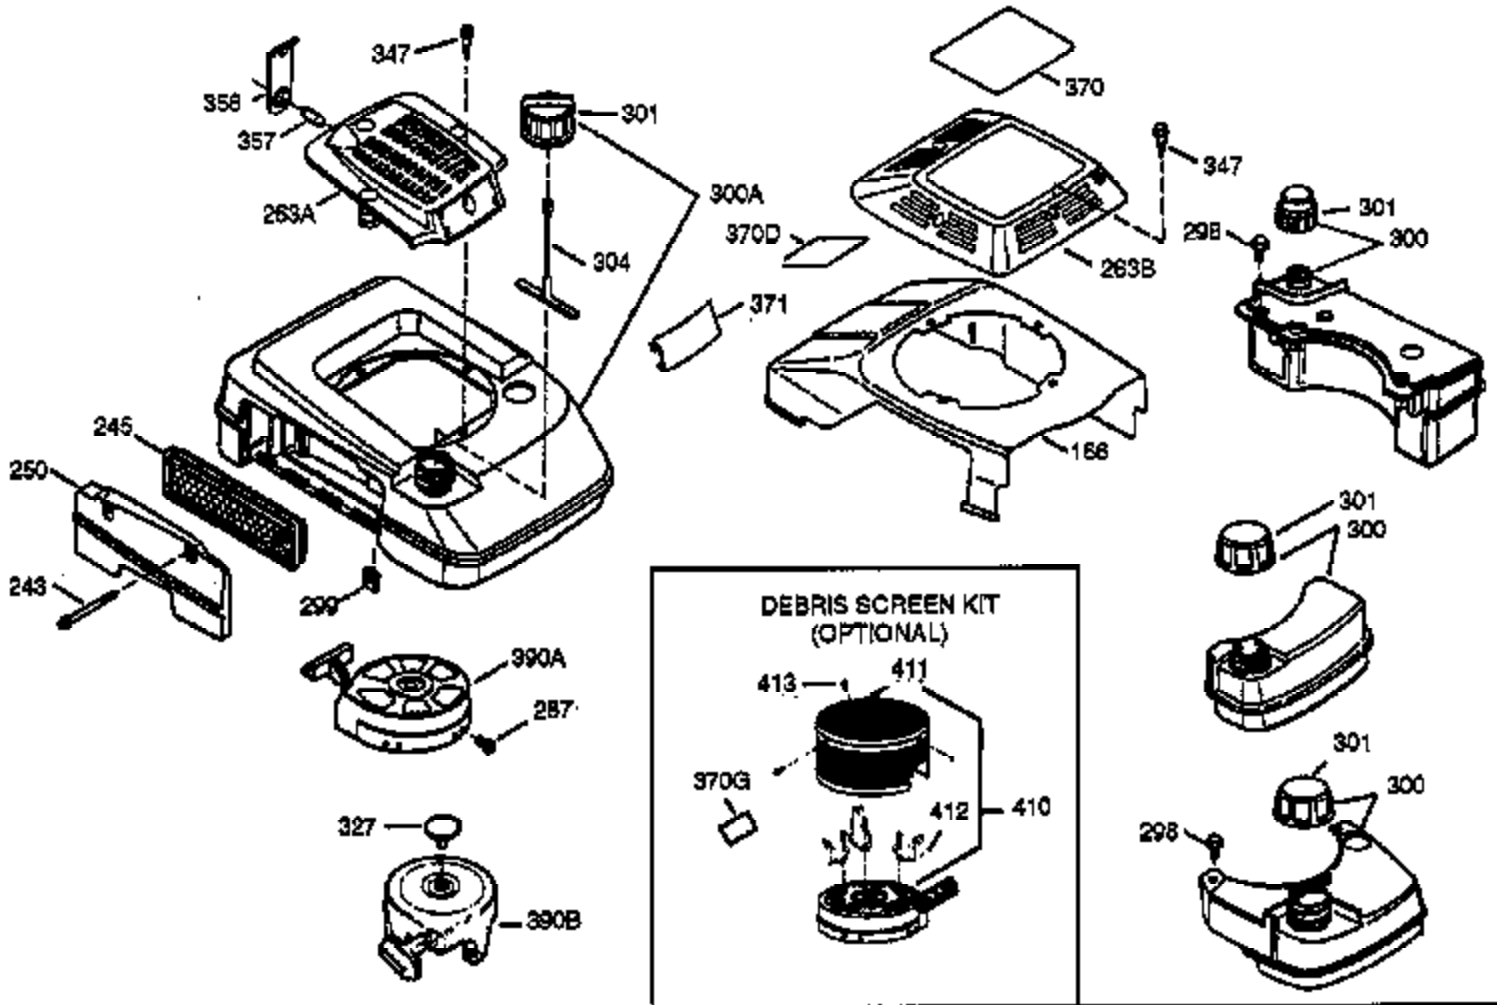

ILLUSTRATION SHOWS TYPICAL PARTS ONLY. ORDER BY PART NUMBER. PARTS NOT LISTED ARE SUPPLIED BY OEM.

VIEW 2 OF 3

Ref #	Part Number	Qty	Description
223A	651043	1	Screw, 1/4-20 x 1-31/64"
238	650806	2	Screw, 10-32 x 5/8"
239	34338	1	* Air Cleaner Gasket
240	36743	1	Air Cleaner Body
245	36745	1	Air Cleaner Filter
250	36744	1	Air Cleaner Cover
263A	36758	1	Starter Grill
287	650926	2	Screw, 8-32 x 21/64"
298	28763	3	Screw, 10-32 x 35/64"
300	36757	1	Fuel Tank (Incl. 292 & 301)
301	36246	1	Fuel Cap
370K	36695	1	Starter Decal
370D	36534	1	Caution Decal