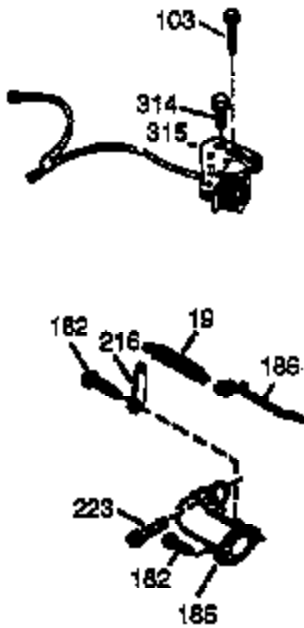

ILLUSTRATION SHOWS TYPICAL PARTS ONLY. ORDER BY PART NUMBER. PARTS NOT LISTED ARE SUPPLIED BY OEM.

VIEW 3 OF 3

Ref #	Part Number	Qty	Description
19	36281	1	Extension Spring
69	35261	1	* Mounting Flange Gasket
72	36083	1	Oil Drain Plug
75	27897	1	Oil Seal
86	650488	6	Screw, 1/4-20 x 1-1/4"
103	651007	2	Screw, Torx T-15, 10-24 x 15/16"
182	30088A	2	Screw, 1/4-28 x 1"
185	36579	1	Intake Pipe
186	34337	1	Governor Link
223	651044	1	Screw, 1/4-20 x 2-25/32"
223A	651043	1	Screw, 1/4-20 x 1-31/64"
240	36743	1	Air Cleaner Body
275	36950	1	Muffler (Incl. 276 & 277)
277	651039	2	Screw, 1/4-20 x 2-47/64"
370K	36695	1	Starter Decal