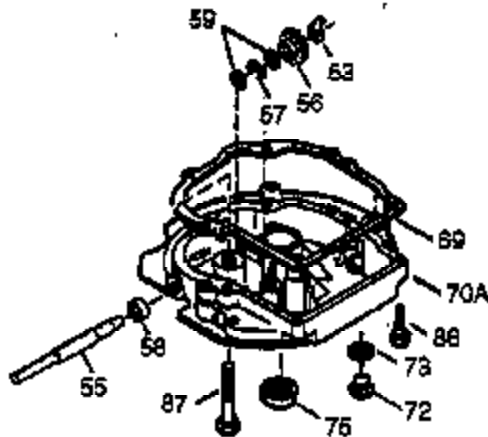

ILLUSTRATION SHOWS TYPICAL PARTS ONLY. ORDER BY PART NUMBER. PARTS NOT LISTED ARE SUPPLIED BY OEM.

VIEW 3 OF 3

Ref #	Part Number	Qty	Description
19	36281	1	Extension Spring
69	35261	1	* Mounting Flange Gasket
72	36083	1	Oil Drain Plug
75	27897	1	Oil Seal
86	650488	6	Screw, 1/4-20 x 1-1/4"
103	651007	2	Screw, Torx T-15, 10-24 x 15/16"
182	30088A	2	Screw, 1/4-28 x 1"
185	36579	1	Intake Pipe
186	34337	1	Governor Link
223	651044	1	Screw, 1/4-20 x 2-25/32"
223A	651043	1	Screw, 1/4-20 x 1-31/64"
240	36743	1	Air Cleaner Body
275	36950	1	Muffler (Incl. 276 & 277)
277	651039	2	Screw, 1/4-20 x 2-47/64"
370K	36695	1	Starter Decal