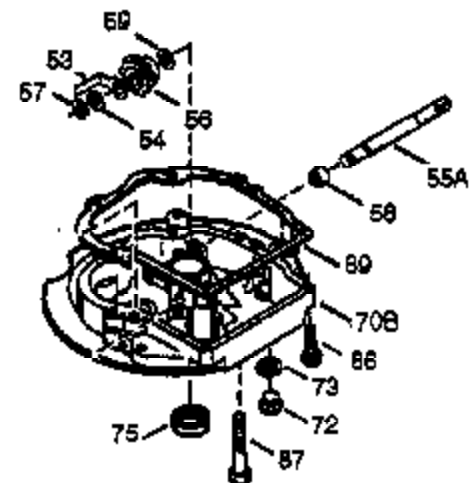

ILLUSTRATION SHOWS TYPICAL PARTS ONLY. ORDER BY PART NUMBER. PARTS NOT LISTED ARE SUPPLIED BY OEM.

VIEW 3 OF 3

Ref #	Part Number	Qty	Description
19	36281	1	Extension Spring
69	35261	1	* Mounting Flange Gasket
72	36083	1	Oil Drain Plug
75	27897	1	Oil Seal
86	650488	6	Screw, 1/4-20 x 1-1/4"
103	651007	2	Screw, Torx T-15, 10-24 x 15/16"
182	30088A	2	Screw, 1/4-28 x 1"
185	36579	1	Intake Pipe
186	34337	1	Governor Link
223	651044	1	Screw, 1/4-20 x 2-25/32"
223A	651043	1	Screw, 1/4-20 x 1-31/64"
240	36743	1	Air Cleaner Body
275	36950	1	Muffler (Incl. 276 & 277)
277	651039	2	Screw, 1/4-20 x 2-47/64"
370K	36695	1	Starter Decal