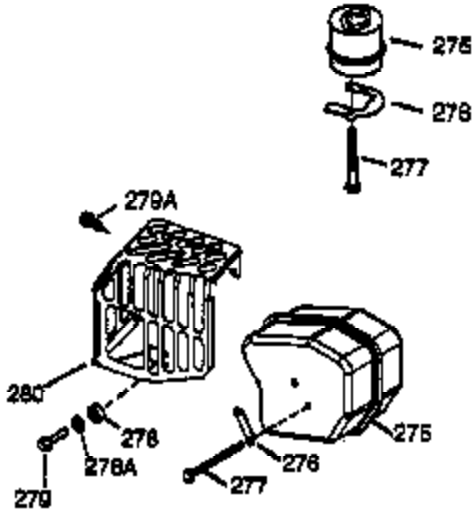

Ref #	Part Number	Qty	Description
19	35998	1	Extension Spring
69	35261	1	* Mounting Flange Gasket
72	36083	1	Oil Drain Plug
75	27897	1	Oil Seal
86	650488	6	Screw, 1/4-20 x 1-1/4"
103	651007	2	Screw, Torx T-15, 10-24 x 15/16"
178	29752	2	Nut & Lock Washer, 1/4-28
182	30088A	2	Screw, 1/4-28 x 1"
185	36579	1	Intake Pipe
186	36255	1	Governor Link
223	651043	1	Screw, 1/4-20 x 1-31/64
275	36492	1	Muffler (Incl. 277)
277	650988	2	Screw, 1/4-20 x 2-5/16"
416	36085	1	Spark Arrestor Kit (Incl. 417)(Optional)
417	650760	1	Screw, 8-32 x 3/8" (Optional)