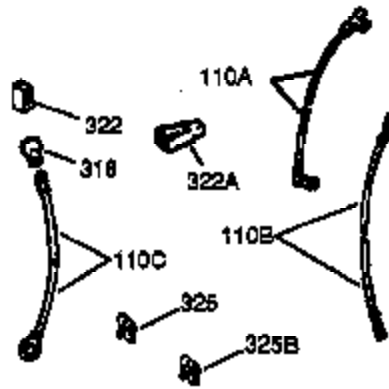

Ref #	Part Number	Qty	Description
19	35998	1	Extension Spring
69	35261	1	* Mounting Flange Gasket
72	36083	1	Oil Drain Plug
75	27897	1	Oil Seal
86	650488	6	Screw, 1/4-20 x 1-1/4"
103	651007	2	Screw, Torx T-15, 10-24 x 15/16"
178	29752	2	Nut & Lock Washer, 1/4-28
182	30088A	2	Screw, 1/4-28 x 1"
185	36579	1	Intake Pipe
186	36255	1	Governor Link
223	651043	1	Screw, 1/4-20 x 1-31/64
275	36492	1	Muffler (Incl. 277)
277	650988	2	Screw, 1/4-20 x 2-5/16"
416	36085	1	Spark Arrestor Kit (Incl. 417)(Optional)
417	650760	1	Screw, 8-32 x 3/8" (Optional)