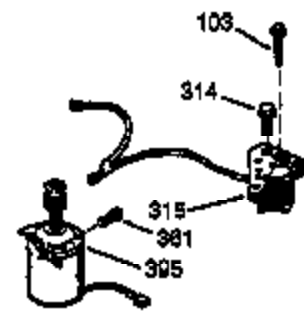

Ref #	Part Number	Qty	Description
19	35998	1	Extension Spring
69	35261	1	* Mounting Flange Gasket
72	36083	1	Oil Drain Plug
75	27897	1	Oil Seal
86	650488	6	Screw, 1/4-20 x 1-1/4"
103	651007	2	Screw, Torx T-15, 10-24 x 15/16"
178	29752	2	Nut & Lock Washer, 1/4-28
182	30088A	2	Screw, 1/4-28 x 1"
185	36579	1	Intake Pipe
186	36255	1	Governor Link
223	651043	1	Screw, 1/4-20 x 1-31/64
275	36492	1	Muffler (Incl. 277)
277	650988	2	Screw, 1/4-20 x 2-5/16"
416	36085	1	Spark Arrestor Kit (Incl. 417)(Optional)
417	650760	1	Screw, 8-32 x 3/8" (Optional)