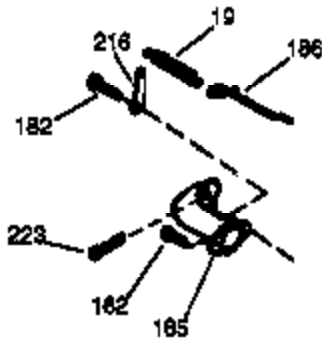

Ref #	Part Number	Qty	Description
19	35998	1	Extension Spring
69	35261	1	* Mounting Flange Gasket
72	36083	1	Oil Drain Plug
75	27897	1	Oil Seal
86	650488	6	Screw, 1/4-20 x 1-1/4"
103	651007	2	Screw, Torx T-15, 10-24 x 15/16"
178	29752	2	Nut & Lock Washer, 1/4-28
182	30088A	2	Screw, 1/4-28 x 1"
185	36579	1	Intake Pipe
186	36255	1	Governor Link
223	651043	1	Screw, 1/4-20 x 1-31/64
275	36492	1	Muffler (Incl. 277)
277	650988	2	Screw, 1/4-20 x 2-5/16"
416	36085	1	Spark Arrestor Kit (Incl. 417)(Optional)
417	650760	1	Screw, 8-32 x 3/8" (Optional)