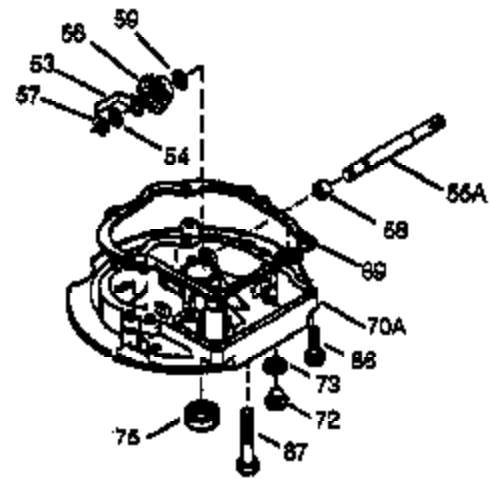

Ref #	Part Number	Qty	Description
19	35998	1	Extension Spring
69	35261	1	* Mounting Flange Gasket
72	36083	1	Oil Drain Plug
75	27897	1	Oil Seal
86	650488	6	Screw, 1/4-20 x 1-1/4"
103	651007	2	Screw, Torx T-15, 10-24 x 15/16"
178	29752	2	Nut & Lock Washer, 1/4-28
182	30088A	2	Screw, 1/4-28 x 1"
185	36579	1	Intake Pipe
186	36255	1	Governor Link
223	651043	1	Screw, 1/4-20 x 1-31/64
275	36492	1	Muffler (Incl. 277)
277	650988	2	Screw, 1/4-20 x 2-5/16"
416	36085	1	Spark Arrestor Kit (Incl. 417)(Optional)
417	650760	1	Screw, 8-32 x 3/8" (Optional)