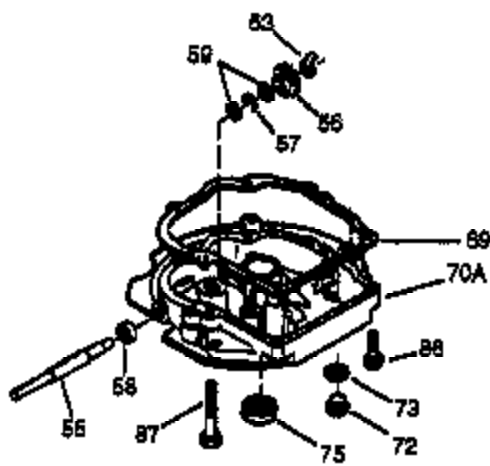

Ref #	Part Number	Qty	Description
19	35998	1	Extension Spring
69	35261	1	* Mounting Flange Gasket
72	36083	1	Oil Drain Plug
75	27897	1	Oil Seal
86	650488	6	Screw, 1/4-20 x 1-1/4"
103	651007	2	Screw, Torx T-15, 10-24 x 15/16"
178	29752	2	Nut & Lock Washer, 1/4-28
182	30088A	2	Screw, 1/4-28 x 1"
185	36579	1	Intake Pipe
186	36255	1	Governor Link
223	651043	1	Screw, 1/4-20 x 1-31/64
275	36492	1	Muffler (Incl. 277)
277	650988	2	Screw, 1/4-20 x 2-5/16"
416	36085	1	Spark Arrestor Kit (Incl. 417)(Optional)
417	650760	1	Screw, 8-32 x 3/8" (Optional)