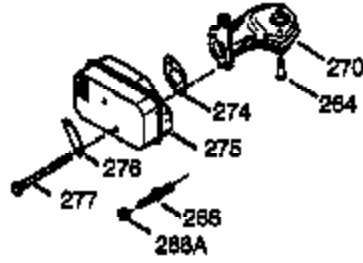

Ref #	Part Number	Qty	Description
19	35998	1	Extension Spring
69	35261	1	* Mounting Flange Gasket
72	36083	1	Oil Drain Plug
75	27897	1	Oil Seal
86	650488	6	Screw, 1/4-20 x 1-1/4"
103	651007	2	Screw, Torx T-15, 10-24 x 15/16"
178	29752	2	Nut & Lock Washer, 1/4-28
182	30088A	2	Screw, 1/4-28 x 1"
185	36579	1	Intake Pipe
186	36255	1	Governor Link
223	651043	1	Screw, 1/4-20 x 1-31/64
275	36492	1	Muffler (Incl. 277)
277	650988	2	Screw, 1/4-20 x 2-5/16"
416	36085	1	Spark Arrestor Kit (Incl. 417)(Optional)
417	650760	1	Screw, 8-32 x 3/8" (Optional)