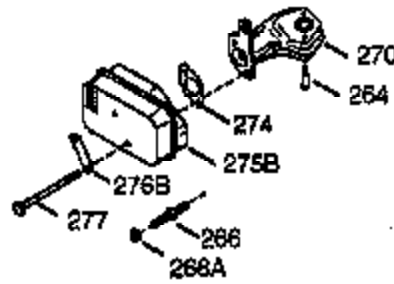

ILLUSTRATION SHOWS TYPICAL PARTS ONLY. ORDER BY PART NUMBER. PARTS NOT LISTED ARE SUPPLIED BY OEM.

VIEW 2 OF 3

Ref #	Part Number	Qty	Description
212	30773	1	Bushing
223A	651040	1	Stud, 1/4-20
238	650806	2	Screw, 10-32 x 5/8"
239	34338	1	* Air Cleaner Gasket
240	36743	1	Air Cleaner Body
245	36745	1	Air Cleaner Filter
245A	36746	1	Air Cleaner Filter
250	36744	1	Air Cleaner Cover
263A	36758	1	Starter Grill
278	37209	1	Spacer
279	650431	1	Screw, Torx T-25, 10-32 x 5/8"
279A	30063	1	Screw, Torx T-30, 1/4-20 x 1/2"
280	37210	1	Heat Shield
287	650926	2	Screw, 8-32 x 21/64"
298	28763	3	Screw, 10-32 x 35/64"
300	36757	1	Fuel Tank (Incl. 292 & 301)
301	36246	1	Fuel Cap
370K	36695	1	Starter Decal

ILLUSTRATION SHOWS TYPICAL PARTS ONLY. ORDER BY PART NUMBER. PARTS NOT LISTED ARE SUPPLIED BY OEM.

VIEW 3 OF 3

Ref #	Part Number	Qty	Description
19	36281	1	Extension Spring
69	35261	1	* Mounting Flange Gasket
72	36083	1	Oil Drain Plug
75	27897	1	Oil Seal
86	650488	6	Screw, 1/4-20 x 1-1/4"
103	651007	2	Screw, Torx T-15, 10-24 x 15/16"
110A	36230	1	Ground Wire
182	30088A	2	Screw, 1/4-28 x 1"
185	36579	1	Intake Pipe
186	34337	1	Governor Link
212	30773	1	Bushing
223	651044	1	Screw, 1/4-20 x 2-25/32"
223A	651040	1	Stud, 1/4-20
240	36743	1	Air Cleaner Body
266A	650852	1	Lock Nut, 1/4-20
275	36950	1	Muffler (Incl. 276 & 277)
277	36949	1	Locking Plate
277	651039	2	Screw, 1/4-20 x 2-47/64"
278	37209	1	Spacer
279A	30063	1	Screw, Torx T-30, 1/4-20 x 1/2"
279	650431	1	Screw, Torx T-25, 10-32 x 5/8"
280	37210	1	Heat Shield
325	29443	1	Spring Clip
370K	36695	1	Starter Decal