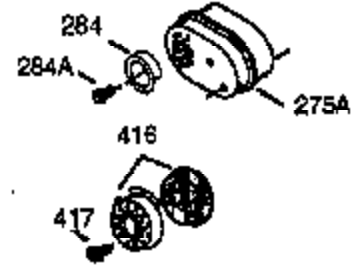

ILLUSTRATION SHOWS TYPICAL PARTS ONLY. ORDER BY PART NUMBER. PARTS NOT LISTED ARE SUPPLIED BY OEM.

VIEW 3 OF 3

Ref #	Part Number	Qty	Description
19	36281	1	Extension Spring
69	35261	1	* Mounting Flange Gasket
72	36083	1	Oil Drain Plug
75	27897	1	Oil Seal
86	650488	6	Screw, 1/4-20 x 1-1/4"
103	651007	2	Screw, Torx T-15, 10-24 x 15/16"
110A	36230	1	Ground Wire
182	30088A	2	Screw, 1/4-28 x 1"
185	36579	1	Intake Pipe
186	34337	1	Governor Link
212	30773	1	Bushing
223	651044	1	Screw, 1/4-20 x 2-25/32"
223A	651040	1	Stud, 1/4-20
240	36743	1	Air Cleaner Body
266A	650852	1	Lock Nut, 1/4-20
275	36950	1	Muffler (Incl. 276 & 277)
277	36949	1	Locking Plate
277	651039	2	Screw, 1/4-20 x 2-47/64"
278	37209	1	Spacer
279A	30063	1	Screw, Torx T-30, 1/4-20 x 1/2"
279	650431	1	Screw, Torx T-25, 10-32 x 5/8"
280	37210	1	Heat Shield
325	29443	1	Spring Clip
370K	36695	1	Starter Decal