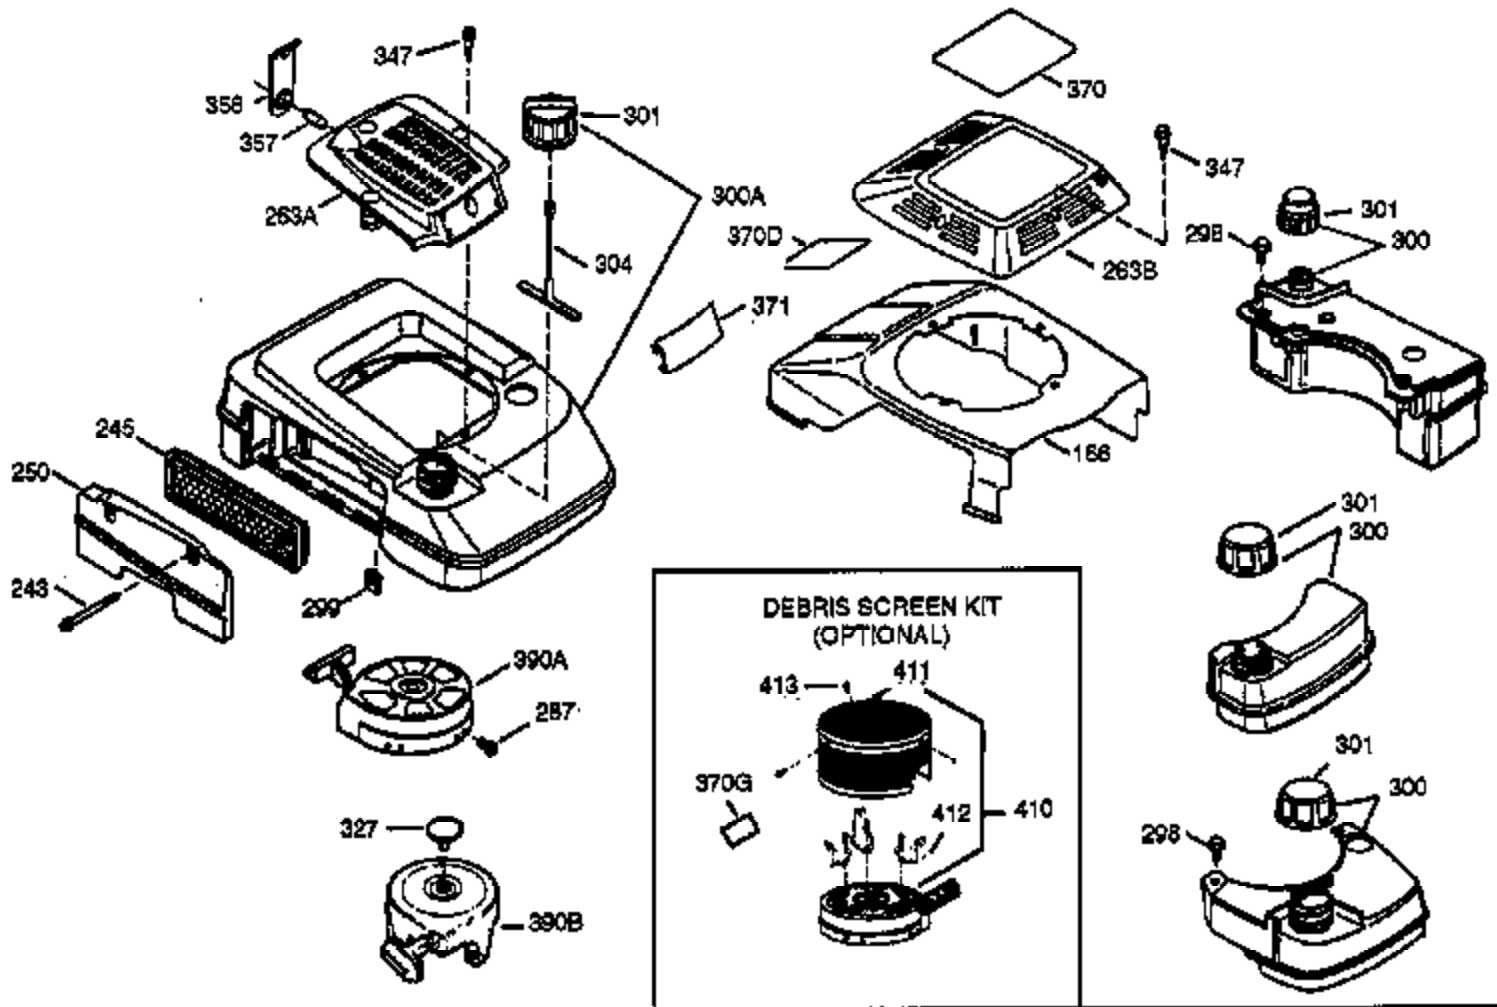

ILLUSTRATION SHOWS TYPICAL PARTS ONLY. ORDER BY PART NUMBER. PARTS NOT LISTED ARE SUPPLIED BY OEM.

VIEW 2 OF 3

Ref #	Part Number	Qty	Description
212	30773	1	Bushing
223A	651040	1	Stud, 1/4-20
238	650806	2	Screw, 10-32 x 5/8"
239	34338	1	* Air Cleaner Gasket
240	36743	1	Air Cleaner Body
245	36745	1	Air Cleaner Filter
245A	36746	1	Air Cleaner Filter
250	36744	1	Air Cleaner Cover
263A	36758	1	Starter Grill
278	37209	1	Spacer
279	650431	1	Screw, Torx T-25, 10-32 x 5/8"
279A	30063	1	Screw, Torx T-30, 1/4-20 x 1/2"
280	37210	1	Heat Shield
287	650926	2	Screw, 8-32 x 21/64"
298	28763	3	Screw, 10-32 x 35/64"
300	36757	1	Fuel Tank (Incl. 292 & 301)
301	36246	1	Fuel Cap
370K	36695	1	Starter Decal