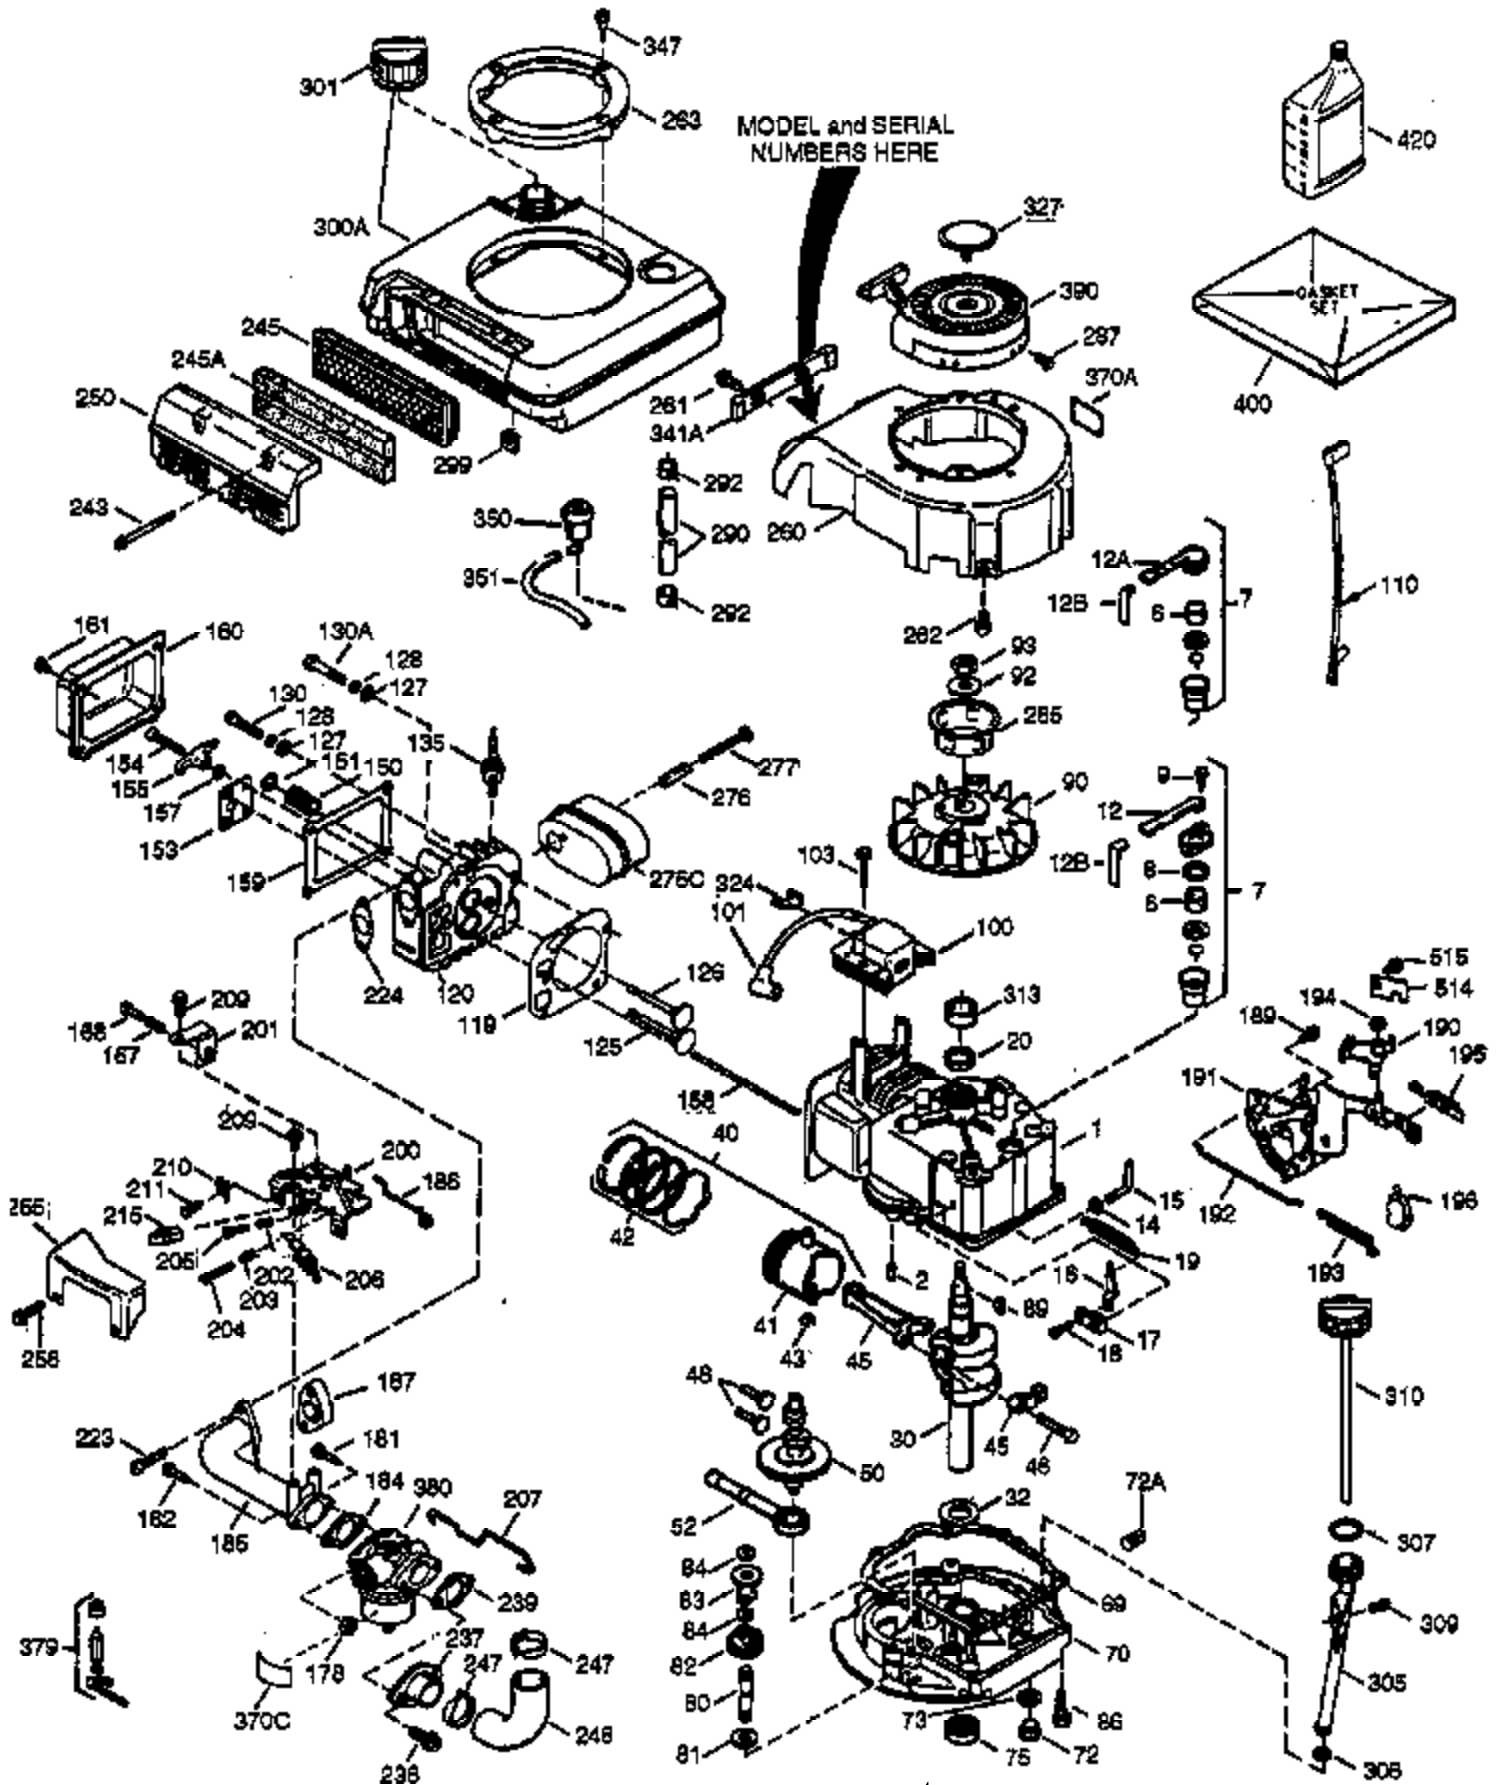

ILLUSTRATION SHOWS TYPICAL PARTS ONLY. ORDER BY PART NUMBER. PARTS NOT LISTED ARE SUPPLIED BY OEM.
VIEW 1 OF 3