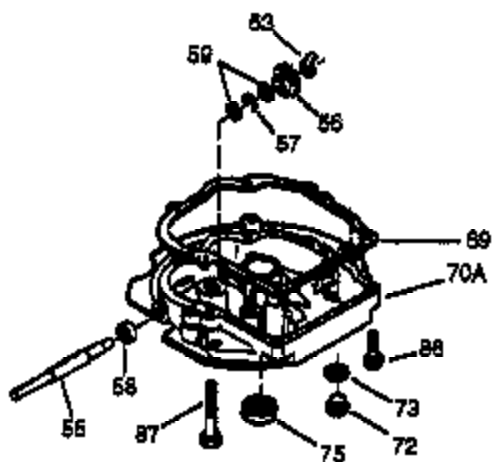

Ref #	Part Number	Qty	Description
19	36796	1	Extension Spring
69	37609	1	* Mounting Flange Gasket
72	36083	1	Oil Drain Plug
75	27897	1	Oil Seal
86	650488	6	Screw, 1/4-20 x 1-1/4"
103	651007	2	Screw, Torx T-15, 10-24 x 15/16"
178	29752	2	Nut & Lock Washer, 1/4-28
182	30088A	2	Screw, 1/4-28 x 1"
185	36579	1	Intake Pipe
186	36255	1	Governor Link
223	651044	1	Screw, 1/4-20 x 9/16"
266A	650852	1	Nut, 1/4-20
266	651040	1	Stud
275	36950A	1	Muffler (Incl. 277)
276	36949	1	Locking Plate
277	651039	2	Screw, 1/4-20 x 2-47/64"
279	650821	1	Screw, 10-32 x 1/2"
280	37019	1	Heat Shield