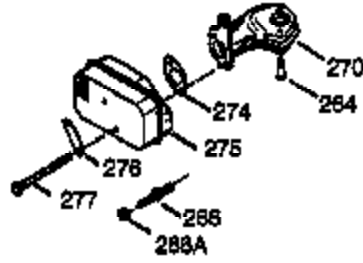

Ref #	Part Number	Qty	Description
19	36796	1	Extension Spring
69	37609	1	* Mounting Flange Gasket
72	36083	1	Oil Drain Plug
75	27897	1	Oil Seal
86	650488	6	Screw, 1/4-20 x 1-1/4"
103	651007	2	Screw, Torx T-15, 10-24 x 15/16"
178	29752	2	Nut & Lock Washer, 1/4-28
182	30088A	2	Screw, 1/4-28 x 1"
185	36579	1	Intake Pipe
186	36255	1	Governor Link
223	651044	1	Screw, 1/4-20 x 9/16"
266A	650852	1	Nut, 1/4-20
266	651040	1	Stud
275	36950A	1	Muffler (Incl. 277)
276	36949	1	Locking Plate
277	651039	2	Screw, 1/4-20 x 2-47/64"
279	650821	1	Screw, 10-32 x 1/2"
280	37019	1	Heat Shield