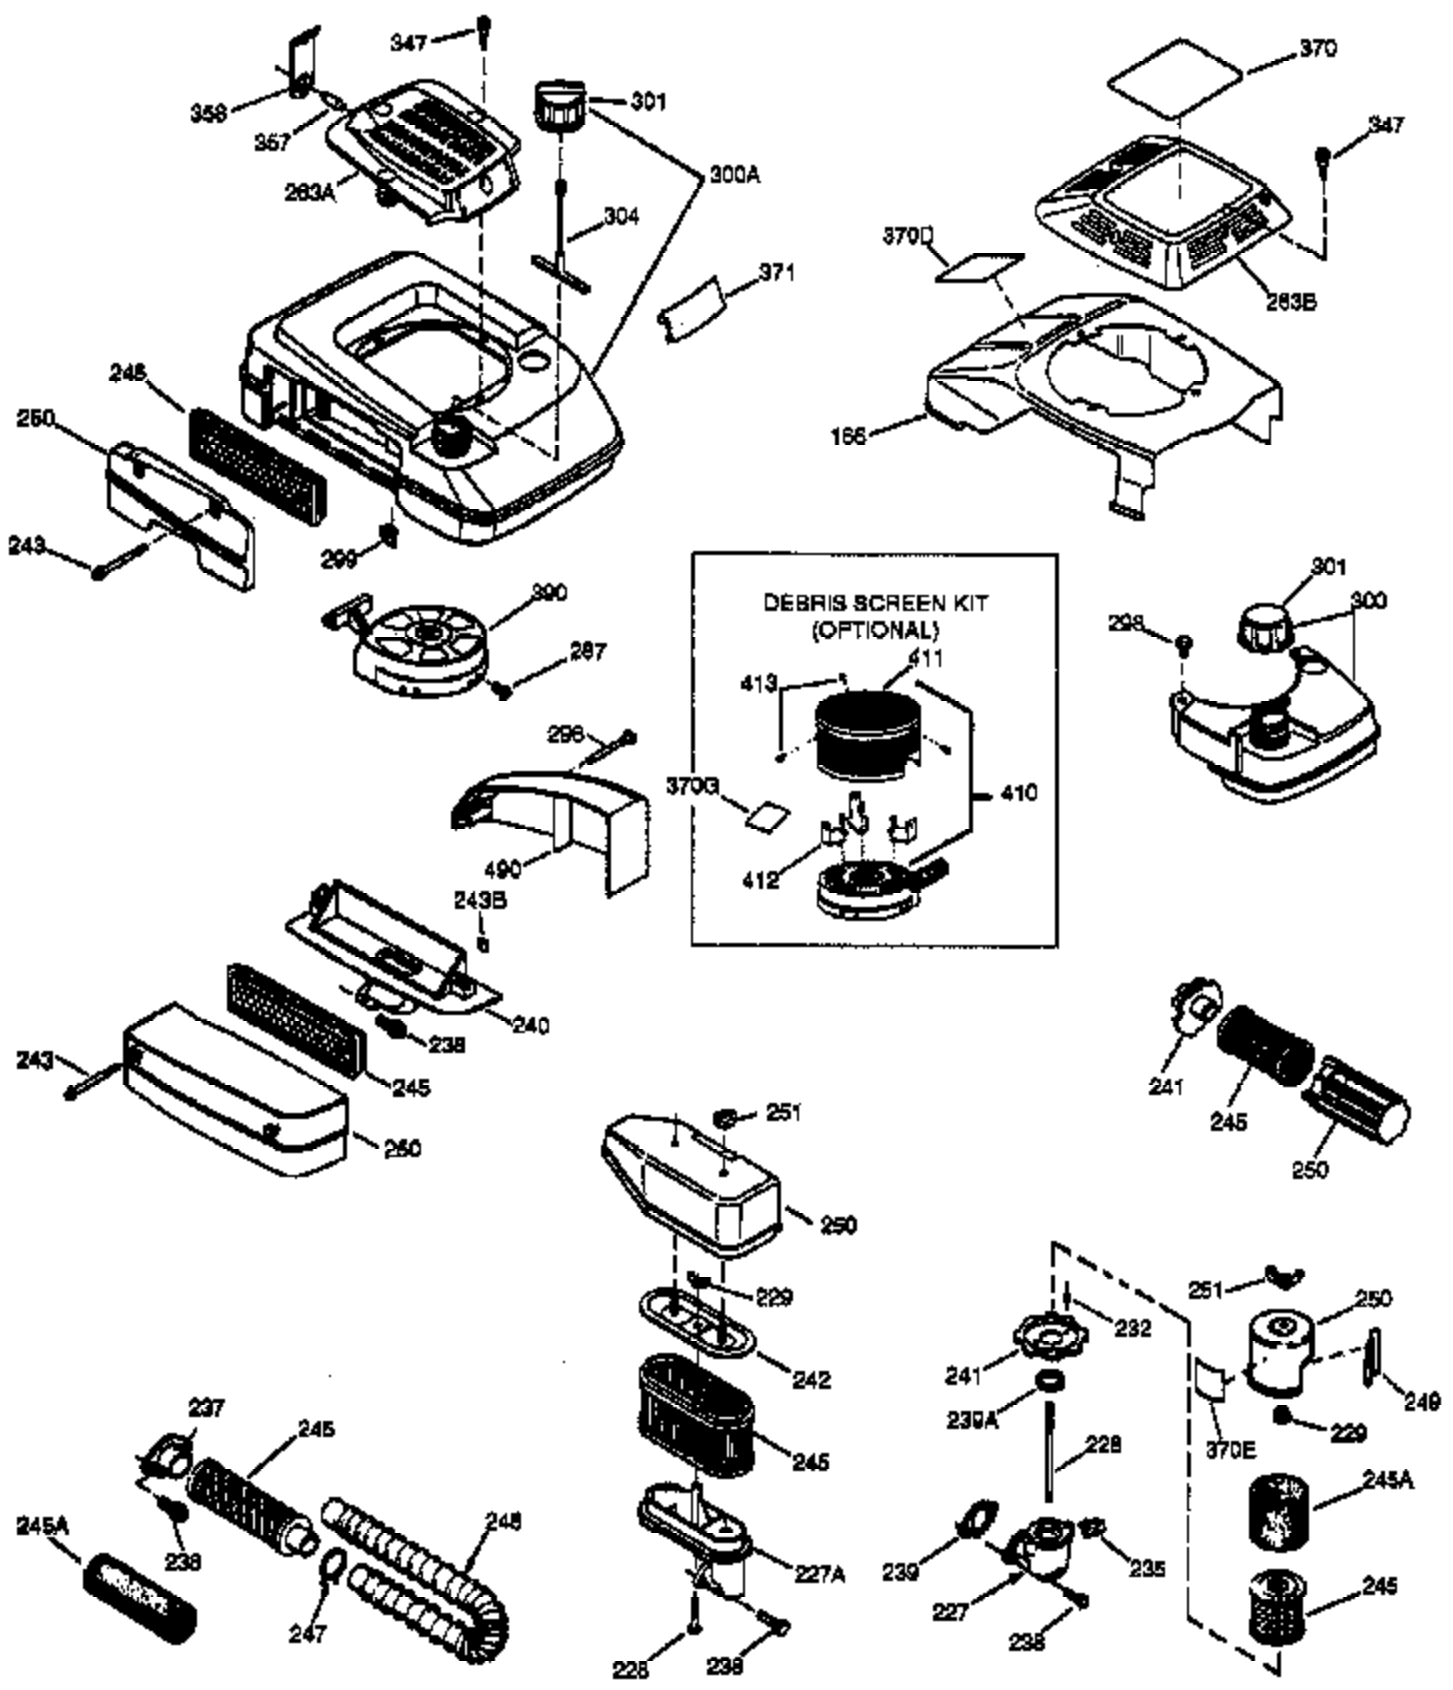

Ref #	Part Number	Qty	Description
178	29752	2	Nut & Lock Washer, 1/4-28
238	650937	2	Screw, 10-32 x 43/64"
239	35848	1	* Air Cleaner Gasket
240	37015	1	Air Cleaner Body (Incl. 239 & 243B)
245	35500	1	Air Cleaner Filter
250	37016	1	Air Cleaner Cover
263A	37013		Starter Grille
287	650926	2	Screw, 8-32 x 21/64"
298	28763	3	Screw, 10-32 x 35/64"
300	37020	1	Fuel Tank (Incl. 292 & 301)
301	36246	1	Fuel Cap
390	590739	1	Rewind Starter (NOTE: This engine could have been built with 590702 starter).
490	37018	1	Cover