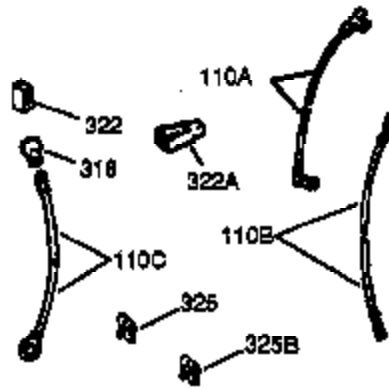

Ref #	Part Number	Qty	Description
19	36796	1	Extension Spring
69	37609	1	* Mounting Flange Gasket
72	36083	1	Oil Drain Plug
75	27897	1	Oil Seal
86	650488	6	Screw, 1/4-20 x 1-1/4"
103	651007	2	Screw, Torx T-15, 10-24 x 15/16"
178	29752	2	Nut & Lock Washer, 1/4-28
182	30088A	2	Screw, 1/4-28 x 1"
185	36579	1	Intake Pipe
186	36255	1	Governor Link
223	651044	1	Screw, 1/4-20 x 9/16"
266A	650852	1	Nut, 1/4-20
266	651040	1	Stud
275	36950A	1	Muffler (Incl. 277)
276	36949	1	Locking Plate
277	651039	2	Screw, 1/4-20 x 2-47/64"
279	650821	1	Screw, 10-32 x 1/2"
280	37019	1	Heat Shield