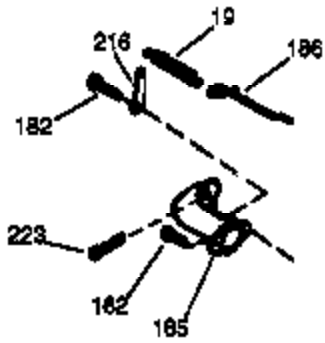

Ref #	Part Number	Qty	Description
19	36796	1	Extension Spring
69	37609	1	* Mounting Flange Gasket
72	36083	1	Oil Drain Plug
75	27897	1	Oil Seal
86	650488	6	Screw, 1/4-20 x 1-1/4"
103	651007	2	Screw, Torx T-15, 10-24 x 15/16"
178	29752	2	Nut & Lock Washer, 1/4-28
182	30088A	2	Screw, 1/4-28 x 1"
185	36579	1	Intake Pipe
186	36255	1	Governor Link
223	651044	1	Screw, 1/4-20 x 9/16"
266A	650852	1	Nut, 1/4-20
266	651040	1	Stud
275	36950A	1	Muffler (Incl. 277)
276	36949	1	Locking Plate
277	651039	2	Screw, 1/4-20 x 2-47/64"
279	650821	1	Screw, 10-32 x 1/2"
280	37019	1	Heat Shield