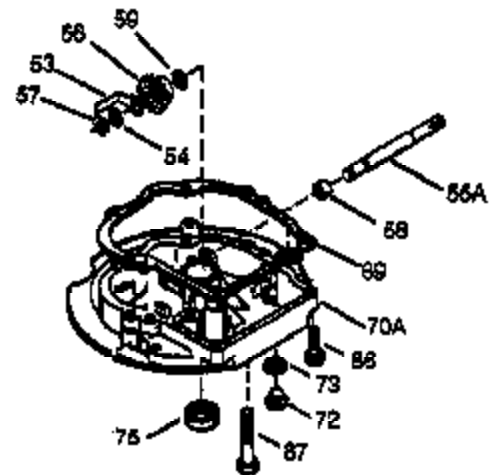

Ref #	Part Number	Qty	Description
19	36796	1	Extension Spring
69	37609	1	* Mounting Flange Gasket
72	36083	1	Oil Drain Plug
75	27897	1	Oil Seal
86	650488	6	Screw, 1/4-20 x 1-1/4"
103	651007	2	Screw, Torx T-15, 10-24 x 15/16"
178	29752	2	Nut & Lock Washer, 1/4-28
182	30088A	2	Screw, 1/4-28 x 1"
185	36579	1	Intake Pipe
186	36255	1	Governor Link
223	651044	1	Screw, 1/4-20 x 9/16"
266A	650852	1	Nut, 1/4-20
266	651040	1	Stud
275	36950A	1	Muffler (Incl. 277)
276	36949	1	Locking Plate
277	651039	2	Screw, 1/4-20 x 2-47/64"
279	650821	1	Screw, 10-32 x 1/2"
280	37019	1	Heat Shield