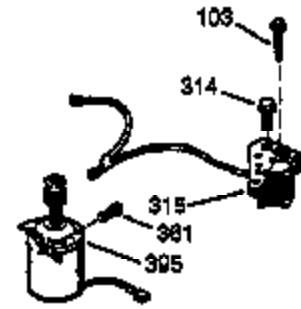

Ref #	Part Number	Qty	Description
19	36796	1	Extension Spring
69	37609	1	* Mounting Flange Gasket
72	36083	1	Oil Drain Plug
75	27897	1	Oil Seal
86	650488	6	Screw, 1/4-20 x 1-1/4"
103	651007	2	Screw, Torx T-15, 10-24 x 15/16"
178	29752	2	Nut & Lock Washer, 1/4-28
182	30088A	2	Screw, 1/4-28 x 1"
185	36579	1	Intake Pipe
186	36255	1	Governor Link
223	651044	1	Screw, 1/4-20 x 9/16"
266A	650852	1	Nut, 1/4-20
266	651040	1	Stud
275	36950A	1	Muffler (Incl. 277)
276	36949	1	Locking Plate
277	651039	2	Screw, 1/4-20 x 2-47/64"
279	650821	1	Screw, 10-32 x 1/2"
280	37019	1	Heat Shield