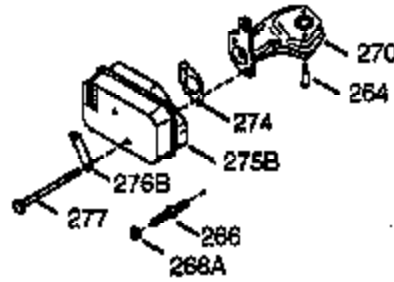

ILLUSTRATION SHOWS TYPICAL PARTS ONLY. ORDER BY PART NUMBER. PARTS NOT LISTED ARE SUPPLIED BY OEM.

VIEW 2 OF 3

Ref #	Part Number	Qty	Description
227	35917	1	Air Cleaner Elbow
228	650826	1	Stud
229	650825	1	Nut
232	0	2	Pop Rivet (Can be purchased locally)
235	35533	1	Air Cleaner Elbow Fitting
238	650940	2	Screw, 10-32 x 3/4"
239A	34698A	1	Air Cleaner Gasket
239	35815	1	Air Cleaner Gasket
241	34699	1	Air Cleaner Bracket
245A	34783	1	Air Cleaner Filter
245	34782	1	Air Cleaner Filter
249	35536	1	Air Cleaner Cover Seal
250	35535	1	Air Cleaner Cover
251	650513	1	Wing Nut
287	650926	2	Screw, 8-32 x 21/64"
298	28763	3	Screw, 10-32 x 35/64"
300	34476A	1	Fuel Tank (Incl. 292 & 301)
301	33032	1	Fuel Cap
327	35392	1	Starter Plug
370B	34704	1	Air Cleaner Decal
370	36260	1	Primer Decal

ILLUSTRATION SHOWS TYPICAL PARTS ONLY. ORDER BY PART NUMBER. PARTS NOT LISTED ARE SUPPLIED BY OEM.

**VIEW 3 OF 3**

Ref #	Part Number	Qty	Description
19	33578	1	Extension Spring
69	35261	1	* Mounting Flange Gasket
72	36083	1	Oil Drain Plug
75	27897	1	Oil Seal
86	650488	6	Screw, 1/4-20 x 1-1/4"
103	650814	2	Screw, Torx T-15, 10-24 x 1"
182	6201	2	Screw, 1/4-28 x 7/8"
185	35918	1	Intake Pipe (Incl. 224)
186	34358	1	Governor Link
223	650451	1	Screw, 1/4-20 x 1"
264	650918	2	Screw, Torx T-30, 1/4-20 x 1-7/32"
266	650917	1	Stud
266A	29752	1	Nut, 1/4-28
270	35720	1	Exhaust Manifold
275	391028	1	Muffler
277	650697A	2	Screw, 5/16-18 x 2-1/2"
325	29443	1	Wire Clip
370B	34704	1	Air Cleaner Decal