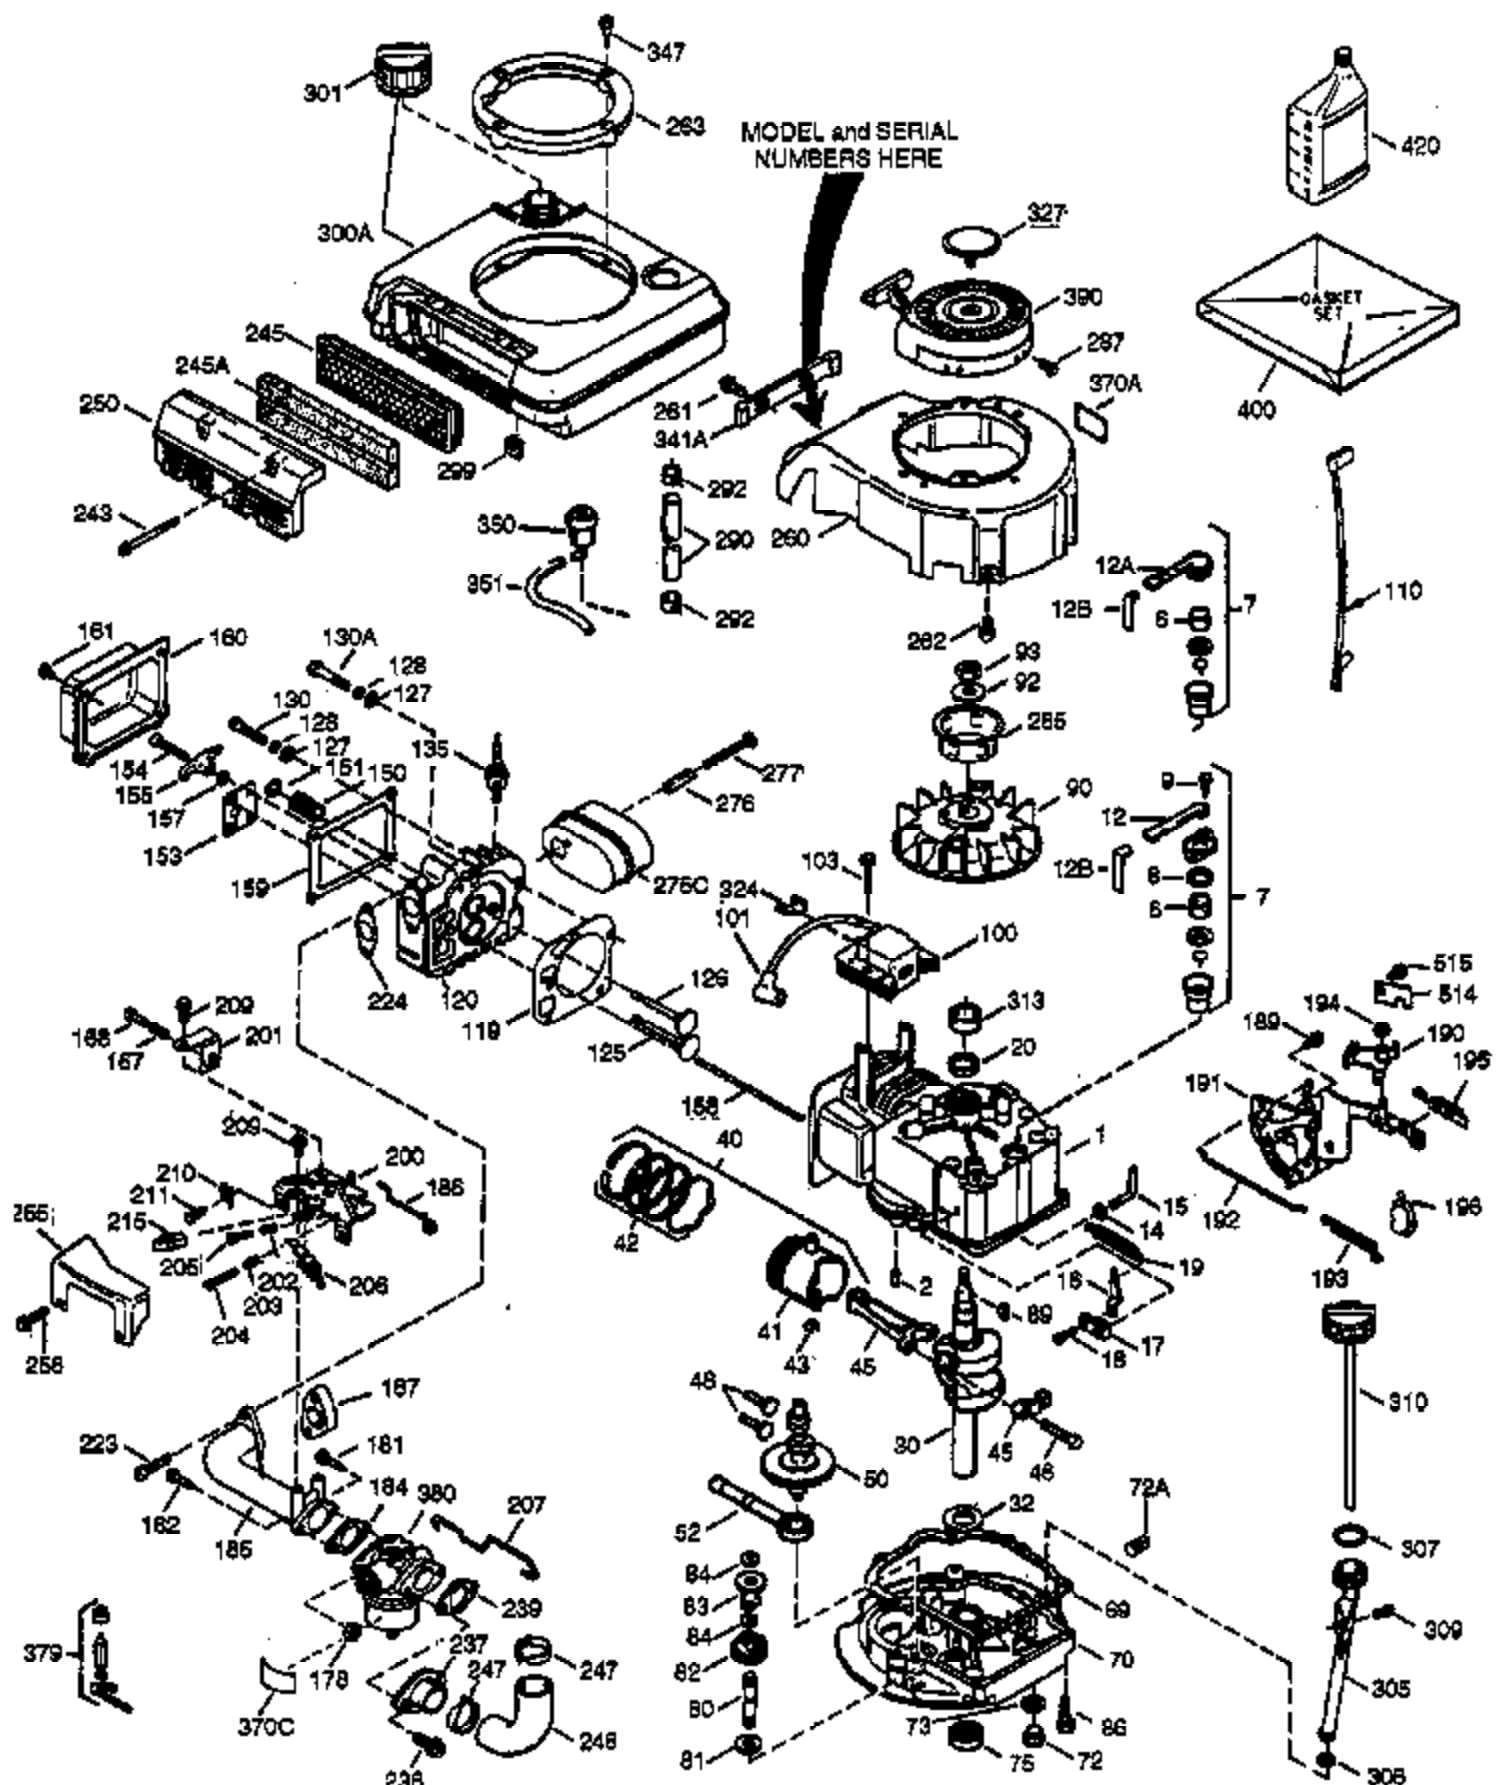

**ILLUSTRATION SHOWS TYPICAL PARTS ONLY. ORDER BY PART NUMBER. PARTS NOT LISTED ARE SUPPLIED BY OEM.
VIEW 1 OF 3**

Ref #	Part Number	Qty	Description
1	35805	1	Cylinder (Incl. 2 & 20)
2	26727	2	Dowel Pin
6	33734	1	Breather Element
7	34214A	1	Breather Ass'y.(Incl.6,8,9,12 & 325)
8	33735	1	* Breather Gasket
9	30200	2	Screw, 10-24 x 9/16"
12	33886	1	Breather Tube
14	28277	1	Washer
15	30589	1	Governor Rod (Incl. 14)
16	35920	1	Governor Lever
17	31335	1	Governor Lever Clamp
18	650548	1	Screw, 8-32 x 5/16"
19	33578	1	Extension Spring
20	32600	1	Oil Seal
30	35859	1	Crankshaft
40	35544A	1	Piston, Pin & Ring Set (Std.)
40	35545A	1	Piston, Pin & Ring Set (.010" OS)
40	35546	1	Piston, Pin & Ring Set (.020" OS)
41	35541	1	Piston & Pin Ass'y. (Std.)
41	35542	1	Piston & Pin Ass'y. (.010" OS) (Incl. 43)
41	35543	1	Piston & Pin Ass'y. (.020" OS) (Incl. 43)
42	35547A	1	Ring Set (Std.)
42	35548A	1	Ring Set (.010" OS)
42	35549	1	Ring Set (.020" OS)
43	20381	2	Piston Pin Retaining Ring
45	32875	1	Connecting Rod Ass'y. (Incl. 46)
46	32610A	2	Connecting Rod Bolt
48	35616	2	Valve Lifter
50	35992	1	Camshaft (MCR)
52	29914	1	Oil Pump Ass'y.
69	35261	1	* Mounting Flange Gasket
70	35717	1	Mounting Flange (Incl. 72, 75 & 80)
72	36083	1	Oil Drain Plug
75	27897	1	Oil Seal
80	30574A	1	Governor Shaft
81	30590A	1	Washer
82	30591	1	Governor Gear Ass'y. (Incl. 81)
83	30588A	1	Governor Spool
86	650488	6	Screw, 1/4-20 x 1-1/4"
89	611004	1	Flywheel Key
90	611112	1	Flywheel
92	650815	1	Belleville Washer
93	650816	1	Flywheel Nut
100	34443A	1	Solid State Ignition
101	610118	1	Spark Plug Cover
103	650814	2	Screw, Torx T-15, 10-24 x 1"
110	35017	1	Ground Wire
119	35806	1	* Cylinder Head Gasket
120	35630	1	Cylinder Head
125	35621	1	Exhaust Valve (Std.) (Incl. 151)
125	35622	1	Exhaust Valve (1/32" OS) (Incl. 151)
126	35619	1	Intake Valve (Std.) (Incl. 151)
126	35620	1	Intake Valve (1/32" OS) (Incl. 151)
127	650691	5	Washer
128	650690	5	Belleville Washer
130	650912	5	Screw, 5/16-18 x 1-1/2"
135	34645	1	Resistor Spark Plug (RN4C)
150	31672	2	Valve Spring