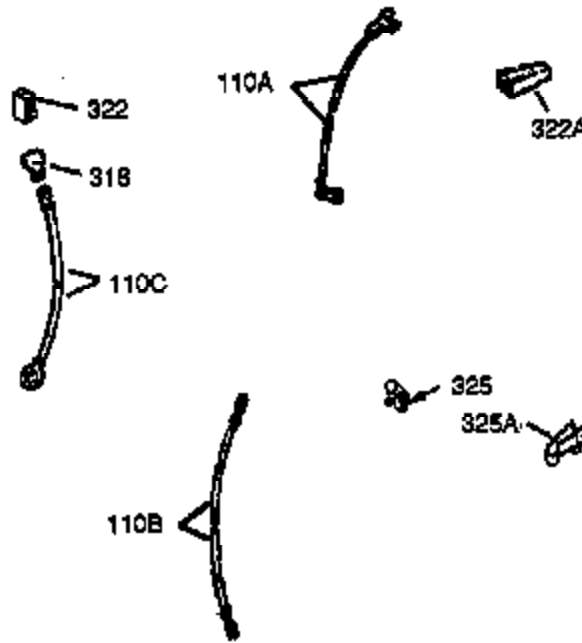

ILLUSTRATION SHOWS TYPICAL PARTS ONLY. ORDER BY PART NUMBER. PARTS NOT LISTED ARE SUPPLIED BY OEM.

VIEW 2 OF 3

Ref #	Part Number	Qty	Description
227	35917	1	Air Cleaner Elbow
228	650826	1	Stud
229	650825	1	Nut
232	0	2	Pop Rivet (Can be purchased locally)
235	35533	1	Air Cleaner Elbow Fitting
238	650940	2	Screw, 10-32 x 3/4"
239A	34698A	1	Air Cleaner Gasket
239	35815	1	Air Cleaner Gasket
241	34699	1	Air Cleaner Bracket
245A	34783	1	Air Cleaner Filter
245	34782	1	Air Cleaner Filter
249	35536	1	Air Cleaner Cover Seal
250	35535	1	Air Cleaner Cover
251	650513	1	Wing Nut
287	650926	2	Screw, 8-32 x 21/64"
298	28763	3	Screw, 10-32 x 35/64"
300	34476A	1	Fuel Tank (Incl. 292 & 301)
301	33032	1	Fuel Cap
327	35392	1	Starter Plug
370B	34704	1	Air Cleaner Decal
370	36260	1	Primer Decal

ILLUSTRATION SHOWS TYPICAL PARTS ONLY. ORDER BY PART NUMBER. PARTS NOT LISTED ARE SUPPLIED BY OEM.

**VIEW 3 OF 3**

Ref #	Part Number	Qty	Description
19	33578	1	Extension Spring
69	35261	1	* Mounting Flange Gasket
72	36083	1	Oil Drain Plug
75	27897	1	Oil Seal
86	650488	6	Screw, 1/4-20 x 1-1/4"
103	650814	2	Screw, Torx T-15, 10-24 x 1"
182	6201	2	Screw, 1/4-28 x 7/8"
185	35918	1	Intake Pipe (Incl. 224)
186	34358	1	Governor Link
223	650451	1	Screw, 1/4-20 x 1"
264	650918	2	Screw, Torx T-30, 1/4-20 x 1-7/32"
266	650917	1	Stud
266A	29752	1	Nut, 1/4-28
270	35720	1	Exhaust Manifold
275	391028	1	Muffler
277	650697A	2	Screw, 5/16-18 x 2-1/2"
325	29443	1	Wire Clip
370B	34704	1	Air Cleaner Decal