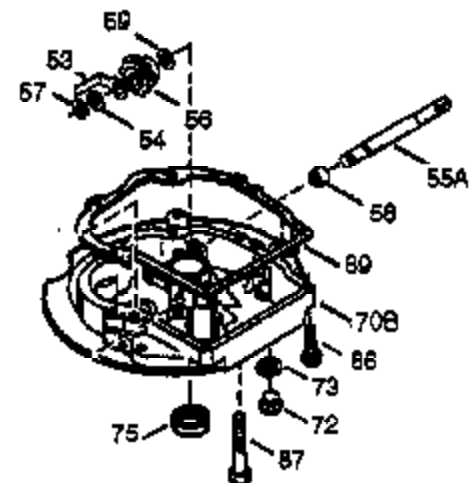

ILLUSTRATION SHOWS TYPICAL PARTS ONLY. ORDER BY PART NUMBER. PARTS NOT LISTED ARE SUPPLIED BY OEM.

VIEW 2 OF 3

Ref #	Part Number	Qty	Description
227	35917	1	Air Cleaner Elbow
228	650826	1	Stud
229	650825	1	Nut
232	0	2	Pop Rivet (Can be purchased locally)
235	35533	1	Air Cleaner Elbow Fitting
238	650940	2	Screw, 10-32 x 3/4"
239A	34698A	1	Air Cleaner Gasket
239	35815	1	Air Cleaner Gasket
241	34699	1	Air Cleaner Bracket
245A	34783	1	Air Cleaner Filter
245	34782	1	Air Cleaner Filter
249	35536	1	Air Cleaner Cover Seal
250	35535	1	Air Cleaner Cover
251	650513	1	Wing Nut
287	650926	2	Screw, 8-32 x 21/64"
298	28763	3	Screw, 10-32 x 35/64"
300	34476A	1	Fuel Tank (Incl. 292 & 301)
301	33032	1	Fuel Cap
327	35392	1	Starter Plug
370B	34704	1	Air Cleaner Decal
370	36260	1	Primer Decal

ILLUSTRATION SHOWS TYPICAL PARTS ONLY. ORDER BY PART NUMBER. PARTS NOT LISTED ARE SUPPLIED BY OEM.

**VIEW 3 OF 3**

Ref #	Part Number	Qty	Description
19	33578	1	Extension Spring
69	35261	1	* Mounting Flange Gasket
72	36083	1	Oil Drain Plug
75	27897	1	Oil Seal
86	650488	6	Screw, 1/4-20 x 1-1/4"
103	650814	2	Screw, Torx T-15, 10-24 x 1"
182	6201	2	Screw, 1/4-28 x 7/8"
185	35918	1	Intake Pipe (Incl. 224)
186	34358	1	Governor Link
223	650451	1	Screw, 1/4-20 x 1"
264	650918	2	Screw, Torx T-30, 1/4-20 x 1-7/32"
266	650917	1	Stud
266A	29752	1	Nut, 1/4-28
270	35720	1	Exhaust Manifold
275	391028	1	Muffler
277	650697A	2	Screw, 5/16-18 x 2-1/2"
325	29443	1	Wire Clip
370B	34704	1	Air Cleaner Decal