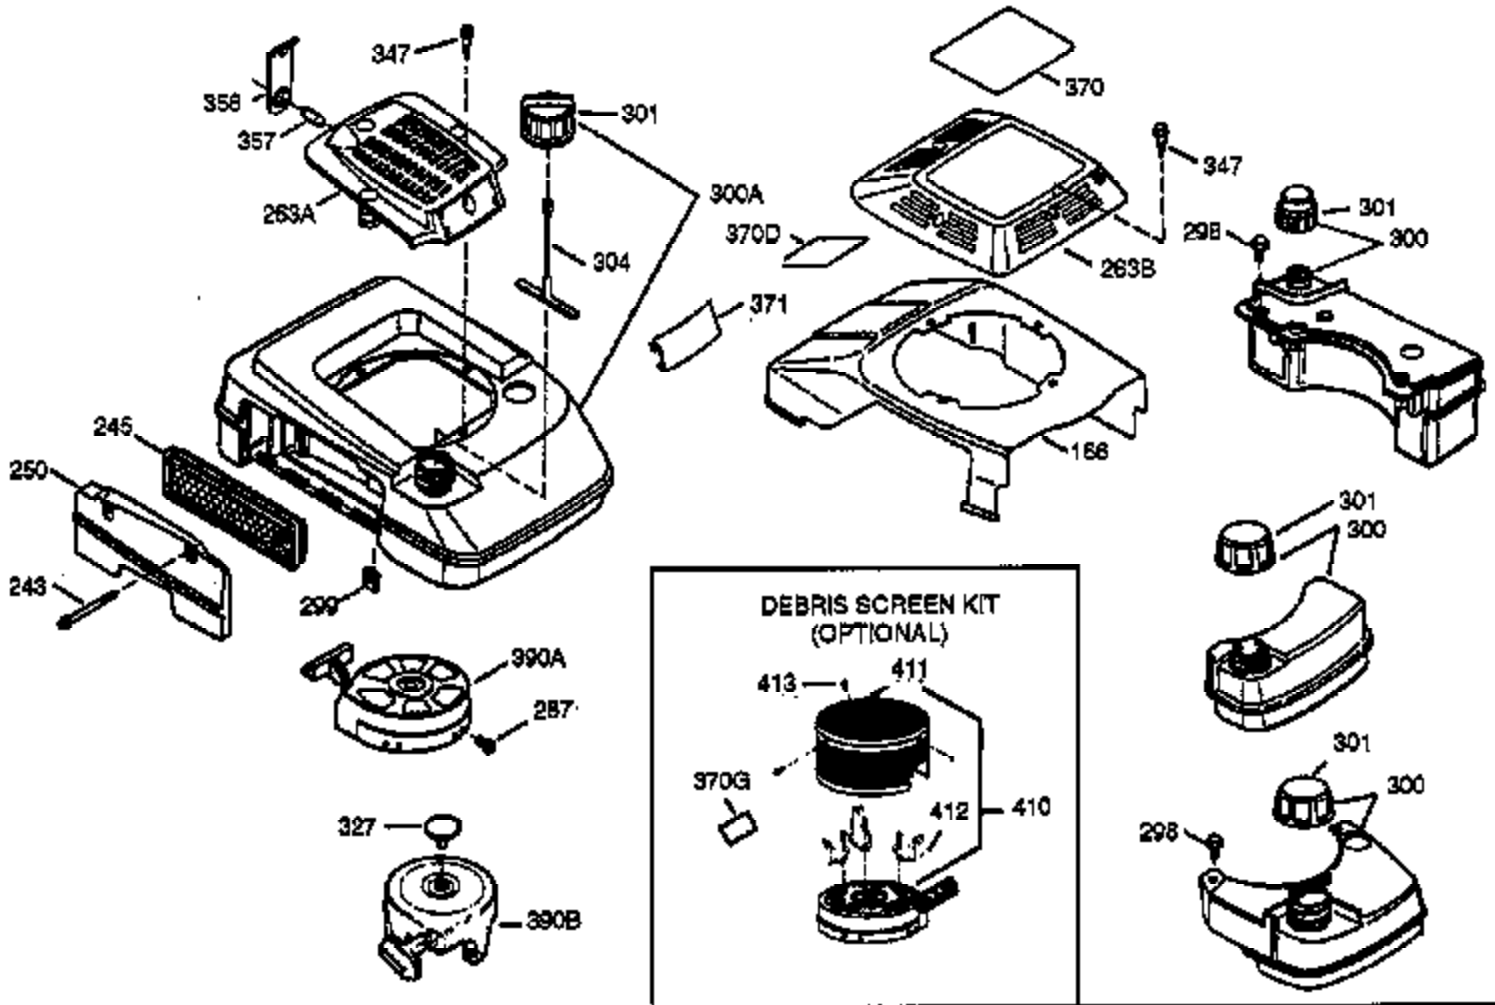

ILLUSTRATION SHOWS TYPICAL PARTS ONLY. ORDER BY PART NUMBER. PARTS NOT LISTED ARE SUPPLIED BY OEM.

VIEW 2 OF 3

Ref #	Part Number	Qty	Description
227	35917	1	Air Cleaner Elbow
228	650826	1	Stud
229	650825	1	Nut
232	0	2	Pop Rivet (Can be purchased locally)
235	35533	1	Air Cleaner Elbow Fitting
238	650940	2	Screw, 10-32 x 3/4"
239A	34698A	1	Air Cleaner Gasket
239	35815	1	Air Cleaner Gasket
241	34699	1	Air Cleaner Bracket
245A	34783	1	Air Cleaner Filter
245	34782	1	Air Cleaner Filter
249	35536	1	Air Cleaner Cover Seal
250	35535	1	Air Cleaner Cover
251	650513	1	Wing Nut
287	650926	2	Screw, 8-32 x 21/64"
298	28763	3	Screw, 10-32 x 35/64"
300	34476A	1	Fuel Tank (Incl. 292 & 301)
301	33032	1	Fuel Cap
327	35392	1	Starter Plug
370B	34704	1	Air Cleaner Decal
370	36260	1	Primer Decal