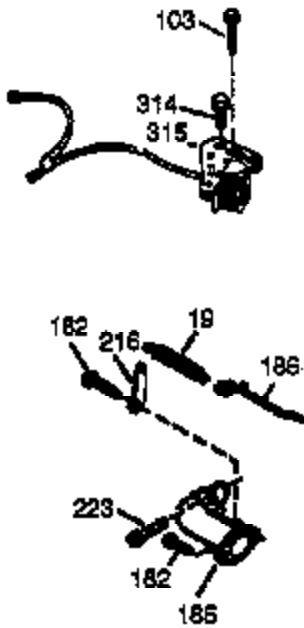

ILLUSTRATION SHOWS TYPICAL PARTS ONLY. ORDER BY PART NUMBER. PARTS NOT LISTED ARE SUPPLIED BY OEM.

VIEW 3 OF 3

Ref #	Part Number	Qty	Description
19	33578	1	Extension Spring
69	35261	1	* Mounting Flange Gasket
72	36083	1	Oil Drain Plug
75	27897	1	Oil Seal
86	650488	6	Screw, 1/4-20 x 1-1/4"
103	650814	2	Screw, Torx T-15, 10-24 x 1"
182	6201	2	Screw, 1/4-28 x 7/8"
185	35918	1	Intake Pipe (Incl. 224)
186	34358	1	Governor Link
223	650451	1	Screw, 1/4-20 x 1"
264	650918	2	Screw, Torx T-30, 1/4-20 x 1-7/32"
266	650917	1	Stud
266A	29752	1	Nut, 1/4-28
270	35720	1	Exhaust Manifold
275	391028	1	Muffler
277	650697A	2	Screw, 5/16-18 x 2-1/2"
325	29443	1	Wire Clip
370B	34704	1	Air Cleaner Decal