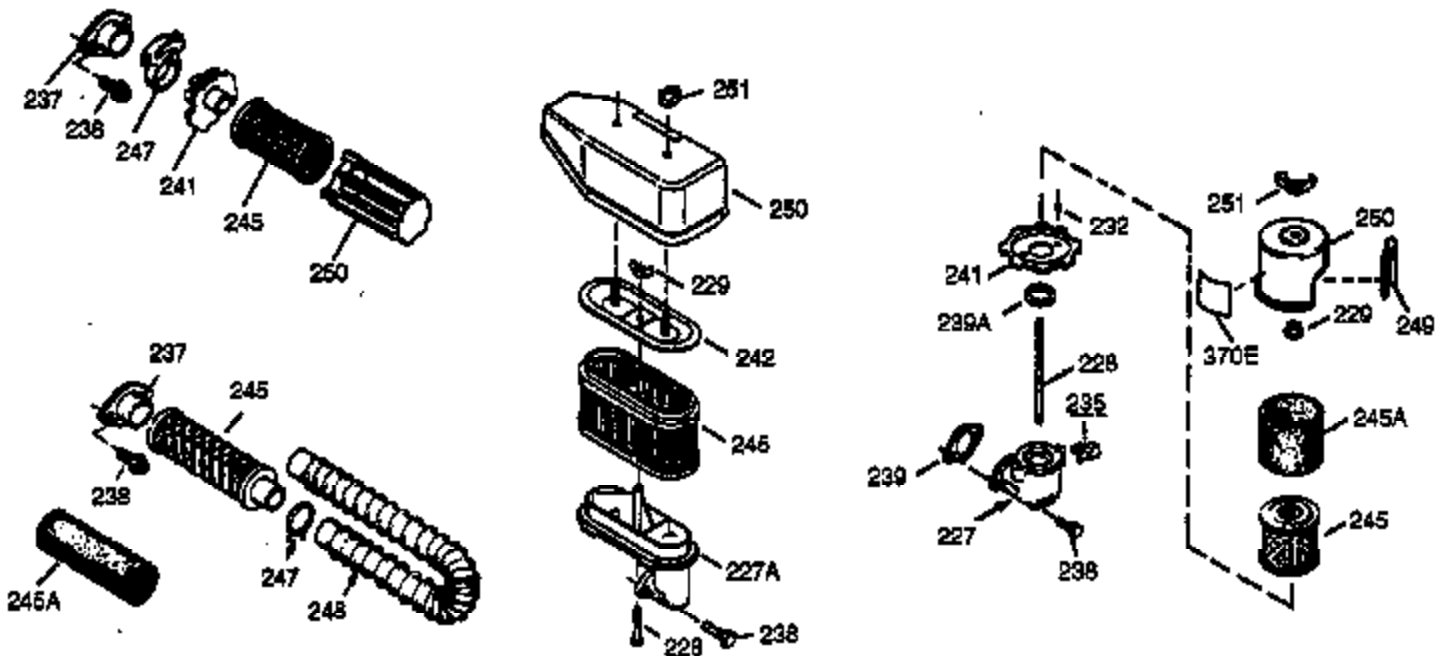

ILLUSTRATION SHOWS TYPICAL PARTS ONLY. ORDER BY PART NUMBER. PARTS NOT LISTED ARE SUPPLIED BY OEM.

VIEW 2 OF 3

Ref #	Part Number	Qty	Description
227	35917	1	Air Cleaner Elbow
228	650826	1	Stud
229	650825	1	Nut
232	0	2	Pop Rivet (Can be purchased locally)
235	35533	1	Air Cleaner Elbow Fitting
238	650940	2	Screw, 10-32 x 3/4"
239A	34698A	1	Air Cleaner Gasket
239	35815	1	Air Cleaner Gasket
241	34699	1	Air Cleaner Bracket
245A	34783	1	Air Cleaner Filter
245	34782	1	Air Cleaner Filter
249	35536	1	Air Cleaner Cover Seal
250	35535	1	Air Cleaner Cover
251	650513	1	Wing Nut
287	650926	2	Screw, 8-32 x 21/64"
298	28763	3	Screw, 10-32 x 35/64"
300	34476A	1	Fuel Tank (Incl. 292 & 301)
301	33032	1	Fuel Cap
327	35392	1	Starter Plug
370B	34704	1	Air Cleaner Decal
370	36260	1	Primer Decal