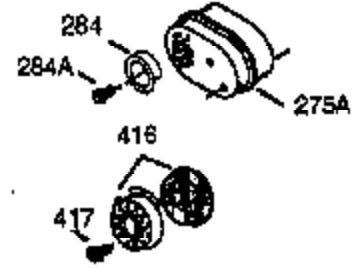

ILLUSTRATION SHOWS TYPICAL PARTS ONLY. ORDER BY PART NUMBER. PARTS NOT LISTED ARE SUPPLIED BY OEM.

VIEW 3 OF 3

Ref #	Part Number	Qty	Description
19	33578	1	Extension Spring
69	35261	1	* Mounting Flange Gasket
72	36083	1	Oil Drain Plug
75	27897	1	Oil Seal
86	650488	6	Screw, 1/4-20 x 1-1/4"
103	650814	2	Screw, Torx T-15, 10-24 x 1"
182	6201	2	Screw, 1/4-28 x 7/8"
185	35918	1	Intake Pipe (Incl. 224)
186	34358	1	Governor Link
223	650451	1	Screw, 1/4-20 x 1"
264	650918	2	Screw, Torx T-30, 1/4-20 x 1-7/32"
266	650917	1	Stud
266A	29752	1	Nut, 1/4-28
270	35720	1	Exhaust Manifold
275	391028	1	Muffler
277	650697A	2	Screw, 5/16-18 x 2-1/2"
325	29443	1	Wire Clip
370B	34704	1	Air Cleaner Decal