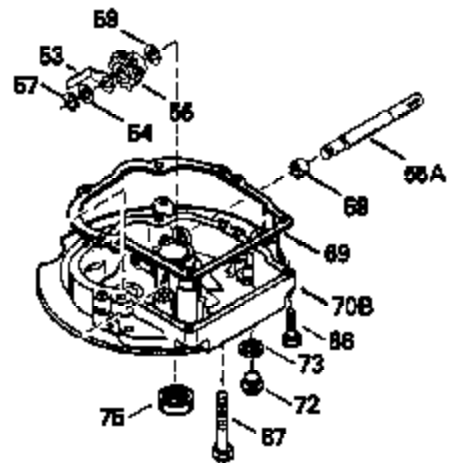

ILLUSTRATION SHOWS TYPICAL PARTS ONLY. ORDER BY PART NUMBER. PARTS NOT LISTED ARE SUPPLIED BY OEM.

Ref #	Part Number	Qty	Description
69	35261		* Gasket, Mounting flange
72	30572		Plug, Oil drain (Incl. 73)
73	28833		* Drain Plug Gasket (Do not use w/plastic plug)
75	27897		Seal, Oil
86	650488		Screw, 1/4-20 x 1-1/4"
103	650814		Screw, Torx T-15, 10-24 x 1"
153	35623		Guide, Push rod
264	650918		Screw, Torx T30, 1/4-20 x 1-7/32"
266	650917		Stud, Manifold
266A	29752		Nut & Lockwasher, 1/4-28
270	35720		Manifold Assy., Exhaust
275C	391027A		Muffler
277	650697A		Screw, 5/16-18 x 2-1/2"
325	29443		Clip, Fuel line