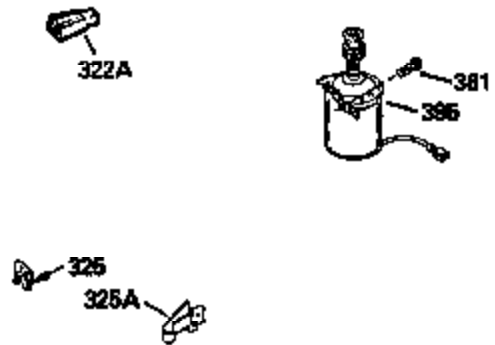

ILLUSTRATION SHOWS TYPICAL PARTS ONLY. ORDER BY PART NUMBER. PARTS NOT LISTED ARE SUPPLIED BY OEM.

Ref #	Part Number	Qty	Description
69	35261		* Gasket, Mounting flange
72	30572		Plug, Oil drain (Incl. 73)
73	28833		* Drain Plug Gasket (Do not use w/plastic plug)
75	27897		Seal, Oil
86	650488		Screw, 1/4-20 x 1-1/4"
103	650814		Screw, Torx T-15, 10-24 x 1"
153	35623		Guide, Push rod
264	650918		Screw, Torx T30, 1/4-20 x 1-7/32"
266	650917		Stud, Manifold
266A	29752		Nut & Lockwasher, 1/4-28
270	35720		Manifold Assy., Exhaust
275C	391027A		Muffler
277	650697A		Screw, 5/16-18 x 2-1/2"
325	29443		Clip, Fuel line