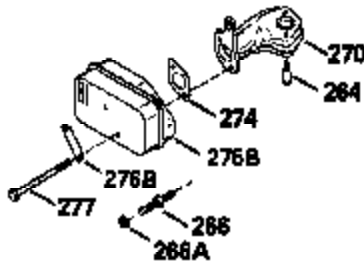

ILLUSTRATION SHOWS TYPICAL PARTS ONLY. ORDER BY PART NUMBER. PARTS NOT LISTED ARE SUPPLIED BY OEM.

Ref #	Part Number	Qty	Description
69	35261		* Gasket, Mounting flange
72	30572		Plug, Oil drain (Incl. 73)
73	28833		* Drain Plug Gasket (Do not use w/plastic plug)
75	27897		Seal, Oil
86	650488		Screw, 1/4-20 x 1-1/4"
103	650814		Screw, Torx T-15, 10-24 x 1"
153	35623		Guide, Push rod
264	650918		Screw, Torx T30, 1/4-20 x 1-7/32"
266	650917		Stud, Manifold
266A	29752		Nut & Lockwasher, 1/4-28
270	35720		Manifold Assy., Exhaust
275C	391027A		Muffler
277	650697A		Screw, 5/16-18 x 2-1/2"
325	29443		Clip, Fuel line