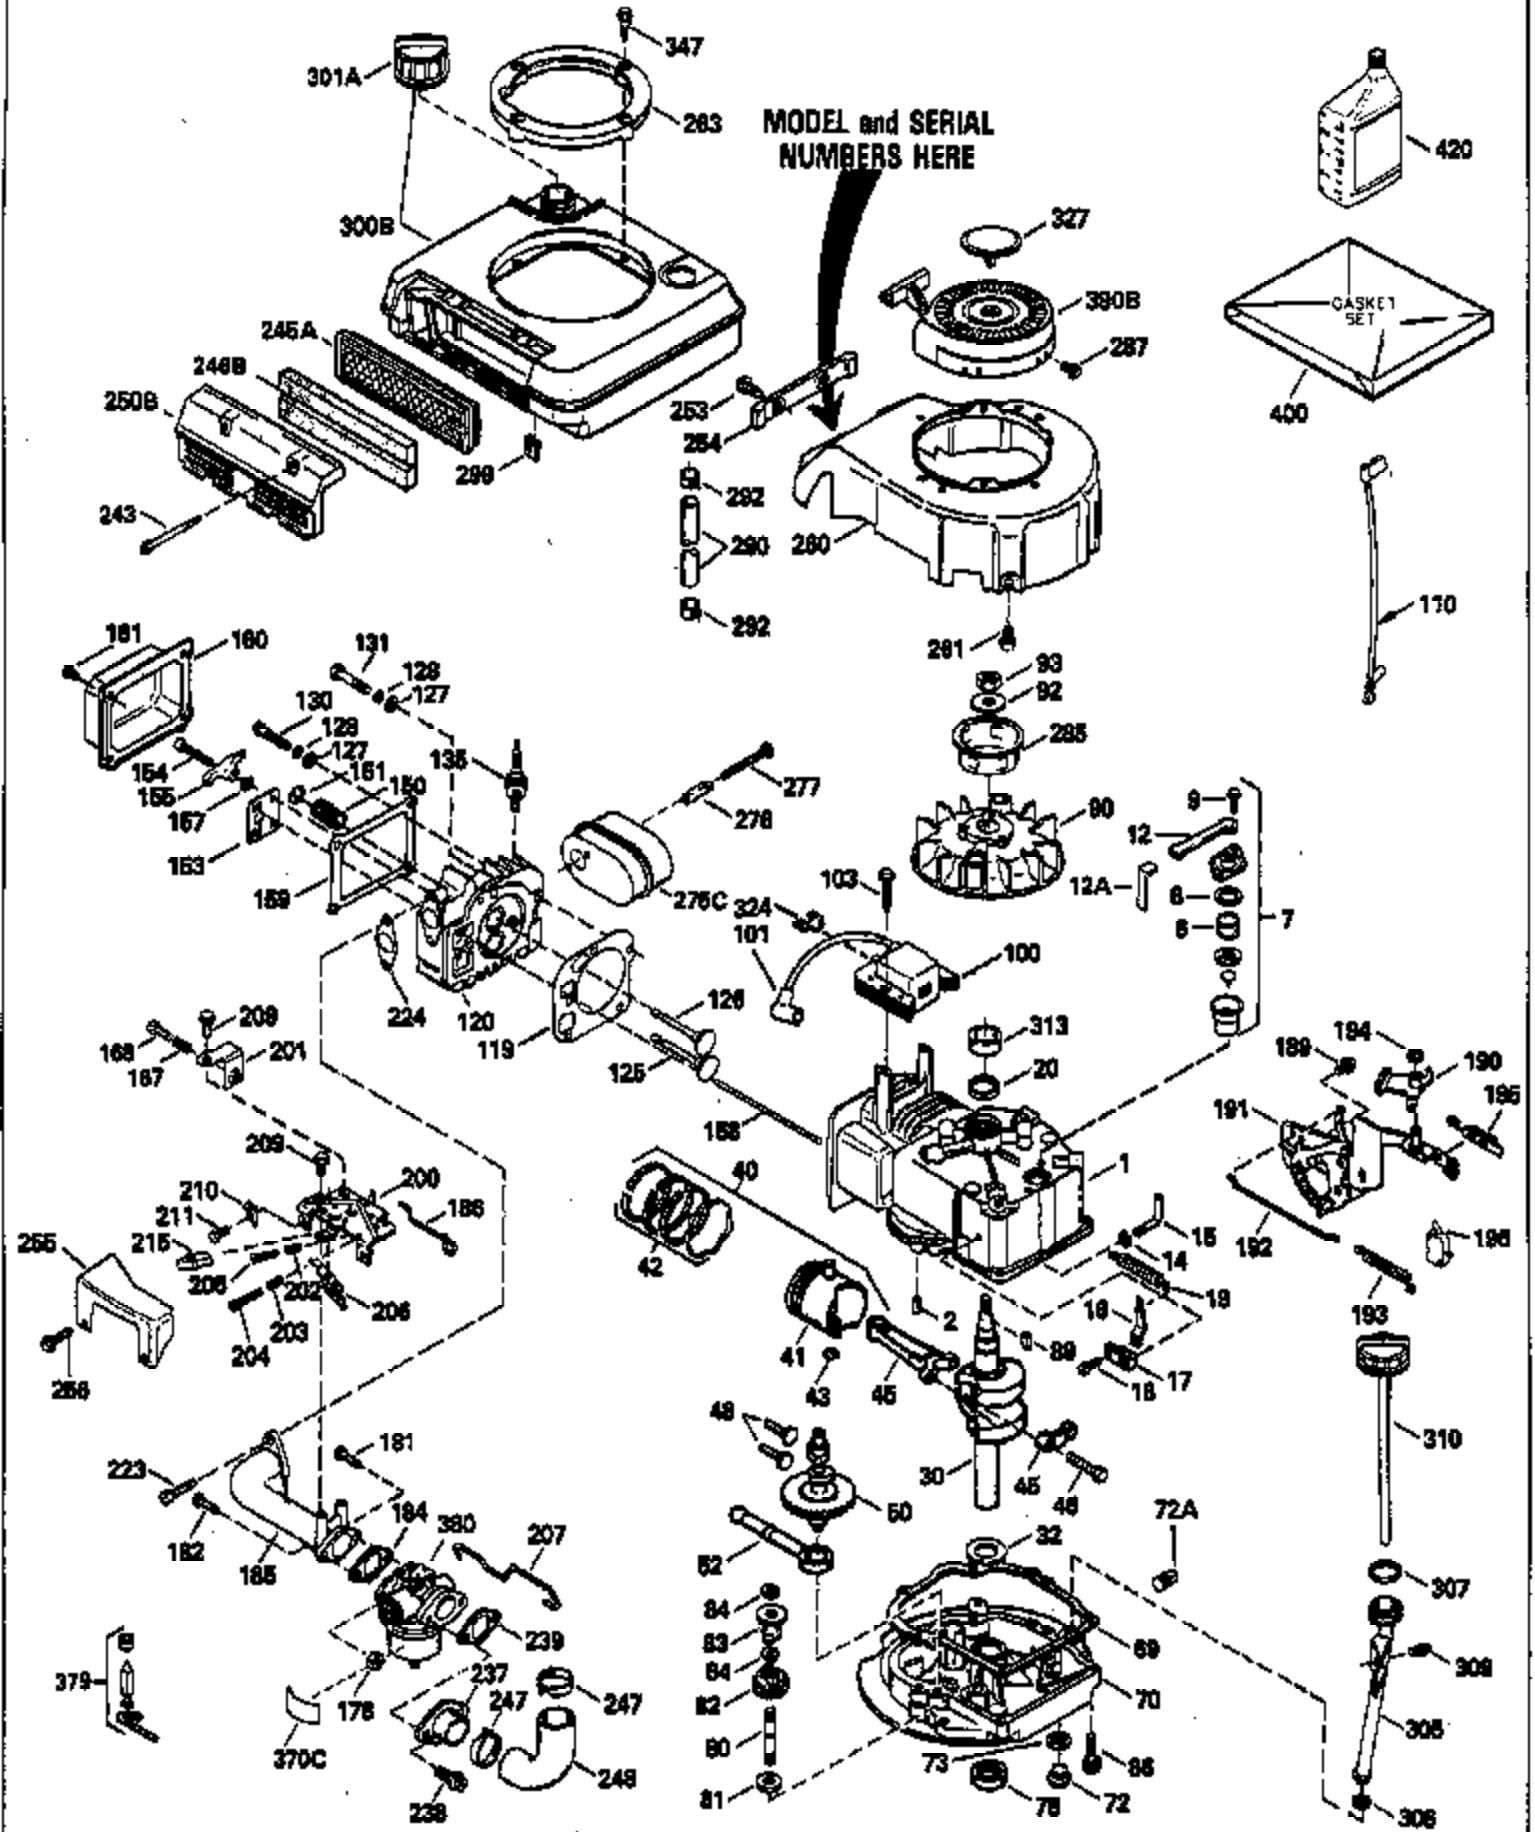

## Engine Parts List #1

Ref #	Part Number	Qty	Description
1	35805		Cylinder (Incl. 2 & 20) (2-5/8" Bore)
2	26727		Pin, Dowel
6	33734		Element, Breather
7	34214A		Breather Assy. (Incl. 6, 8, 9, 12 & 12 A)
8	33735		* Gasket, Breather
9	30200		Screw, 10-24 x 9/16"
12	35496		Tube, Breather
14	28277		Washer, Flat
15	30589		Rod, Governor (Incl. 14)
16	31383A		Lever, Governor
17	31335		Clamp, Governor lever
18	650548		Screw, 8-32 x 5/16"
19	33578		Spring, Governor
20	32600		Seal, Oil
30	35845		Crankshaft
40	35544		Piston, Pin & Ring Set (Std.) (2-5/8" Bore)
40	35545		Piston, Pin & Ring Set (.010" OS)
40	35546		Piston, Pin & Ring Set (.020" OS)
41	35541		Piston & Pin Ass'y.(Std.)(Incl. 43)(2 -5/8")
41	35542		Piston & Pin Ass'y. (.010" OS) (Incl. 43)
41	35543		Piston & Pin Ass'y. (.020" OS) (Incl. 43)
42	35547		Ring Set, Piston (Std.)
42	35548		Ring Set, Piston (.010" OS)
42	35549		Ring Set, Piston (.020" OS)
43	20381		Ring, Piston pin retaining
45	32875		Rod Assy., Connecting (Incl. 46)
46	32610A		Bolt, Connecting rod
48	35616		Valve, Lifter
50	33553		Camshaft (MCR)
52	29914		Pump Assy., Oil
69	35261		* Gasket, Mounting flange
70	35717		Mounting Flange (Incl. 72, 75 & 80)
72	30572		Plug, Oil drain (Incl. 73)
73	28833		* Drain Plug Gasket (Do not use w/plastic plug)
75	27897		Seal, Oil
80	30574		Shaft, Governor
81	30590A		Washer, Flat
82	30591		Gear Assy., Governor (Incl. 81)
83	30588A		Spool, Governor
84	29193		Ring, Retaining
86	650488		Screw, 1/4-20 x 1-1/4"
89	611004		Key, Flywheel
90	611112		Flywheel
92	650815		Washer, Belleville
93	650816		Nut, Flywheel
100	34443A		Solid State Assy.
101	610118		Cover, Spark Plug
103	650814		Screw, Torx T-15, 10-24 x 1"
110	34961		Ground Wire
119	35806		* Gasket, Cylinder head
120	35630		Head Cylinder
125	35621		Exhaust Valve (Std.) (Incl. 151)
125	35622		Exhaust Valve (1/32" OS) (Incl. 151)
126	35619		Intake Valve (Std.) (Incl. 151)
126	35620		Intake Valve (1/32" OS) (Incl. 151)
127	650691		Washer, Flat
128	650690		Washer, Belleville
130	650912		Screw, 5/16-18 x 1-1/2"