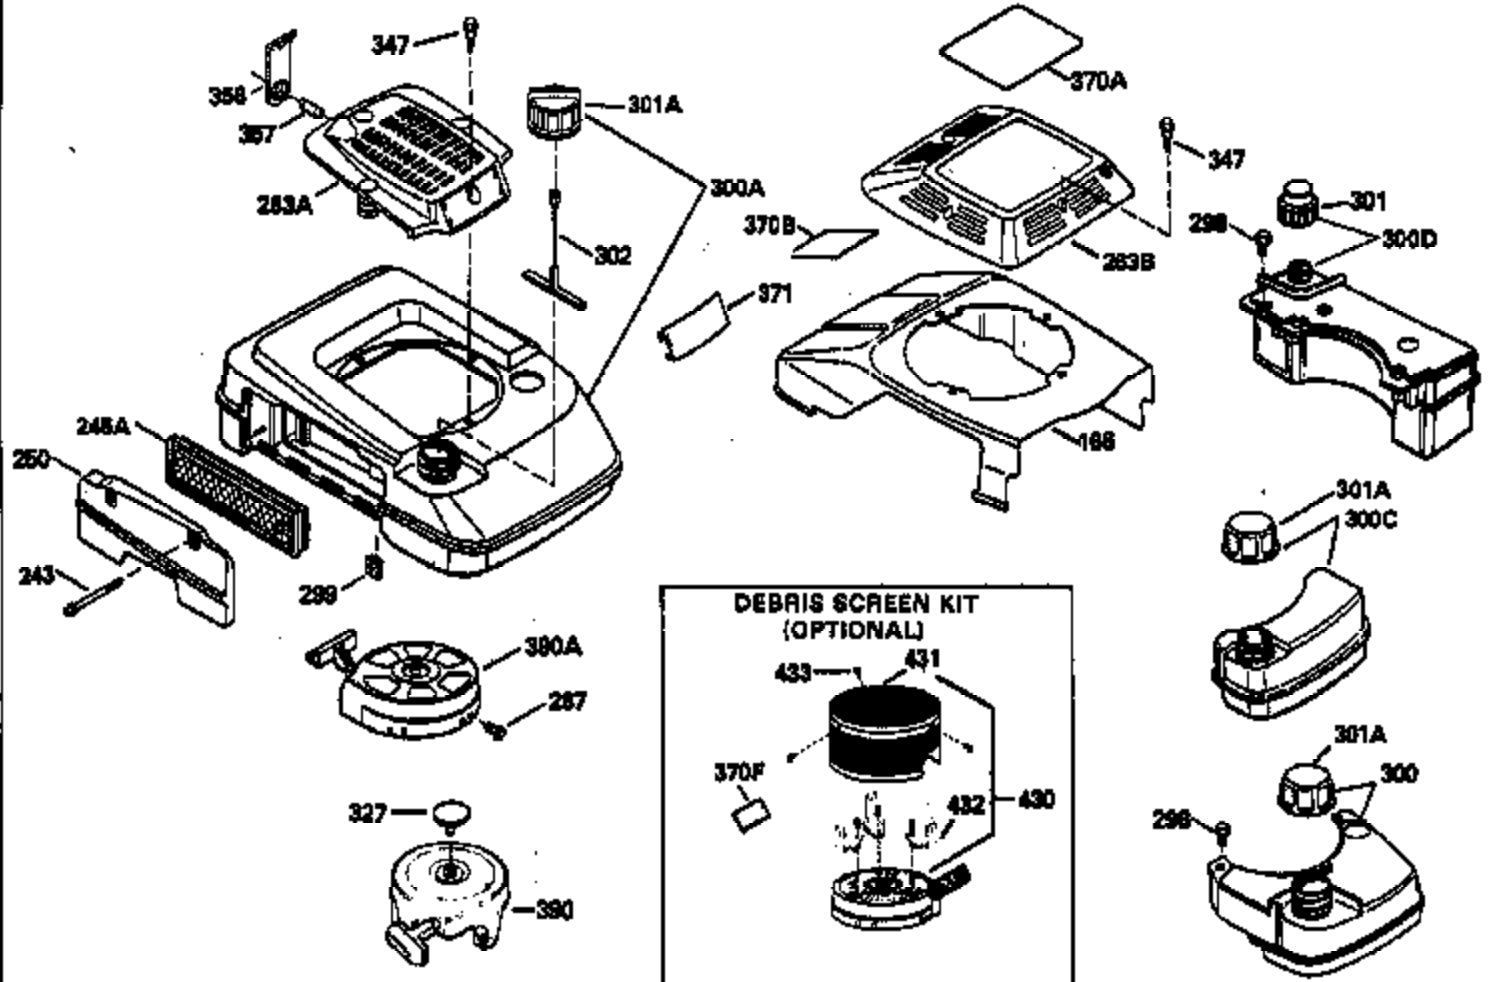

ILLUSTRATION SHOWS TYPICAL PARTS ONLY. ORDER BY PART NUMBER. PARTS NOT LISTED ARE SUPPLIED BY OEM.

Engine Parts List #2

Ref #	Part Number	Qty	Description
153	35623		Guide, Push rod
237	32971		Adapter, Air cleaner
238	650709		Screw, 10-32 x 7/16"
239	35815		* Gasket, Air cleaner
243	650899		Screw, 10-32 x 2-3/32"
245A	35500		Air Cleaner Filter
247	35505		Clamp, Air cleaner
275C	391027A		Muffler
287	650884		Screw, 8-32 x 1/2"
299	650900		Clip, "U" Type nut, 10-32
301A	35355		Cap, Fuel
347	650898		Screw, 10-32 x 27/32"
357	34985		Retainer, Starter rope
370F	34387		Decal, Instruction (optional)
430	730574		Optional Screen Kit (Incl.370F,431,43 2,433)
431	35596		Debris Screen (Optional)
432	35597		Debris Screen Bracket (Optional)
433	650910		Screw, 8-32 x 1/4" (Optional)