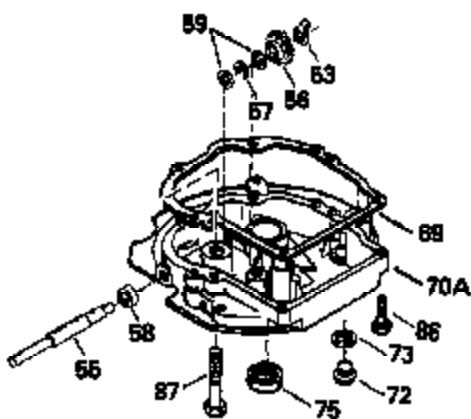

ILLUSTRATION SHOWS TYPICAL PARTS ONLY. ORDER BY PART NUMBER. PARTS NOT LISTED ARE SUPPLIED BY OEM.

Ref #	Part Number	Qty	Description
69	35261		* Gasket, Mounting flange
72	30572		Plug, Oil drain (Incl. 73)
73	28833		* Drain Plug Gasket (Do not use w/plastic plug)
75	27897		Seal, Oil
86	650488		Screw, 1/4-20 x 1-1/4"
103	650814		Screw, Torx T-15, 10-24 x 1"
153	35623		Guide, Push rod
264	650918		Screw, Torx T30, 1/4-20 x 1-7/32"
266	650917		Stud, Manifold
266A	29752		Nut & Lockwasher, 1/4-28
270	35720		Manifold Assy., Exhaust
275C	391027A		Muffler
277	650697A		Screw, 5/16-18 x 2-1/2"
325	29443		Clip, Fuel line