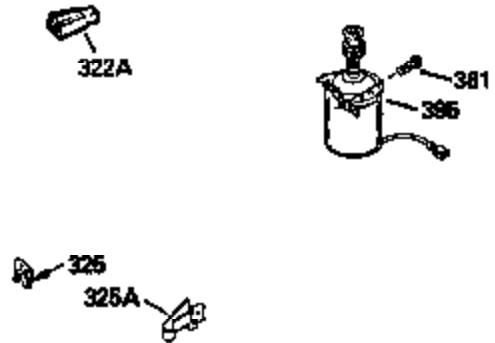

ILLUSTRATION SHOWS TYPICAL PARTS ONLY. ORDER BY PART NUMBER. PARTS NOT LISTED ARE SUPPLIED BY OEM.

Ref #	Part Number	Qty	Description
53	31745		Washer, Tang
55	35152		Shaft, PTO
56	33401		Gear, R.H. Worm
57	33537		Ring, Retaining
58	31744		Seal, Oil
59	31747		Washer, Flat
69	35261		* Gasket, Mounting flange
70A	33535B		Mounting Flange (Incl. 58, 72, 75 & 8 0)
72	30572		Plug, Oil drain (Incl. 73)
73	28833		* Drain Plug Gasket (Do not use w/plastic plug)
75	26208		Seal, Oil
86	650488		Screw, 1/4-20 x 1-1/4"
87	650492		Screw, 1/4-20 x 2-1/4"
103	650814		Screw, Torx T-15, 10-24 x 1"
153	35623		Guide, Push rod
264	650918		Screw, Torx T30, 1/4-20 x 1-7/32"
266	650917		Stud, Manifold
266A	29752		Nut & Lockwasher, 1/4-28
270	35720		Manifold Assy., Exhaust
275A	391028		Muffler
277	650697A		Screw, 5/16-18 x 2-1/2"
284A	650665		Screw, 1/4-15 x 7/8"
284	34422		Deflector, Exhaust
325	29443		Clip, Fuel line