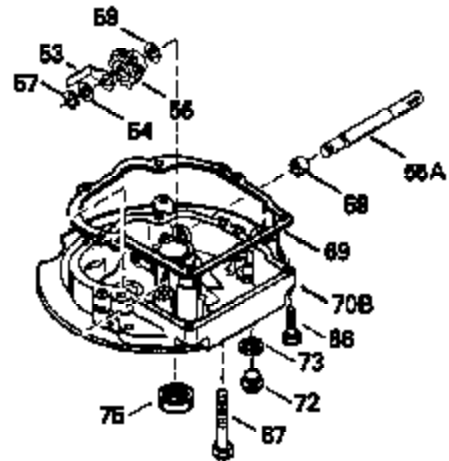

ILLUSTRATION SHOWS TYPICAL PARTS ONLY. ORDER BY PART NUMBER. PARTS NOT LISTED ARE SUPPLIED BY OEM.

Ref #	Part Number	Qty	Description
53	31745		Washer, Tang
55	35152		Shaft, PTO
56	33401		Gear, R.H. Worm
57	33537		Ring, Retaining
58	31744		Seal, Oil
59	31747		Washer, Flat
69	35261		* Gasket, Mounting flange
70A	33535B		Mounting Flange (Incl. 58, 72, 75 & 8 0)
72	30572		Plug, Oil drain (Incl. 73)
73	28833		* Drain Plug Gasket (Do not use w/plastic plug)
75	26208		Seal, Oil
86	650488		Screw, 1/4-20 x 1-1/4"
87	650492		Screw, 1/4-20 x 2-1/4"
103	650814		Screw, Torx T-15, 10-24 x 1"
153	35623		Guide, Push rod
264	650918		Screw, Torx T30, 1/4-20 x 1-7/32"
266	650917		Stud, Manifold
266A	29752		Nut & Lockwasher, 1/4-28
270	35720		Manifold Assy., Exhaust
275A	391028		Muffler
277	650697A		Screw, 5/16-18 x 2-1/2"
284A	650665		Screw, 1/4-15 x 7/8"
284	34422		Deflector, Exhaust
325	29443		Clip, Fuel line