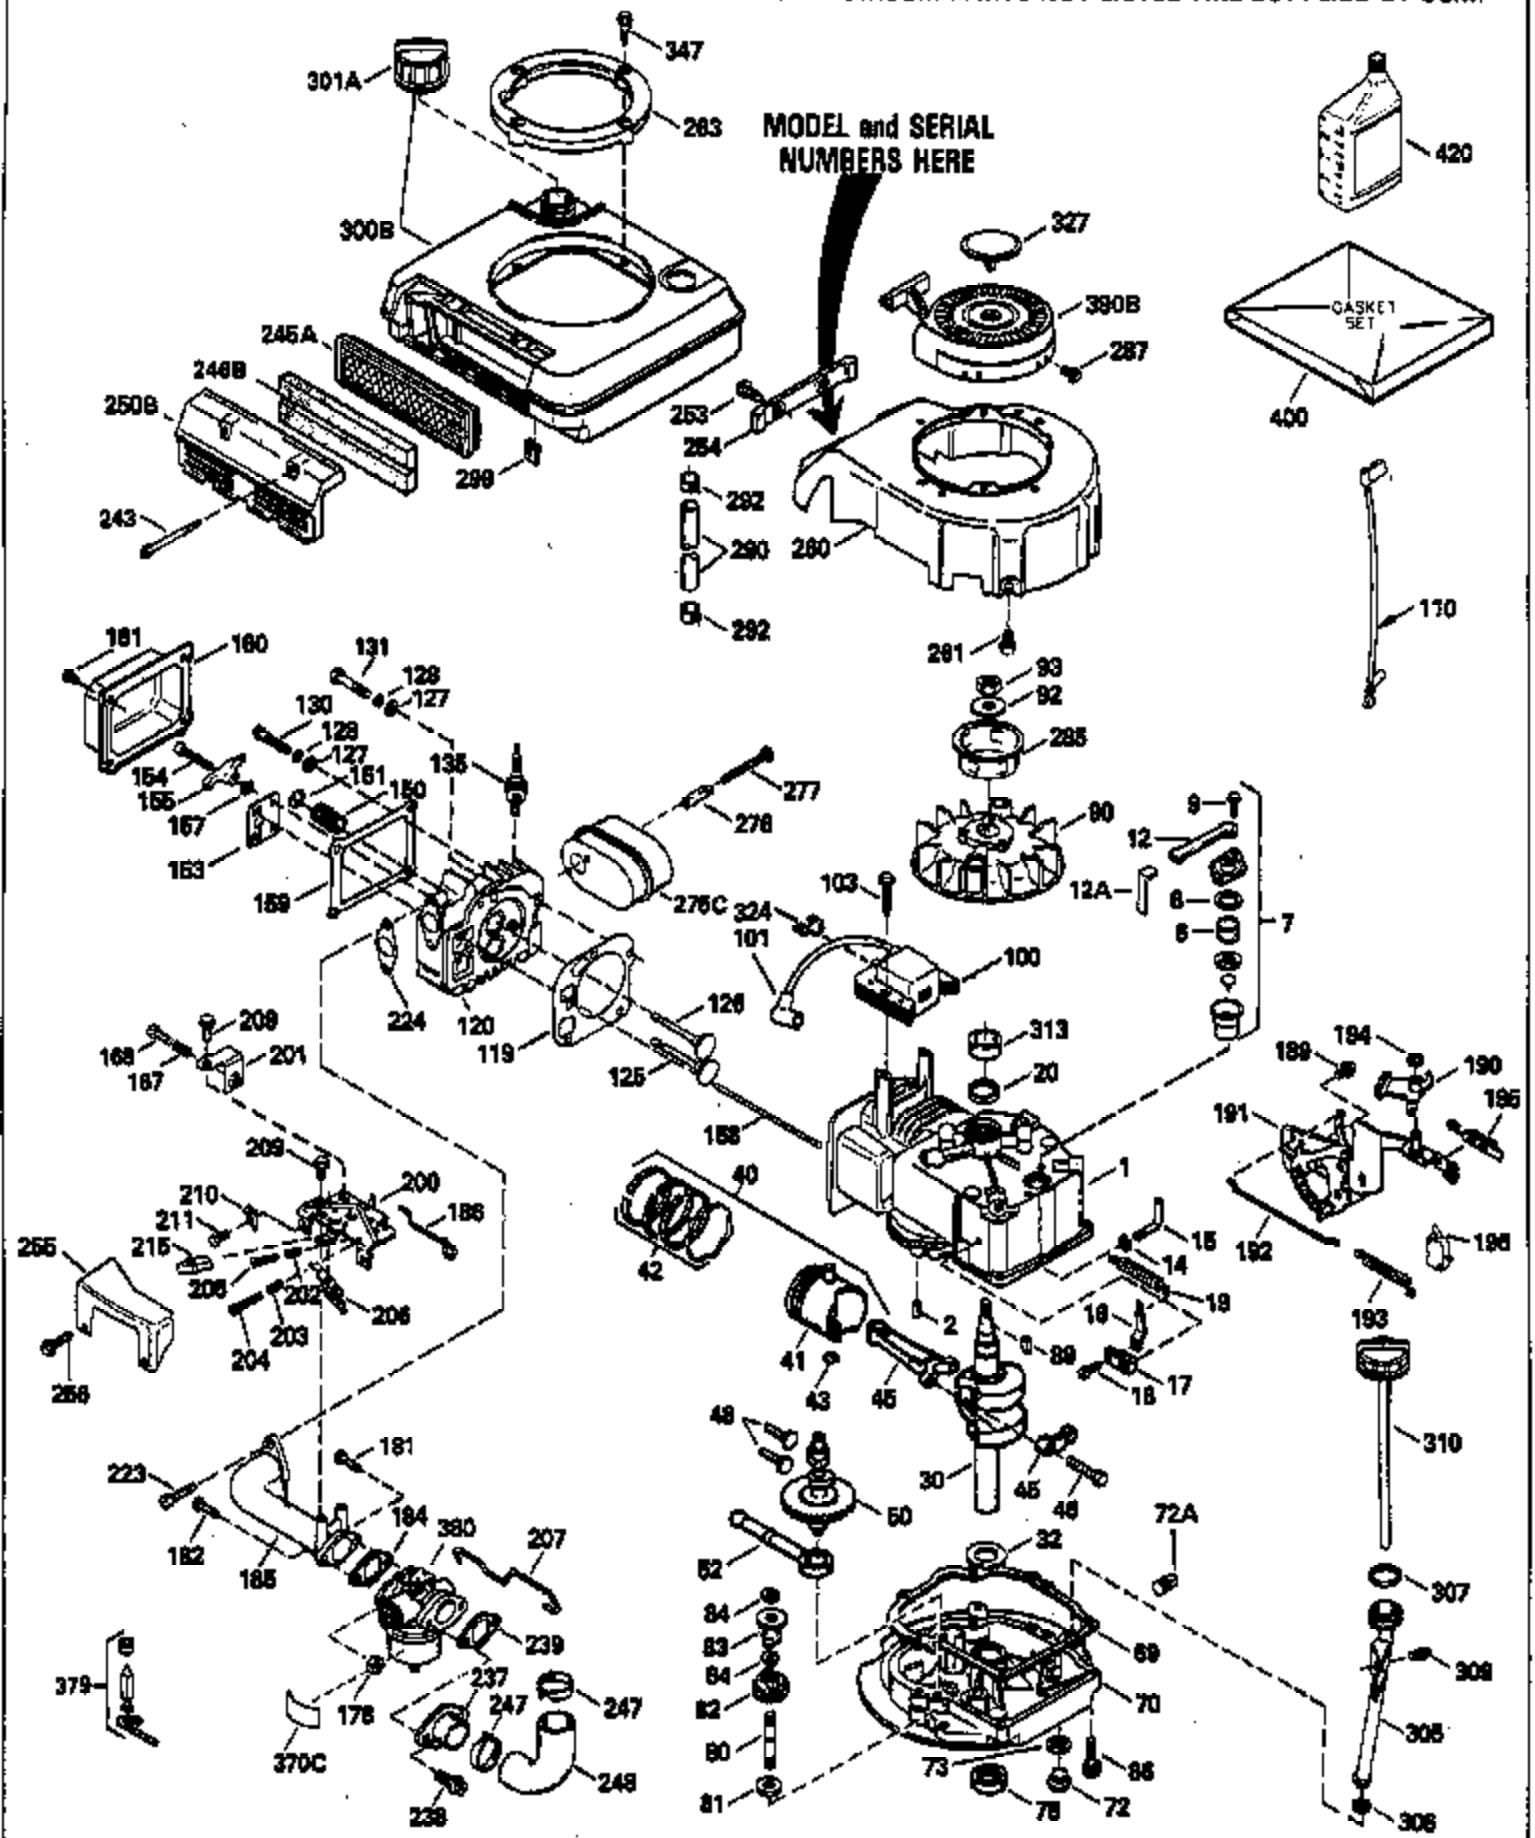

ILLUSTRATION SHOWS TYPICAL PARTS ONLY. ORDER BY PART NUMBER. PARTS NOT LISTED ARE SUPPLIED BY OEM.

Ref #	Part Number	Qty	Description
1	35613		Cylinder (Incl. 2 & 20) (2-1/2" Bore)
2	26727		Pin, Dowel
6	33734		Element, Breather
7	34214A		Breather Assy. (Incl.6, 8, 9, 12 & 12 A)
8	33735		* Gasket, Breather
9	30200		Screw, 10-24 x 9/16"
12	35496		Tube, Breather
14	28277		Washer, Flat
15	31513		Rod, Governor
16	31383A		Lever, Governor
17	31335		Clamp, Governor lever
18	650548		Screw, 8-32 x 5/16"
19	33578		Spring, Governor
20	32600		Seal, Oil
30	35770		Crankshaft
40	34514		Piston, Pin & Ring Set (Std.) (2-1/2" Bore)
40	34515		Piston, Pin & Ring Set (.010" OS)
40	34516		Piston, Pin & Ring Set (.020" OS)
41	32538B		Piston & Pin Ass'y. (Std.)(Incl. 43) (2-1/2")
41	32548B		Piston & Pin Ass'y. (.010" OS) (Incl. 43)
41	32549B		Piston & Pin Ass'y. (.020" OS) (Incl. 43)
42	28986		Ring Set, Piston (Std.)
42	28987		Ring Set, Piston (.010" OS)
42	28988		Ring Set, Piston (.020" OS)
43	20381		Ring, Piston pin retaining
45	30963B		Rod Assy., Connecting (Incl. 46)
46	32610A		Bolt, Connecting rod
48	35616		Valve, Lifter
50	33533		Camshaft
52	29914		Pump Assy., Oil
69	35261		* Gasket, Mounting flange
72	30572		Plug, Oil drain (Incl. 73)
73	28833		* Drain Plug Gasket (Do not use w/plastic plug)
75	26208		Seal, Oil
80	30574		Shaft, Governor
81	30590A		Washer, Flat
82	30591		Gear Assy., Governor (Incl. 81)
83	30588A		Spool, Governor
84	29193		Ring, Retaining
86	650488		Screw, 1/4-20 x 1-1/4"
89	611004		Key, Flywheel
90	611112		Flywheel
92	650815		Washer, Belleville
93	650816		Nut, Flywheel
100	34443A		Solid State Assy.
101	610118		Cover, Spark Plug
103	650814		Screw, Torx T-15, 10-24 x 1"
110	34961		Ground Wire
119	35617		* Gasket, Cylinder head
120	35630		Head Cylinder
125	35621		Exhaust Valve (Std.) (Incl. 151)
125	35622		Exhaust Valve (1/32" OS) (Incl. 151)
126	35619		Intake Valve (Std.) (Incl. 151)
126	35620		Intake Valve (1/32" OS) (Incl. 151)
127	650691		Washer, Flat
128	650690		Washer, Belleville
130	650912		Screw, 5/16-18 x 1-1/2"
135	34645		Resistor Spark Plug (RN-4C)