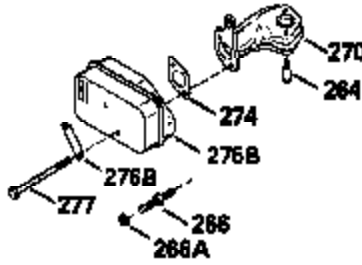

ILLUSTRATION SHOWS TYPICAL PARTS ONLY. ORDER BY PART NUMBER. PARTS NOT LISTED ARE SUPPLIED BY OEM.

Ref #	Part Number	Qty	Description
53	31745		Washer, Tang
55	35152		Shaft, PTO
56	33401		Gear, R.H. Worm
57	33537		Ring, Retaining
58	31744		Seal, Oil
59	31747		Washer, Flat
69	35261		* Gasket, Mounting flange
70A	33535B		Mounting Flange (Incl. 58, 72, 75 & 8 0)
72	30572		Plug, Oil drain (Incl. 73)
73	28833		* Drain Plug Gasket (Do not use w/plastic plug)
75	26208		Seal, Oil
86	650488		Screw, 1/4-20 x 1-1/4"
87	650492		Screw, 1/4-20 x 2-1/4"
103	650814		Screw, Torx T-15, 10-24 x 1"
153	35623		Guide, Push rod
264	650918		Screw, Torx T30, 1/4-20 x 1-7/32"
266	650917		Stud, Manifold
266A	29752		Nut & Lockwasher, 1/4-28
270	35720		Manifold Assy., Exhaust
275A	391028		Muffler
277	650697A		Screw, 5/16-18 x 2-1/2"
284A	650665		Screw, 1/4-15 x 7/8"
284	34422		Deflector, Exhaust
325	29443		Clip, Fuel line