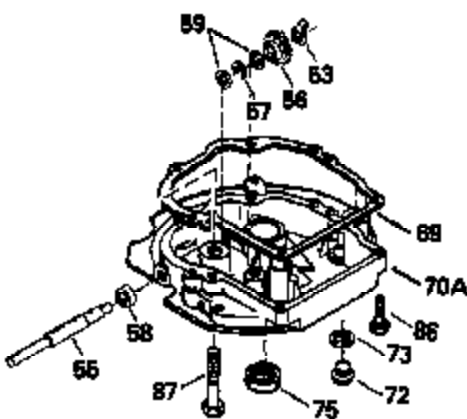

ILLUSTRATION SHOWS TYPICAL PARTS ONLY. ORDER BY PART NUMBER. PARTS NOT LISTED ARE SUPPLIED BY OEM.

Ref #	Part Number	Qty	Description
53	31745		Washer, Tang
55	35152		Shaft, PTO
56	33401		Gear, R.H. Worm
57	33537		Ring, Retaining
58	31744		Seal, Oil
59	31747		Washer, Flat
69	35261		* Gasket, Mounting flange
70A	33535B		Mounting Flange (Incl. 58, 72, 75 & 8 0)
72	30572		Plug, Oil drain (Incl. 73)
73	28833		* Drain Plug Gasket (Do not use w/plastic plug)
75	26208		Seal, Oil
86	650488		Screw, 1/4-20 x 1-1/4"
87	650492		Screw, 1/4-20 x 2-1/4"
103	650814		Screw, Torx T-15, 10-24 x 1"
153	35623		Guide, Push rod
264	650918		Screw, Torx T30, 1/4-20 x 1-7/32"
266	650917		Stud, Manifold
266A	29752		Nut & Lockwasher, 1/4-28
270	35720		Manifold Assy., Exhaust
275A	391028		Muffler
277	650697A		Screw, 5/16-18 x 2-1/2"
284A	650665		Screw, 1/4-15 x 7/8"
284	34422		Deflector, Exhaust
325	29443		Clip, Fuel line