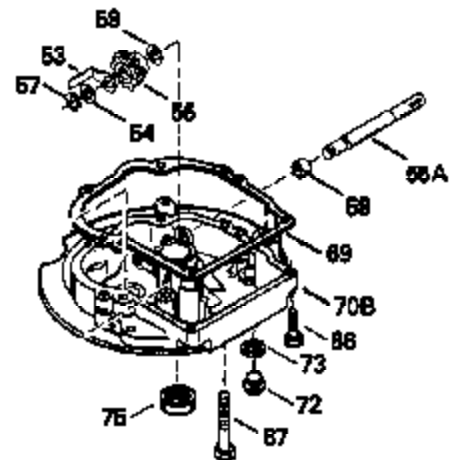

ILLUSTRATION SHOWS TYPICAL PARTS ONLY. ORDER BY PART NUMBER. PARTS NOT LISTED ARE SUPPLIED BY OEM.

Ref #	Part Number	Qty	Description
69	35261		* Gasket, Mounting flange
72	30572		Plug, Oil drain (Incl. 73)
73	28833		* Drain Plug Gasket (Do not use w/plastic plug)
75	27897		Seal, Oil
86	650488		Screw, 1/4-20 x 1-1/4"
103	650814		Screw, Torx T-15, 10-24 x 1"
153	35623		Guide, Push rod
264	650918		Screw, Torx T30, 1/4-20 x 1-7/32"
266	650917		Stud, Manifold
266A	29752		Nut & Lockwasher, 1/4-28
270	35720		Manifold Assy., Exhaust
274	35865		* Gasket, Exhaust Manifold
275B	35744		Muffler
277	650729		Screw, 5/16-18 x 3-3/16"
325	29443		Clip, Fuel line