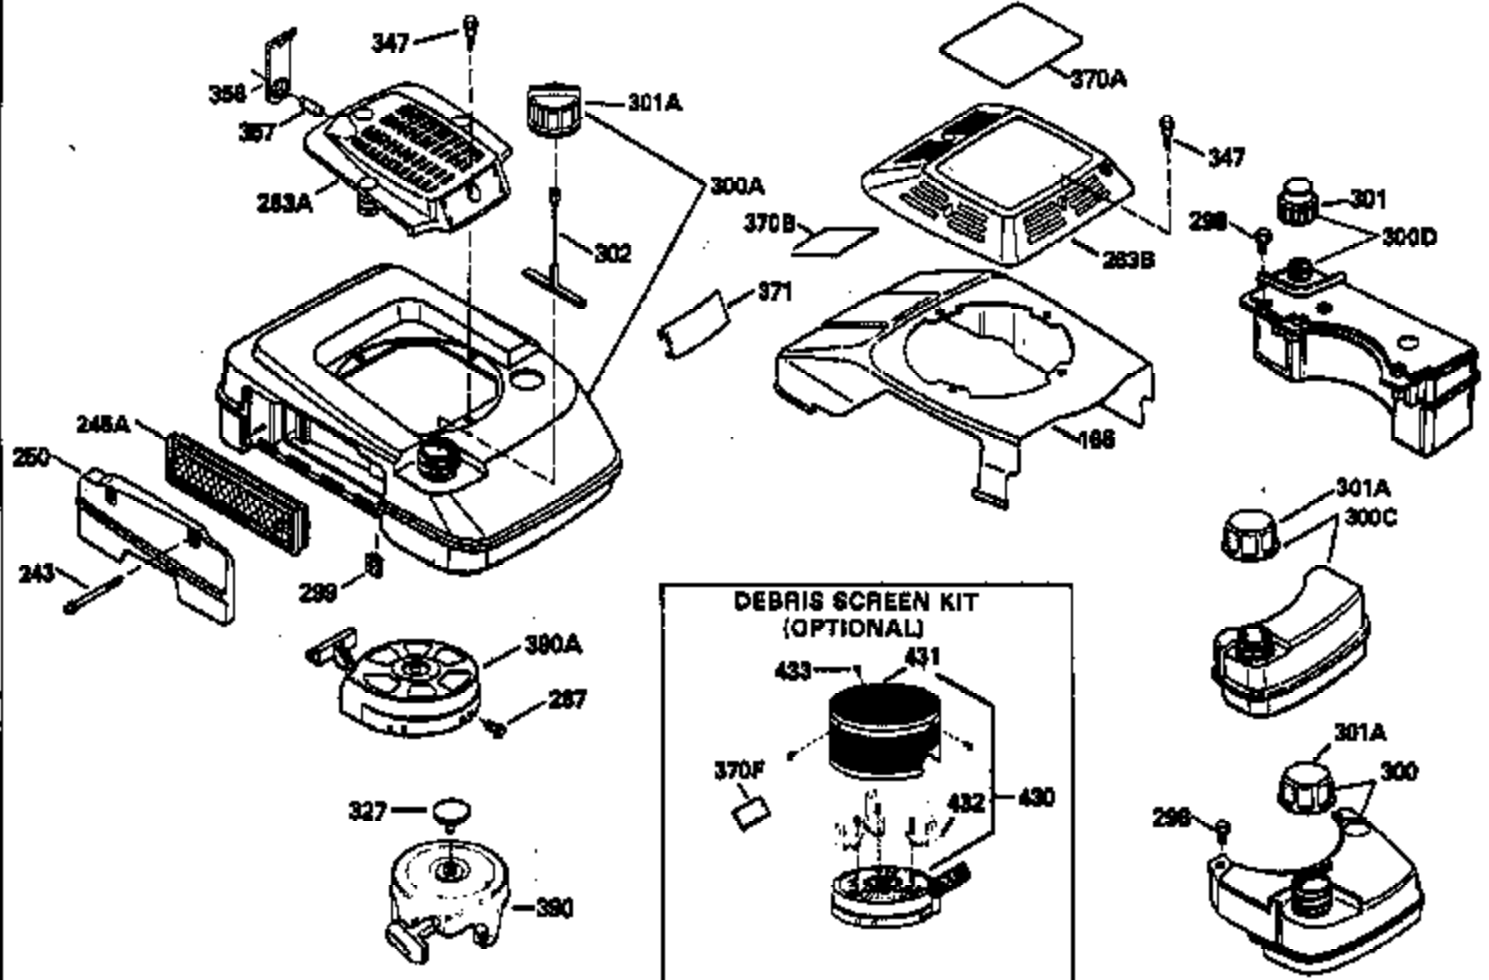

ILLUSTRATION SHOWS TYPICAL PARTS ONLY. ORDER BY PART NUMBER. PARTS NOT LISTED ARE SUPPLIED BY OEM.

Ref #	Part Number	Qty	Description
153	35623		Guide, Push rod
237	32971		Adapter, Air cleaner
238	650709		Screw, 10-32 x 7/16"
239	35815		* Gasket, Air cleaner
243	650899		Screw, 10-32 x 2-3/32"
245A	35500		Air Cleaner Filter
247	35505		Clamp, Air cleaner
287	650884		Screw, 8-32 x 1/2"
299	650900		Clip, "U" Type nut, 10-32
301A	35355		Cap, Fuel
327	35392		Plug, Starter
347	650898		Screw, 10-32 x 27/32"
370F	34387		Decal, Instruction (optional)
430	730574		Optional Screen Kit (Incl.370F,431,43 2,433)
431	35596		Debris Screen (Optional)
432	35597		Debris Screen Bracket (Optional)
433	650910		Screw, 8-32 x 1/4" (Optional)