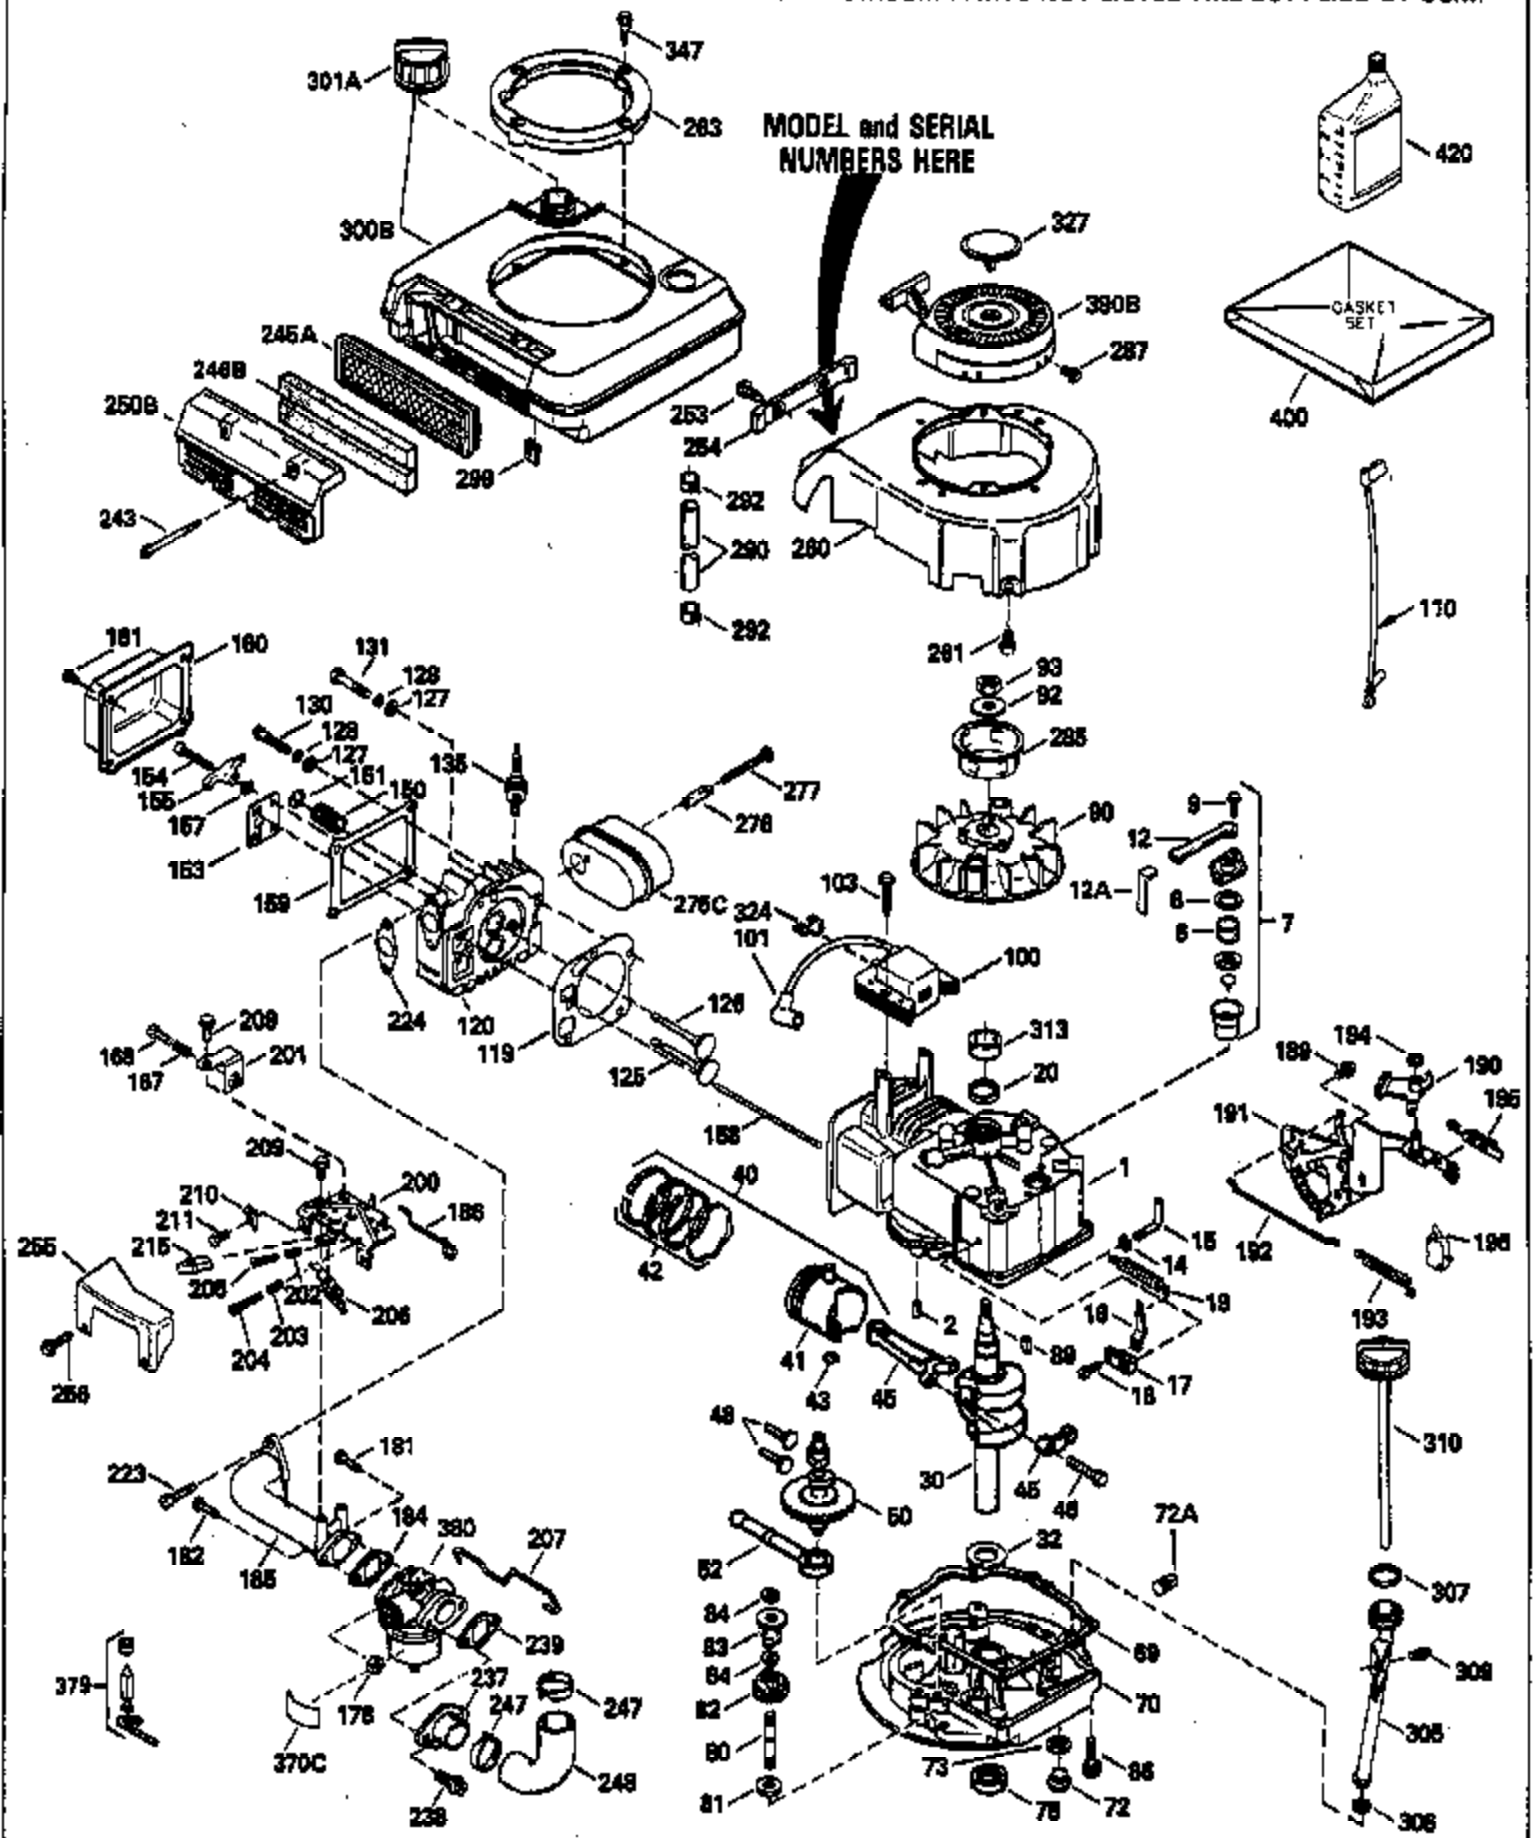

ILLUSTRATION SHOWS TYPICAL PARTS ONLY. ORDER BY PART NUMBER. PARTS NOT LISTED ARE SUPPLIED BY OEM.

Ref #	Part Number	Qty	Description
1	35613		Cylinder (Incl. 2 & 20) (2-1/2" Bore)
2	26727		Pin, Dowel
6	33734		Element, Breather
7	34214A		Breather Assy. (Incl. 6, 8, 9, 12 & 12 A)
8	33735		* Gasket, Breather
9	30200		Screw, 10-24 x 9/16"
12	35496		Tube, Breather
14	28277		Washer, Flat
15	30589		Rod, Governor (Incl. 14)
16	31383A		Lever, Governor
17	31335		Clamp, Governor lever
18	650548		Screw, 8-32 x 5/16"
19	33578		Spring, Governor
20	32600		Seal, Oil
30	35743		Crankshaft
40	34514		Piston, Pin & Ring Set (Std.) (2-1/2" Bore)
40	34515		Piston, Pin & Ring Set (.010" OS)
40	34516		Piston, Pin & Ring Set (.020" OS)
41	32538B		Piston & Pin Ass'y. (Std.) (Incl. 43) (2-1/2")
41	32548B		Piston & Pin Ass'y. (.010" OS) (Incl. 43)
41	32549B		Piston & Pin Ass'y. (.020" OS) (Incl. 43)
42	28986		Ring Set, Piston (Std.)
42	28987		Ring Set, Piston (.010" OS)
42	28988		Ring Set, Piston (.020" OS)
43	20381		Ring, Piston pin retaining
45	30963B		Rod Assy., Connecting (Incl. 46)
46	32610A		Bolt, Connecting rod
48	35616		Valve, Lifter
50	33553		Camshaft (MCR)
52	29914		Pump Assy., Oil
69	35261		* Gasket, Mounting flange
70	35717		Mounting Flange (Incl. 72, 75 & 80)
72	30572		Plug, Oil drain (Incl. 73)
73	28833		* Drain Plug Gasket (Do not use w/plastic plug)
75	27897		Seal, Oil
80	30574		Shaft, Governor
81	30590A		Washer, Flat
82	30591		Gear Assy., Governor (Incl. 81)
83	30588A		Spool, Governor
84	29193		Ring, Retaining
86	650488		Screw, 1/4-20 x 1-1/4"
89	611004		Key, Flywheel
90	611112		Flywheel
92	650815		Washer, Belleville
93	650816		Nut, Flywheel
100	34443A		Solid State Assy.
101	610118		Cover, Spark Plug
103	650814		Screw, Torx T-15, 10-24 x 1"
110	34961		Ground Wire
119	35617		* Gasket, Cylinder head
120	35630		Head Cylinder
125	35621		Exhaust Valve (Std.) (Incl. 151)
125	35622		Exhaust Valve (1/32" OS) (Incl. 151)
126	35619		Intake Valve (Std.) (Incl. 151)
126	35620		Intake Valve (1/32" OS) (Incl. 151)
127	650691		Washer, Flat
128	650690		Washer, Belleville
130	650912		Screw, 5/16-18 x 1-1/2"