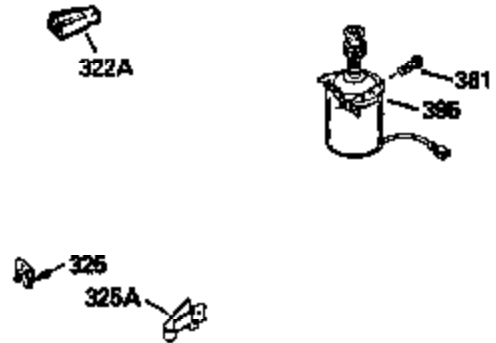

ILLUSTRATION SHOWS TYPICAL PARTS ONLY. ORDER BY PART NUMBER. PARTS NOT LISTED ARE SUPPLIED BY OEM.

Ref #	Part Number	Qty	Description
69	35261		* Gasket, Mounting flange
72	30572		Plug, Oil drain (Incl. 73)
73	28833		* Drain Plug Gasket (Do not use w/plastic plug)
75	27897		Seal, Oil
86	650488		Screw, 1/4-20 x 1-1/4"
103	650814		Screw, Torx T-15, 10-24 x 1"
153	35623		Guide, Push rod
264	650918		Screw, Torx T30, 1/4-20 x 1-7/32"
266	650917		Stud, Manifold
266A	29752		Nut & Lockwasher, 1/4-28
270	35720		Manifold Assy., Exhaust
274	35865		* Gasket, Exhaust Manifold
275B	35744		Muffler
277	650729		Screw, 5/16-18 x 3-3/16"
325	29443		Clip, Fuel line