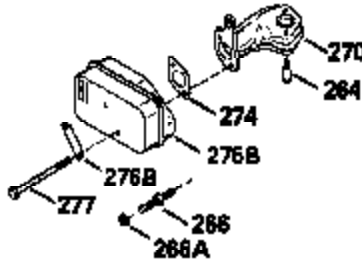

ILLUSTRATION SHOWS TYPICAL PARTS ONLY. ORDER BY PART NUMBER. PARTS NOT LISTED ARE SUPPLIED BY OEM.

Ref #	Part Number	Qty	Description
69	35261		* Gasket, Mounting flange
72	30572		Plug, Oil drain (Incl. 73)
73	28833		* Drain Plug Gasket (Do not use w/plastic plug)
75	27897		Seal, Oil
86	650488		Screw, 1/4-20 x 1-1/4"
103	650814		Screw, Torx T-15, 10-24 x 1"
153	35623		Guide, Push rod
264	650918		Screw, Torx T30, 1/4-20 x 1-7/32"
266	650917		Stud, Manifold
266A	29752		Nut & Lockwasher, 1/4-28
270	35720		Manifold Assy., Exhaust
274	35865		* Gasket, Exhaust Manifold
275B	35744		Muffler
277	650729		Screw, 5/16-18 x 3-3/16"
325	29443		Clip, Fuel line