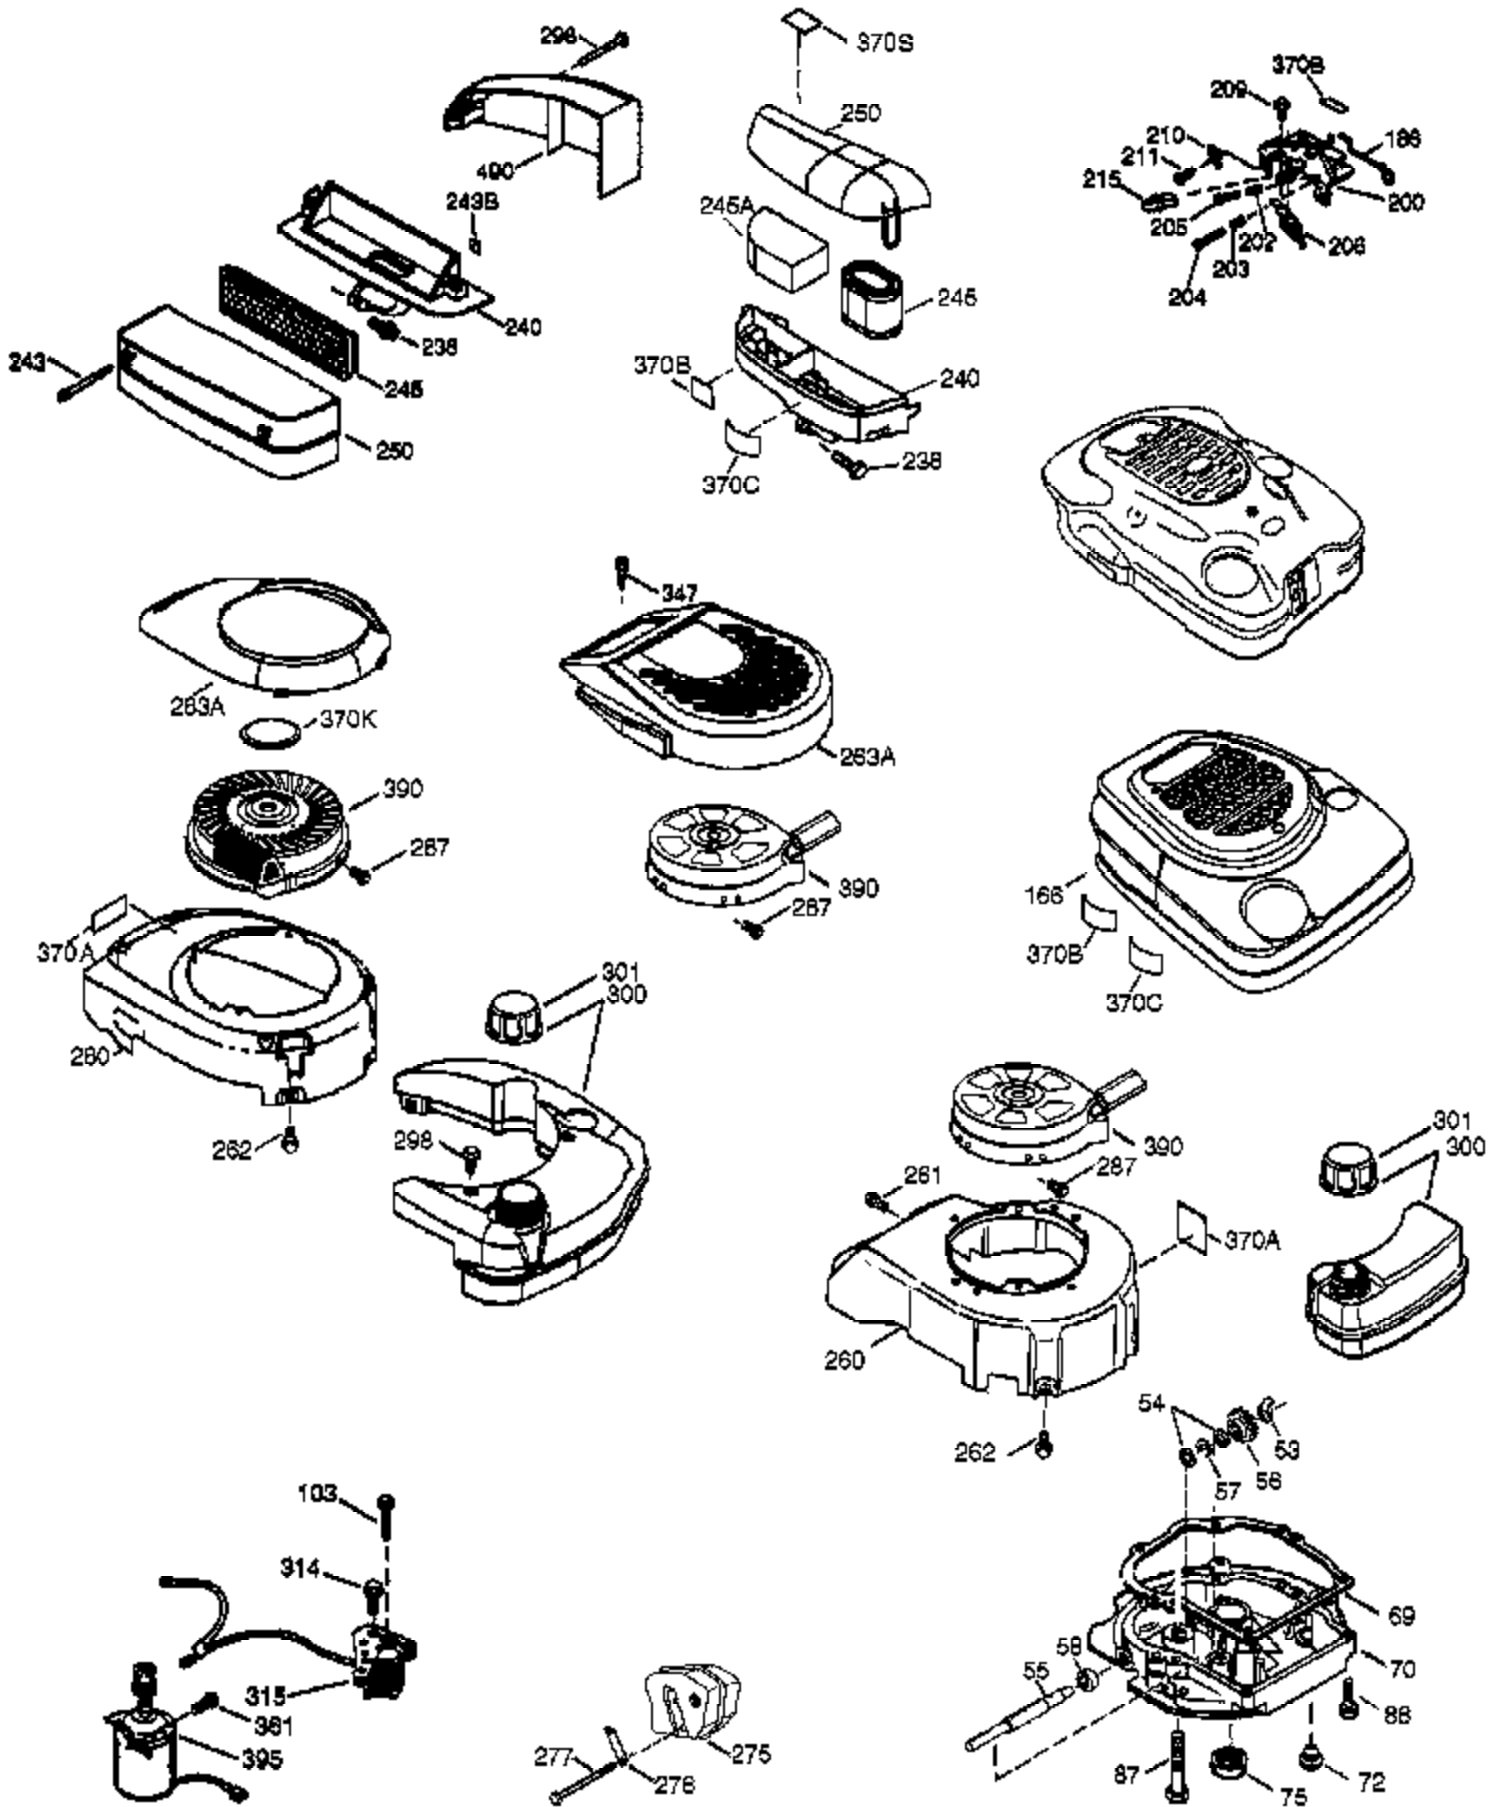

Ref #	Part Number	Qty	Description
46	32610A	2	Connecting Rod Bolt
69	37609	1	* Mounting Flange Gasket
70	37608	1	Mounting Flange (Incl. 72 thru 83)
72	37614	1	Oil Drain Plug
75	27897	1	Oil Seal
86	650488	1	Screw, 1/4-20 x 1/1/4"
103	651007	2	Screw, T-15, 10-24 x 15/16"
166	37636	1	Engine Shroud Ass'y
186	32653	1	Governor Link
215	32410	1	Control Knob (Red-239)
238	650932	2	Air Cleaner Mtg Screw 10-32 x 49/64"
243	650898A	4	Shroud Mtg. Screw 10-32 x 27/32"
245	36905	1	Air Filter
250	37122	1	Air Cleaner Cover (Black)
260	37815	1	Blower Housing
261	650853	1	Screw, T-30, 1/4-20 x 1/2"
262	650831	2	Screw, 1/4-20 x 1/2"
275	37275A	1	Muffler
276	36949	1	Locking Plate
277	651039	2	Screw, 1/4-20 x 2-47/64"
287	650926	2	Screw, 8-32 x 21/64"
300	37947	1	Fuel Tank (Black)(Incl. 292 & 301)
301	37844	1	Fuel Cap
355	590701	1	Starter Handle (Tec)
370A	36261	2	Lubrication Decal
370B	35167	1	Control Decal (ISO)
370C	37318	1	Primer Decal (3X)
390	590739	1	Rewind Starter (NOTE: This engine could have been built with 590702 starter).