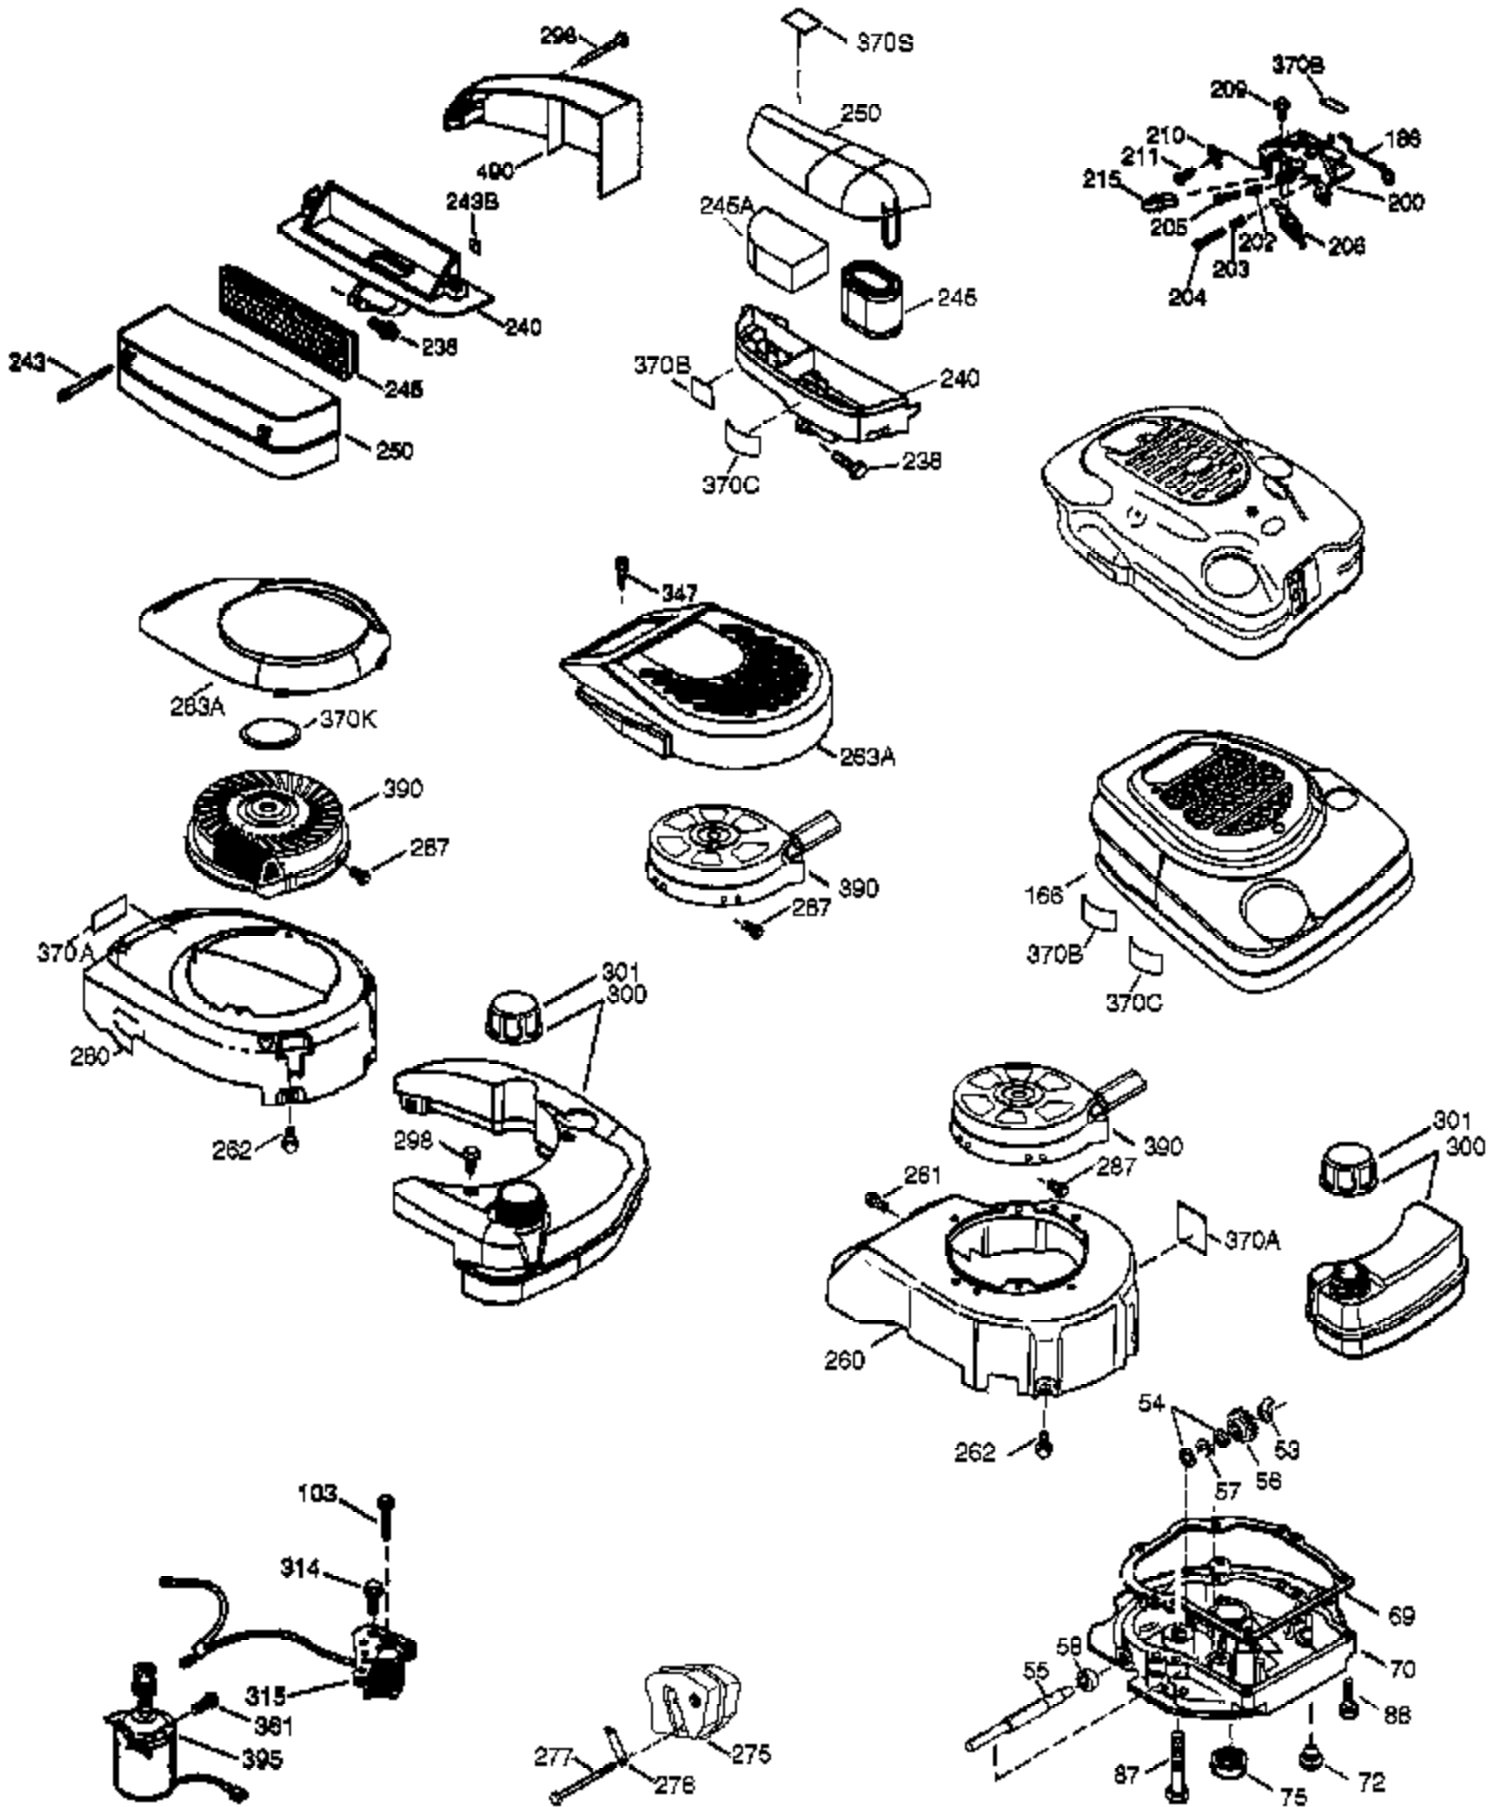

Ref #	Part Number	Qty	Description
25	650562	1	Screw, 10-32 x 1/2"
46	32610A	2	Connecting Rod Bolt
69	37609	1	* Mounting Flange Gasket
70	37608	1	Mounting Flange (Incl. 72-83,306,309A & 311A)
72	37614	1	Oil Drain Plug
75	27897	1	Oil Seal
86	650488	6	Screw, 1/4-20 x 1/1/4"
103	651007	2	Screw, T-15, 10-24 x 15/16"
186	32653	1	Governor Link
238	650932	1	Screw, 10-32 x 49/65
245	36905	1	Air Filter
250	37122	1	Air Cleaner Cover (Black)
260	37815	1	Blower Housing
261	650853	1	Screw, T-30, 1/4-20 x 1/2"
262	650831	2	Screw, 1/4-20 x 1/2"
275	36950A	1	Muffler
276	36949	1	Locking Plate
277	651039	2	Screw, 1/4-20 x 2-47/64"
287	650926	2	Screw, 8-32 x 21/64"
300	35586A	1	Fuel Tank (Black)(Incl. 292 & 301)
301	36246	1	Fuel Cap
347	651079	3	Screw, T-20, 8-32 x 29/64"
370A	36261	2	Lubrication Decal
370C	37318	1	Primer Decal (3X)
390	590739	1	Rewind Starter (NOTE: This engine could have been built with 590702 starter.)