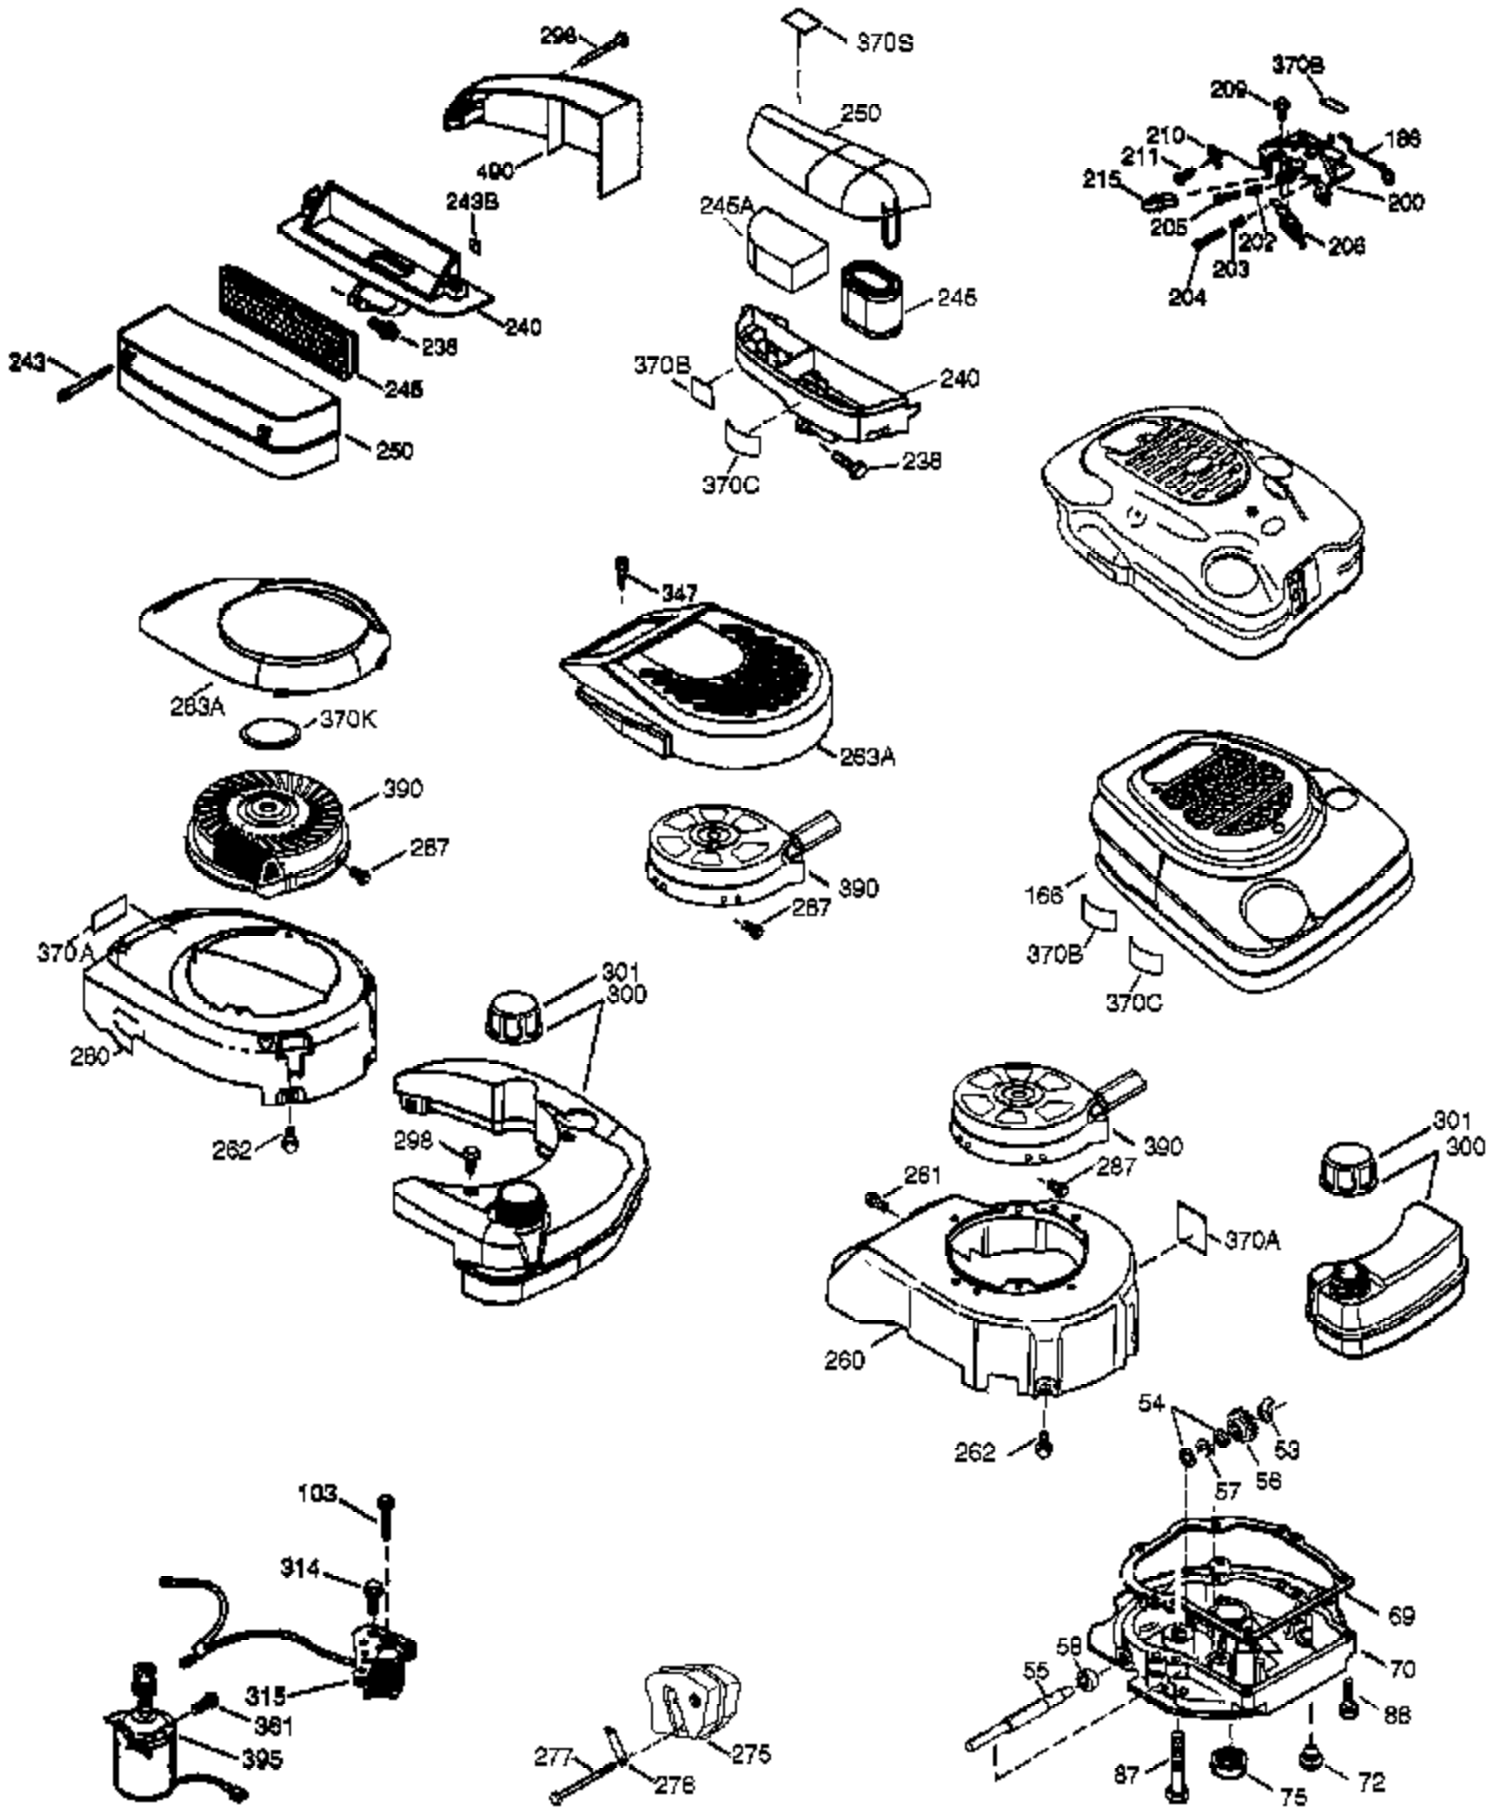

Ref #	Part Number	Qty	Description
25	650562	1	Screw, 10-32 x 1/2"
46	32610A	2	Connecting Rod Bolt
69	37609	1	* Mounting Flange Gasket
70	37740	1	Mounting Flange (Incl. 72 thru 83)
72	37614	1	Oil Drain Plug
75	27897	1	Oil Seal
86	650488	6	Screw, 1/4-20 x 1/1/4"
103	651007	2	Screw, T-15, 10-24 x 15/16"
186	34337	1	Governor Link
200	33131A	1	Control Bracket (Incl. 202 thru 206)
202	36482	1	Compression Spring
203	31342	1	Compression Spring
204	651029	1	Screw, T-10, 5-40 x 7/16"
205	651019	1	Screw, T-10, 6-32 x 41/64"
206	610973	1	Terminal Ass'y
209	30200	2	Screw, 10-24 x 9/16"
210	27793	1	Conduit Clip
211	28942	1	Screw, 10-32 x 3/8"
238	650932	2	Screw, 10-32 x 49/65
243	650898A	4	Shroud Mtg. Screw 10-32 x 27/32"
245	36905	1	Air Filter
250	37122	1	Air Cleaner Cover (Black)
260	37634	1	Blower Housing
261	650853	1	Screw, T-30, 1/4-20 x 1/2"
262	650831	2	Screw, 1/4-20 x 1/2"
263A	37436	1	Starter Grille
275	36950A	1	Muffler
276	36949	1	Locking Plate
277	651039	2	Screw, 1/4-20 x 2-47/64"
281	37211	1	Starter Bubble Cover
282	650926	2	Screw, 8-32 x 21/64"
287	650926	2	Screw, 8-32 x 21/64"
300	35586A	1	Fuel Tank (Black)(Incl. 292 & 301)
301	37656	1	Fuel Cap
347	651079	3	Screw, T-20, 8-32 x 29/64"
370A	36261	2	Lubrication Decal
370C	37318	1	Primer Decal (3X)
390	590739	1	Rewind Starter (NOTE: This engine could have been built with 590702 starter.)