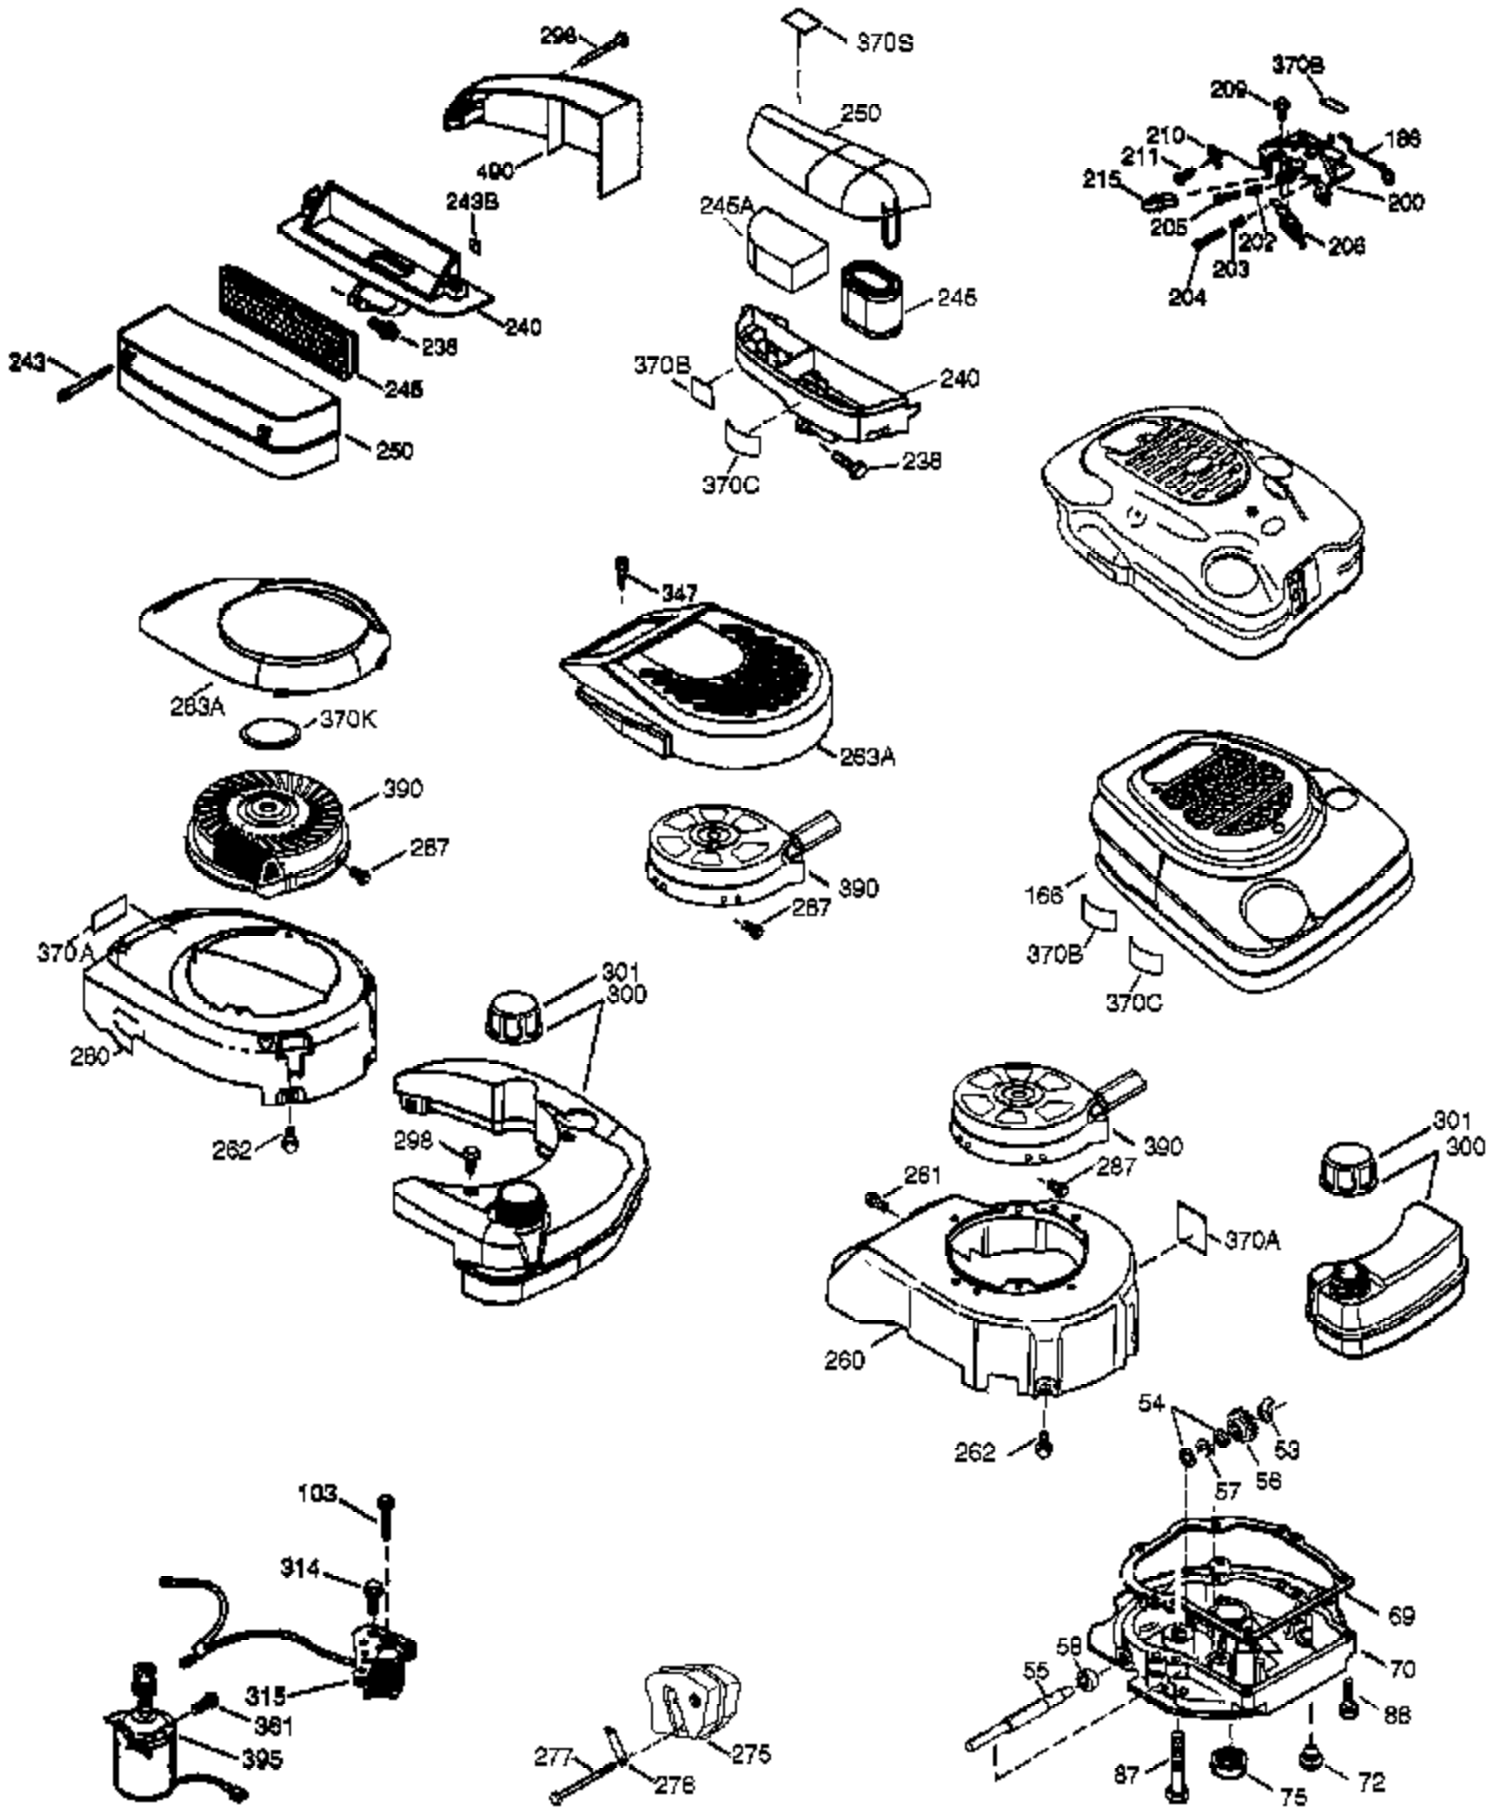

Ref #	Part Number	Qty	Description
25	650562	1	Screw, 10-32 x 1/2"
46	32610A	2	Connecting Rod Bolt
69	37609	1	* Mounting Flange Gasket
70	37608	1	Mounting Flange (Incl. 72 thru 83)
72	37614	1	Oil Drain Plug
75	27897	1	Oil Seal
86	650488	6	Screw, 1/4-20 x 1/1/4"
103	651007	2	Screw, T-15, 10-24 x 15/16"
186	34337	1	Governor Link
200	33131A	1	Control Bracket (Incl. 202 thru 206)
202	36482	1	Compression Spring
203	31342	1	Compression Spring
204	651029	1	Screw, T-10, 5-40 x 7/16"
205	651019	1	Screw, T-10, 6-32 x 41/64"
206	610973	1	Terminal Ass'y
209	30200	2	Screw, 10-24 x 9/16"
209	30200	2	Screw, 10-24 x 9/16"
210	27793	1	Conduit Clip
211	28942	1	Screw, 10-32 x 3/8"
238	650932	1	Screw, 10-32 x 49/65
243	650898A	4	Shroud Mtg. Screw 10-32 x 27/32"
245	36905	1	Air Filter
250	37122	1	Air Cleaner Cover (Black)
260	37634	1	Blower Housing
261	650853	1	Screw, T-30, 1/4-20 x 1/2"
262	650831	2	Screw, 1/4-20 x 1/2"
263A	37436	1	Starter Grille
275	36950A	1	Muffler
276	36949	1	Locking Plate
277	651039	2	Screw, 1/4-20 x 2-47/64"
281	37211	1	Starter Bubble Cover
282	650926	2	Screw, 8-32 x 21/64"
287	650926	2	Screw, 8-32 x 21/64"
300	35586A	1	Fuel Tank (Black)(Incl. 292 & 301)
301	37656	1	Fuel Cap
347	651079	3	Screw, T-20, 8-32 x 29/64"
370A	36261	2	Lubrication Decal
370C	37318	1	Primer Decal (3X)
390	590739	1	Rewind Starter (NOTE: This engine could have been built with 590702 starter).