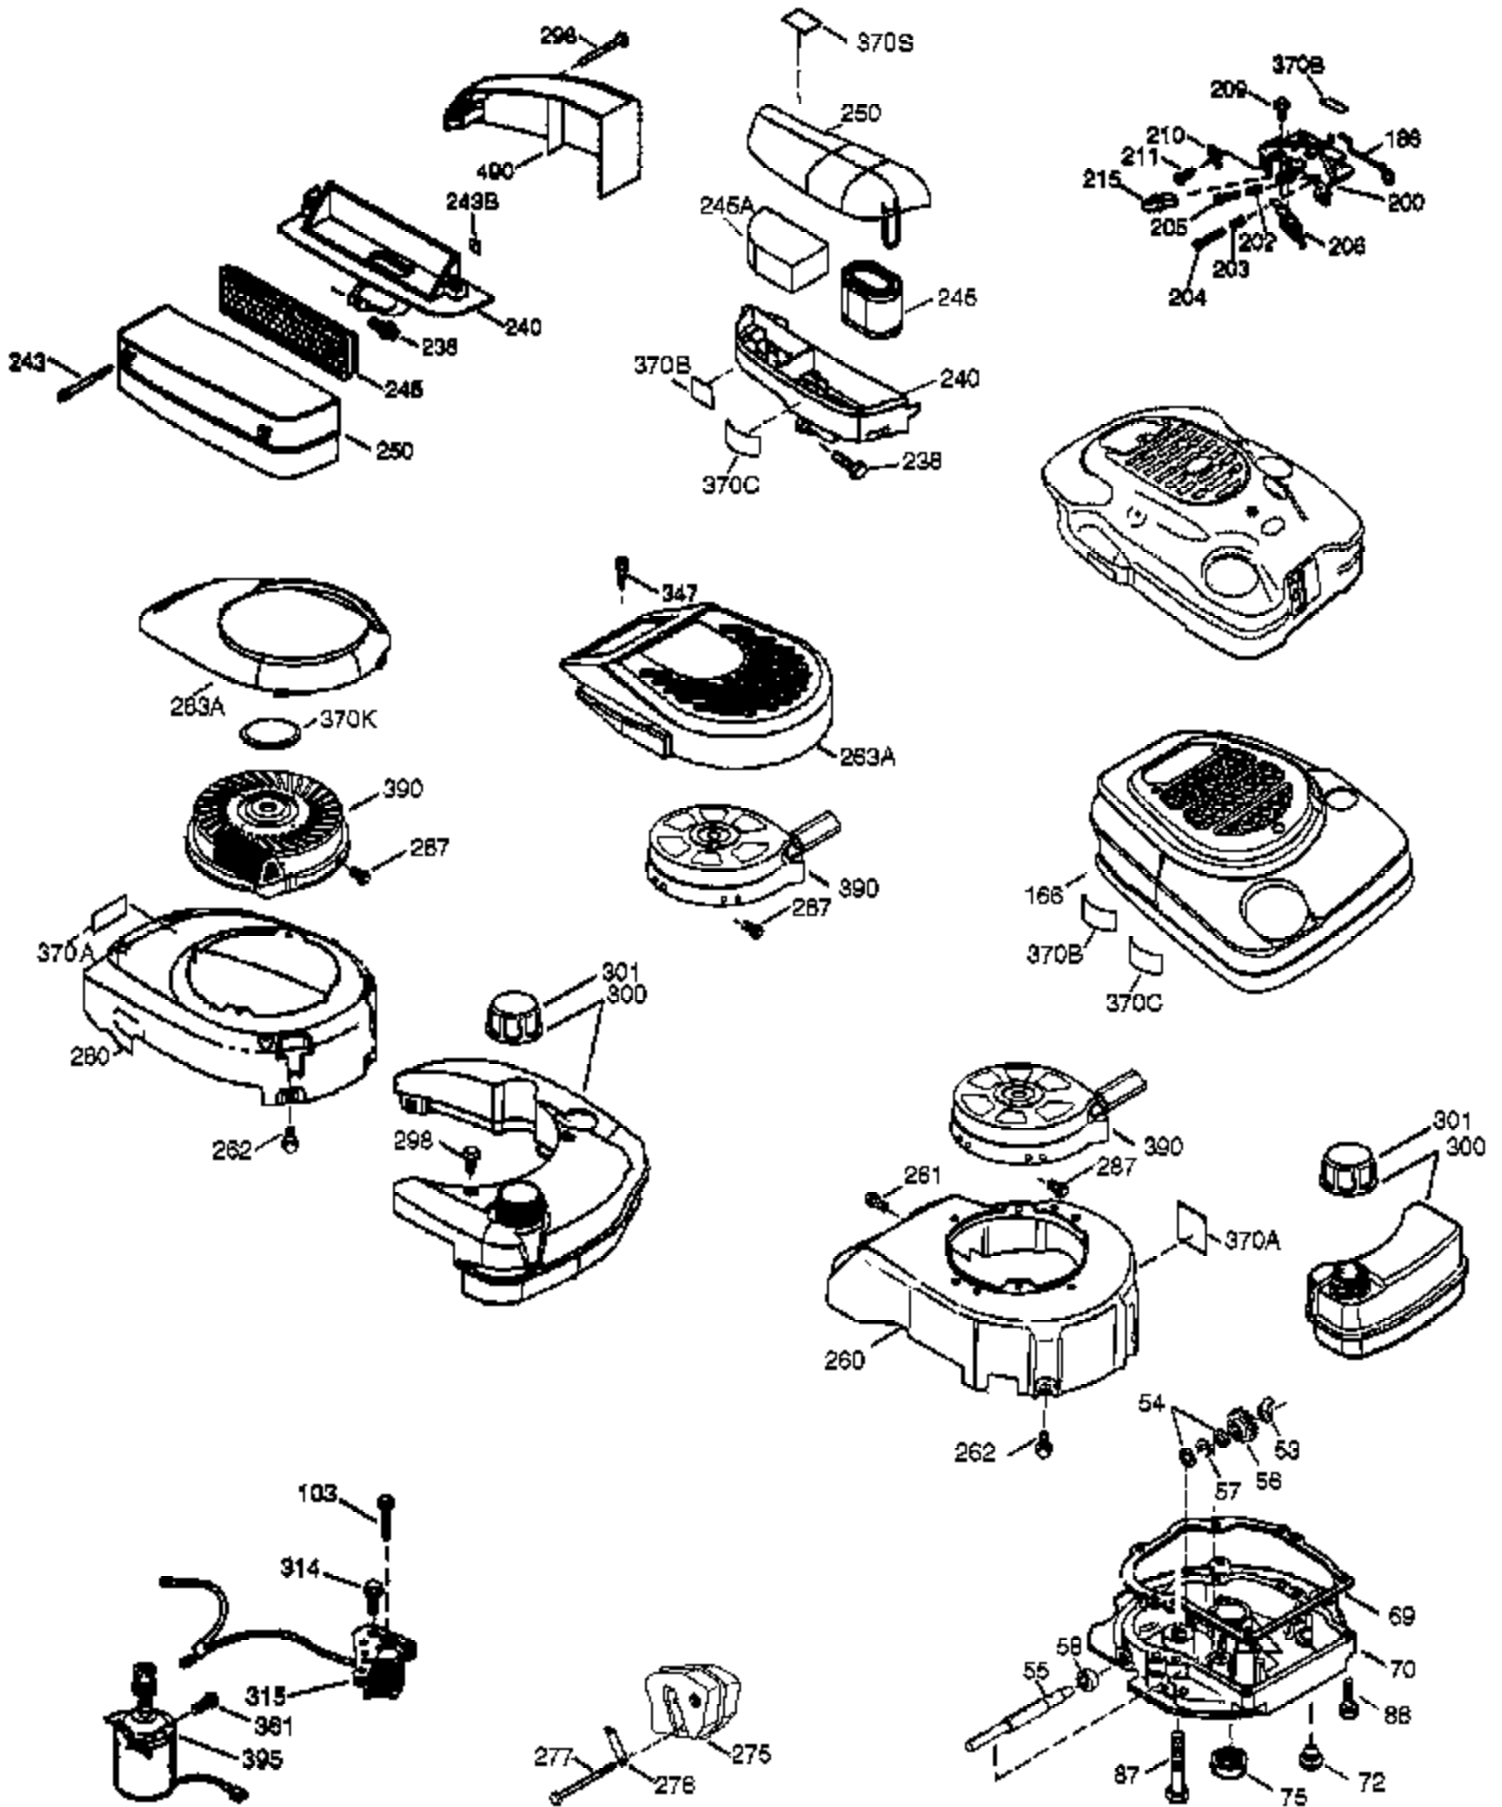

Ref #	Part Number	Qty	Description
25	650562	1	Screw, 10-32 x 1/2"
46	32610A	2	Connecting Rod Bolt
69	37609	1	* Mounting Flange Gasket
70	37637	1	Mounting Flange (Incl. 72 thru 83)
72	37614	1	Oil Drain Plug
75	27897	1	Oil Seal
86	650488	1	Screw, 1/4-20 x 1/1/4"
103	651007	2	Screw, T-15, 10-24 x 15/16"
166	37636	1	Engine Shroud Ass'y
186	34337	1	Governor Link
200	33205A	1	Control Bracket (Incl. 202 thru 206)
202	36482	1	Compression Spring
203	31342	1	Compression Spring
204	651029	1	Screw, T-10, 5-40 x 7/16"
205	651019	1	Screw, T-10, 6-32 x 41/64"
206	610973	1	Terminal Ass'y
209	30200	2	Screw, 10-24 x 9/16"
215	32410	1	Control Knob
238	650932	1	Screw, 10-32 x 49/65
243	650898A	4	Shroud Mtg. Screw 10-32 x 27/32"
245	36905	1	Air Filter
250	37122	1	Air Cleaner Cover (Black)
260	37635	1	Blower Housing (Black)
262	650831	2	Screw, 1/4-20 x 1/2"
275	36950A	1	Muffler
276	36949	1	Locking Plate
277	651039	2	Screw, 1/4-20 x 2-47/64"
287	650926	2	Screw, 8-32 x 21/64"
300	35586	1	Fuel Tank (Black)(Incl. 292 & 301)
301	36246	1	Fuel Cap
355	590701	1	Starter Handle (Tec)
370B	35169	1	Control Decal (ISO)
370C	37318	1	Primer Decal (3X)
370A	36261	2	Lubrication Decal
390	590739	1	Rewind Starter (NOTE: This engine could have been built with 590702 starter).