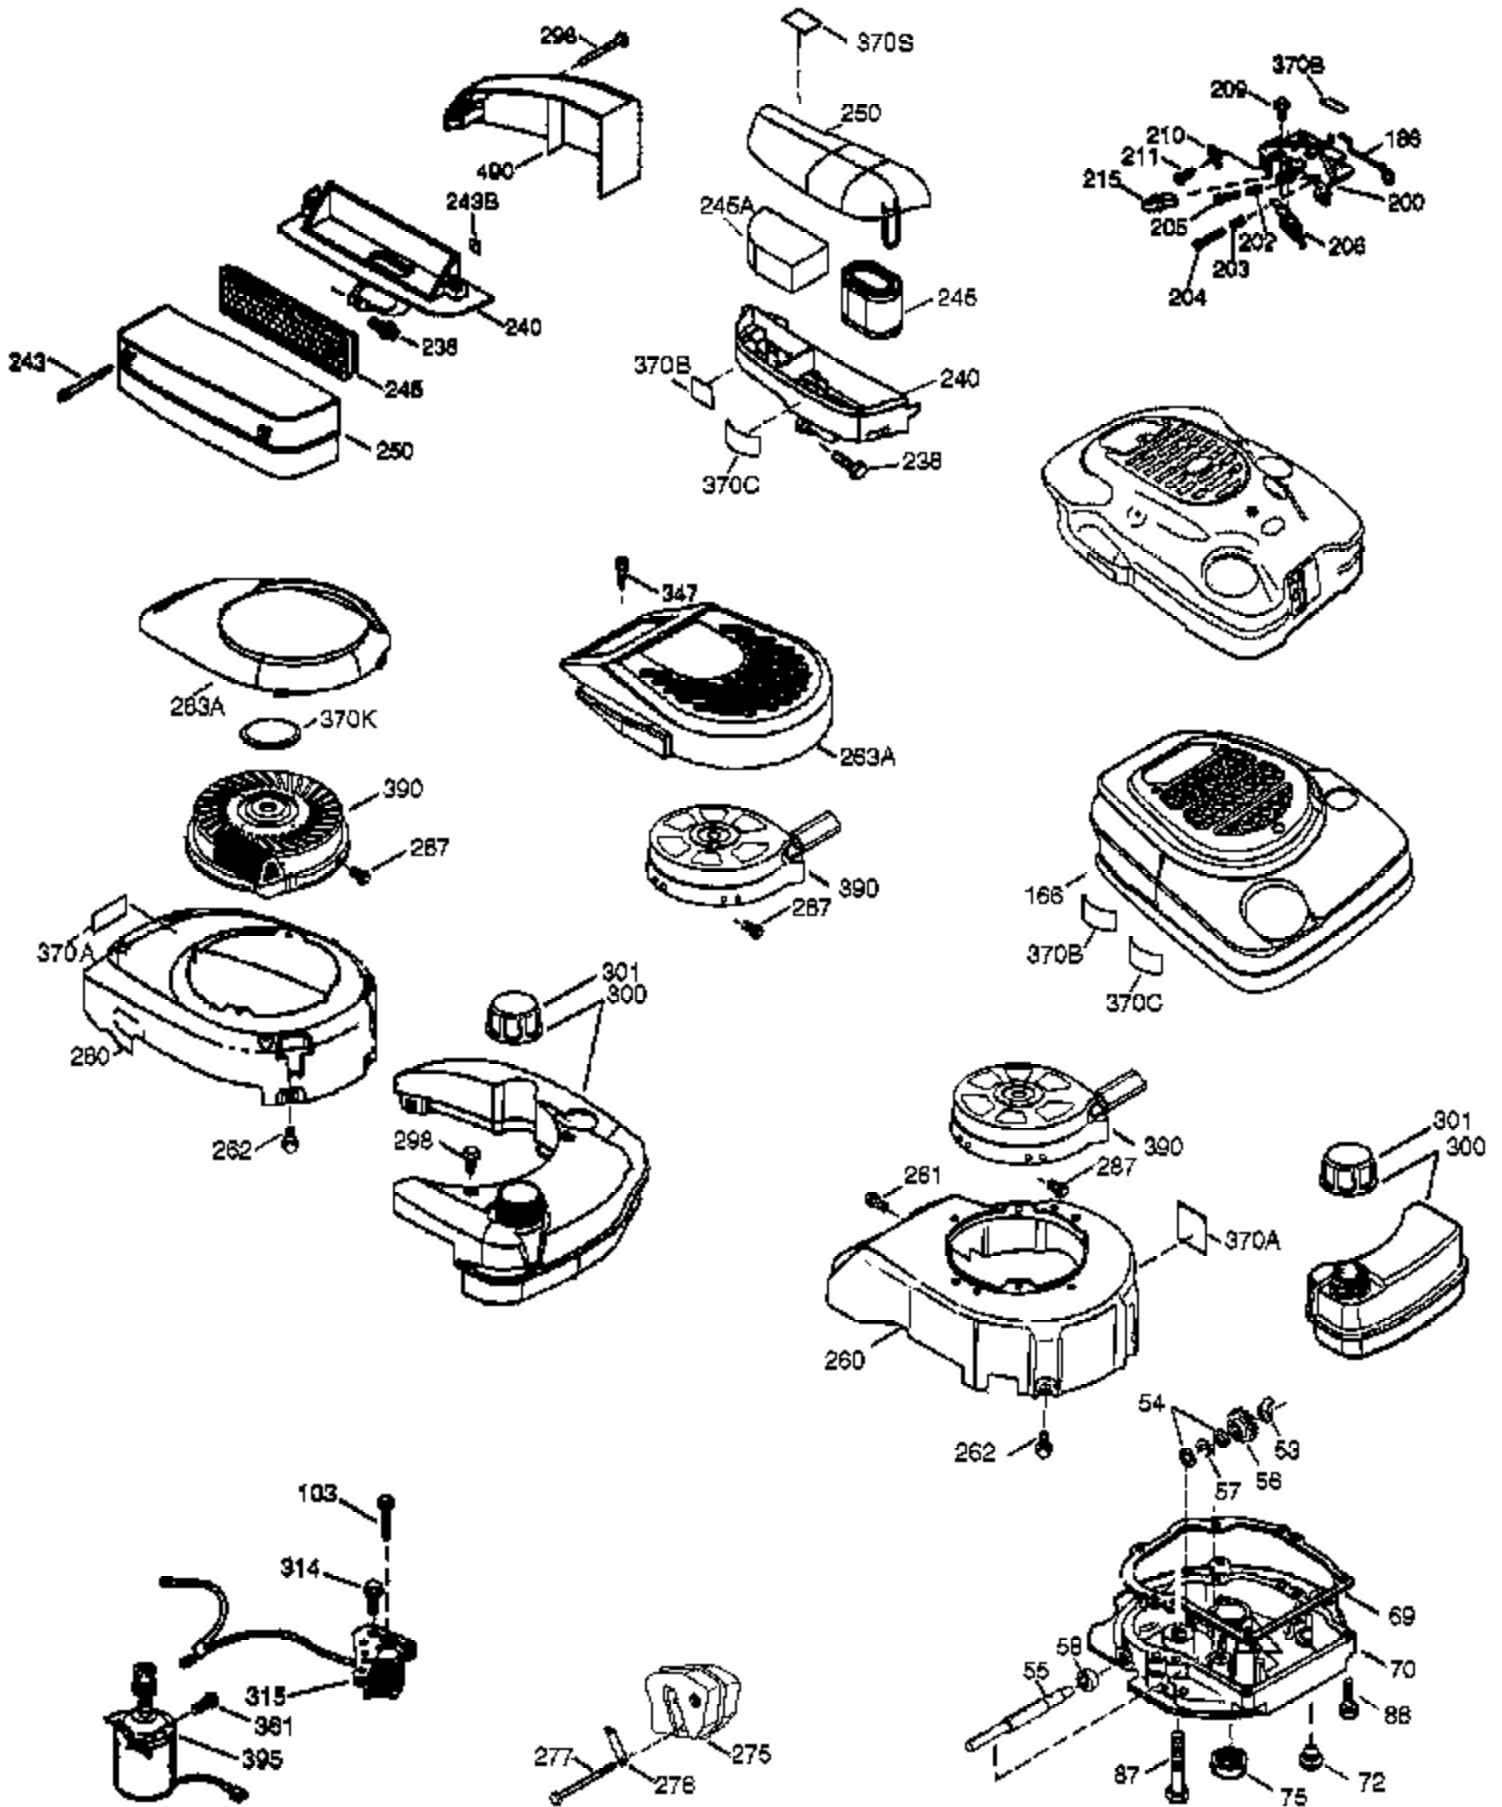

Ref #	Part Number	Qty	Description
46	32610A	2	Connecting Rod Bolt
69	37609	1	* Mounting Flange Gasket
70	37608	1	Mounting Flange (Incl. 72 thru 83)
72	37614	1	Oil Drain Plug
75	27897	1	Oil Seal
86	650488	1	Screw, 1/4-20 x 1/1/4"
103	651007	2	Screw, T-15, 10-24 x 15/16"
166	37636	1	Engine Shroud Ass'y
186	34337	1	Governor Link
200	35727	1	Control Bracket (Incl. 202 thru 206)
202	36482	1	Compression Spring
203	31342	1	Compression Spring
204	651029	1	Screw, T-10, 5-40 x 7/16"
205	651019	1	Screw, T-10, 6-32 x 41/64"
206	610973	1	Terminal
209	30200	2	Screw, 10-24 x 9/16"
215	32410	1	Control Knob (Red-239)
238	650932	2	Air Cleaner Mtg Screw 10-32 x 49/64"
243	650898A	4	Shroud Mtg. Screw 10-32 x 27/32"
245	36905	1	Air Filter
250	37122	1	Air Cleaner Cover (Black)
260	37635	1	Blower Housing (Black)
262	650831	2	Screw, 1/4-20 x 1/2"
275	36950A	1	Muffler
276	36949	1	Locking Plate
277	651039	2	Screw, 1/4-20 x 2-47/64"
287	650926	2	Screw, 8-32 x 21/64"
300	35586	1	Fuel Tank (Black)(Incl. 292 & 301)
301	36246	1	Fuel Cap
355	590701	1	Starter Handle (Tec)
370B	35167	1	Control Decal (ISO)
370C	37318	1	Primer Decal (3X)
370A	36261	2	Lubrication Decal
390	590739	1	Rewind Starter (NOTE: This engine could have been built with 590702 starter).