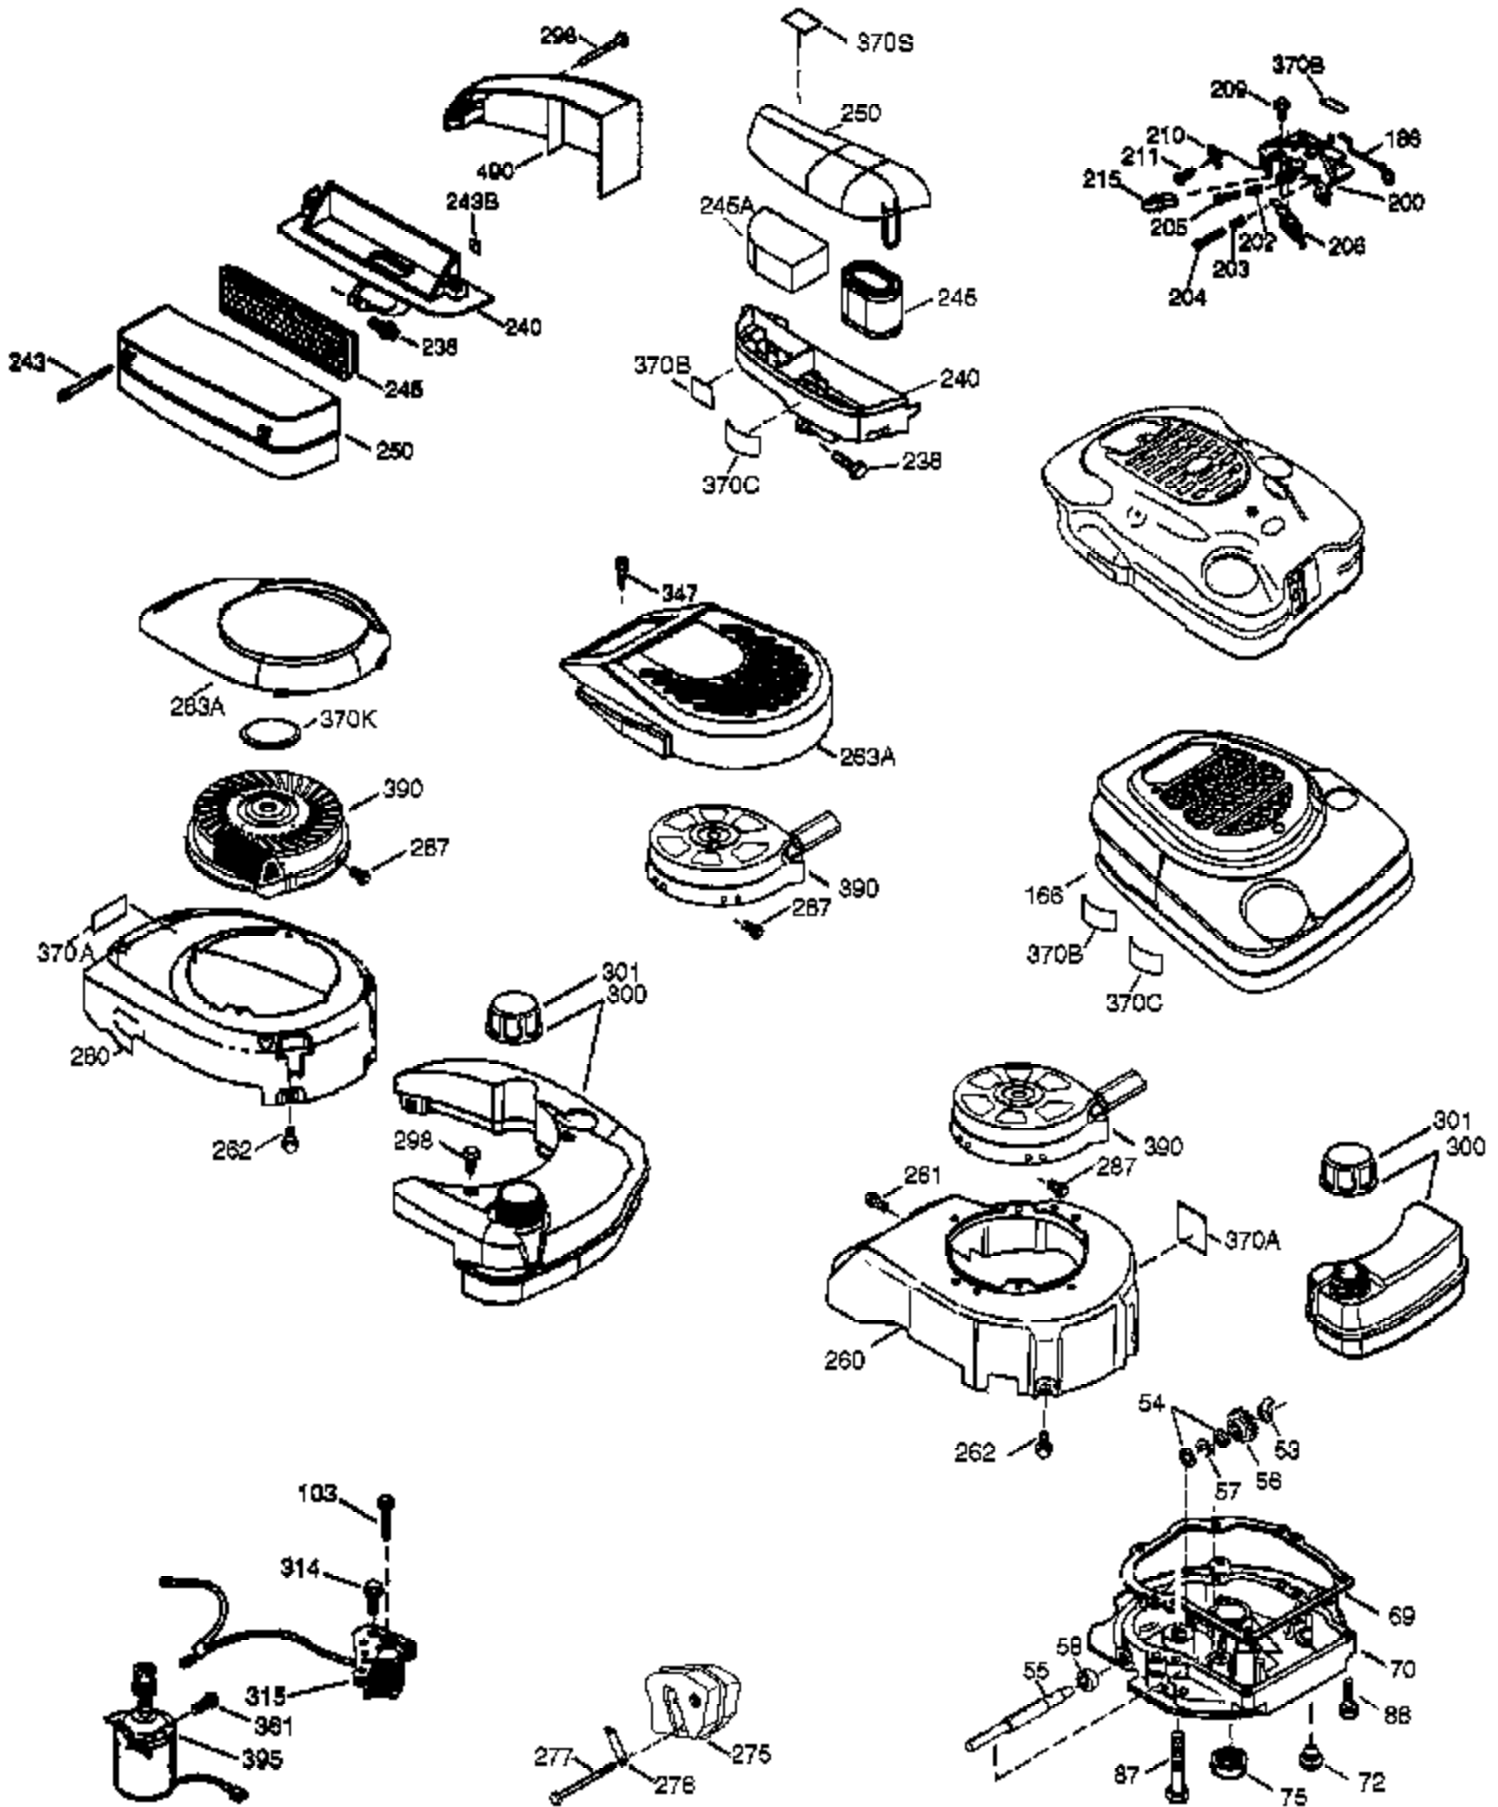

Ref #	Part Number	Qty	Description
46	32610A	2	Connecting Rod Bolt
69	37609	1	* Mounting Flange Gasket
70	37608	1	Mounting Flange (Incl. 72 thru 83)
72	37614	1	Oil Drain Plug
75	27897	1	Oil Seal
86	650488	1	Screw, 1/4-20 x 1/1/4"
103	651007	2	Screw, T-15, 10-24 x 15/16"
166	37636	1	Engine Shroud Ass'y
186	34337	1	Governor Link
200	35727	1	Control Bracket (Incl. 202 thru 206)
202	36482	1	Compression Spring
203	31342	1	Compression Spring
204	651029	1	Screw, T-10, 5-40 x 7/16"
205	651019	1	Screw, T-10, 6-32 x 41/64"
206	610973	1	Terminal
209	30200	2	Screw, 10-24 x 9/16"
215	32410	1	Control Knob (Red-239)
238	650932	2	Air Cleaner Mtg Screw 10-32 x 49/64"
243	650898A	4	Shroud Mtg. Screw 10-32 x 27/32"
245	36905	1	Air Filter
250	37122	1	Air Cleaner Cover (Black)
260	37635	1	Blower Housing (Black)
262	650831	2	Screw, 1/4-20 x 1/2"
275	36950A	1	Muffler
276	36949	1	Locking Plate
277	651039	2	Screw, 1/4-20 x 2-47/64"
287	650926	2	Screw, 8-32 x 21/64"
300	35586	1	Fuel Tank (Black)(Incl. 292 & 301)
301	36246	1	Fuel Cap
355	590701	1	Starter Handle (Tec)
370B	35167	1	Control Decal (ISO)
370C	37318	1	Primer Decal (3X)
370A	36261	2	Lubrication Decal
390	590739	1	Rewind Starter (NOTE: This engine could have been built with 590702 starter).