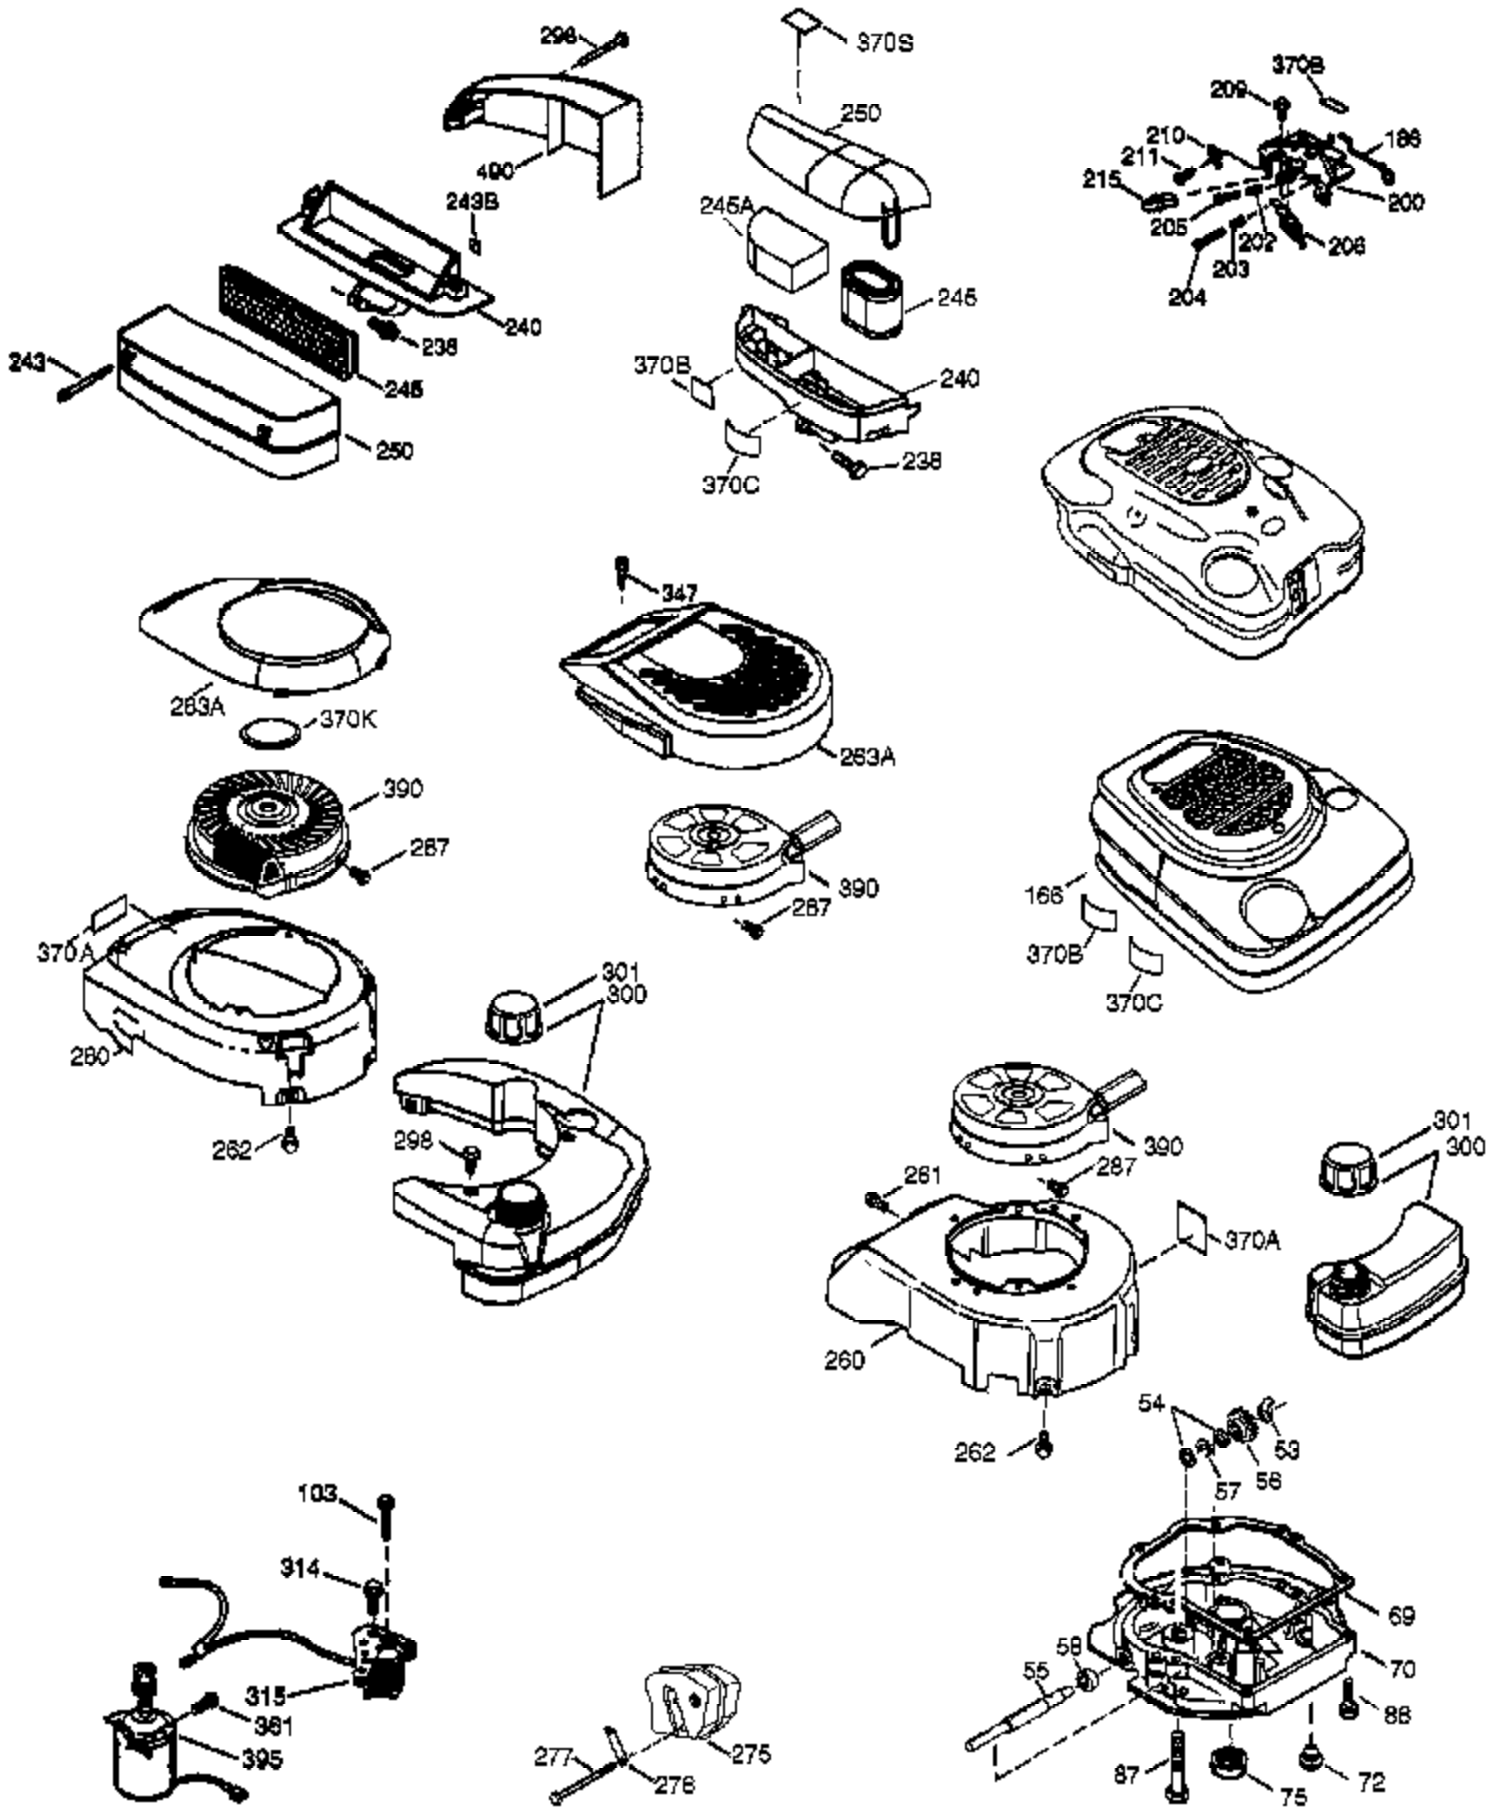

Ref #	Part Number	Qty	Description
46	32610A	2	Connecting Rod Bolt
69	37797	1	* Mounting Flange Gasket
70	37489	1	Mounting Flange (Incl. 72 thru 83)
72	36083	1	Oil Drain Plug
75	27897	1	Oil Seal
86	650488	1	Screw, 1/4-20 x 1/1/4"
101A	611284	1	Spark Plug Shield
103	651007	2	Screw, T-15, 10-24 x 15/16"
143	30200	2	Screw, 10-24 x 9/16"
166	37687	1	Engine Shroud (Yellow)
186	34337	1	Governor Spring Link
200	33131A	1	Control Bracket Ass'y (Inc. 202 thru 206)
202	36482	1	Compression Spring
203	31342	1	Compression Spring
204	651029	1	Screw, T-10, 5-40 x 7/16"
205	651019	1	Screw, T-10, 6-32 x 41/64"
206	610973	1	Terminal
210	27793	1	Conduit Clip
211	28942	1	Screw, 10-32 x 3/8"
238	650932	2	Air Cleaner Mtg Screw 10-32 x 49/64"
243	650898A	4	Shroud Mtg. Screw 10-32 x 27/32"
245	36905	1	Air Filter
250	37122	1	Air Cleaner Cover (Black)
260	37686	1	Blower Housing (Black)
261D	651073	4	Screw T-20 10-16 x 15/32"
262	650831	2	Screw, 1/4-20 x 1/2"
275	36950A	1	Muffler
276	36949	1	Locking Plate
277	651039	2	Screw, 1/4-20 x 2-47/64"
287	650926	2	Screw, 8-32 x 21/64"
300	37484	1	Fuel Tank (Natural Incl. 292 & 301)
301	36246	1	Fuel Cap
355	590701	1	Starter Handle (Tec)
370A	36261	2	Lubrication Decal
370C	37318	1	Primer Decal (3X)
390	590739	1	Rewind Starter (NOTE: This engine could have been built with 590702 starter).