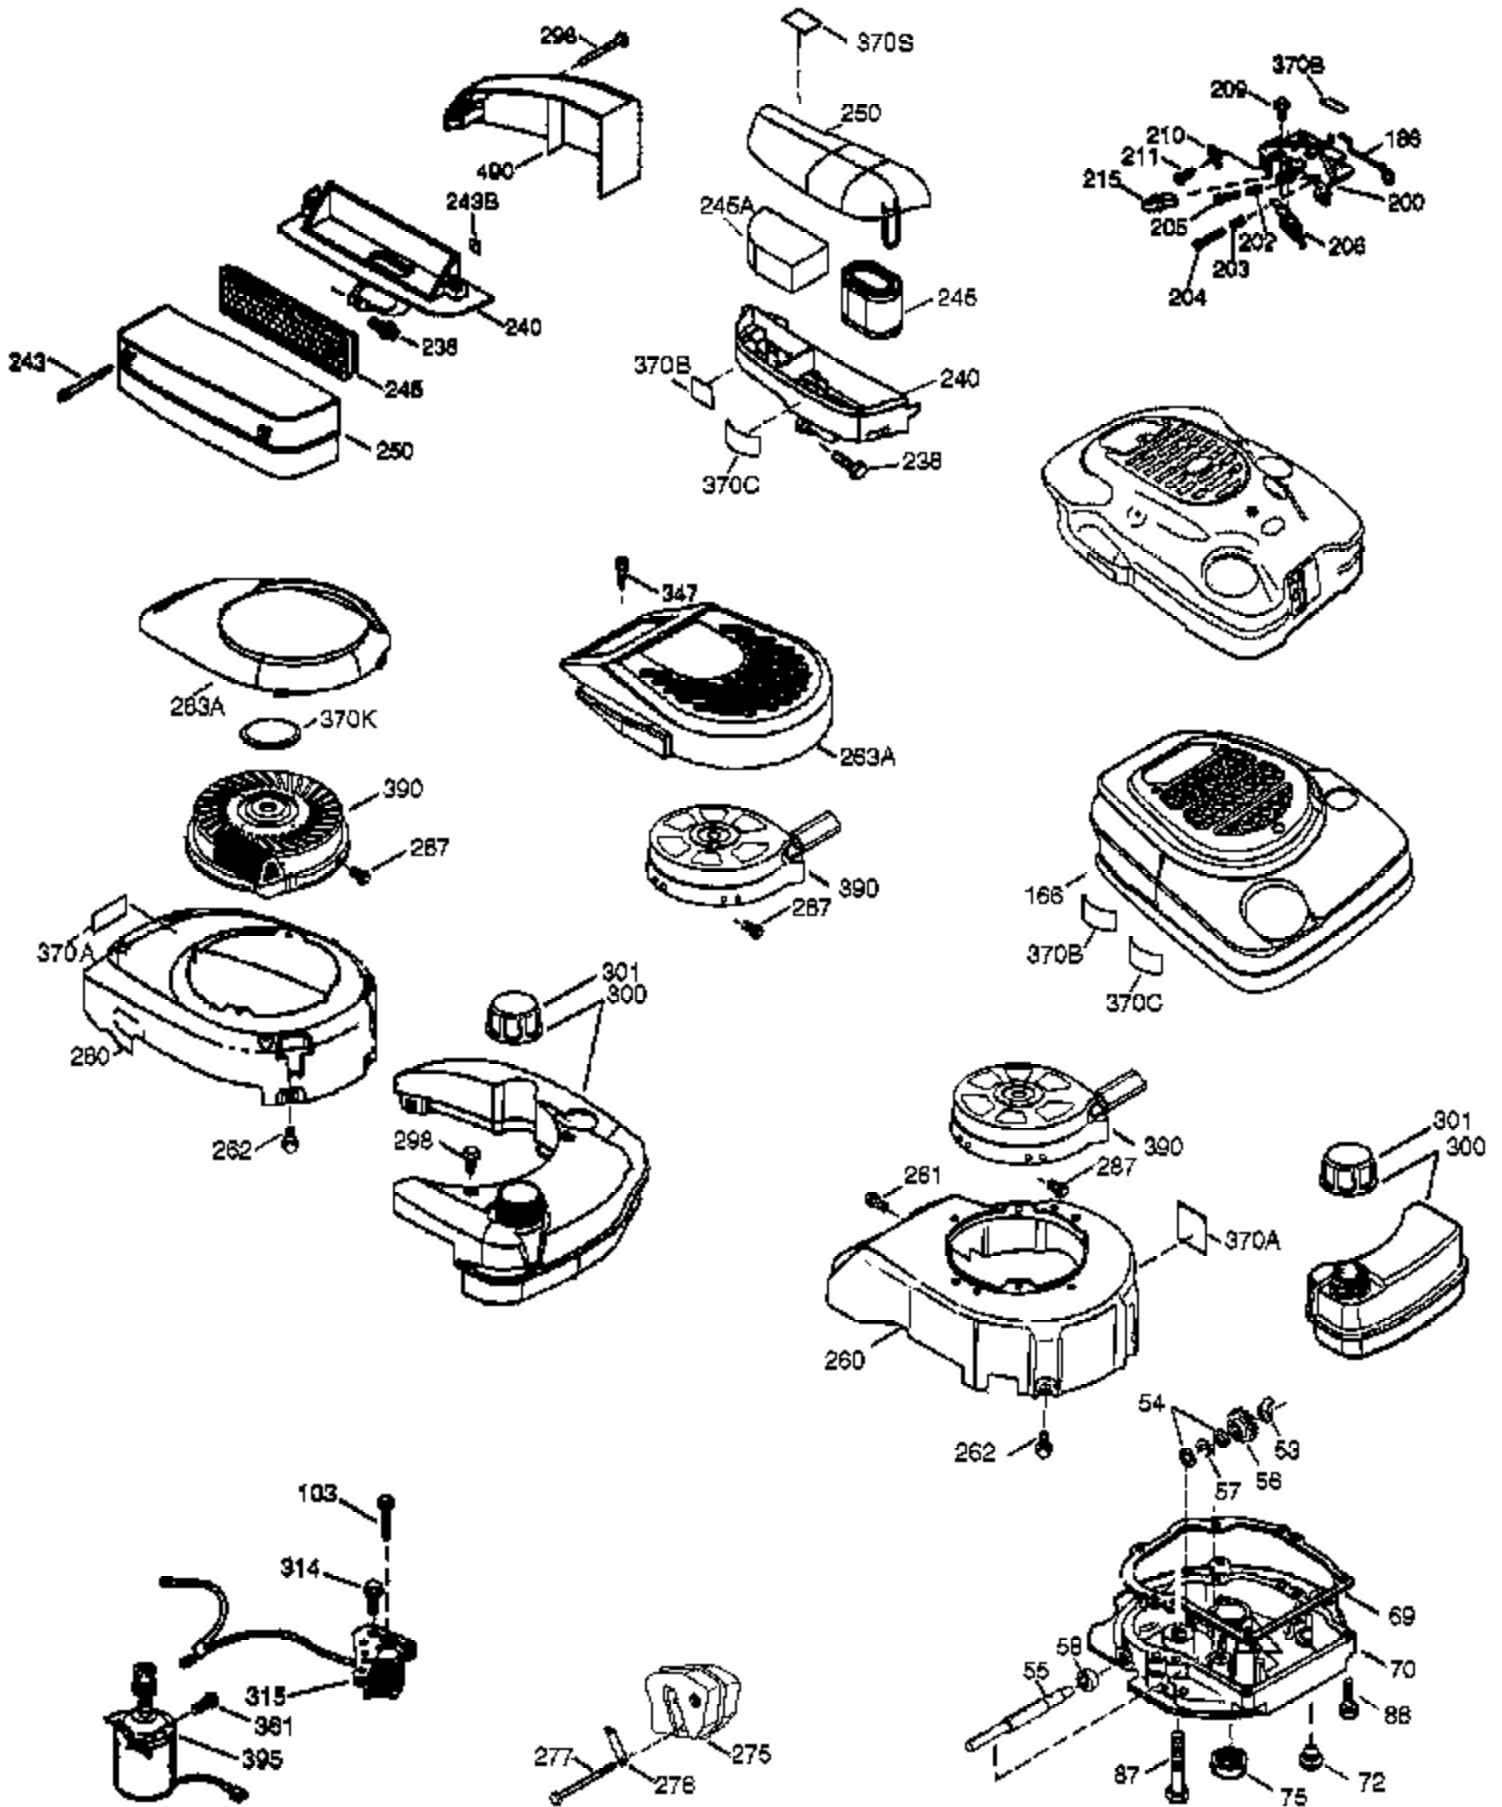

Ref #	Part Number	Qty	Description
46	32610A	2	Connecting Rod Bolt
69	37797	1	* Mounting Flange Gasket
70	34311E	1	Mounting Flange (Incl. 72 thru 83,306)
72	36083	1	Oil Drain Plug
75	27897	1	Oil Seal
86	650488	6	Screw, 1/4-20 x 1-1/4"
103	651007	2	Screw, Torx T-15, 10-24 x 15/16"
186	36255	1	Governor Link
200	37134	1	Control Bracket
209	30200	2	Screw, 10-24 x 9/16"
238	650937	2	Screw, 10-32 x 43/64"
240	37015	1	Air Cleaner Body (Incl. 239 & 243B)
243B	650967	2	Square Nut, M-5 x 0.8-6H
243	650966	2	Screw, M-5 x 0.8-6g x 2-7/16"
245	35500	1	Air Cleaner Filter
250	37016	1	Air Cleaner Cover
260	37012	1	Blower Housing
261	30063	2	Screw, Torx T-30, 1/4-20 x 1/2"
262	650831	2	Screw, 1/4-20 x 1/2"
263A	37013	1	Starter Grill
275	37088	1	Muffler
276	36949	1	Locking Plate
277	651039	2	Screw, 1/4-20 x 2-47/64"
287	650926	2	Screw, 8-32 x 21/64"
298	28763	3	Screw, 10-32 x 35/64"
300	37020	1	Fuel Tank (Incl. 292 & 301)
301	36246	1	Fuel Cap
370C	37199	1	Primer Decal
370A	36261	2	Lubrication Decal
390	590739	1	Rewind Starter (NOTE: This engine could hav been built with 590702 starter).
490	37018	1	Cover