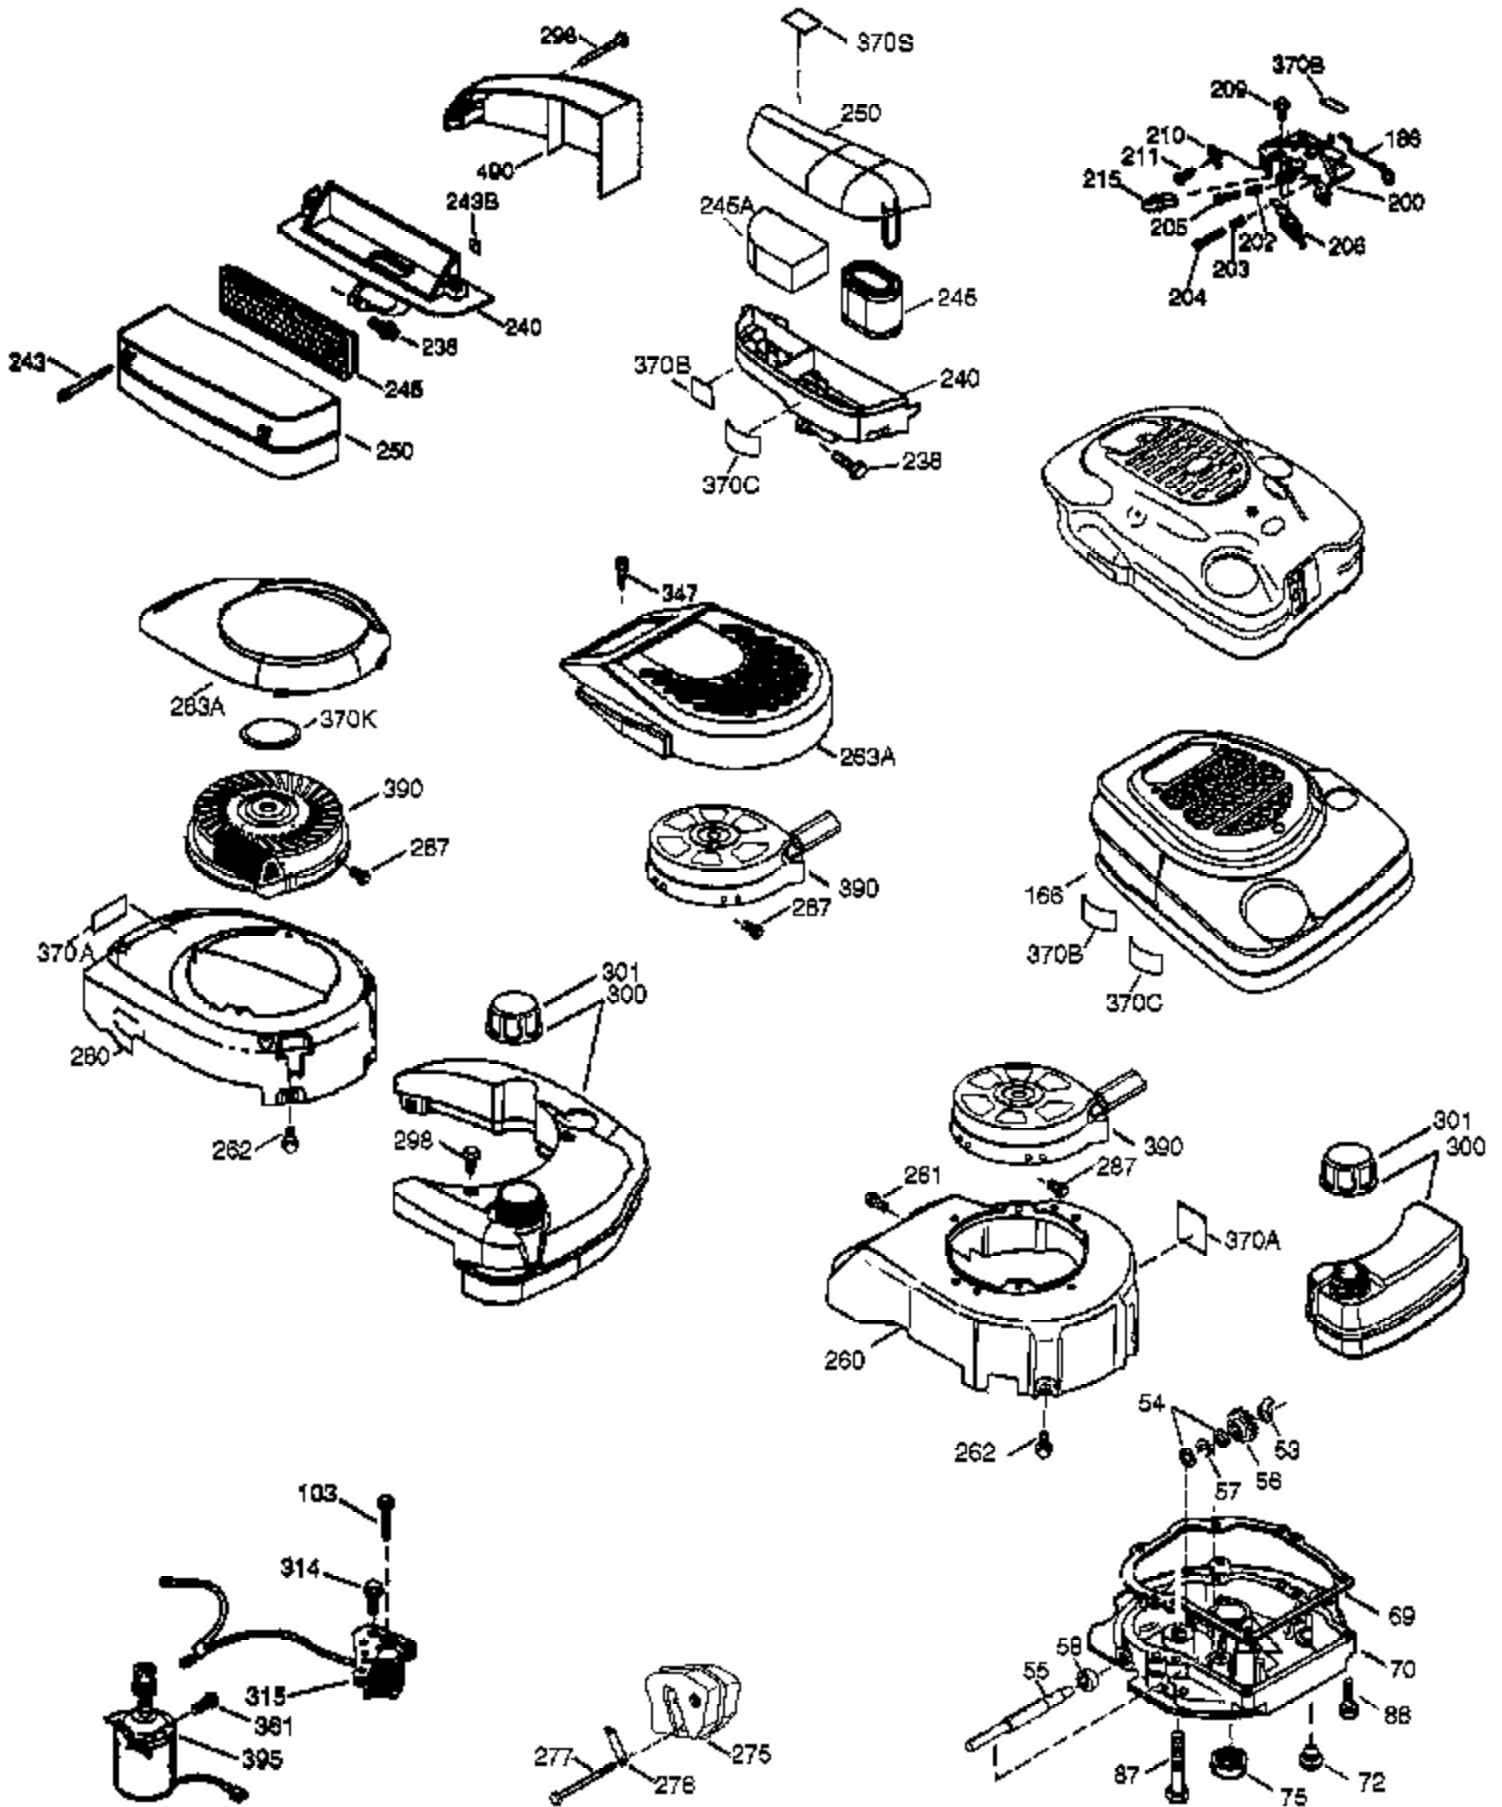

Ref #	Part Number	Qty	Description
3	0		RPM High 3100 to 3400 RPM Low 2000 to 2300
46	32610A	2	Connecting Rod Bolt
69	35261	1	* Mounting Flange Gasket
70	34311E	1	Mounting Flange (Incl. 72 thru 83,306)
72	36083	1	Oil Drain Plug
75	27897	1	Oil Seal
86	650488	6	Screw, 1/4-20 x 1-1/4"
103	651007	2	Screw, Torx T-15, 10-24 x 15/16"
186	34337	1	Governor Link
200	33131A	1	Control Bracket (Incl. 202 thru 205)
202	36482	1	Compression Spring
203	31342	1	Compression Spring
204	651029	1	Screw, Torx T-10, 5-40 x 7/16"
205	651019	1	Screw, Torx T-10, 8-32 x 41/64"
209	30200	2	Screw, 10-24 x 9/16"
238	650806	2	Screw, 10-32 x 5/8"
240	36743	1	Air Cleaner Body
245	36745	1	Air Cleaner Filter
250	36744	1	Air Cleaner Cover
260	37204	1	Blower Housing
261	650853	1	Screw, Torx T-30, 1/4-20 x 1/2"
262	650831	2	Screw, 1/4-20 x 1/2"
263A	36758	1	Starter Grill
275	37275	1	Muffler
276	36949	1	Locking Plate
277	651039	2	Screw, 1/4-20 x 2-47/64"
287	650926	2	Screw, 8-32 x 21/64"
298	28763	3	Screw, 10-32 x 35/64"
300	36757	1	Fuel Tank (Incl. 292 & 301)
301	36246	1	Fuel Cap
370K	36695	1	Starter Decal
370C	37199	1	Primer Decal
370A	36261	1	Lubrication Decal
390	590737	1	Rewind Starter (NOTE: This engine could hav been built with 590694 starter).