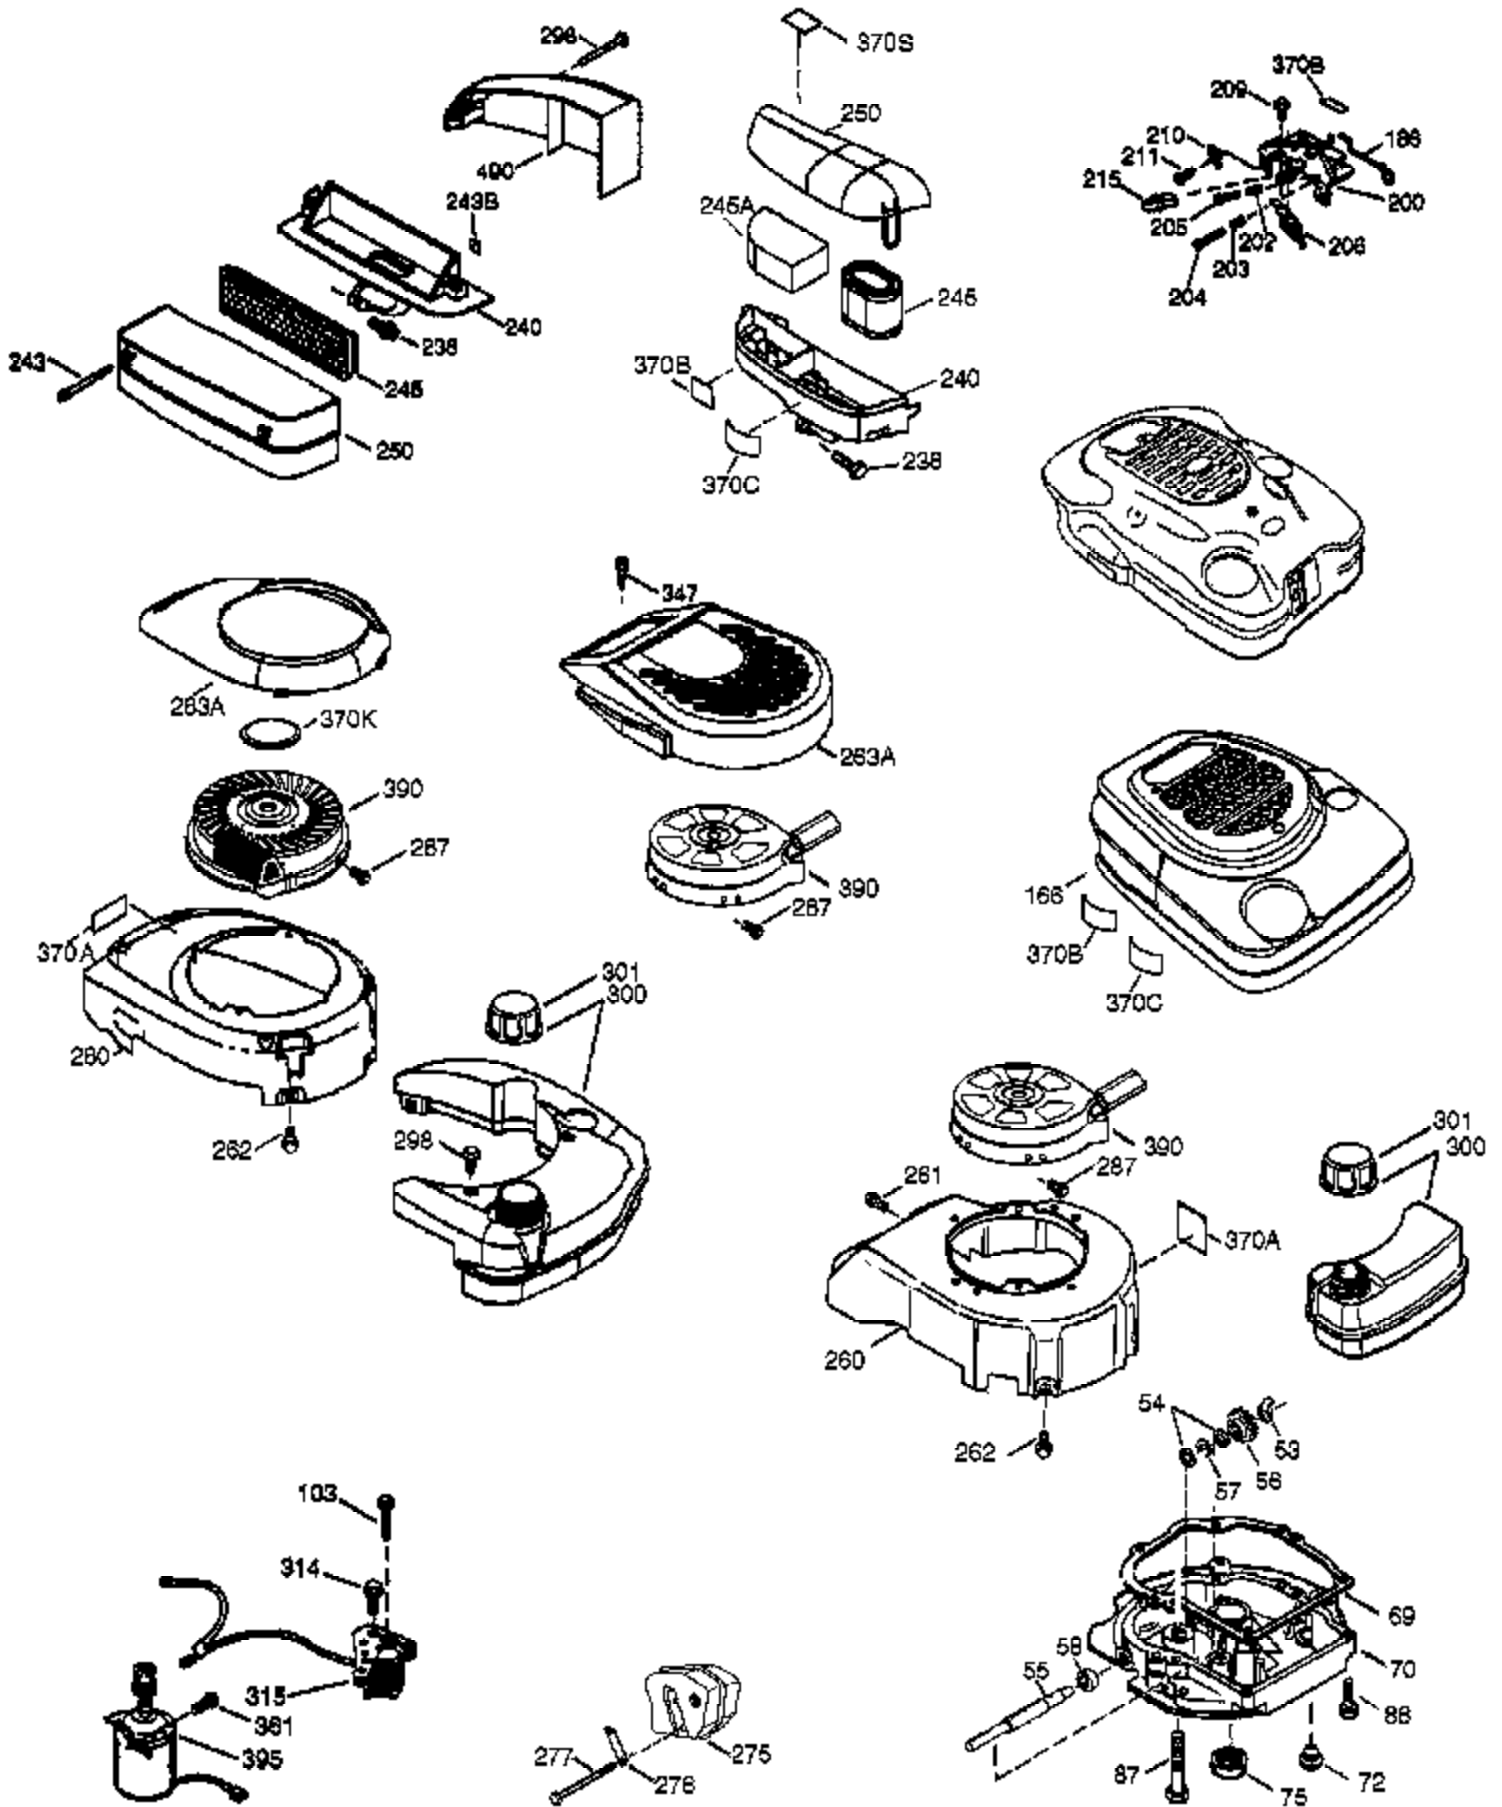

Ref #	Part Number	Qty	Description
46	32610A	2	Connecting Rod Bolt
69	37609	1	* Mounting Flange Gasket
70	34311E	1	Mounting Flange (Incl. 72 thru 83,306)
72	36083	1	Oil Drain Plug
75	27897	1	Oil Seal
86	650488	6	Screw, 1/4-20 x 1-1/4"
103	651007	2	Screw, T-15, 10-24 x 15/16"
186	34337	1	Governor Link
200	33131A	1	Control Bracket (Incl. 202 thru 206)
202	36482	1	Compression Spring
203	31342	1	Compression Spring
204	651029	1	Screw, Torx T-10, 5-40 x 7/16"
205	651019	1	Screw, T-10, 6-32 x 41/64"
206	610973	1	Terminal
209	30200	2	Screw, 10-24 x 9/16"
210	27793	1	Conduit Clip
211	28942	1	Screw, 8-32 x 3/8"
238	650806	2	Screw, 10-32 x 5/8"
240	36743	1	Air Cleaner Body
245A	36746	1	Pre-Air Cleaner Filter
245	36745	1	Air Cleaner Filter
250	36744	1	Air Cleaner Cover
260	37204	1	Blower Housing
261	650853	1	Screw, T-30, 1/4-20 x 1/2"
262	650831	2	Screw, 1/4-20 x 1/2"
263A	36758	1	Starter Grill
275	36950A	1	Muffler (Incl. 276 & 277)
276	36949	1	Locking Plate
277	651039	2	Screw, 1/4-20 x 2-47/64"
287	650926	2	Screw, 8-32 x 21/64"
298	28763	3	Screw, 10-32 x 35/64"
300	36757	1	Fuel Tank (Incl. 292 & 301)
301	36246	1	Fuel Cap
370A	36261	2	Lubrication Decal
370K	36695	1	Starter Decal
370C	37318	1	Primer Decal
390	590737	1	Rewind Starter (NOTE: This engine could have been built with 590694 starter.)