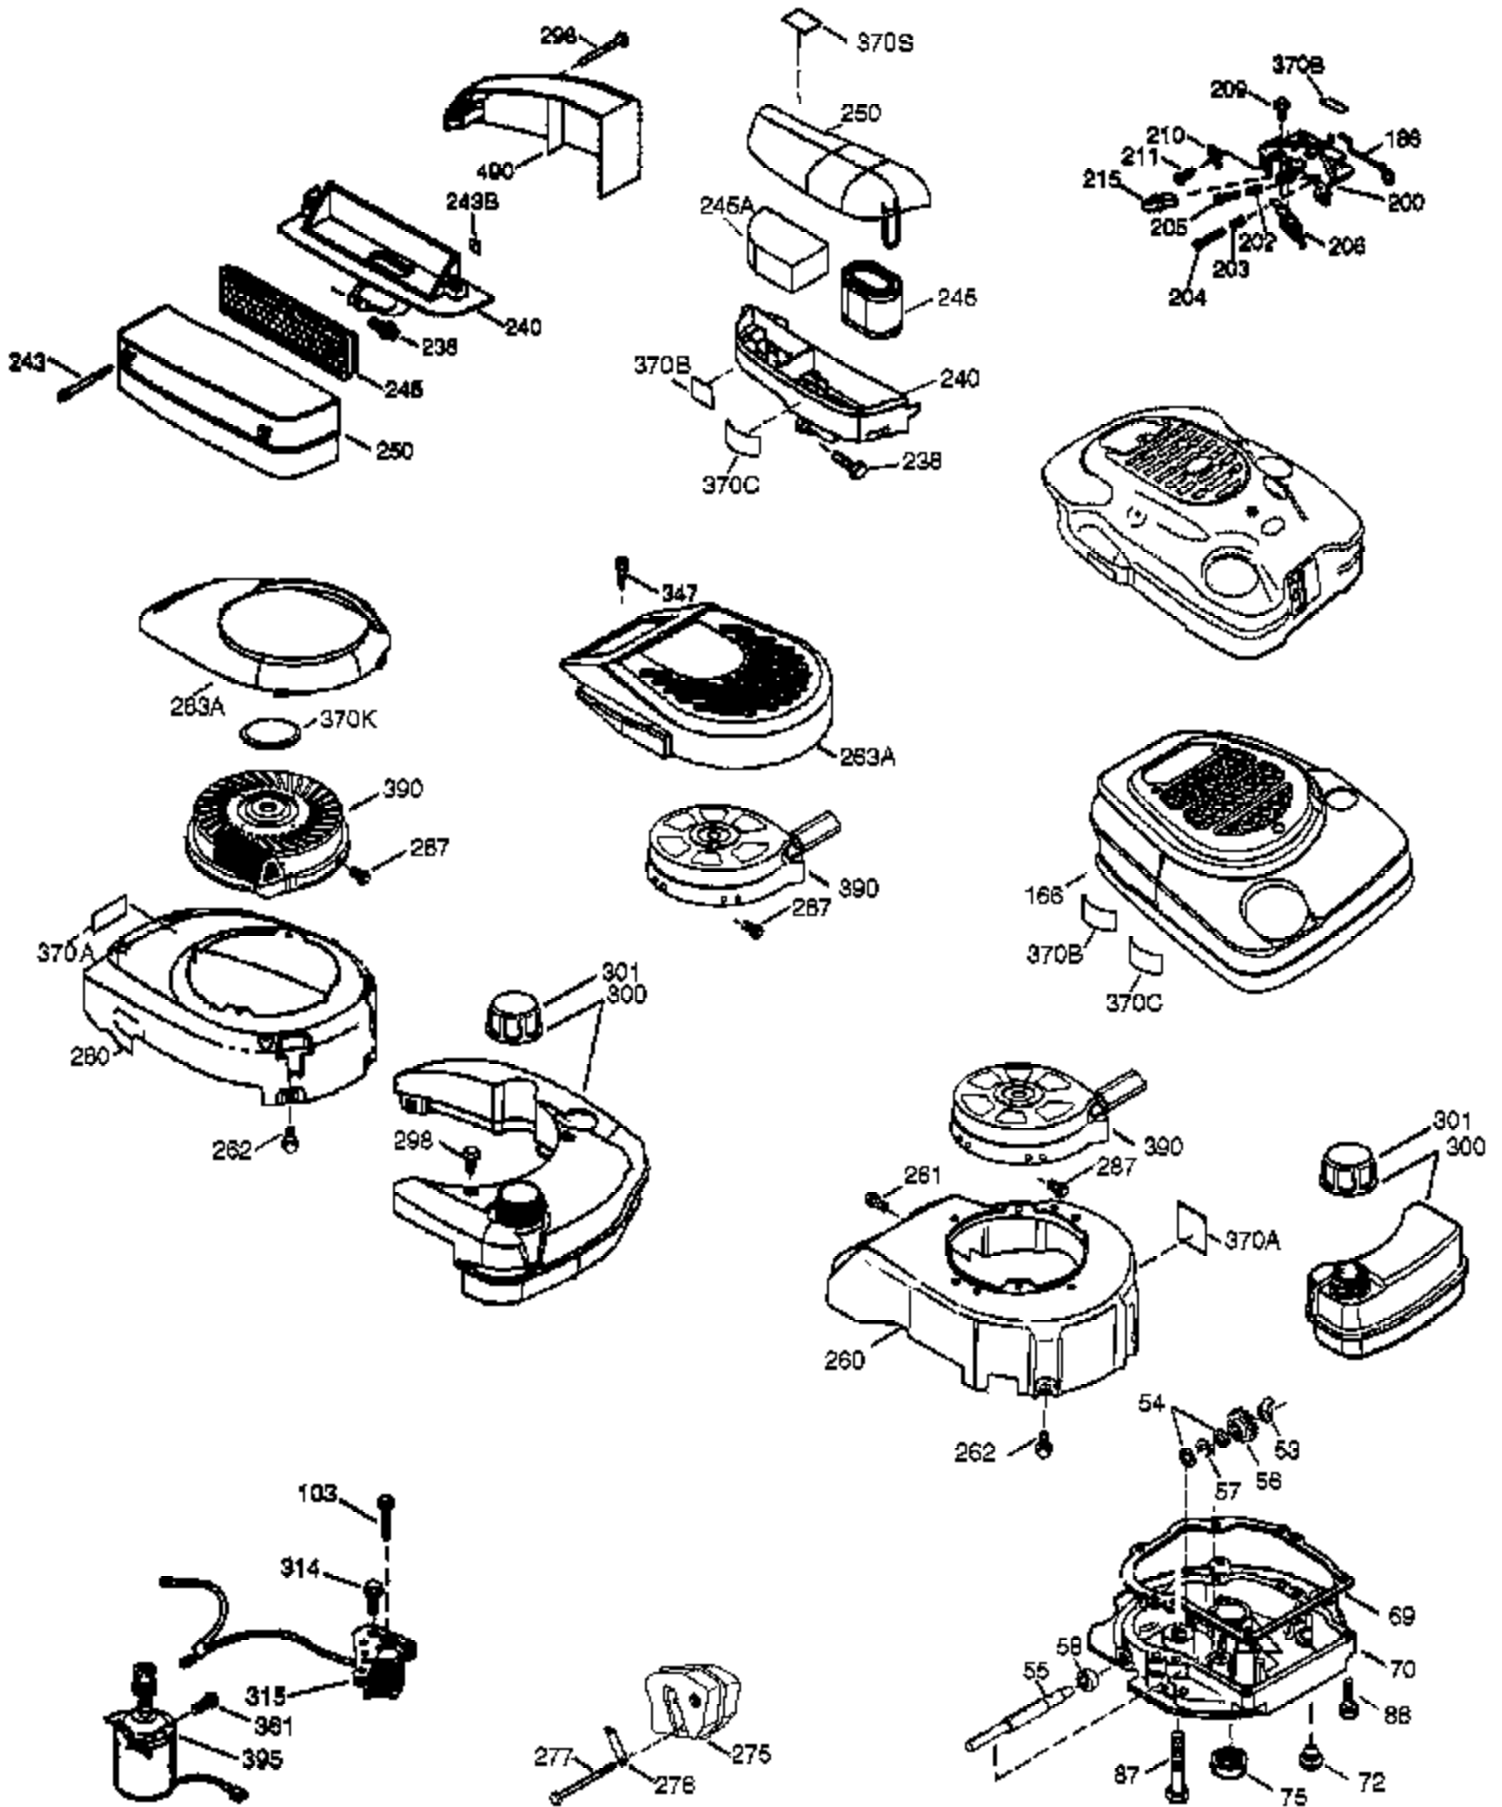

Ref #	Part Number	Qty	Description
46	32610A	2	Connecting Rod Bolt
69	35261	1	* Mounting Flange Gasket
70	34311E	1	Mounting Flange (Incl. 72 thru 83,306)
72	36083	1	Oil Drain Plug
75	27897	1	Oil Seal
86	650488	6	Screw, 1/4-20 x 1-1/4"
103	651007	2	Screw, Torx T-15, 10-24 x 15/16"
186	34337	1	Governor Link
200	33131A	1	Control Bracket (Incl. 202 thru 206)
202	36482	1	Compression Spring
203	31342	1	Compression Spring
204	651029	1	Screw, Torx T-10, 5-40 x 7/16"
205	651019	1	Screw, Torx T-10, 6-32 x 41/64"
206	610973	1	Terminal
209	30200	2	Screw, 10-24 x 9/16"
210	27793	1	Conduit Clip
211	28942	1	Screw, 8-32 x 3/8"
238	650806	2	Screw, 10-32 x 5/8"
240	36743	1	Air Cleaner Body
245A	36746	1	Pre-Air Cleaner Filter
245	36745	1	Air Cleaner Filter
250	36744	1	Air Cleaner Cover
260	37204	1	Blower Housing
261	650853	1	Screw, Torx T-30, 1/4-20 x 1/2"
262	650831	2	Screw, 1/4-20 x 1/2"
263A	36758	1	Starter Grill
275	36950	1	Muffler (Incl. 276 & 277)
276	36949	1	Locking Plate
277	651039	2	Screw, 1/4-20 x 2-47/64"
287	650926	2	Screw, 8-32 x 21/64"
298	28763	3	Screw, 10-32 x 35/64"
300	36757	1	Fuel Tank (Incl. 292 & 301)
301	36246	1	Fuel Cap
370A	36261	2	Lubrication Decal
370K	36695	1	Starter Decal
370C	37199	1	Primer Decal
390	590737	1	Rewind Starter (NOTE: This engine could have been built with 590694 starter).