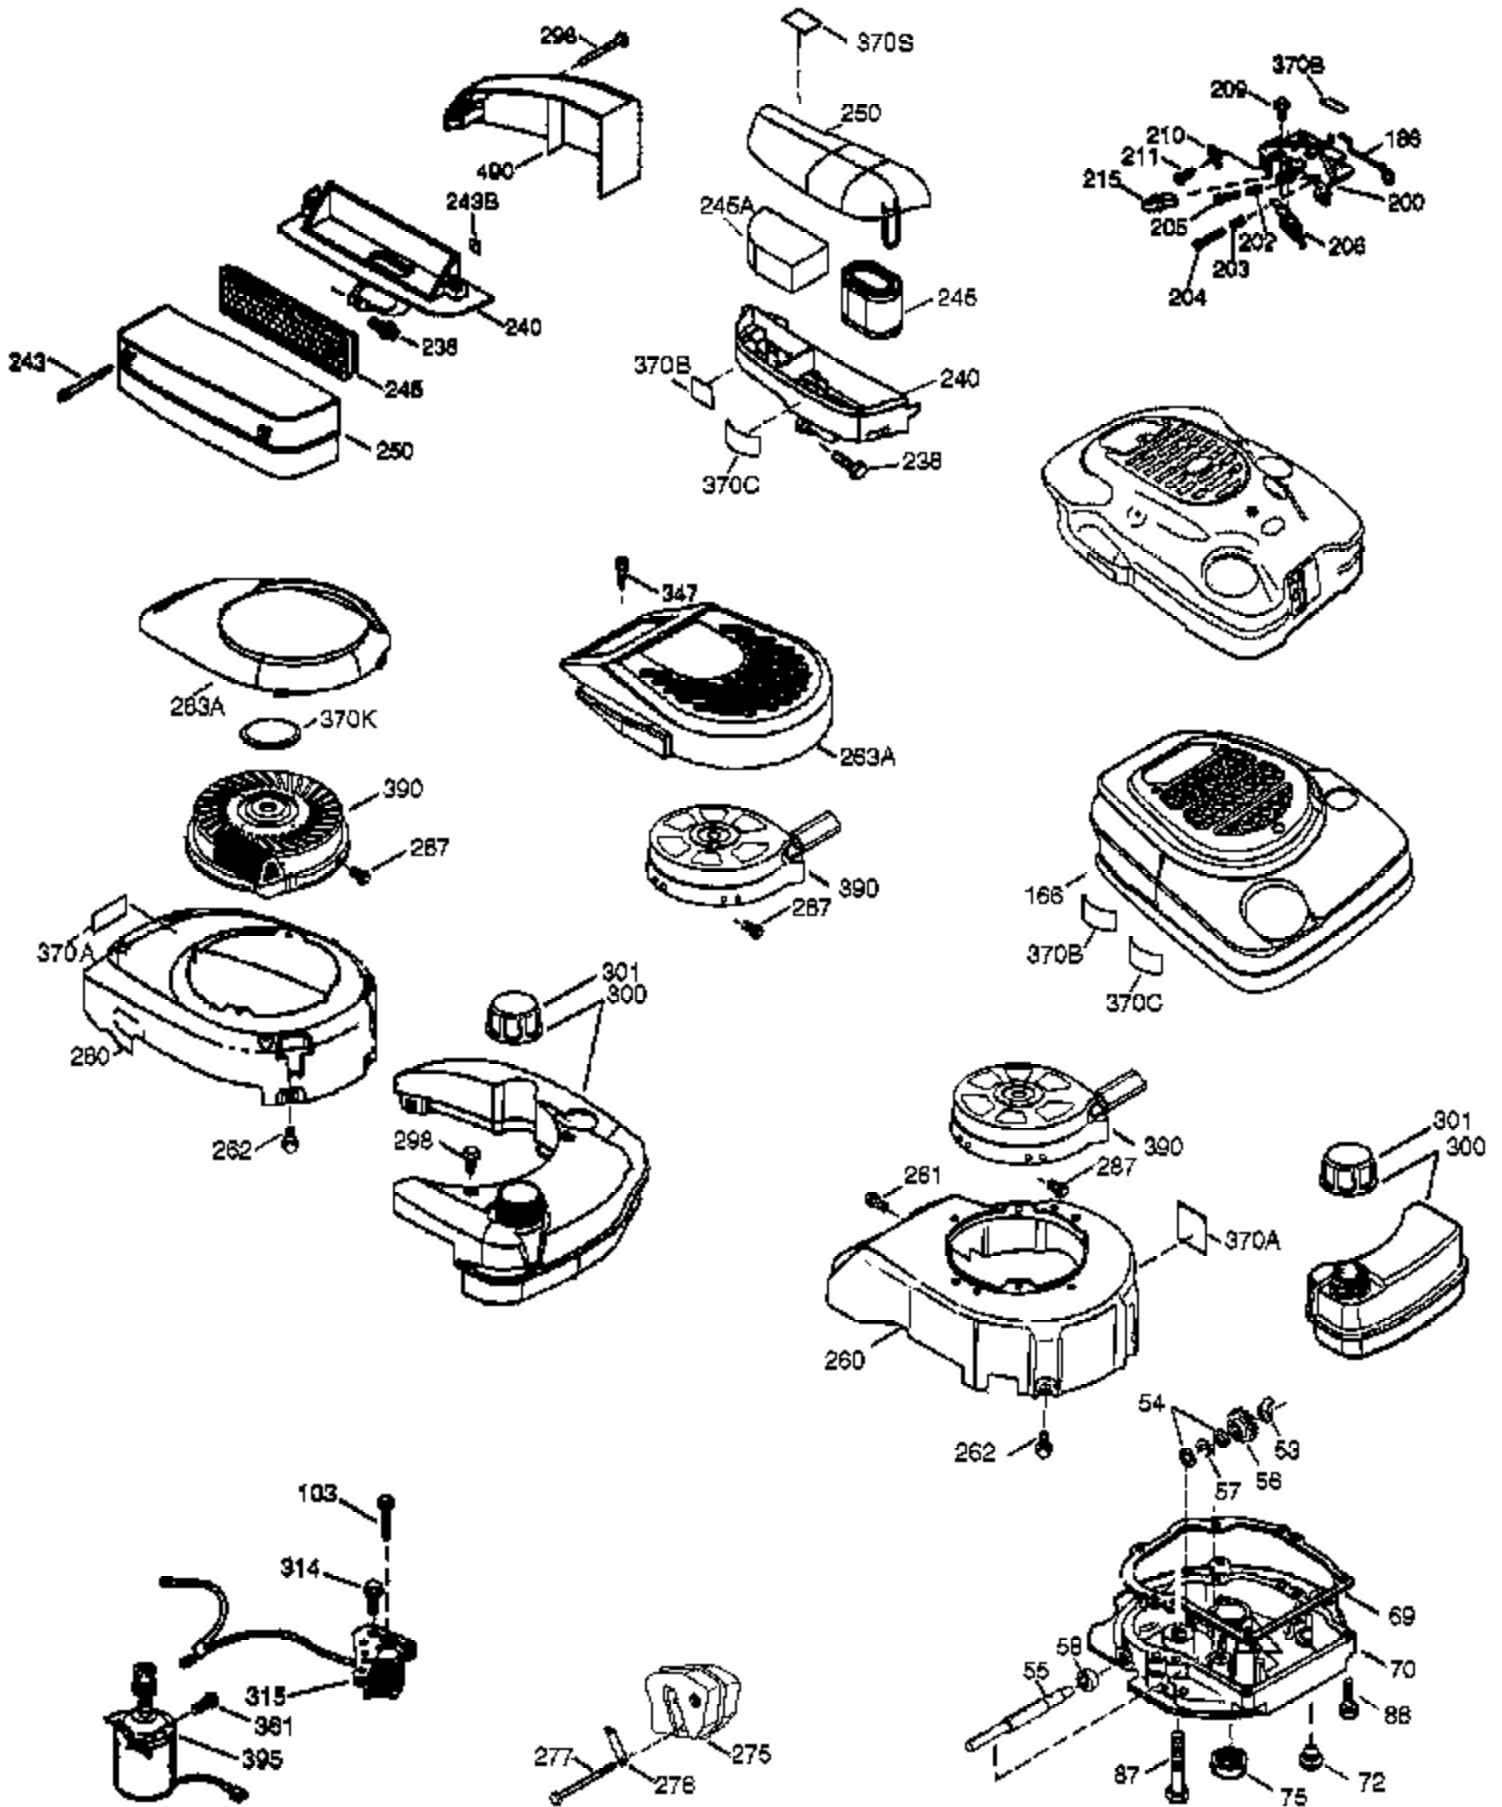

Ref #	Part Number	Qty	Description
153	36649	1	Push Rod Guide
154	650913	1	Rocker Arm Stud
155	35624A	1	Rocker Arm
157	650914	1	Lock Nut
158	36629	2	Push Rod
159	35626	1	* Rocker Arm Cover Gasket
160	35627	1	Rocker Arm Housing
161	30063	4	Screw,T-30, 1/4-20 x 1/2"
178	29752	2	Nut & Lock Washer, 1/4-28
182	30088A	2	Screw, 1/4-28 x 1"
184	26756	1	* Carburetor Gasket
185	37653	1	Intake Pipe
186	32653	1	Governor Link
187	37203	1	Spacer
189	650839	1	Screw, 1/4-20 x 3/8"
191	36559A	1	S.E. Brake Ass'y. (Incl. 195)
195	610973	1	Terminal
207	34336	1	Throttle Link
216	33086	1	Speed Adjustment Lever
223A	651043	2	Screw, 1/4-20 x 1-31/64"
223	651044	1	Screw, 1/4-20 x 2 25/32"
224	36581	2	* Intake Pipe Gasket
238	650932	2	Screw, 10-32 x 49/64"
238	650932	2	Screw, 10-32 x 49/64"
239	34338	1	* Air Cleaner Gasket
241	36919	1	Air Cleaner Collar
245	36905	1	Air Filter
250	37122	1	Air Cleaner Cover (Black)
260	37634	1	Blower Housing
261	650853	1	Screw, Torx T-30, 1/4-20 x 1/2"
262	650831	2	Screw, 1/4-20 x 1/2"
275	36950A	1	Muffler (Incl. 276 & 277)
276	36949	1	Locking Plate
277	651039	2	Screw, 1/4-20 x 2-47/64"
285	35000A	1	Starter Cup
287	650926	2	Screw, 8-32 x 21/64"
290	34357	1	Fuel Line
292	26460	2	Fuel Line Clamp
292	26460	1	Fuel Line Clamp
300	35586	1	Fuel Tank (Incl. 292 & 301)
301	36246	1	Fuel Cap
305	35577	1	Oil Fill Tube
306	36996	1	* "O" Ring
307	35499	1	"O" Ring
309	650562	1	Screw, 10-32 x 1/2"
310	36801	1	Dipstick
313	34080	1	Spacer Key
370C	37318	1	Primer Decal (3X)
370D	36534	1	Caution Decal
380	640272	1	Carburetor (Incl. 184)
390	590739	1	Rewind Starter (NOTE: This engine could have been built with 590702 starter.)
400	37617	1	* Gasket Set (Incl. items marked PK in notes.)
420	730225A	1	SAE 30 4-Cycle Engine Oil (Quart)