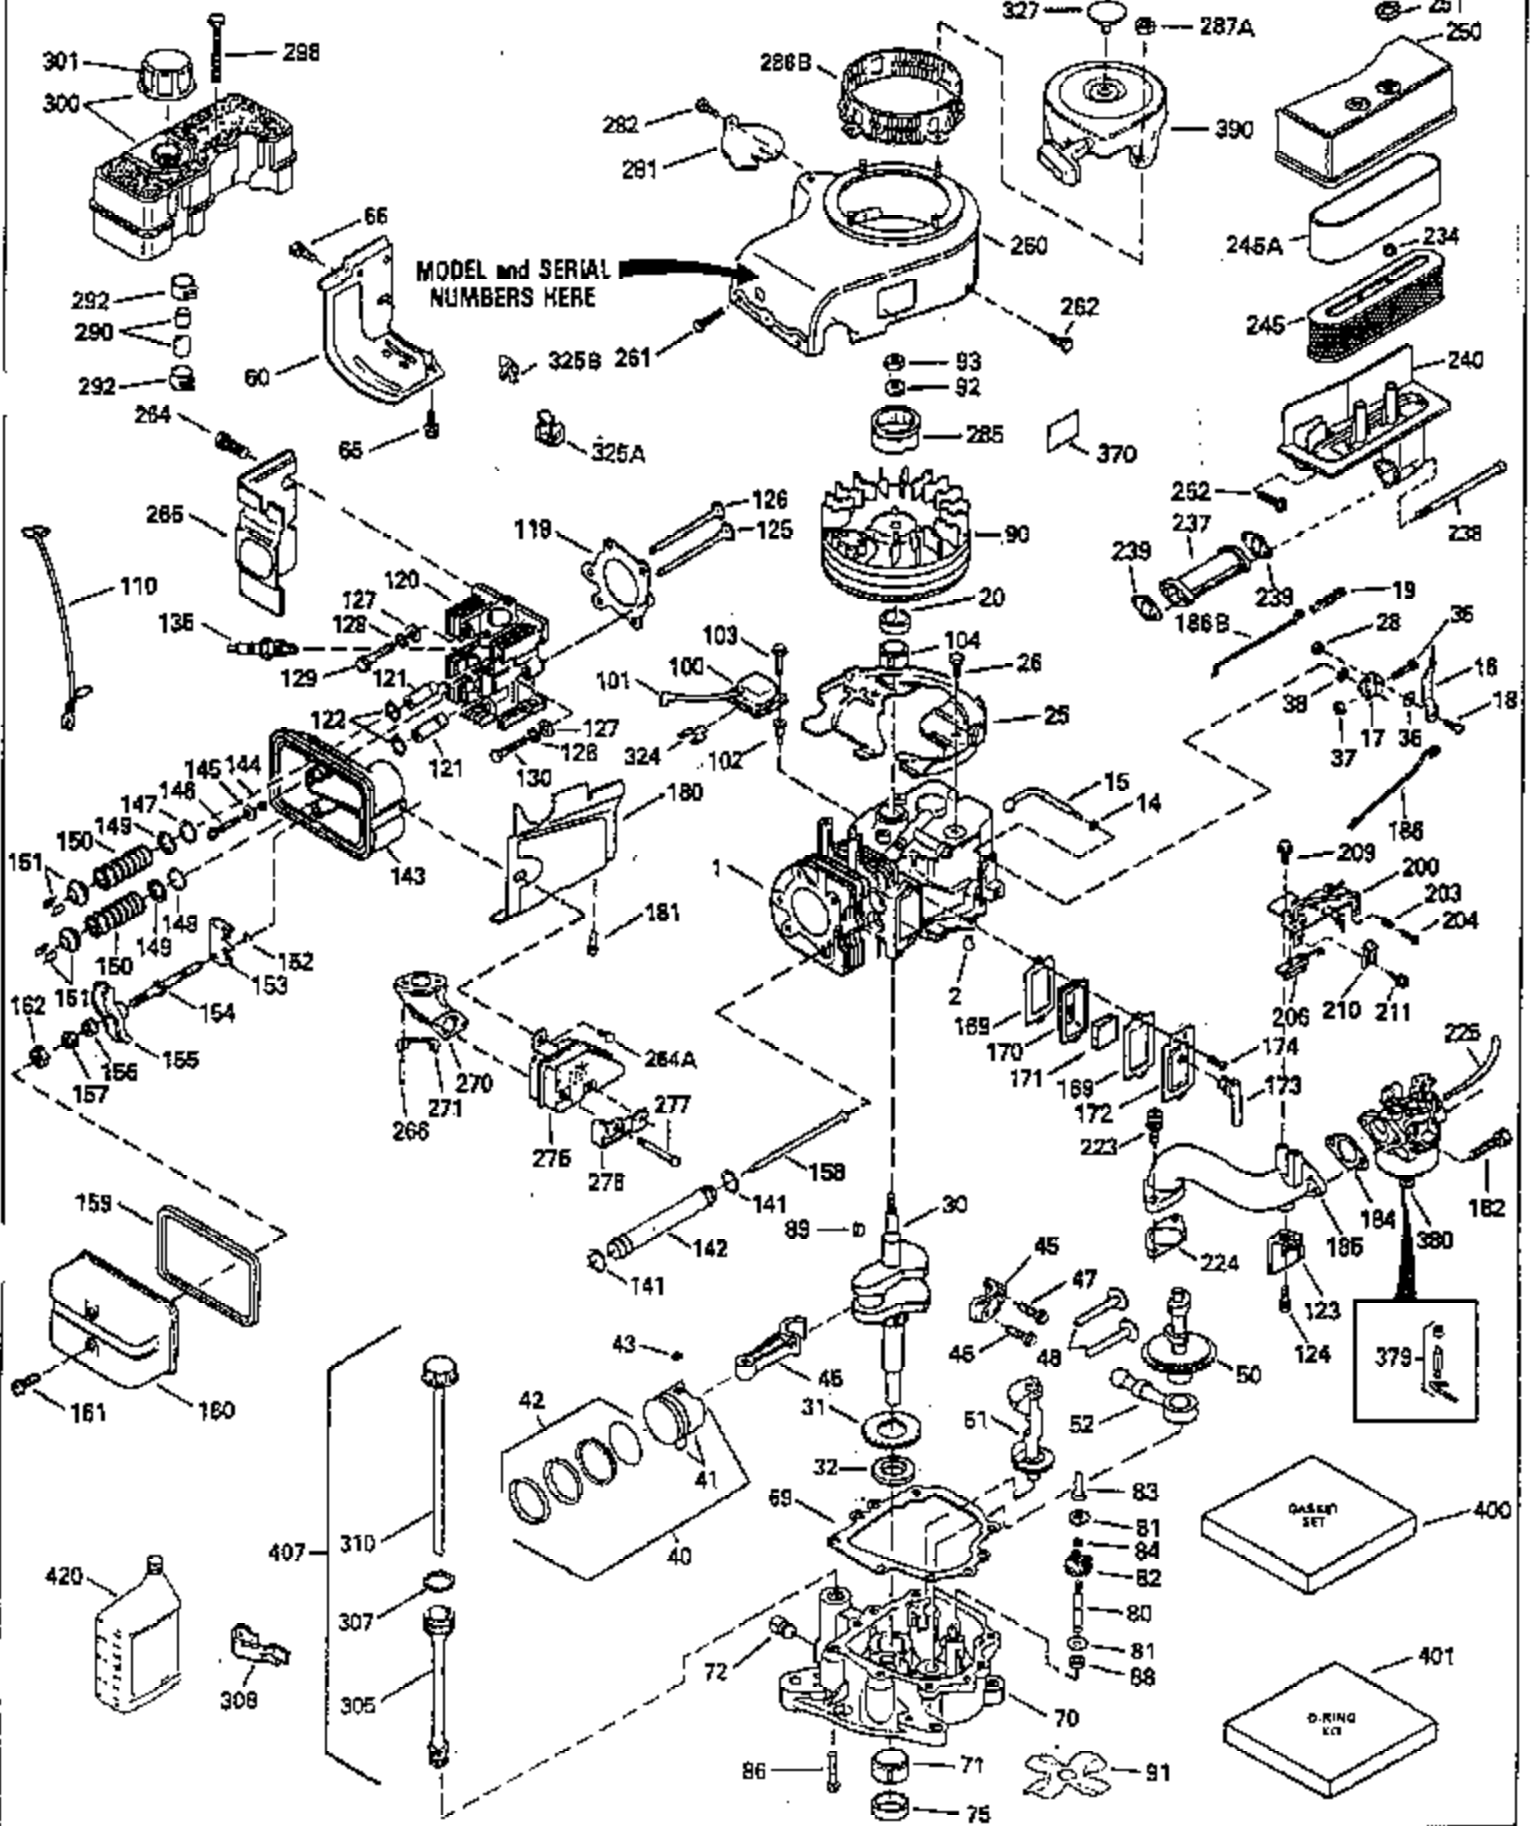

## Engine Parts List #1

Ref #	Part Number	Qty	Description
1	35323A		Cylinder (Incl. 2 & 20)
2	27652		Dowel Pin
14	28277		Washer
15	35324		Governor Rod
16	32651		Governor Lever
17	29916		Governor Lever Clamp
18	650548		Screw, 8-32 x 5/16"
19	35203		Extension Spring
20	35319		Oil Seal
25	35326		Blower Housing Baffle
28	30322		Lock Nut, 10-32
30	35336		Crankshaft
31	35327		Counterbalance Gear
32	35653		Shim Washer (.015") (Use as required)
35	29826		Screw, 10-32 x 3/4"
36	29918		Lock Washer
37	29216		Lock Nut, 10-32
38	29642		Retaining Ring
40	35339A		Piston, Pin & Ring Set (Std.)
40	35340A		Piston, Pin & Ring Set (.010" OS)
40	35341A		Piston, Pin & Ring Set (.020" OS)
41	35329		Piston & Pin Ass'y. (Std.) (Incl. 43)
41	35430		Piston & Pin Ass'y. (.010" OS) (Incl. 43)
41	35431		Piston & Pin Ass'y. (.020" OS) (Incl. 43)
42	34866A		Ring Set (Std.)
42	34867A		Ring Set (.010" OS)
42	35868A		Ring Set (.020" OS)
43	31919		Piston Pin Retaining Ring
45	35330A		Connecting Rod Ass'y. (Incl. 46 & 47)
46	650908		Connecting Rod Bolt
47	650882		Connecting Rod Bolt
48	35313		Valve Lifter
50	35314		Camshaft (MCR)
51	35315A		Counterbalance Weight
52	31356		Oil Pump Ass'y.
60	35316		Blower Housing Extension
64	30063		Screw, Torx T-30, 1/4-20"
65	650128		Screw, 10-24 1/2"
66	30063		Screw, Torx T-30, 1/4-20"
69	35317		* Flange Gasket
70	35318A		Mounting Flange
72	31927		Oil Drain Plug
75	35319		Oil Seal
80	35320		Governor Shaft
81	35479		Washer
82	35321		Governor Gear Ass'y.
83	35322		Governor Spool
84	29193		Retaining Ring
86	650833		Screw, 1/4-20 x 1-3/16"
88	31707A		Spacer (Incl. 81)
89	32589		Flywheel Key
90	611093		Flywheel
92	650880		Lock Washer
93	650881		Flywheel Nut
100	35135		Solid State Ignition
101	610118		Spark Plug Cover
102	650872		Solid State Mounting Stud
103	650814		Screw, Torx T-15, 10-24 x 1"