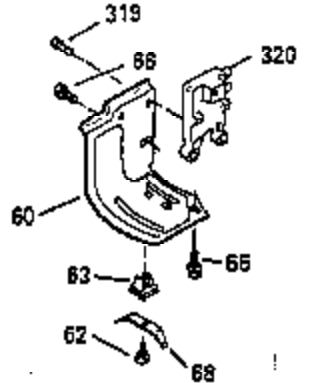

ILLUSTRATION SHOWS TYPICAL PARTS ONLY. ORDER BY PART NUMBER. PARTS NOT LISTED ARE SUPPLIED BY OEM.