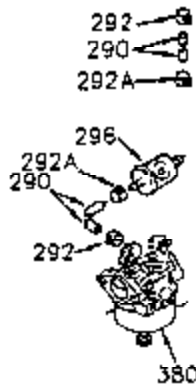

ILLUSTRATION SHOWS TYPICAL PARTS ONLY. ORDER BY PART NUMBER. PARTS NOT LISTED ARE SUPPLIED BY OEM. .

Engine Parts List #2

Ref #	Part Number	Qty	Description
64	30063		Screw, Torx T-30, 1/4-20"
131	30063		Screw, Torx T-30, 1/4-20 x 1/2"
239A	34912		* Air Cleaner Gasket To Blower Housing
240A	34909		Air Cleaner Body
243	650875		Screw, 10-32 x 5-1/4"
245	35108		Air Cleaner Filter
245B	34910		Air Cleaner Filter
250A	34911		Air Cleaner Cover
252A	650784		Screw, 10-24 x 11/16"
260B	35338		Blower Housing
262	29747B		Screw, Torx T-40, 5/16-24 x 21/32"
285A	35411		Starter Screen
287			Pop Rivet (Can Be Purchased Locally)
290	30705		Fuel Line
292	26460		Fuel Line Clamp
296	34279B		Fuel Filter (Incl. 292)
308A	35437		Fill Tube Clip
325	34246		Wire Clip
327	34113		Starter Plug
370B	34387		Instruction Decal
380	632413		Carburetor (Incl. 184)