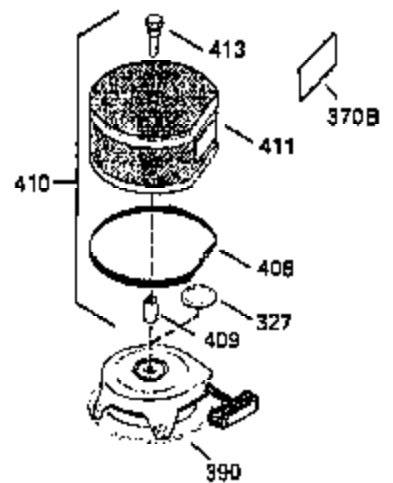

## Engine Parts List #2

Ref #	Part Number	Qty	Description
64	30063		Screw, Torx T-30, 1/4-20"
131	30063		Screw, Torx T-30, 1/4-20 x 1/2"
239A	34912		* Air Cleaner Gasket To Blower Housing
240A	34909		Air Cleaner Body
243	650875		Screw, 10-32 x 5-1/4"
245	35108		Air Cleaner Filter
245B	34910		Air Cleaner Filter
250A	34911		Air Cleaner Cover
252A	650784		Screw, 10-24 x 11/16"
260B	35338		Blower Housing
262	29747B		Screw, Torx T-40, 5/16-24 x 21/32"
285A	35411		Starter Screen
287			Pop Rivet (Can Be Purchased Locally)
290	30705		Fuel Line
292	26460		Fuel Line Clamp
296	34279B		Fuel Filter (Incl. 292)
308A	35437		Fill Tube Clip
325	34246		Wire Clip
327	34113		Starter Plug
370B	34387		Instruction Decal
380	632413		Carburetor (Incl. 184)

ILLUSTRATION SHOWS TYPICAL PARTS ONLY. ORDER BY PART NUMBER. PARTS NOT LISTED ARE SUPPLIED BY OEM.

**OPTIONAL ELECTRIC STARTER MOTOR**

**OPTIONAL SPARK ARRESTOR**

**OPTIONAL DEBRIS SCREEN**

Ref #	Part Number	Qty	Description
16	32651		Governor Lever
17	29916		Governor Lever Clamp
18	650548		Screw, 8-32 x 5/16"
19	35203		Extension Spring
28	30322		Lock Nut, 10-32
35	29826		Screw, 10-32 x 3/4"
36	29918		Lock Washer
37	29216		Lock Nut, 10-32
38	29642		Retaining Ring
60	35316		Blower Housing Extension
62	650760		Screw, 8-32 x 3/8"
63	28545		Grommet
64	30063		Screw, Torx T-30, 1/4-20"
65	650128		Screw, 10-24 1/2"
66	30063		Screw, Torx T-30, 1/4-20"
68	33356		Ground Terminal
131	30063		Screw, Torx T-30, 1/4-20 x 1/2"
172	28425		Valve Cover
173	35350		Breather Tube
174	650128		Screw, 10-24 x 1/2"
182	650517		Screw, 1/4-20 x 27/32"
186	35302		Governor Link
209A	30200		Screw, 10-24 x 9/16"
210	27793		Conduit Clip
211	28942		Screw, 10-32 x 3/8"
239A	34912		* Air Cleaner Gasket To Blower Housing
243	650875		Screw, 10-32 x 5-1/4"
271	35293		Locking Plate
325	34246		Wire Clip
327	34113		Starter Plug
361	30063		Screw, TorxT-30, 1/4-20 x 1/2"
370B	34387		Instruction Decal
380	632413		Carburetor (Incl. 184)
395	33605		Starter Motor (12 Volt)