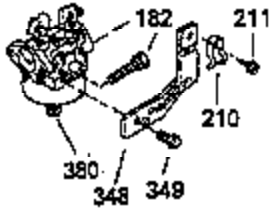

ILLUSTRATION SHOWS TYPICAL PARTS ONLY. ORDER BY PART NUMBER. PARTS NOT LISTED ARE SUPPLIED BY OEM.