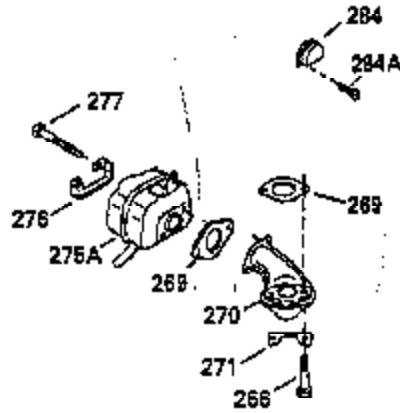

ILLUSTRATION SHOWS TYPICAL PARTS ONLY. ORDER BY PART NUMBER. PARTS NOT LISTED ARE SUPPLIED BY OEM.