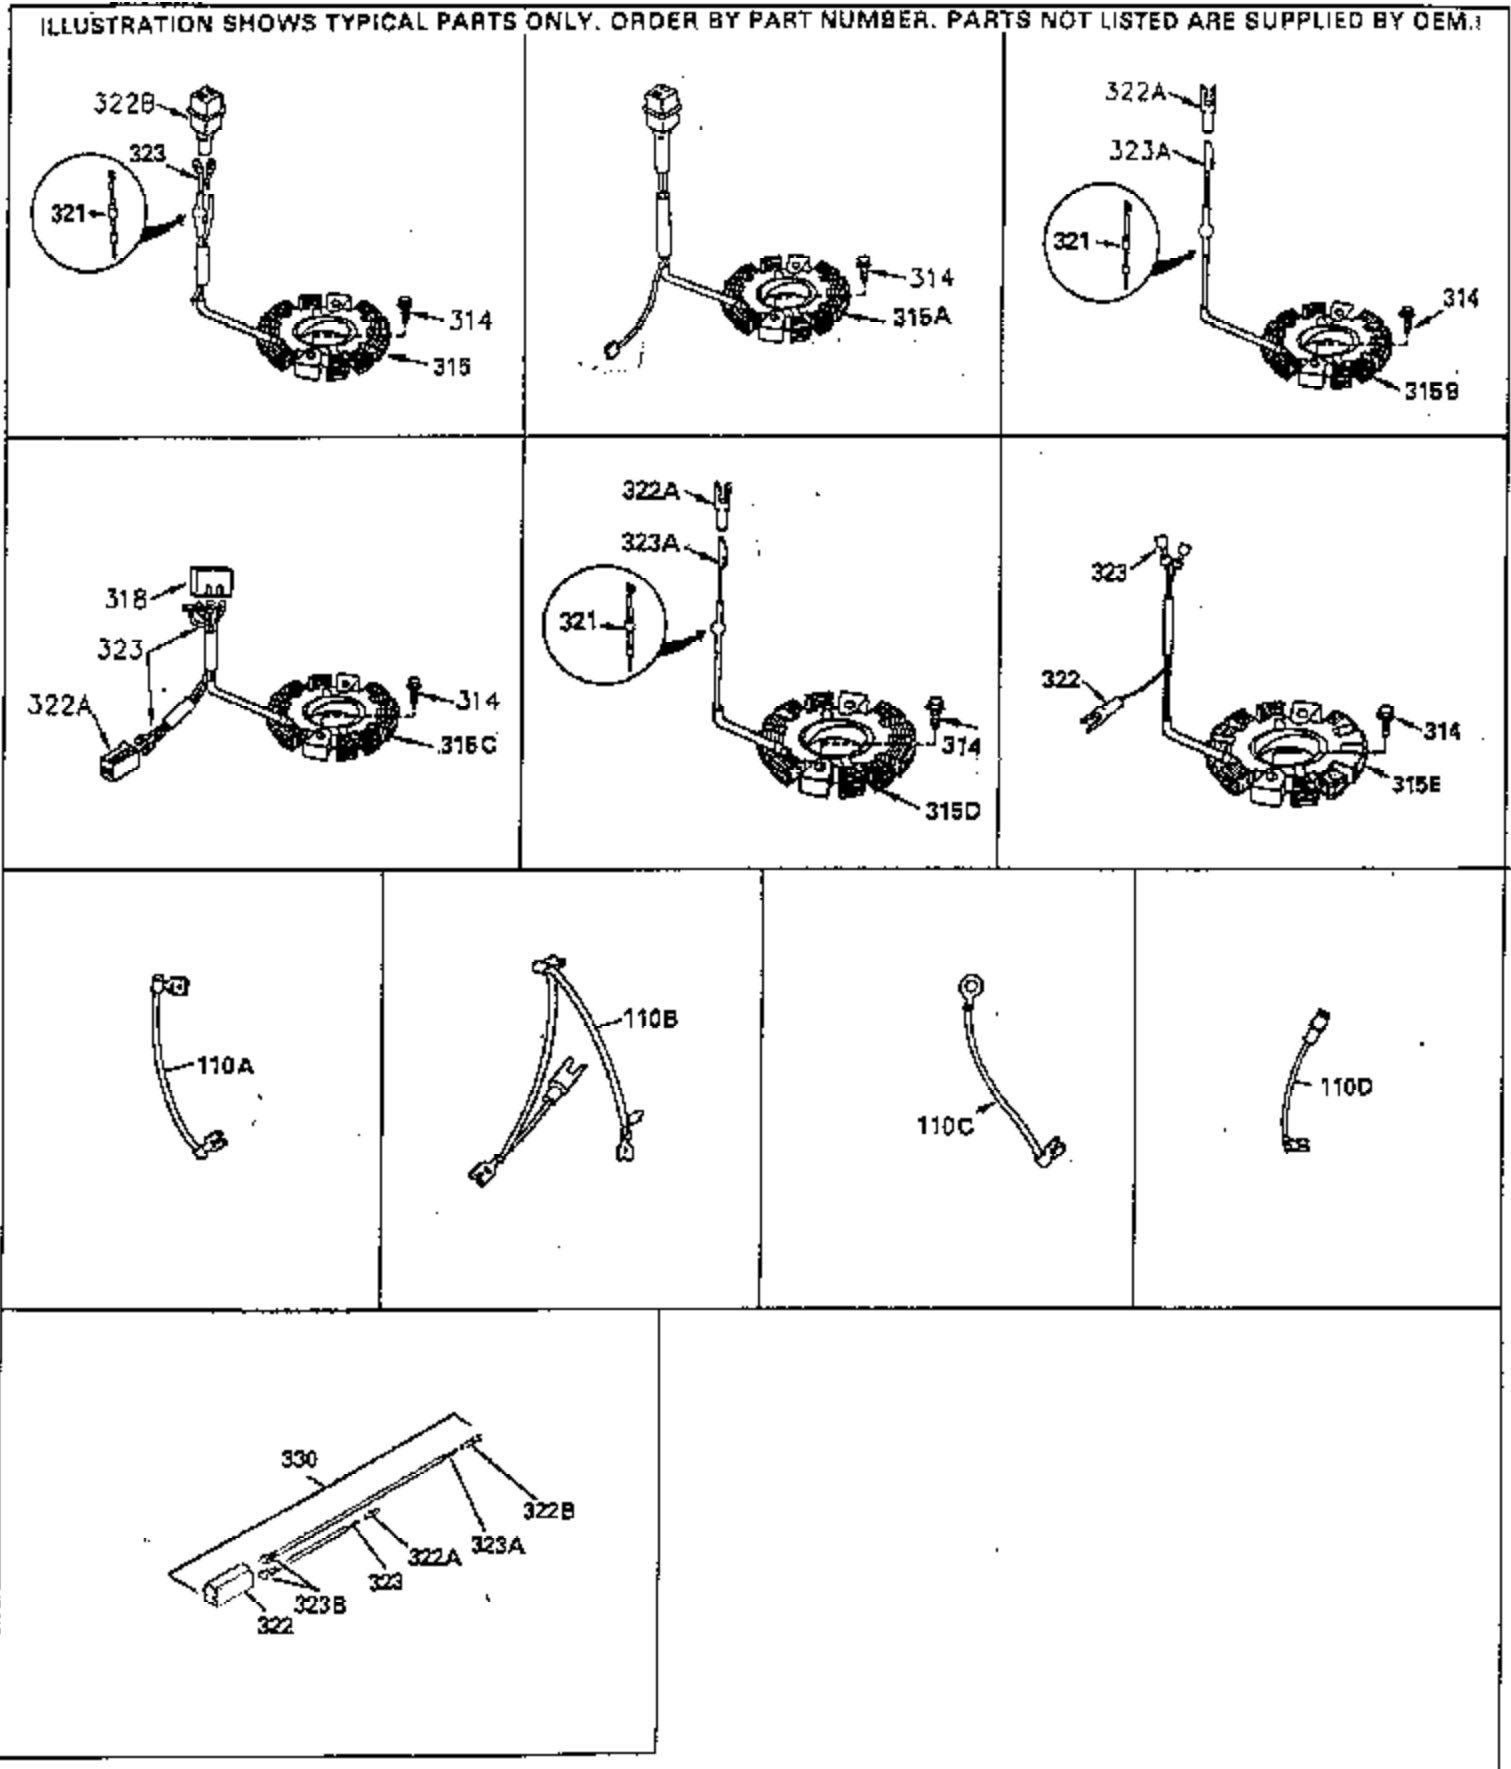

ILLUSTRATION SHOWS TYPICAL PARTS ONLY. ORDER BY PART NUMBER. PARTS NOT LISTED ARE SUPPLIED BY OEM.

Ref #	Part Number	Qty	Description
64	30063		Screw, Torx T-30, 1/4-20"
131	30063		Screw, Torx T-30, 1/4-20 x 1/2"
239A	34912		* Air Cleaner Gasket To Blower Housing
243	650875		Screw, 10-32 x 5-1/4"
314	650873		Screw, 1/4-20 x 3/4"
315	611104		Alternator Coil (3/5 Split) (Incl.321 ,322&323)
321	611161		Diode
322	611142		Connector Body
323	611118		Terminal
325	34246		Wire Clip