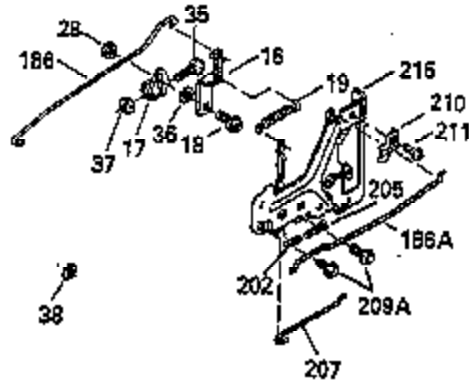

ILLUSTRATION SHOWS TYPICAL PARTS ONLY. ORDER BY PART NUMBER. PARTS NOT LISTED ARE SUPPLIED BY OEM.