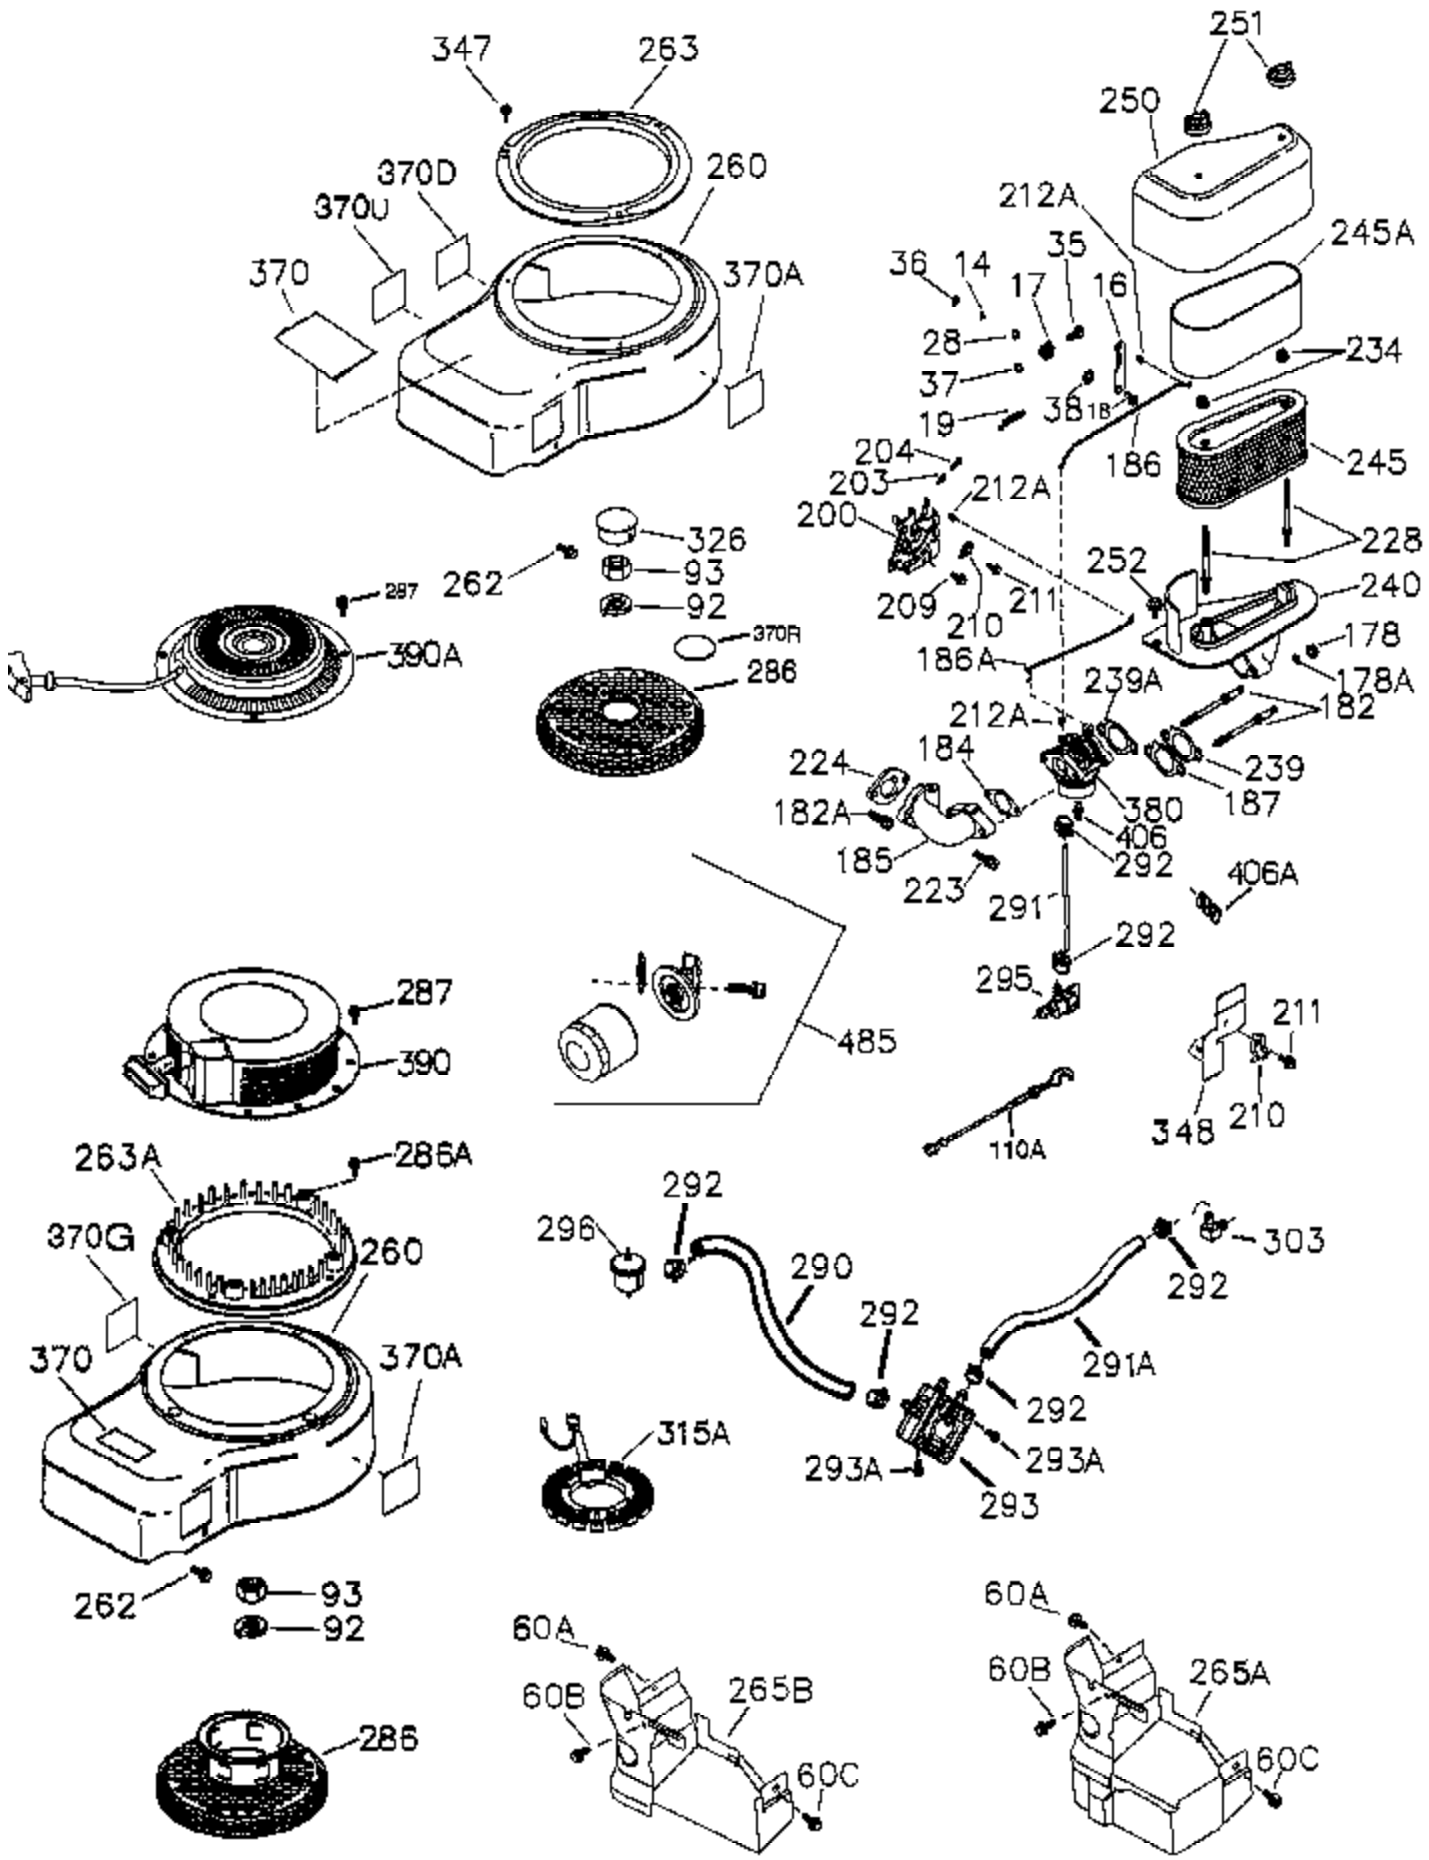

Ref #	Part Number	Qty	Description
14	28277	2	Washer
16	36346A	1	Governor Lever
17	29916	1	Governor Lever Clamp
18	651028	1	Screw, T-15, 8-32 x 7/16"
19	36414	1	Extension Spring
28	30322	1	Lock Nut, 8-32
35	29826	1	Screw, 10-32 x 3/4"
36	29918	1	Lock Washer
37	29216	1	Lock Nut, 10-32
38	29642	1	Retaining Ring
60B	650867	1	Screw, 10-24 x 1/2"
60C	650737	1	Screw, 1/4-20 x 1/2"
60A	650273	1	Screw, 5-16/18 x 17/32"
92	651082	1	Belleville Washer
93	650594	1	Flywheel Nut
110A	37494	1	Ground Wire
110A	36917	1	Ground Wire & Terminal
157A	650586	2	Jam Nut 5/16-24
178	650928	2	Wing Nut, 1/4-20
182	650925A	2	Carburetor Mounting Stud
184	36352	1	* Carburetor To Intake Pipe Gasket
185	37767	1	Intake Pipe
186	36354	1	Governor Link
186A	36353	1	Choke Link
200	36360	1	Control Bracket (Incl. 203,204,212A)
203	33802	1	Compression Spring
204	651019	1	Screw, T-10, 6-32 x 41/64"
209	650902	2	Screw, 10-32 x 7/16"
210	27793	1	Conduit Clip
211	28942	1	Screw, 10-32 x 3/8"
212A	36288	3	Bushing
223	650975	2	Screw, T-30, 5/16-18 x 1-9/32"
224	36490	1	* Intake Pipe Gasket
228	650977	2	Air Cleaner Stud
234	650825	2	Nut & Lock Washer, 1/4-20
239	36358	1	* Air Cleaner Gasket
240	36355	1	Air Cleaner Body (Incl. 228 & 239)
245	36356	1	Air Cleaner Filter (Incl. 229)
245A	36357	1	Air Cleaner Filter
250	36359	1	Air Cleaner Cover
251	650886	2	Wing Nut, 1/4-20
252	650976	1	Screw, 1/4-20 x 19/32"
260	36347	1	Blower Housing
262	650737	3	Screw, 1/4-20 x 1/2"
263	36367	1	Trim Ring (Black)
264A	650802	2	Screw, 1/4-20 x 5/8"
286	36343	1	Cup & Screen
291A	29774	1	Fuel Line
291	30705	1	Fuel Line
291	29774	1	Fuel Line
292	26460	6	Fuel Line Clamp
293A	650931	2	Screw, 8-32 x 1-1/2"
293	35787	1	Pulse Pump (Incl. 294)
296	37768	1	Fuel Filter (Incl. 292)
303	32958	1	Fuel Fitting
326	36210	1	Screen Plug
347	650949	3	Screw, 10-24 x 9/16"
370R	36534	1	Warning Decal