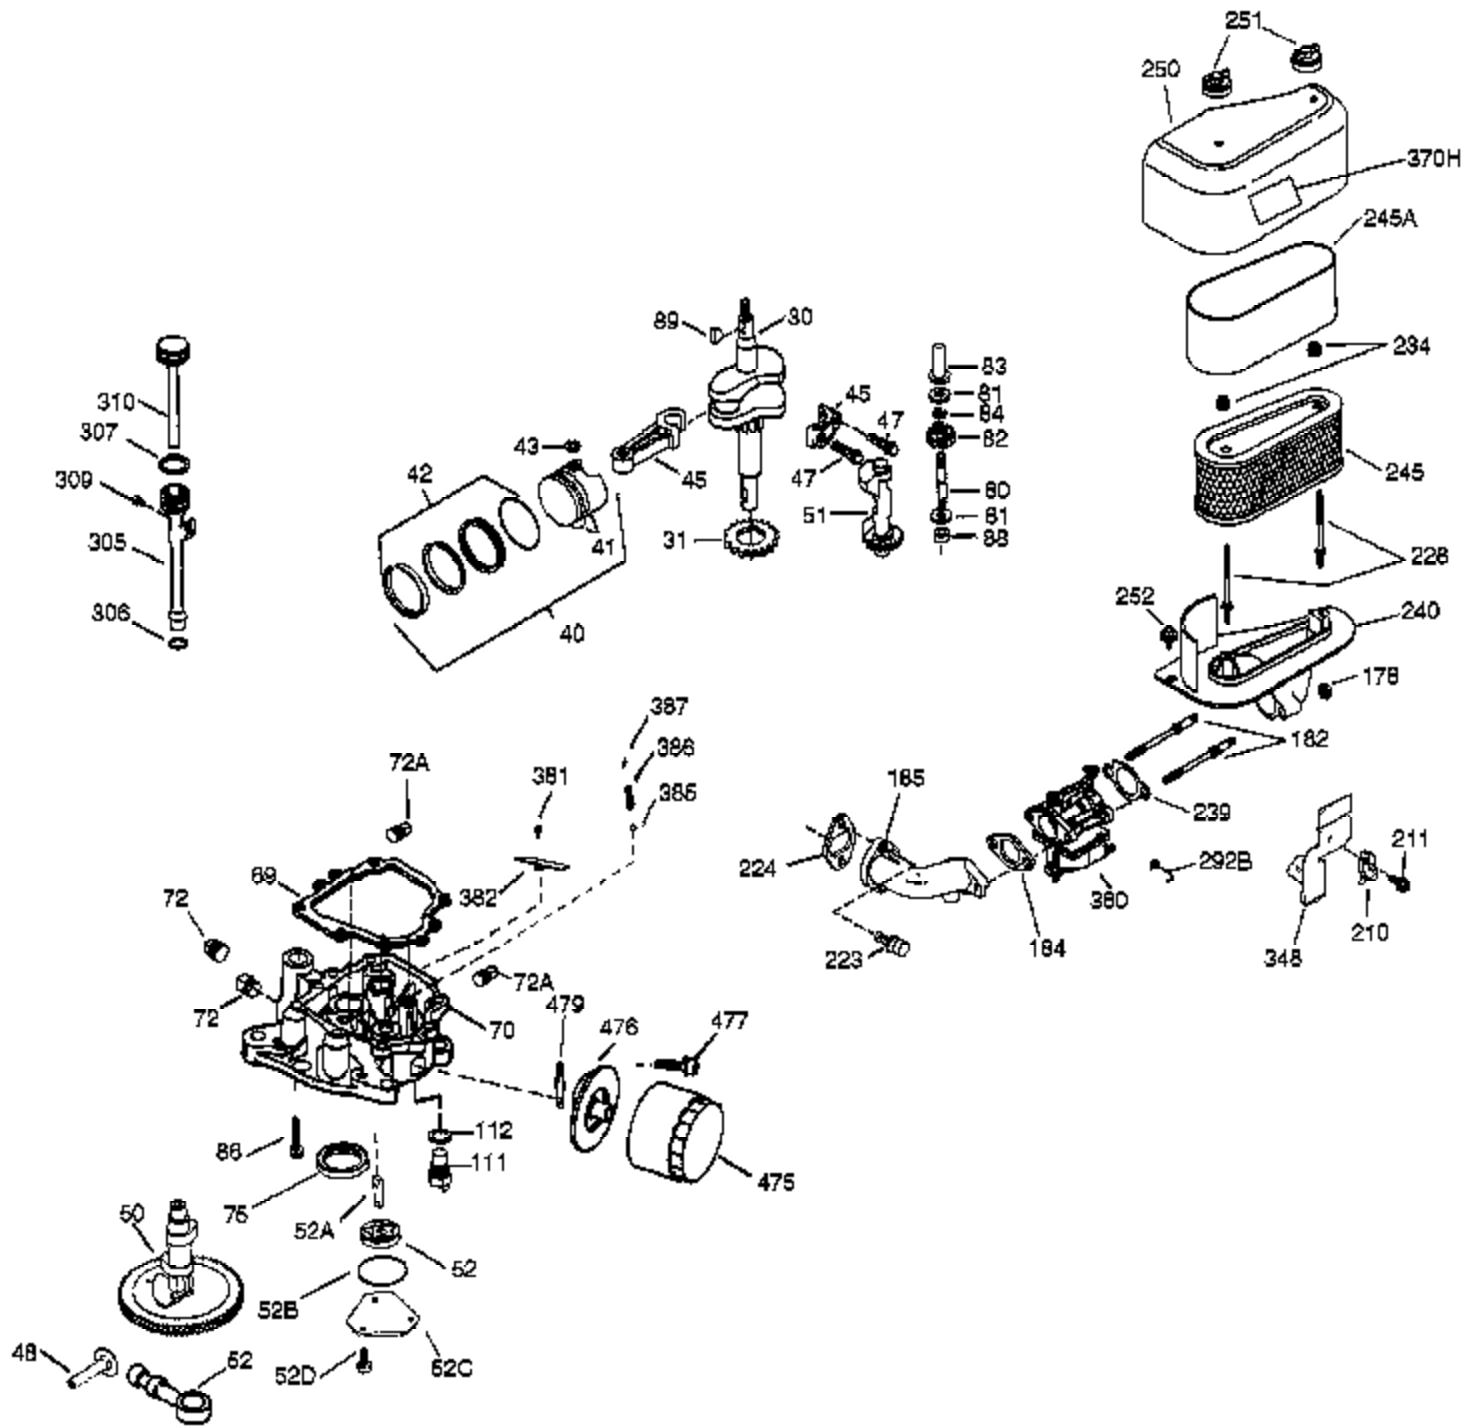

Ref #	Part Number	Qty	Description
181	30200	2	Screw, 10-24 x 9/16"
186	36941	1	Governor Link
186A	36991	1	Choke Link
200	36360	1	Control Bracket (Incl. 203, 204 & 212 A)
203	36482	1	Compression Spring
204	651019	1	Screw, T-10, 6-32 x 41/64"
209	650902	2	Screw, 10-32 x 7/16"
210	27793	1	Conduit Clip
211	28942	1	Screw, 10-32 x 3/8"
212A	36288	3	Bushing
260	36943	1	Blower Housing
262	30063	1	Screw, T-30, 1/4-20 x 1/2"
263	36367	1	Trim Ring
264	650273	1	Screw, 5/16-18 x 17/32"
265	36944	1	Cylinder Head Cover
266	650876	2	Screw, 5/16-18 x 1-9/32"
269	35762	1	* Exhaust Gasket
270	36235	1	Exhaust Manifold
270A	35829A	1	Exhaust Port Liner
271	35293	1	Locking Plate (Manifold)
275	36542	1	Muffler
276	35348	1	Locking Plate
277A	650877	1	Screw, 5/16-18 x 4-1/2"
277	650273	1	Screw, 5/16-18 x 17/32"
284A	650760	4	Screw, 8-32 x 3/8"
284	35428	1	Exhaust Deflector
286	36343	1	Cup & Screen
291	30705	1	Fuel Line
292	26460	1	Fuel Line Clamp
296	37768	1	Fuel Filter (Incl. 292)
314	650873	2	Screw, 1/4-20 x 3/4"
315	611285	1	Alternator Coil (3/5 Split)(Incl. 321 - 323)
321	611161	1	Diode
322	611281	1	Connector Body
323	611282	2	Terminal
325	34246	1	Wire Clip
326	36210	1	Screen Plug
347	650949	3	Screw, 10-24 x 9/16"
361	651072	2	Screw, T-30, 5/16-18 x 1-21/32"
370	36261	1	Name Decal
370G	35274	1	Oil Instruction Decal
395	37425	1	Electric Starter Motor (Incl. 361)
400	36947B	1	* Gasket Set (Incl. items marked PK i n notes)
420	730225A	1	SAE 30 4-Cycle Engine Oil (Quart)