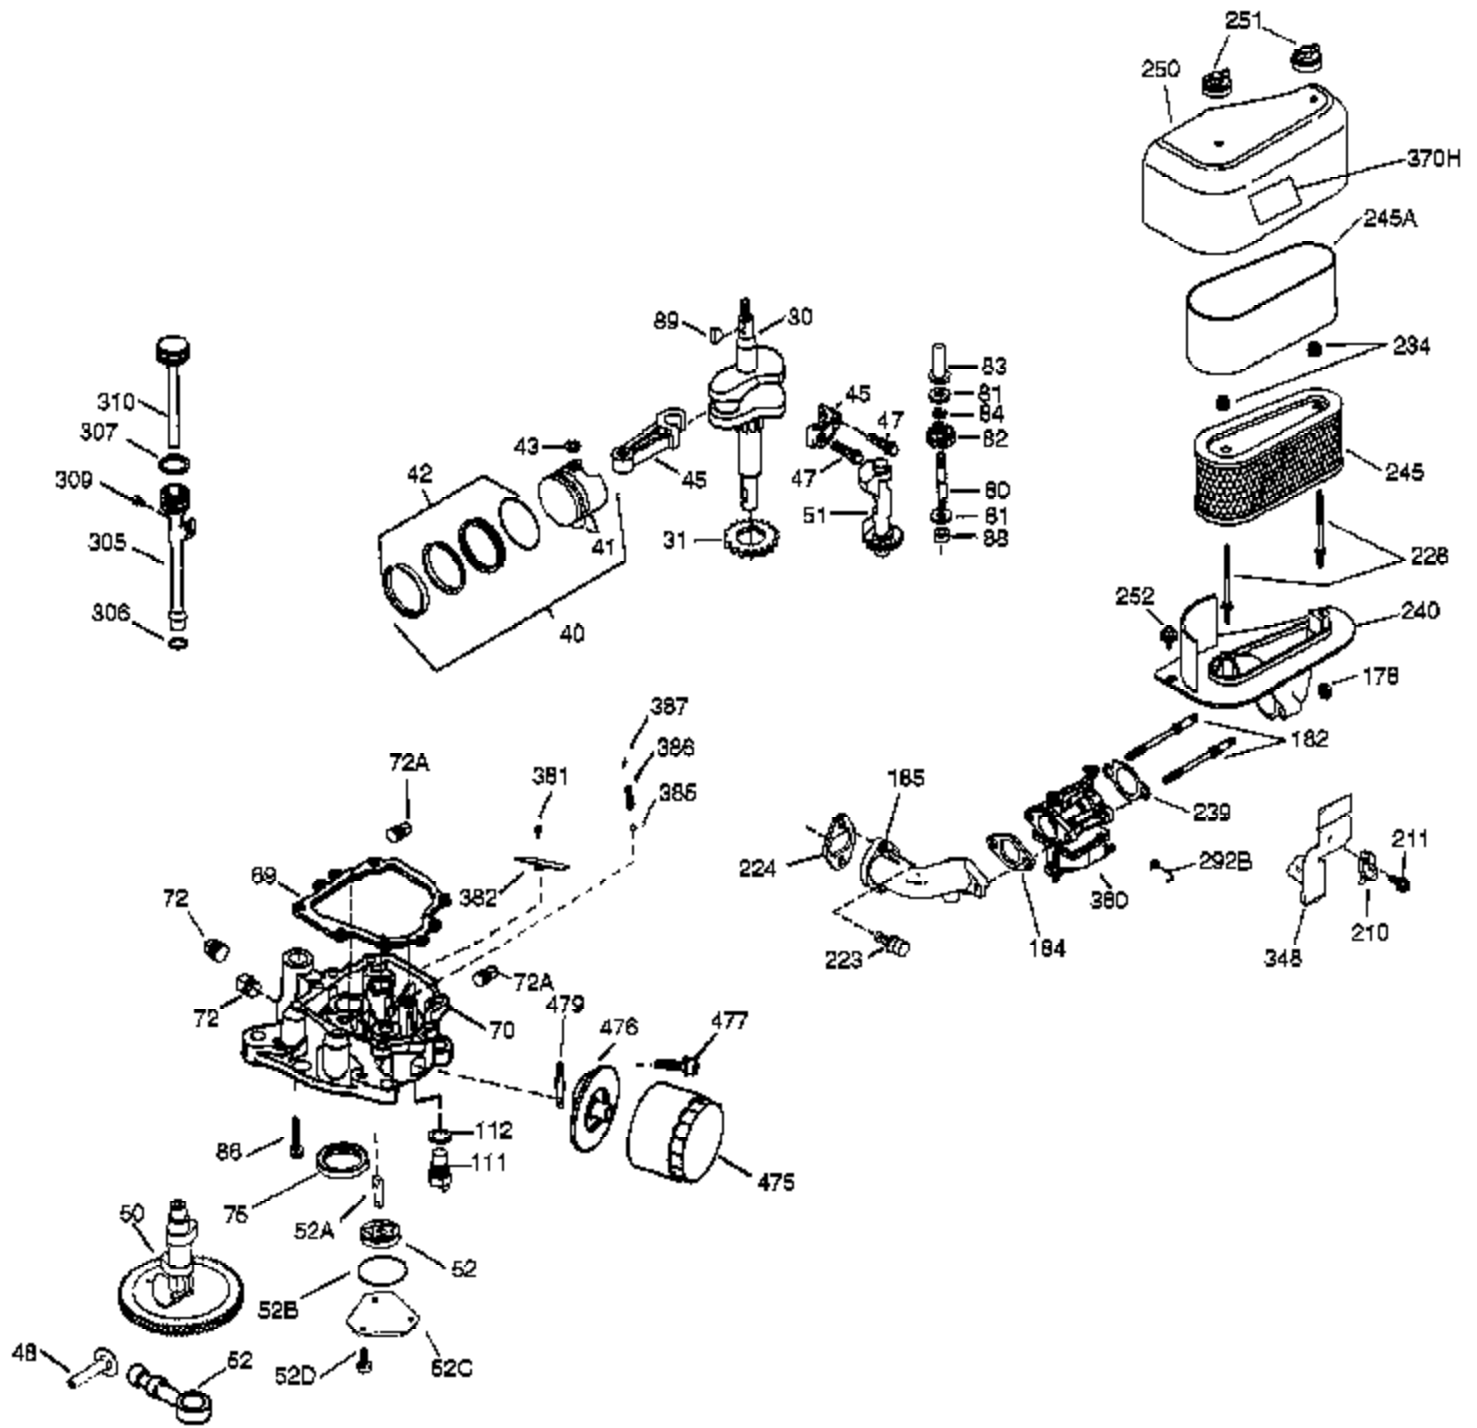

Ref #	Part Number	Qty	Description
186A	36991	1	Choke Link
186	36941	1	Governor Link
200	36360	1	Control Bracket (Incl. 203, 204 & 212 A)
209	650902	2	Screw, 10-32 x 7/16"
210	27793	1	Conduit Clip
211	28942	1	Screw, 10-32 x 3/8"
212A	36288	3	Bushing
260	36943	1	Blower Housing
262	30063	2	Screw, T-30, 1/4-20 x 1/2"
263	36508	1	Trim Ring
264	650273	1	Screw, 5/16-18 x 17/32"
265	36944	1	Cylinder Head Cover
270A	35829A	1	Exhaust Port Liner
276A	31588	1	Locking Plate
286	36343	1	Cup & Screen
290	34357	1	Fuel Line
292	26460	2	Fuel Line Clamp
296	37768	1	Fuel Filter (Incl. 292)
314	650873	2	Screw, 1/4-20 x 3/4"
315	611285	1	Alternator Coil (3/5 Split)(Incl. 321 - 323)
321	611161	1	Diode
322	611281	1	Connector Body
323	611282	2	Terminal
325	34246	1	Wire Clip
326	36210	1	Screen Plug
347	650949	3	Screw, 10-24 x 9/16"
361	651072	2	Screw, T-30, 5/16-18 x 1-21/32"
370G	35274	1	Oil Instruction Decal
395	37425	1	Electric Starter Motor (Incl. 361)
400	36947B	1	* Gasket Set (Incl. items marked PK i n notes)
420	730225A	1	SAE 30 4-Cycle Engine Oil (Quart)