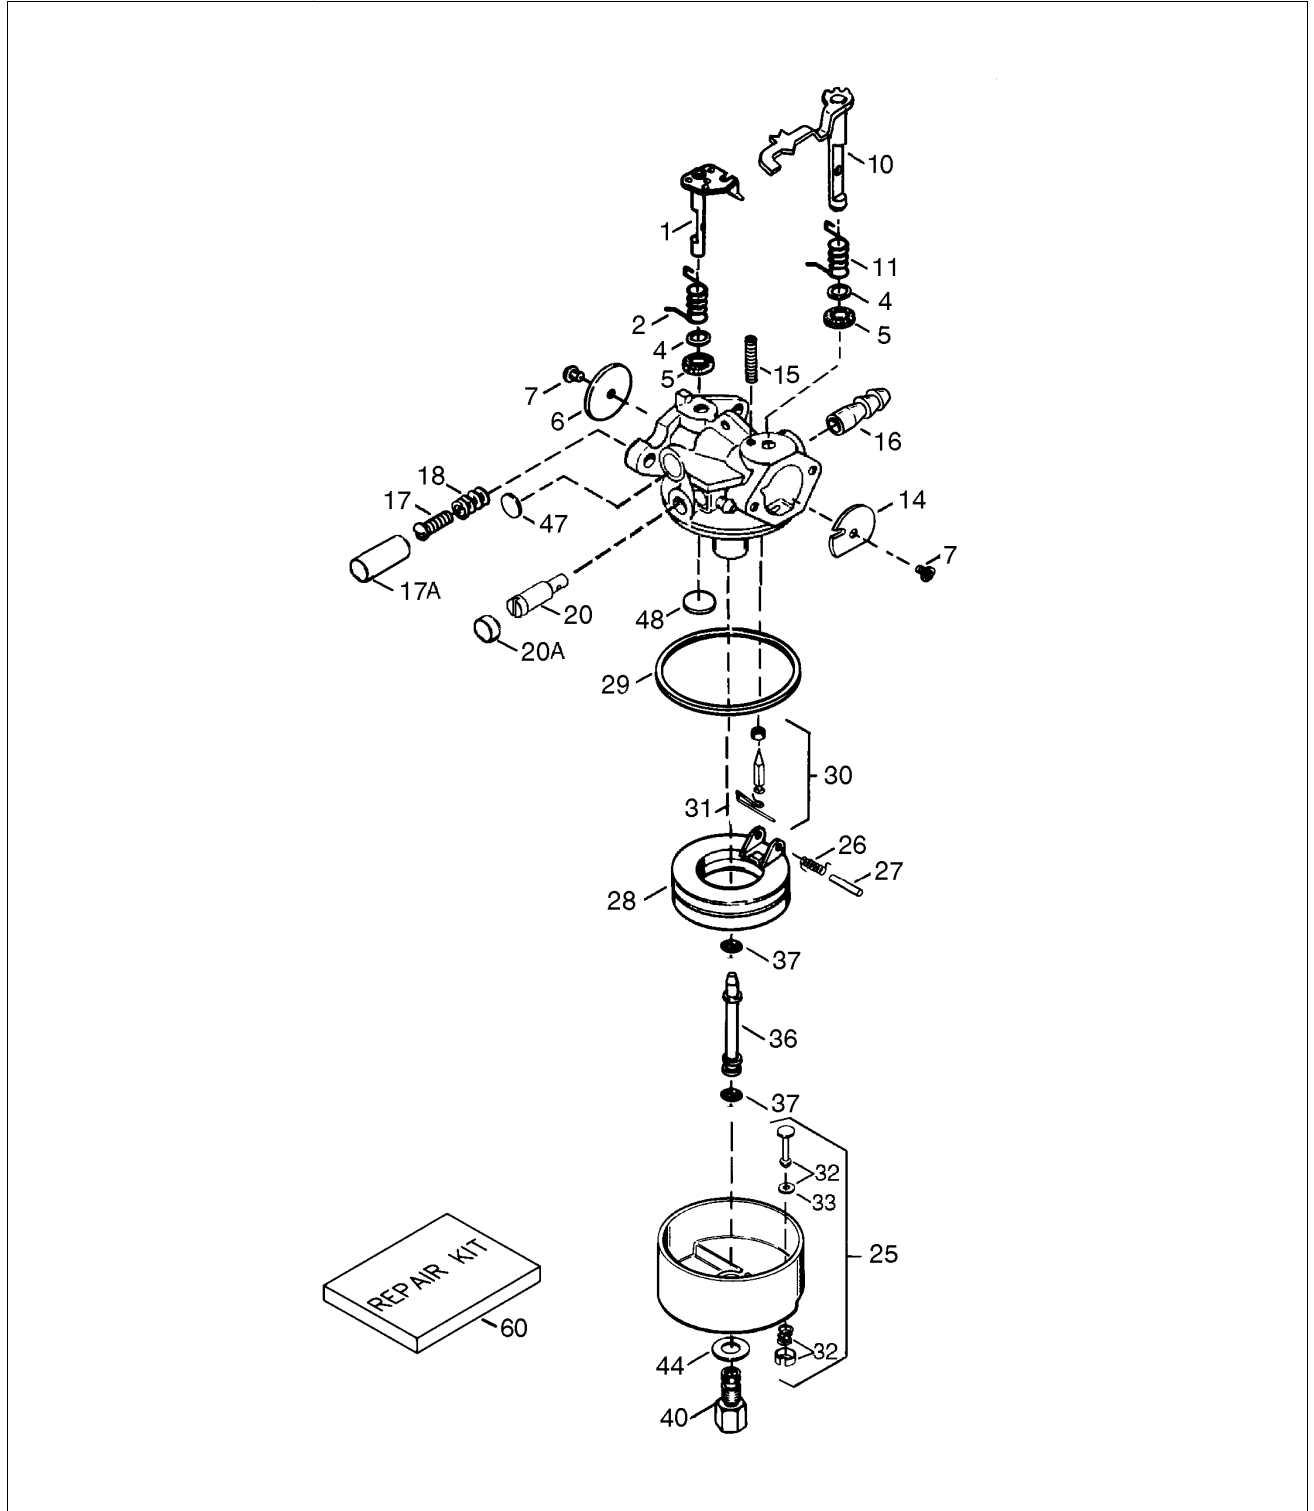

caseries.19 OV195EA-23501A / TEC-640336 Carburetor.

Teileliste caseries.19 OV195EA-23501A / TEC-640336 Carburetor.

REF #	ITEM #	DESCRIPTION	QTY	REMARK
0	640336	Carburetor	1	Incl. 184 of Engine PartsList
1	632813	Throttle Shaft & Lever Assembly	1	
2	631767	Throttle Return Spring	1