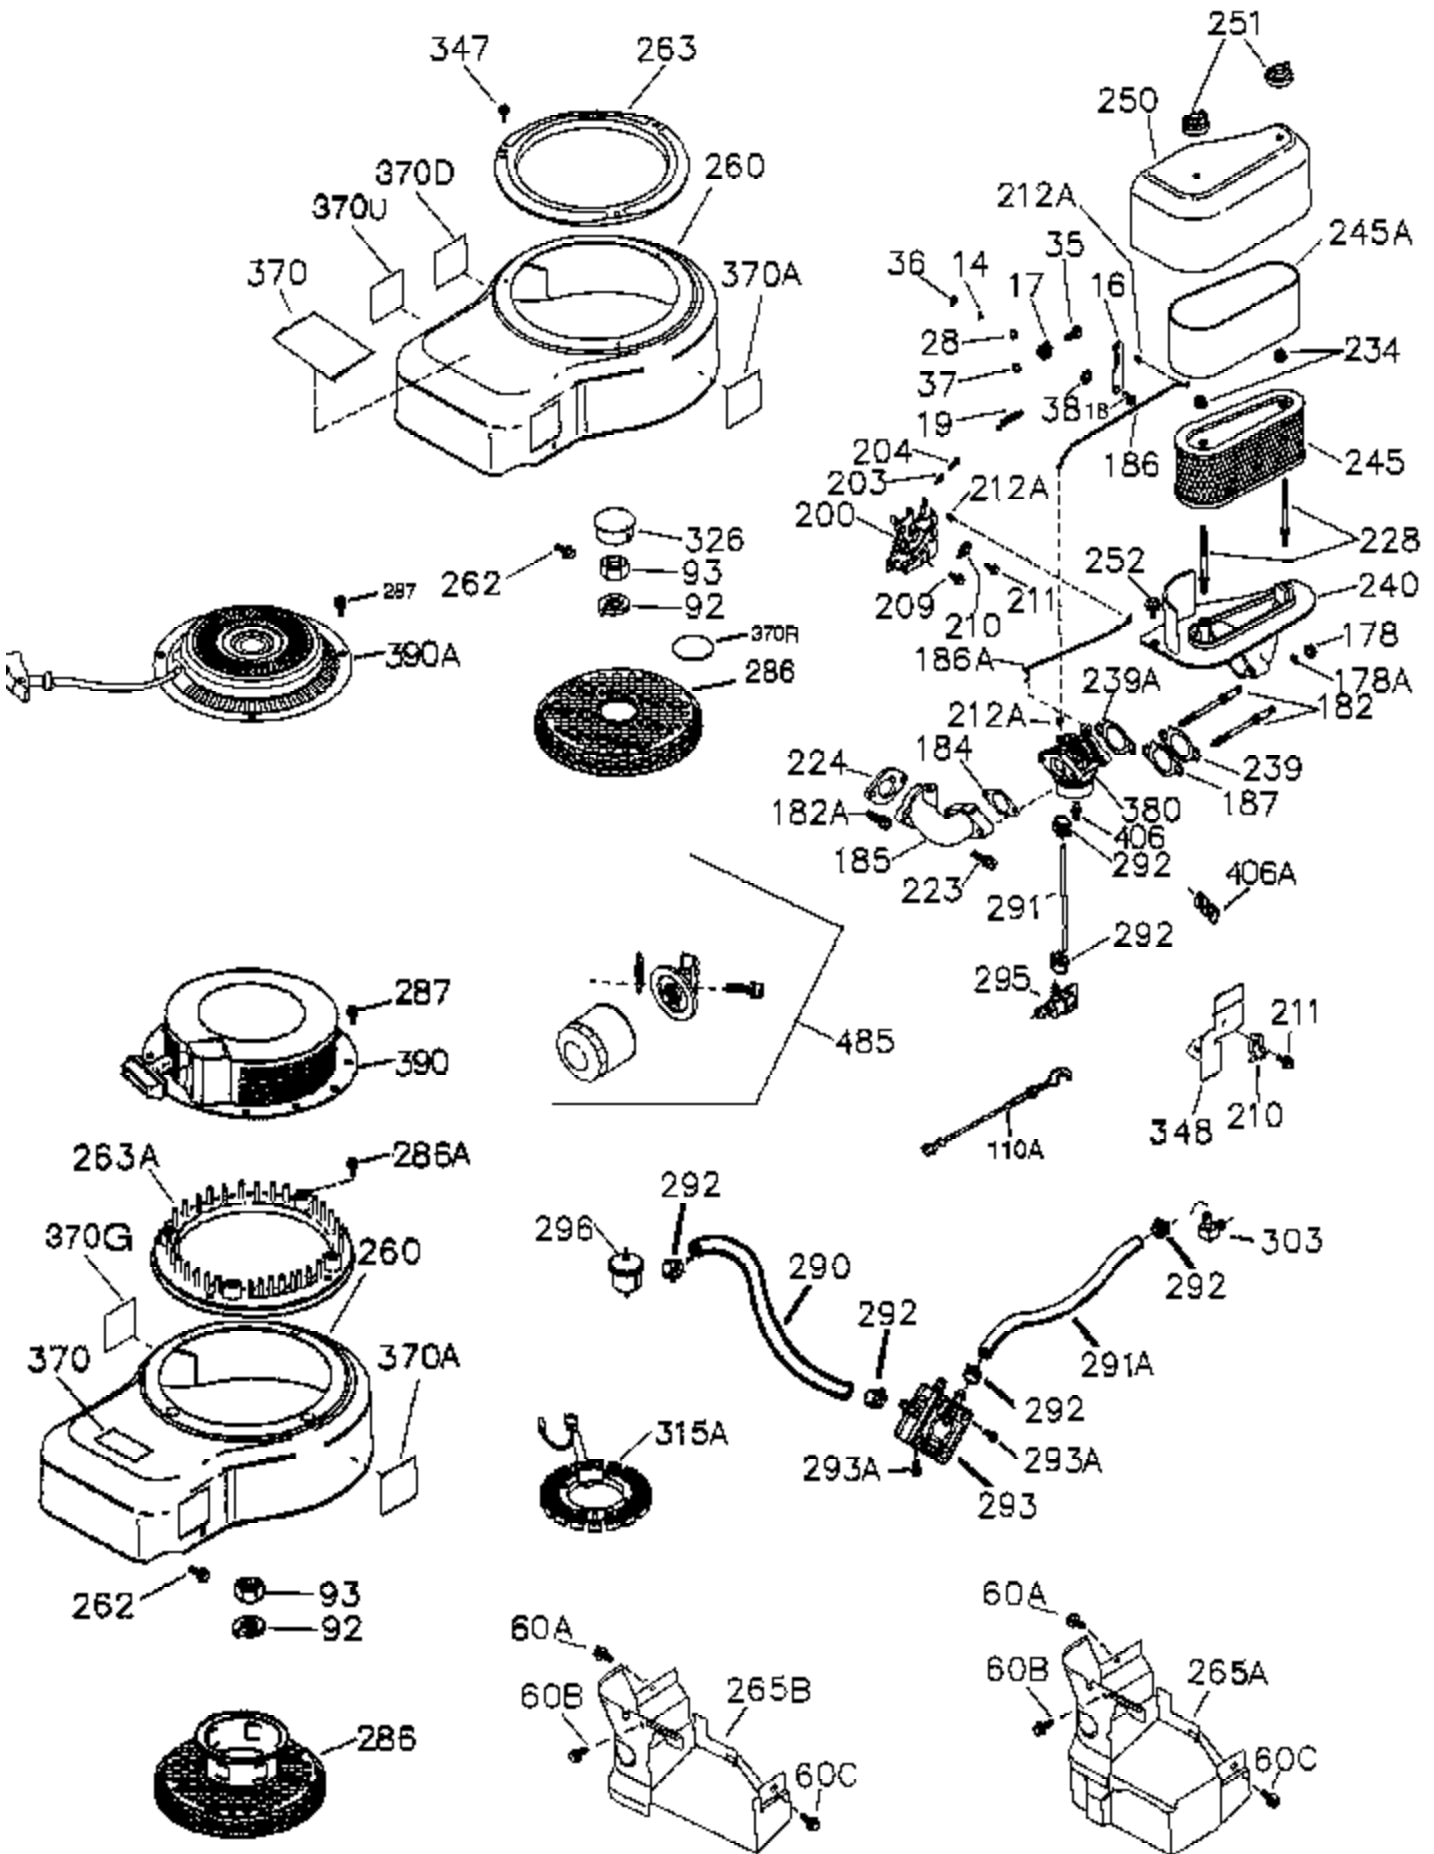

Ref #	Part Number	Qty	Description
14	651052	2	Washer
16	37801	1	Governor Lever
17	29916	1	Governor Lever Clamp
18	651028	1	Screw, T-15, 8-32 x 7/16"
19	37802	1	Extension Spring
28	30322	1	Lock Nut, 8-32
35	29826	1	Screw, 10-32 x 3/4"
36	29918	1	Lock Washer
37	29216	1	Lock Nut, 10-32
38	37109	1	Retaining Ring
60C	650737	1	Screw, 1/4-20 x 1/2"
60B	650867	1	Screw, 10-24 x 1/2"
60A	650273	1	Screw, 5-16/18 x 17/32"
92	651082	1	Belleville Washer
93	650594	1	Flywheel Nut
110A	37494	1	Ground Wire
111D	611262	1	Time Delay Switch
157A	650586	2	Jam Nut 5/16-24
178	650928	2	Wing Nut, 1/4-20
182	650925A	2	Carburetor Mounting Stud
184	36352	1	* Carburetor To Intake Pipe Gasket
185	37767	1	Intake Pipe
186A	36353	1	Choke Link
186	36354	1	Governor Link
209	650902	2	Screw, 10-32 x 7/16"
210	27793	1	Conduit Clip
211	28942	1	Screw, 10-32 x 3/8"
212A	36288	3	Bushing
223	650975	2	Screw, T-30, 5/16-18 x 1-9/32"
224	36490	1	* Intake Pipe Gasket
228	650977	2	Air Cleaner Stud
234	650825	2	Nut & Lock Washer, 1/4-20
239	36358	1	* Air Cleaner Gasket
240	36355	1	Air Cleaner Body (Incl. 228 & 239)
245A	36357	1	Air Cleaner Filter
245	36356	1	Air Cleaner Filter (Incl. 229)
250	36359	1	Air Cleaner Cover
251	650886	2	Wing Nut, 1/4-20
252	650976	1	Screw, 1/4-20 x 19/32"
260	37174	1	Blower Housing
262	650737	3	Screw, 1/4-20 x 1/2"
263	36367	1	Trim Ring (Black)
286	36343	1	Cup & Screen
290	30705	1	Fuel Line
291A	29774	1	Fuel Line
291	29774	1	Fuel Line
292B	36946	1	Fuel Line Clamp
292	26460	6	Fuel Line Clamp
293A	650931	2	Screw, 8-32 x 1-1/2"
293	35787	1	Pulse Pump (Incl. 294)
293	35787	1	Pulse Pump (Incl. 294)
296	37768	1	Fuel Filter (Incl. 292)
303	32958	1	Fuel Fitting
347	650561	3	Screw, 1/4-20 x 19/32"
370H	34150	1	Choke Decal
370G	35274	1	Oil Instruction Decal
380	640337	1	Carburetor (Incl. 184 & 212A)