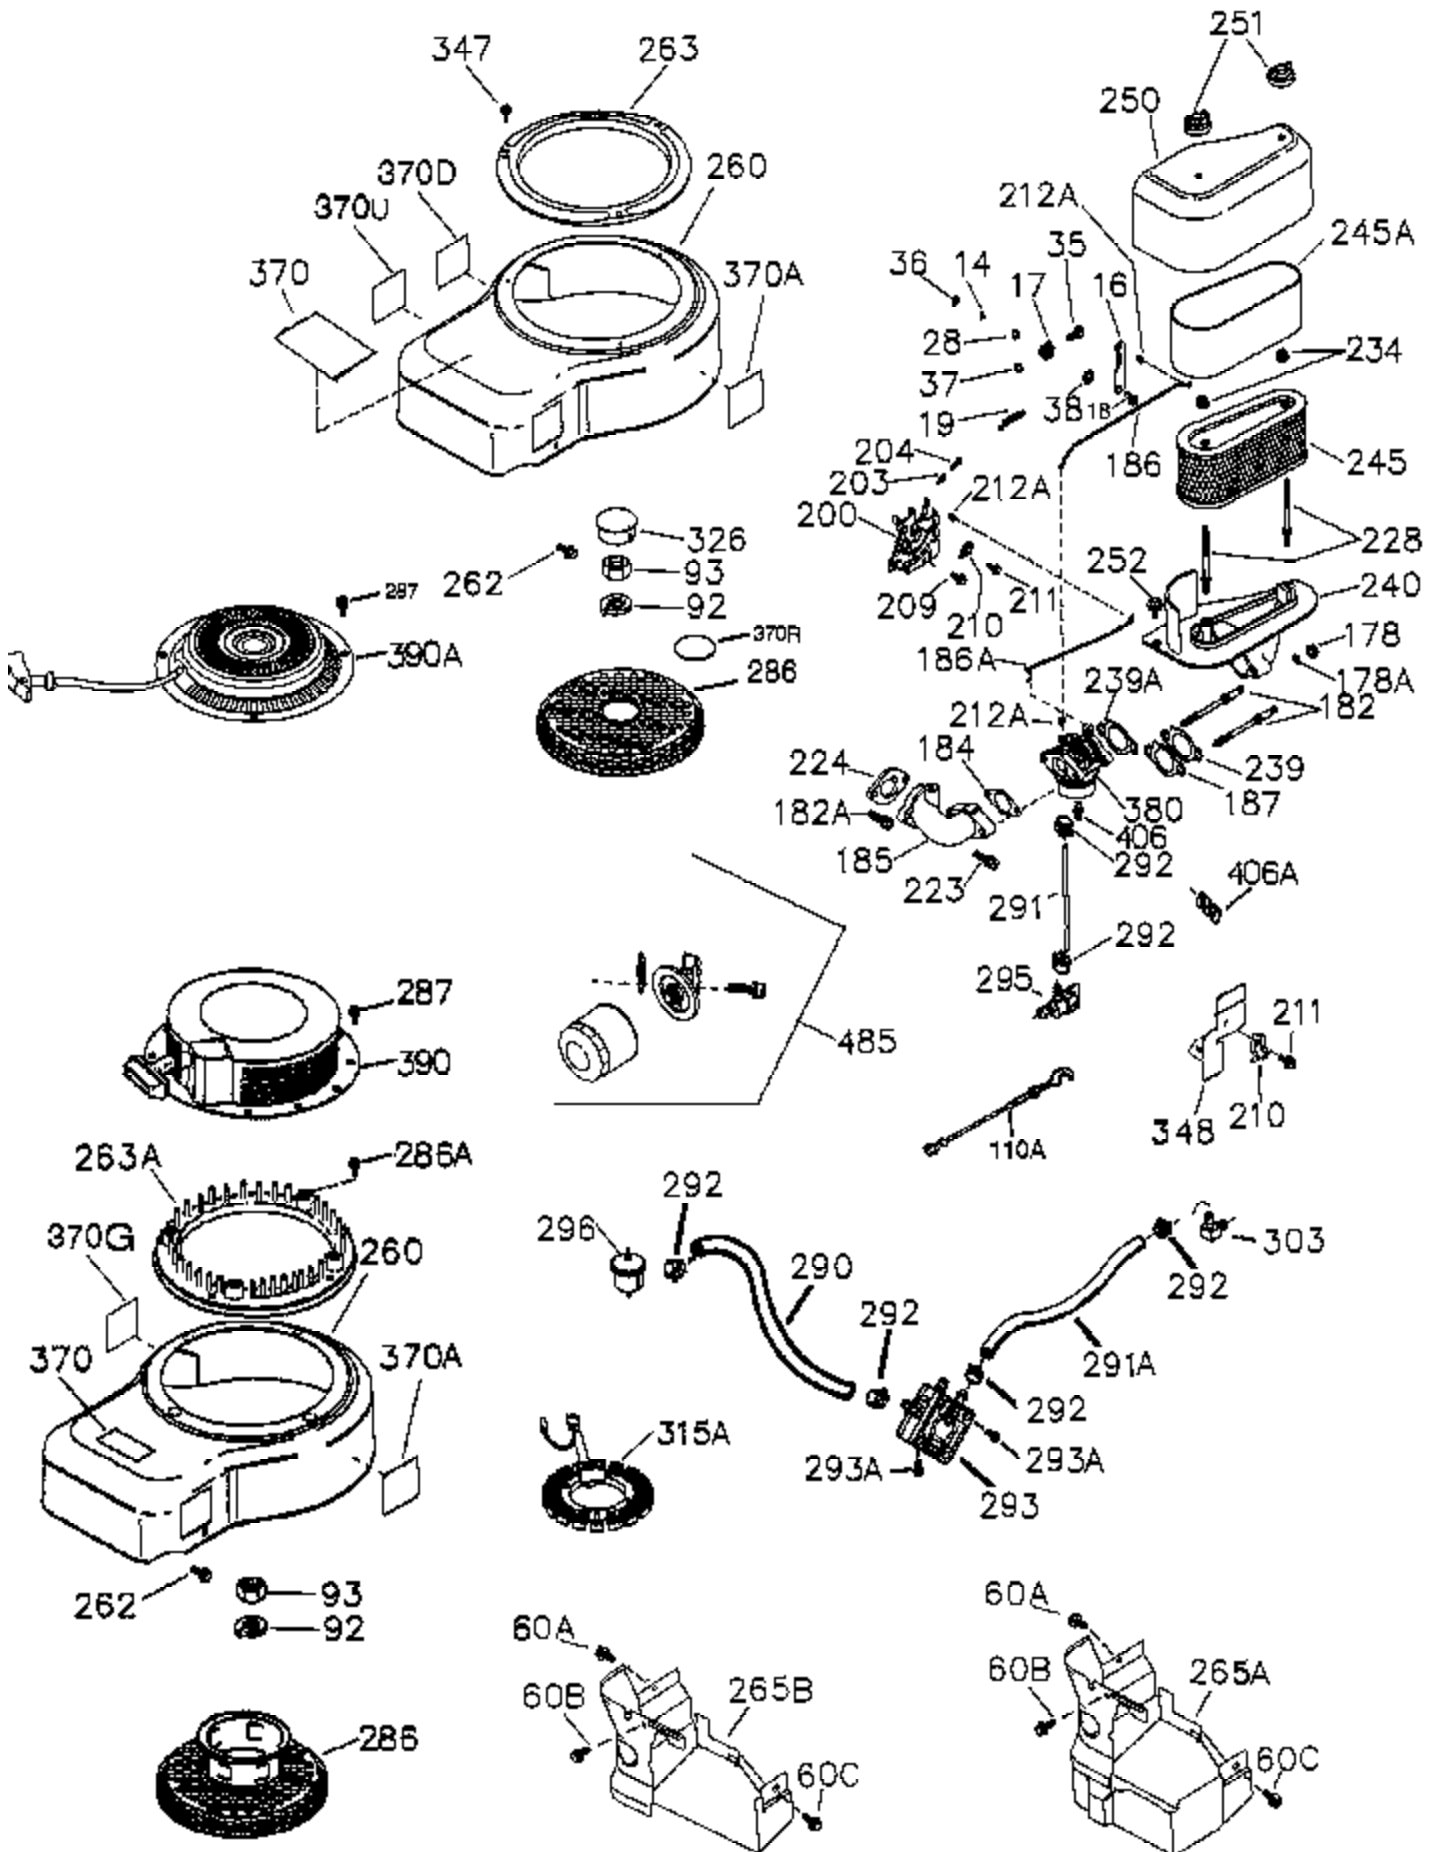

Ref #	Part Number	Qty	Description
14	28277	2	Washer
16	36346A	1	Governor Lever (Incl. 212A)
17	29916	1	Governor Lever Clamp
18	651028	1	Screw, Torx T-15, 8-32 x 3/8"
19	36414	1	Extension Spring
28	30322	1	Lock Nut, 8-32
35	29826	1	Screw, 10-32 x 3/4"
36	29918	1	Lock Washer
37	29216	1	Lock Nut, 10-32
38	29642	1	Retainer Ring
60A	650273	1	Screw, 5/16-18 x 11/16"
60C	650737	1	Screw, 1/4-20 x 1/2"
60B	650867	1	Screw, 10-24 x 1/2"
92	650666	1	Lock Washer
93	650594	1	Flywheel Nut
110A	36917	1	Ground Wire
157A	650586	2	Jam Nut, 5/16-24
178	650928	2	Lock Nut, 1/4-20
182	650925A	2	Carburetor Mounting Stud
184	36352	1	* Carburetor To Intake Pipe Gasket
185	36852	1	Intake Pipe
186A	36353	1	Choke Link
186	36354	1	Governor Link
200	36360	1	Control Bracket (Incl. 203,204,212A)
203	36482	1	Compression Spring
204	650777	1	Screw, 6-32 x 21/32"
209	650902	2	Screw, 10-32 x 7/16"
210	27793	1	Conduit Clip
211	28942	1	Screw, 10-32 x 3/8"
212A	36288	3	Bushing
223	650975	2	Screw, Torx T-30, 5/16-18 x 1-9/32"
224	36490	1	* Intake Spacer
228	650977	2	Air Cleaner Stud
234	650825	2	Nut & Lock Washer, 1/4-20
239	36358	1	* Air Cleaner Gasket
240	36355	1	Air Cleaner Body (Incl. 228 & 239)
245	36356	1	Air Cleaner Filter (Incl. 229)
245A	36357	1	Air Cleaner Filter
250	36359	1	Air Cleaner Cover
251	650886	2	Wing Nut, 1/4-20
252	650976	1	Screw, 1/4-20 x 19/32"
260	36347	1	Blower Housing
262	650737	3	Screw, 1/4-20 x 1/2"
263	36367	1	Trim Ring
265A	36571	1	Cylinder Head Cover
286	36343	1	Cup & Screen
290	30705	1	Fuel Line
292	26460	2	Fuel Line Clamp
296	34279B	1	Fuel Filter (Incl. 292)
326	36210	1	Screen Plug
347	650949	3	Screw, 10-32 x 9/16"
370G	35274	1	Oil Instruction Decal
380	640072A	1	Carburetor (Incl. 184 & 212A)
394A	650982	1	Washer
406A	36918	1	Solenoid Spring
406	611221	1	Fuel Shut-Off Solenoid