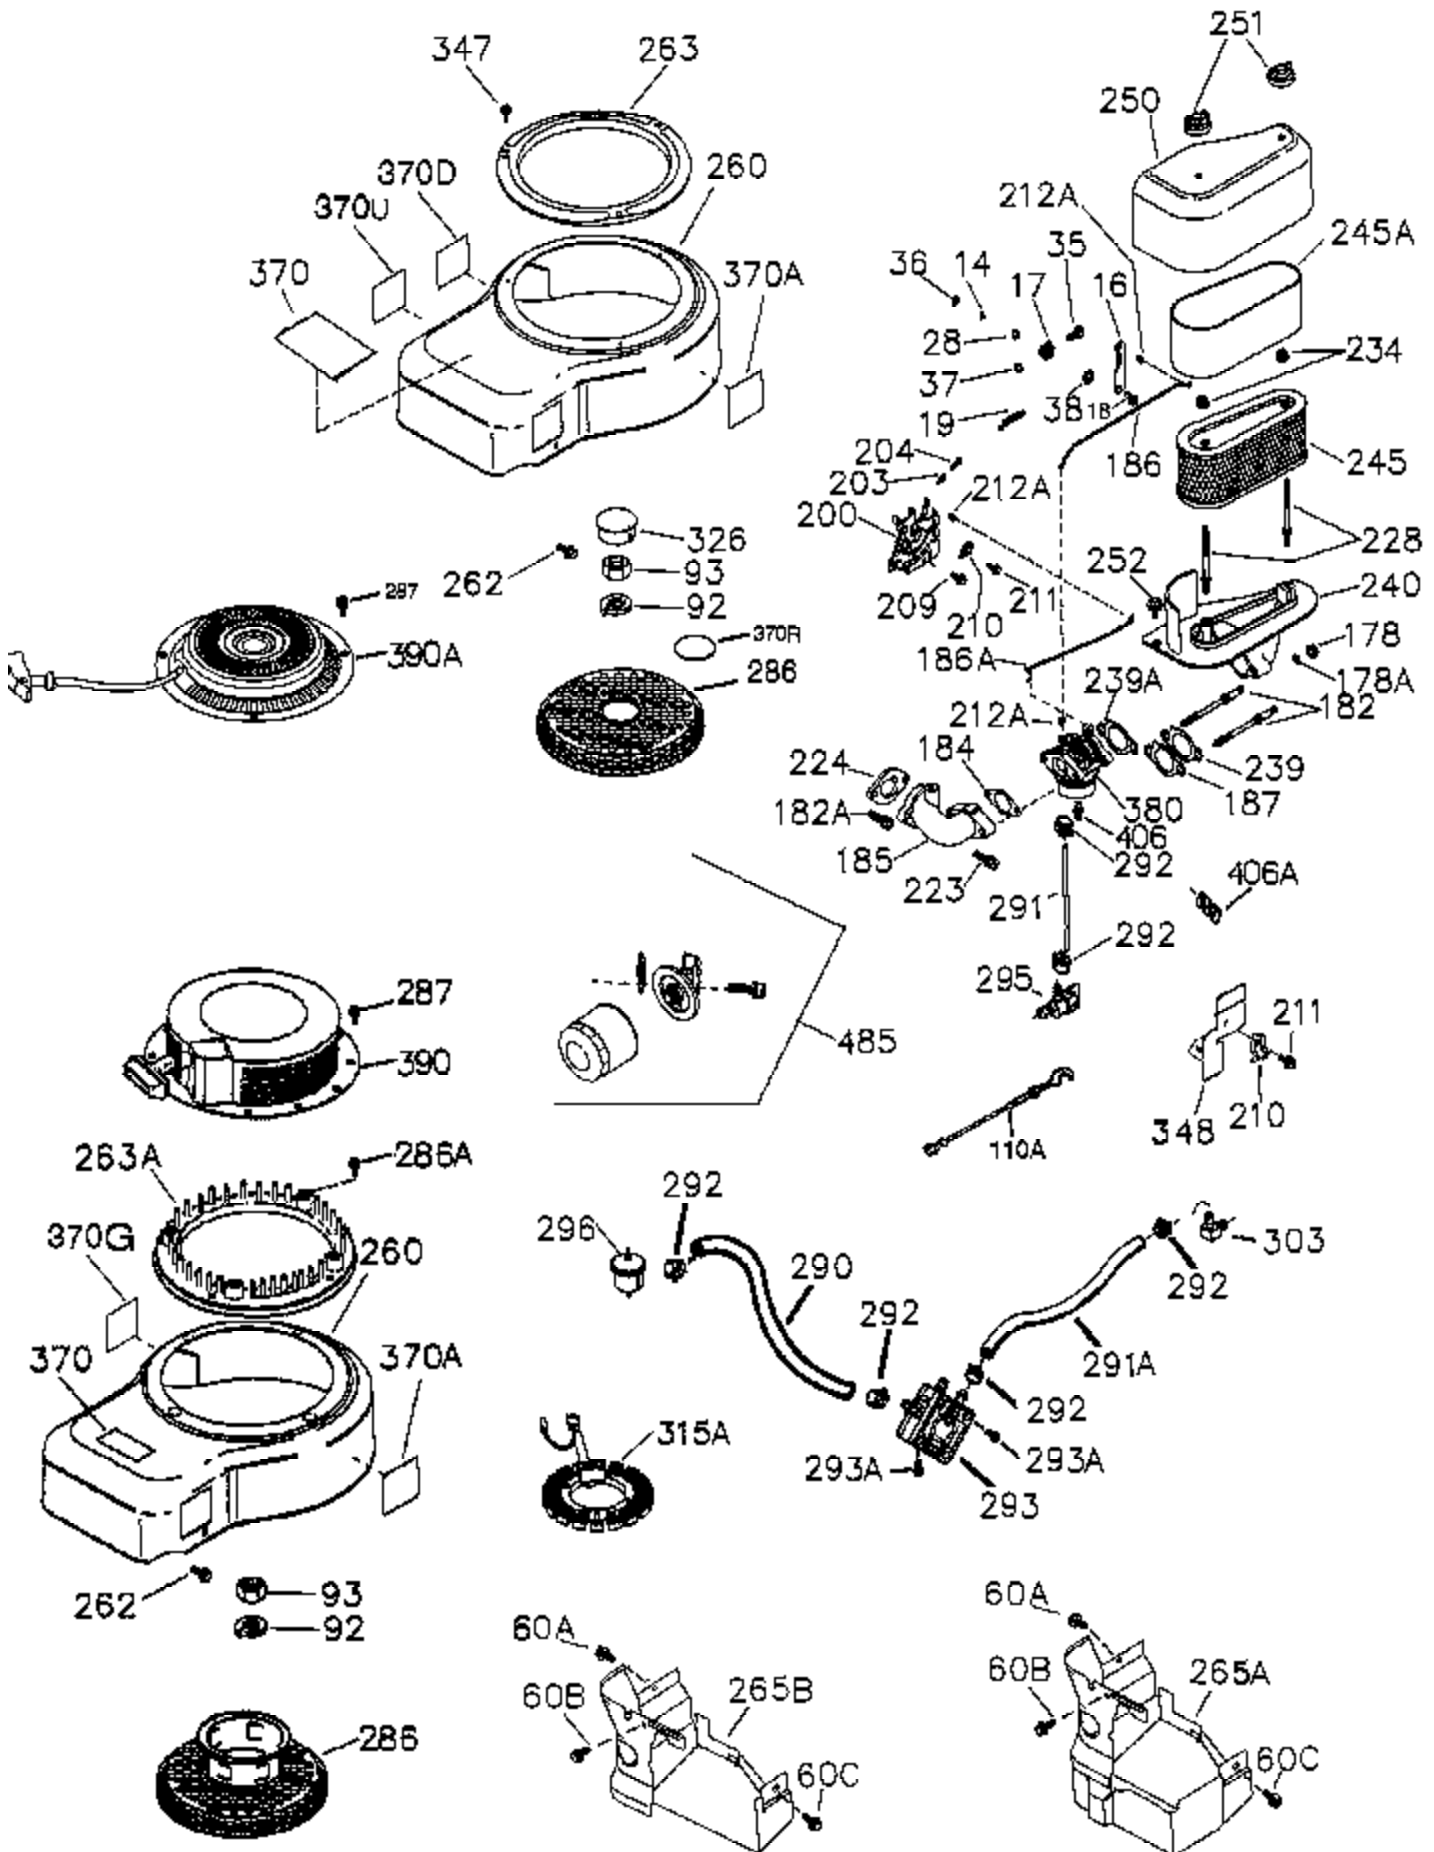

Ref #	Part Number	Qty	Description
14	28277	2	Washer
16	36346A	1	Governor Lever (Incl. 212A)
17	29916	1	Governor Lever Clamp
18	651028	1	Screw, T-15, 8-32 x 3/8"
19	36414	1	Extension Spring
28	30322	1	Lock Nut, 8-32
35	29826	1	Screw, 10-32 x 3/4"
36	29918	1	Lock Washer
37	29216	1	Lock Nut, 10-32
38	29642	1	Retainer Ring
60C	650737	1	Screw, 1/4-20 x 1/2"
60B	650867	1	Screw, 10-24 x 1/2"
60B	650867	1	Screw, 10-24 x 1/2"
60A	650273	1	Screw, 5/16-18 x 11/16"
92	651082	1	Lock Washer
93	650594	1	Flywheel Nut
157A	650586	2	Jam Nut, 5/16-24
178	650928	2	Lock Nut, 1/4-20
182	650925A	2	Carburetor Mounting Stud
184	36352	1	* Carburetor To Intake Pipe Gasket
185	36852	1	Intake Pipe
186	36354	1	Governor Link
200	36233	1	Control Bracket (Incl. 203,204,212A)
203	36482	1	Compression Spring
204	650777	1	Screw, 6-32 x 21/32"
209	650902	2	Screw, 10-32 x 7/16"
210	27793	2	Conduit Clip
211	28942	2	Screw, 10-32 x 3/8"
212A	36288	3	Bushing
223	650975	2	Screw, T-30, 5/16-18 x 1-9/32"
224	36490	1	* Intake Spacer
228	650977	2	Air Cleaner Stud
234	650825	2	Nut & Lock Washer, 1/4-20
239	36358	1	* Air Cleaner Gasket
240	36355	1	Air Cleaner Body (Incl. 228 & 239)
245	36356	1	Air Cleaner Filter (Incl. 229)
245A	36357	1	Air Cleaner Filter
250	36359	1	Air Cleaner Cover
251	650886	2	Wing Nut, 1/4-20
252	650976	1	Screw, 1/4-20 x 19/32"
260	36347	1	Blower Housing
262	650737	3	Screw, 1/4-20 x 1/2"
263	36367	1	Trim Ring
286	36343	1	Cup & Screen
290	30705	1	Fuel Line
292	26460	2	Fuel Line Clamp
296	34279B	1	Fuel Filter (Incl. 292)
326	36210	1	Screen Plug
347	650949	3	Screw, 10-32 x 9/16"
348	36383	1	Remote Choke Bracket
370U	34387	1	Screen Decal
370G	35274	1	Oil Instruction Decal
370R	37119	1	Warning Decal
380	640072A	1	Carburetor (Incl. 184 & 212A)
406	611221	1	Fuel Shut-Off Solenoid
406A	36918	1	Solenoid Spring
485	36374B	1	Oil Filter Adapter Kit (Incl. 475,476 & 477)