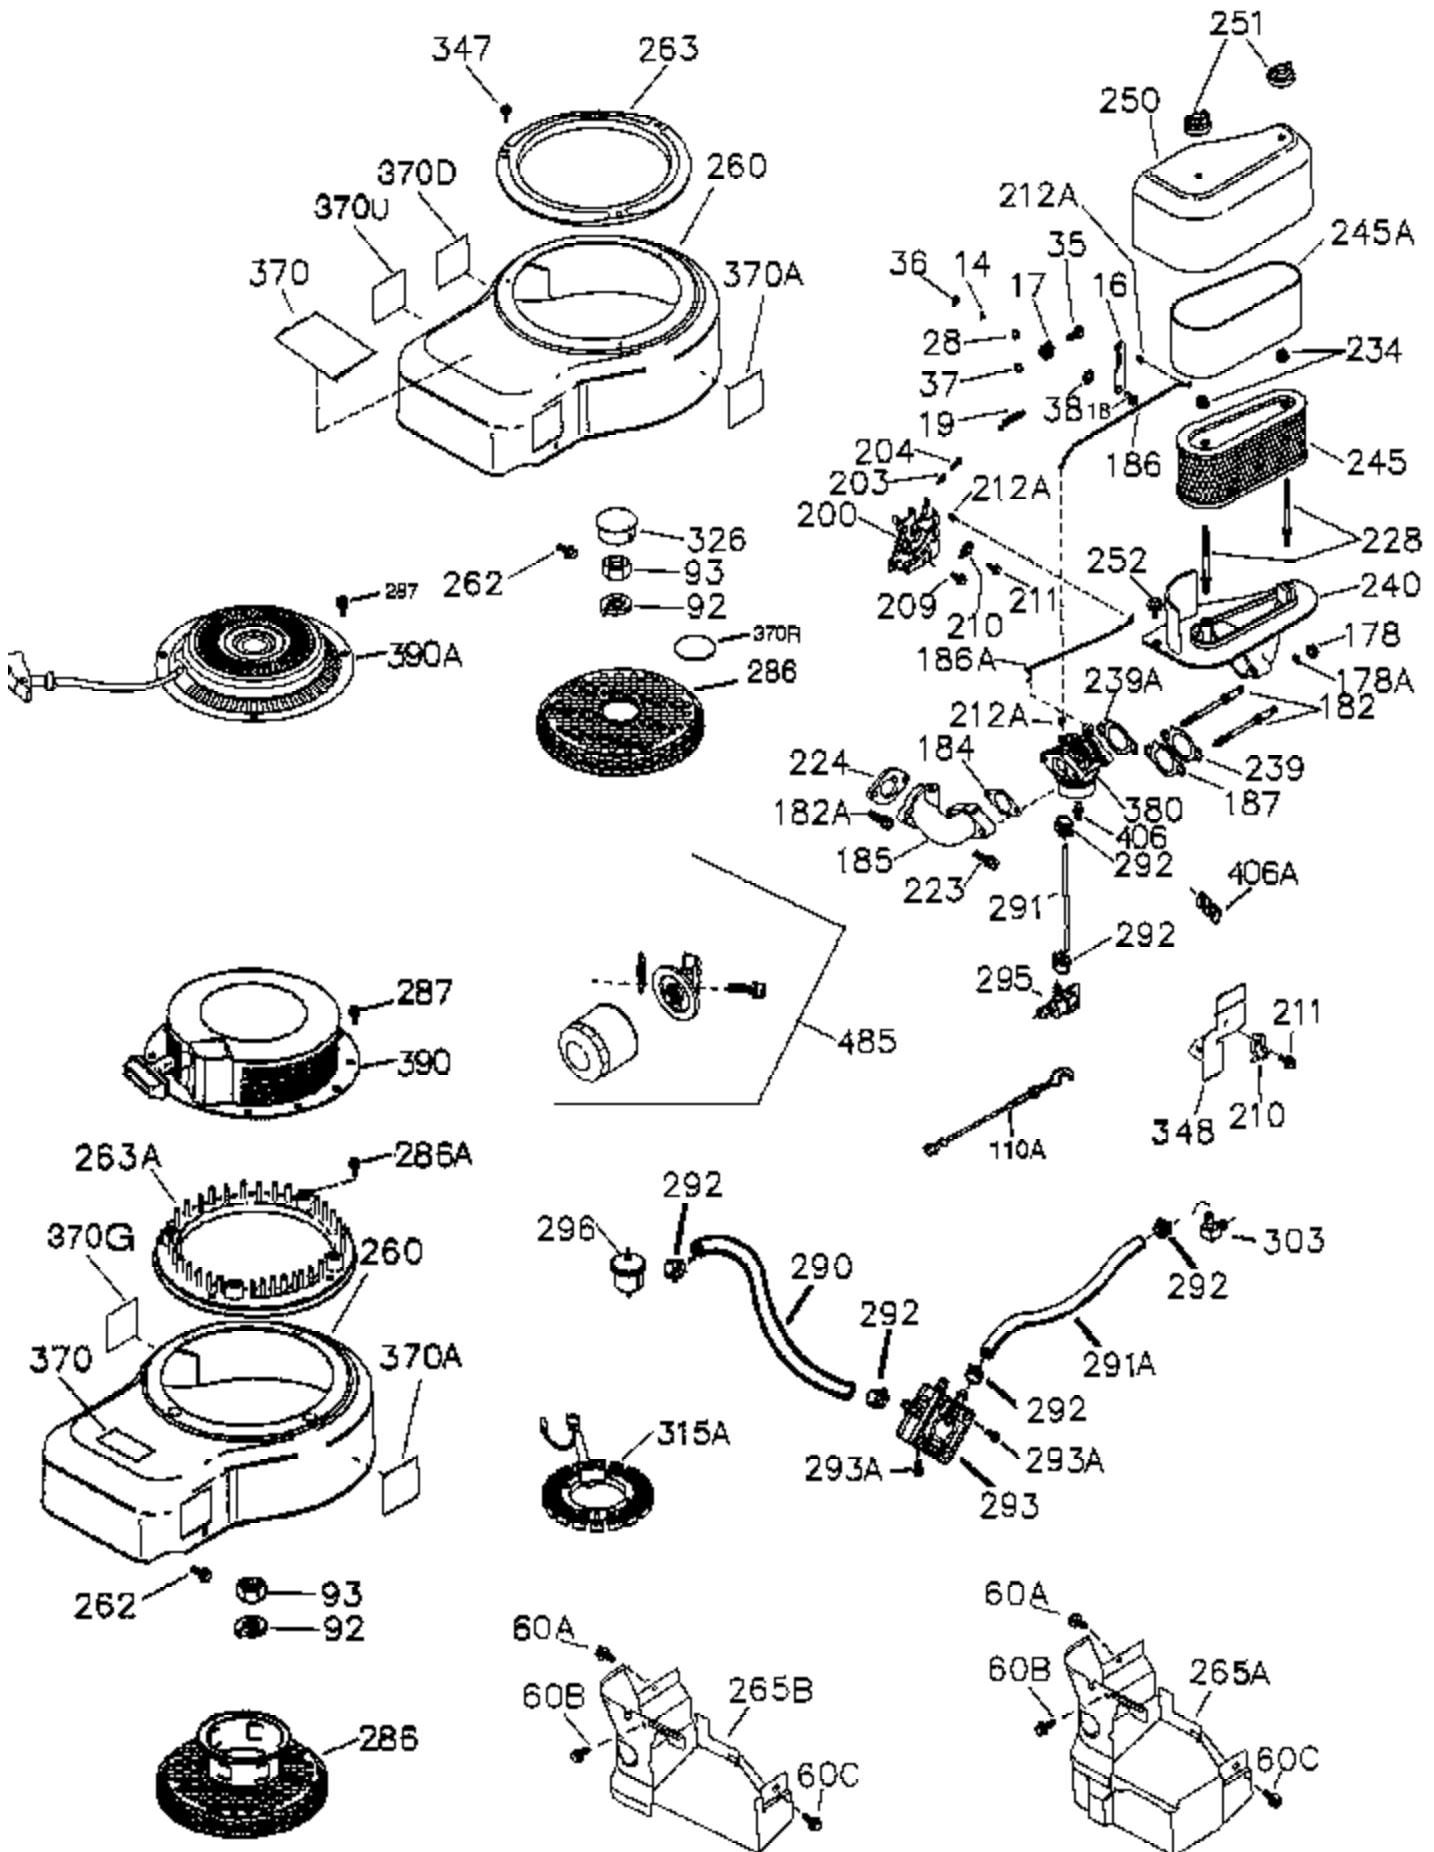

Ref #	Part Number	Qty	Description
14	28277	2	Washer
16	36346A	1	Governor Lever (Incl. 212A)
17	29916	1	Governor Lever Clamp
18	651028	1	Screw, Torx T-15, 8-32 x 3/8"
19	36414	1	Extension Spring
28	30322	1	Lock Nut, 8-32
35	29826	1	Screw, 10-32 x 3/4"
36	29918	1	Lock Washer
37	29216	1	Lock Nut, 10-32
38	29642	1	Retainer Ring
60B	650867	1	Screw, 10-24 x 1/2"
60A	650273	1	Screw, 5/16-18 x 11/16"
60C	650737	1	Screw, 1/4-20 x 1/2"
92	650666	1	Lock Washer
93	650594	1	Flywheel Nut
157A	650586	2	Jam Nut, 5/16-24
178	650928	2	Lock Nut, 1/4-20
182	650925A	2	Carburetor Mounting Stud
184	36352	1	* Carburetor To Intake Pipe Gasket
185	36852	1	Intake Pipe
186	36354	1	Governor Link
200	36233	1	Control Bracket (Incl. 203,204,212A)
203	36482	1	Compression Spring
204	650777	1	Screw, 6-32 x 21/32"
209	650902	2	Screw, 10-32 x 7/16"
210	27793	2	Conduit Clip
211	28942	2	Screw, 10-32 x 3/8"
212A	36288	3	Bushing
223	650975	2	Screw, Torx T-30, 5/16-18 x 1-9/32"
224	36490	1	* Intake Spacer
228	650977	2	Air Cleaner Stud
234	650825	2	Nut & Lock Washer, 1/4-20
239	36358	1	* Air Cleaner Gasket
240	36355	1	Air Cleaner Body (Incl. 228 & 239)
245	36356	1	Air Cleaner Filter (Incl. 229)
245A	36357	1	Air Cleaner Filter
250	36359	1	Air Cleaner Cover
251	650886	2	Wing Nut, 1/4-20
252	650976	1	Screw, 1/4-20 x 19/32"
260	36347	1	Blower Housing
262	650737	3	Screw, 1/4-20 x 1/2"
263	36508	1	Trim Ring
265A	36362	1	Cylinder Head Cover
286	36343	1	Cup & Screen
290	30705	1	Fuel Line
292	26460	2	Fuel Line Clamp
296	34279B	1	Fuel Filter (Incl. 292)
326	36210	1	Screen Plug
347	650949	3	Screw, 10-32 x 9/16"
348	36383	1	Remote Choke Bracket
370R	37119	1	Warning Decal
370U	34387	1	Screen Decal
370G	35274	1	Oil Instruction Decal
380	640072A	1	Carburetor (Incl. 184 & 212A)
394A	650982	1	Washer
406A	36918	1	Solenoid Spring
406	611221	1	Fuel Shut-Off Solenoid
485	36435A	1	Oil Filter Adapter Kit (Incl. 475,476 & 477)