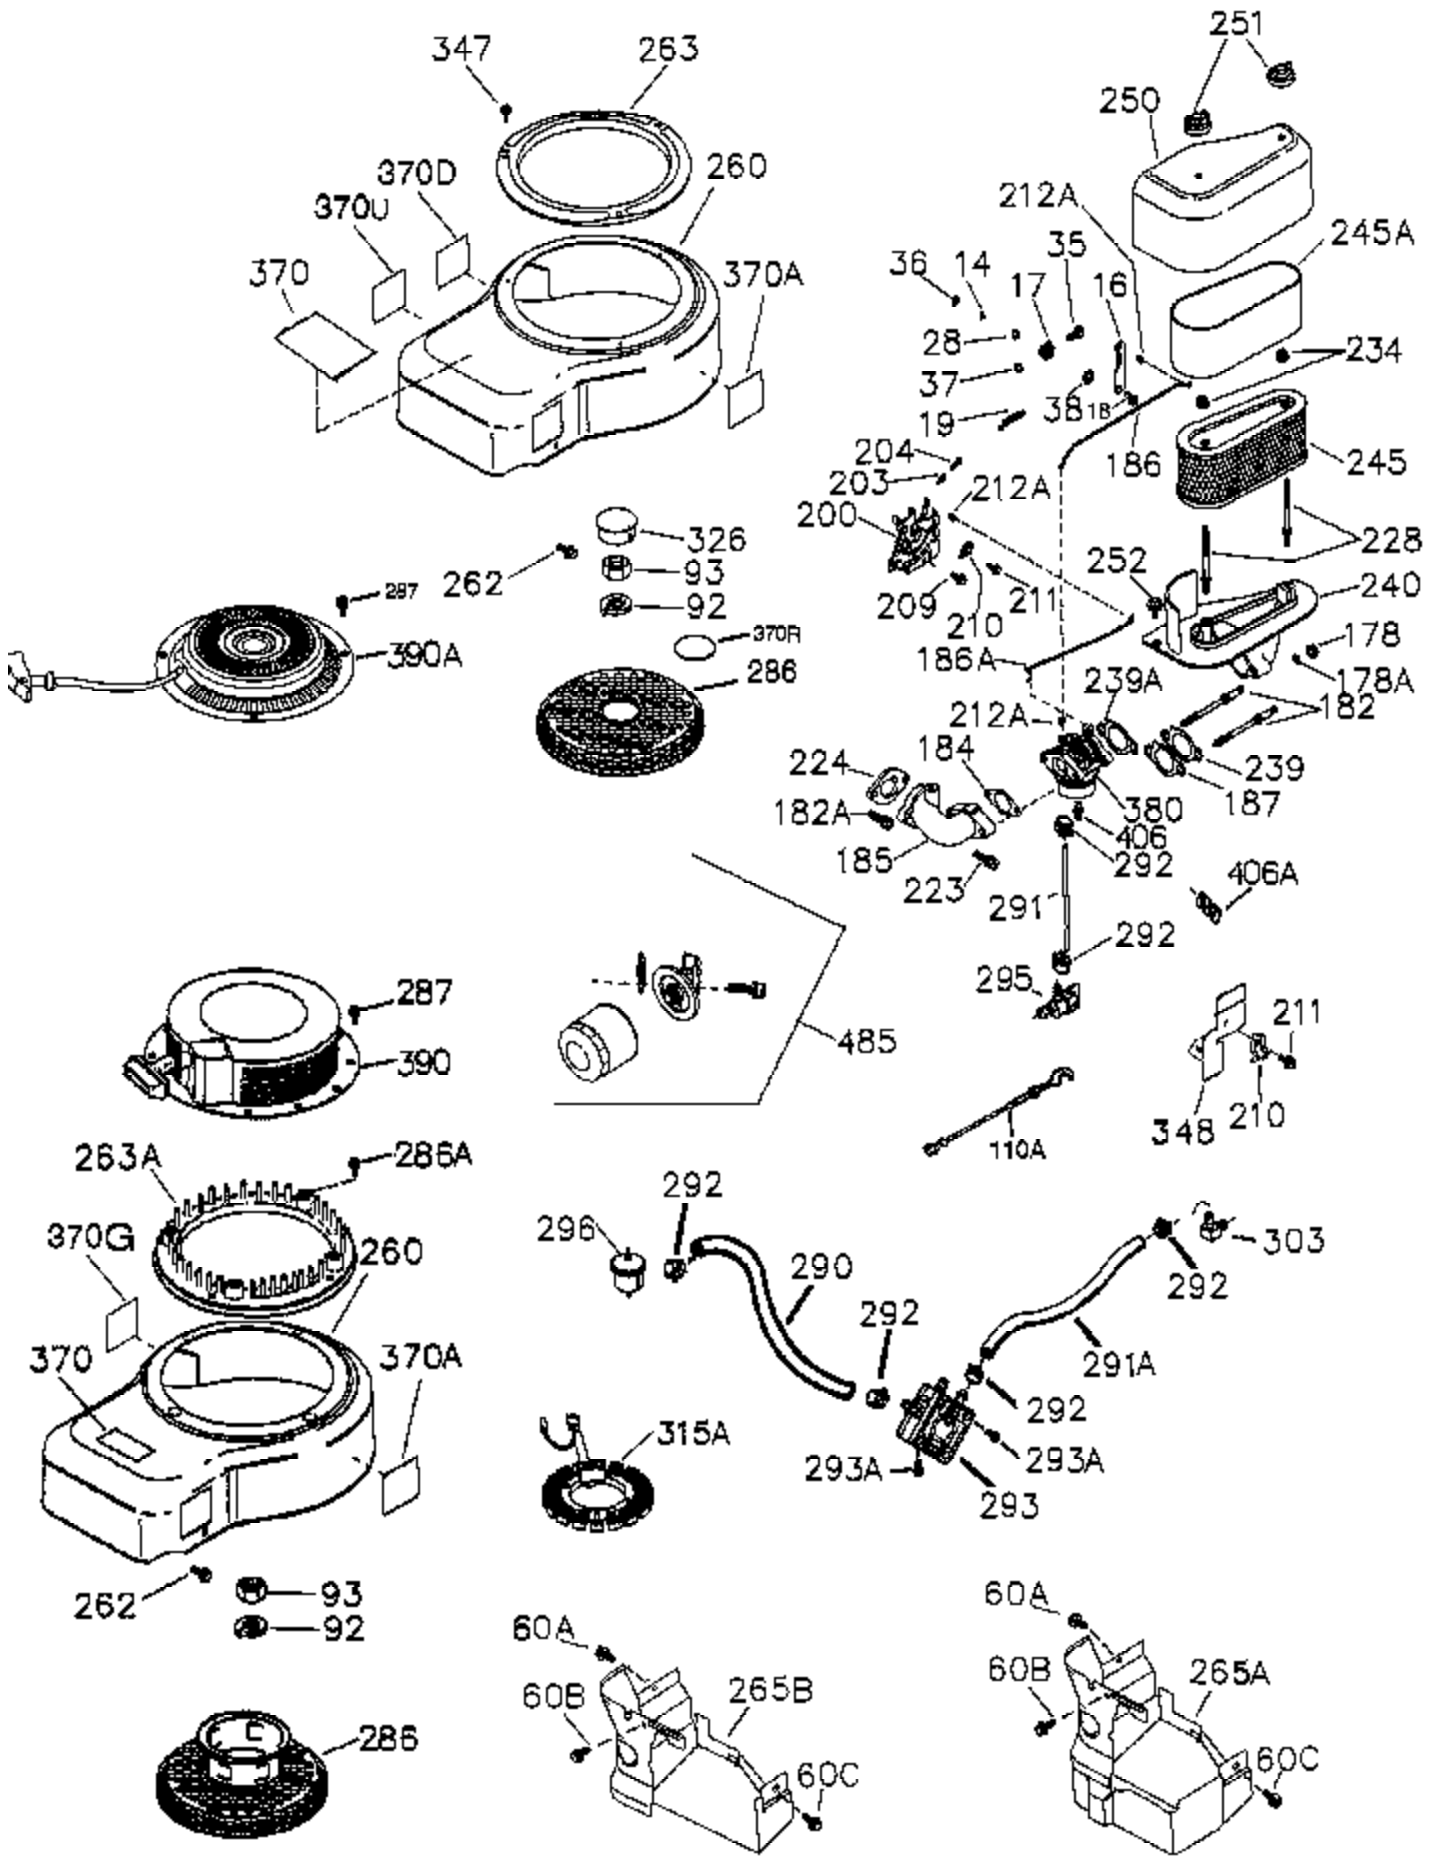

Ref #	Part Number	Qty	Description
125	35308	1	Exhaust Valve (Std.)
125	35433	1	Exhaust Valve (1/32" OS)
126	35309	1	Intake Valve (Std.)
126	35432	1	Intake Valve (1/32" OS)
127	650691	6	Washer
128	650690	6	Belleville Washer
130	650946	6	Screw, 5/16-18 x 2-45/64"
135	34645	1	Resistor Spark Plug (RN4C)
150	33507	2	Valve Spring
151	33508	2	Valve Spring Keeper
153	36339	1	Push Rod Guide
154	650972	2	Rocker Arm Stud
155	35950	2	Rocker Arm
156	730636	2	Rocker Arm Bearing
157	730636	2	Set Screw, 5/16-24 x 1/4"
158	36340	2	Push Rod
159	35952	1	* Rocker Arm Cover Gasket
160	35953A	1	Rocker Arm Housing
161	30063	4	Screw, Torx T-30, 1/4-20 x 1/2"
169	36304	1	* Valve Cover Gasket
172	36305	1	Valve Cover
173	36306	1	Breather Tube
174	30063	4	Screw, Torx T-30, 1/4-20 x 1/2"
265	36615	1	Cylinder Head Cover
270A	35829A	1	Exhaust Port Liner
305	36349	1	Oil Fill Tube
306	36348	1	* "O" Ring
307	35499	1	"O" Ring
309	650974	1	Screw, 1/4-20 x 57/64"
310	36366	1	Dipstick
314	651007	2	Screw, Torx T-15, 10-24 x 15/16"
315	611181	1	Alternator Coil (3/5 Split) (Incl.321 - 323)
321	611161	1	Diode
322	611142	1	Connector Body
323	611118	1	Terminal
325	36342	1	Wire Clip
325A	27275	1	Wire Clip
361	650969	2	Screw, 5/16-18 x 29/32"
370B	35274	1	Instruction Decal
381	650767	1	Screw, 8-32 x 27/64"
382	36328	1	Oil Strainer Screen
385	570673	1	Ball
386	36329	1	Pressure Relief Spring
387	36330	1	Roll Pin
394A	650982	1	Washer
395	36795	1	Electric Starter Motor (12 Volt)
400	36567	1	* Gasket Set (Incl. items marked PK i n notes) Incl. part #'s 35952 (1), 36304 (1), 36333 (1), 36335 (1), 36337 (1), 36348 (1), 36351 (1), 36352 (1), 36358 (1), 36365 (1), 36490 (1)
420	730225	1	SAE 30 4-Cycle Engine Oil (Quart)
475	36563	1	Oil Filter
476	36435A	1	Oil Filter Adapter (Incl. 477 & 479)
477	650978	2	Screw, Torx T-30, 5/16-18 x 1-7/16"
479	36335	1	* Oil Passage Gasket