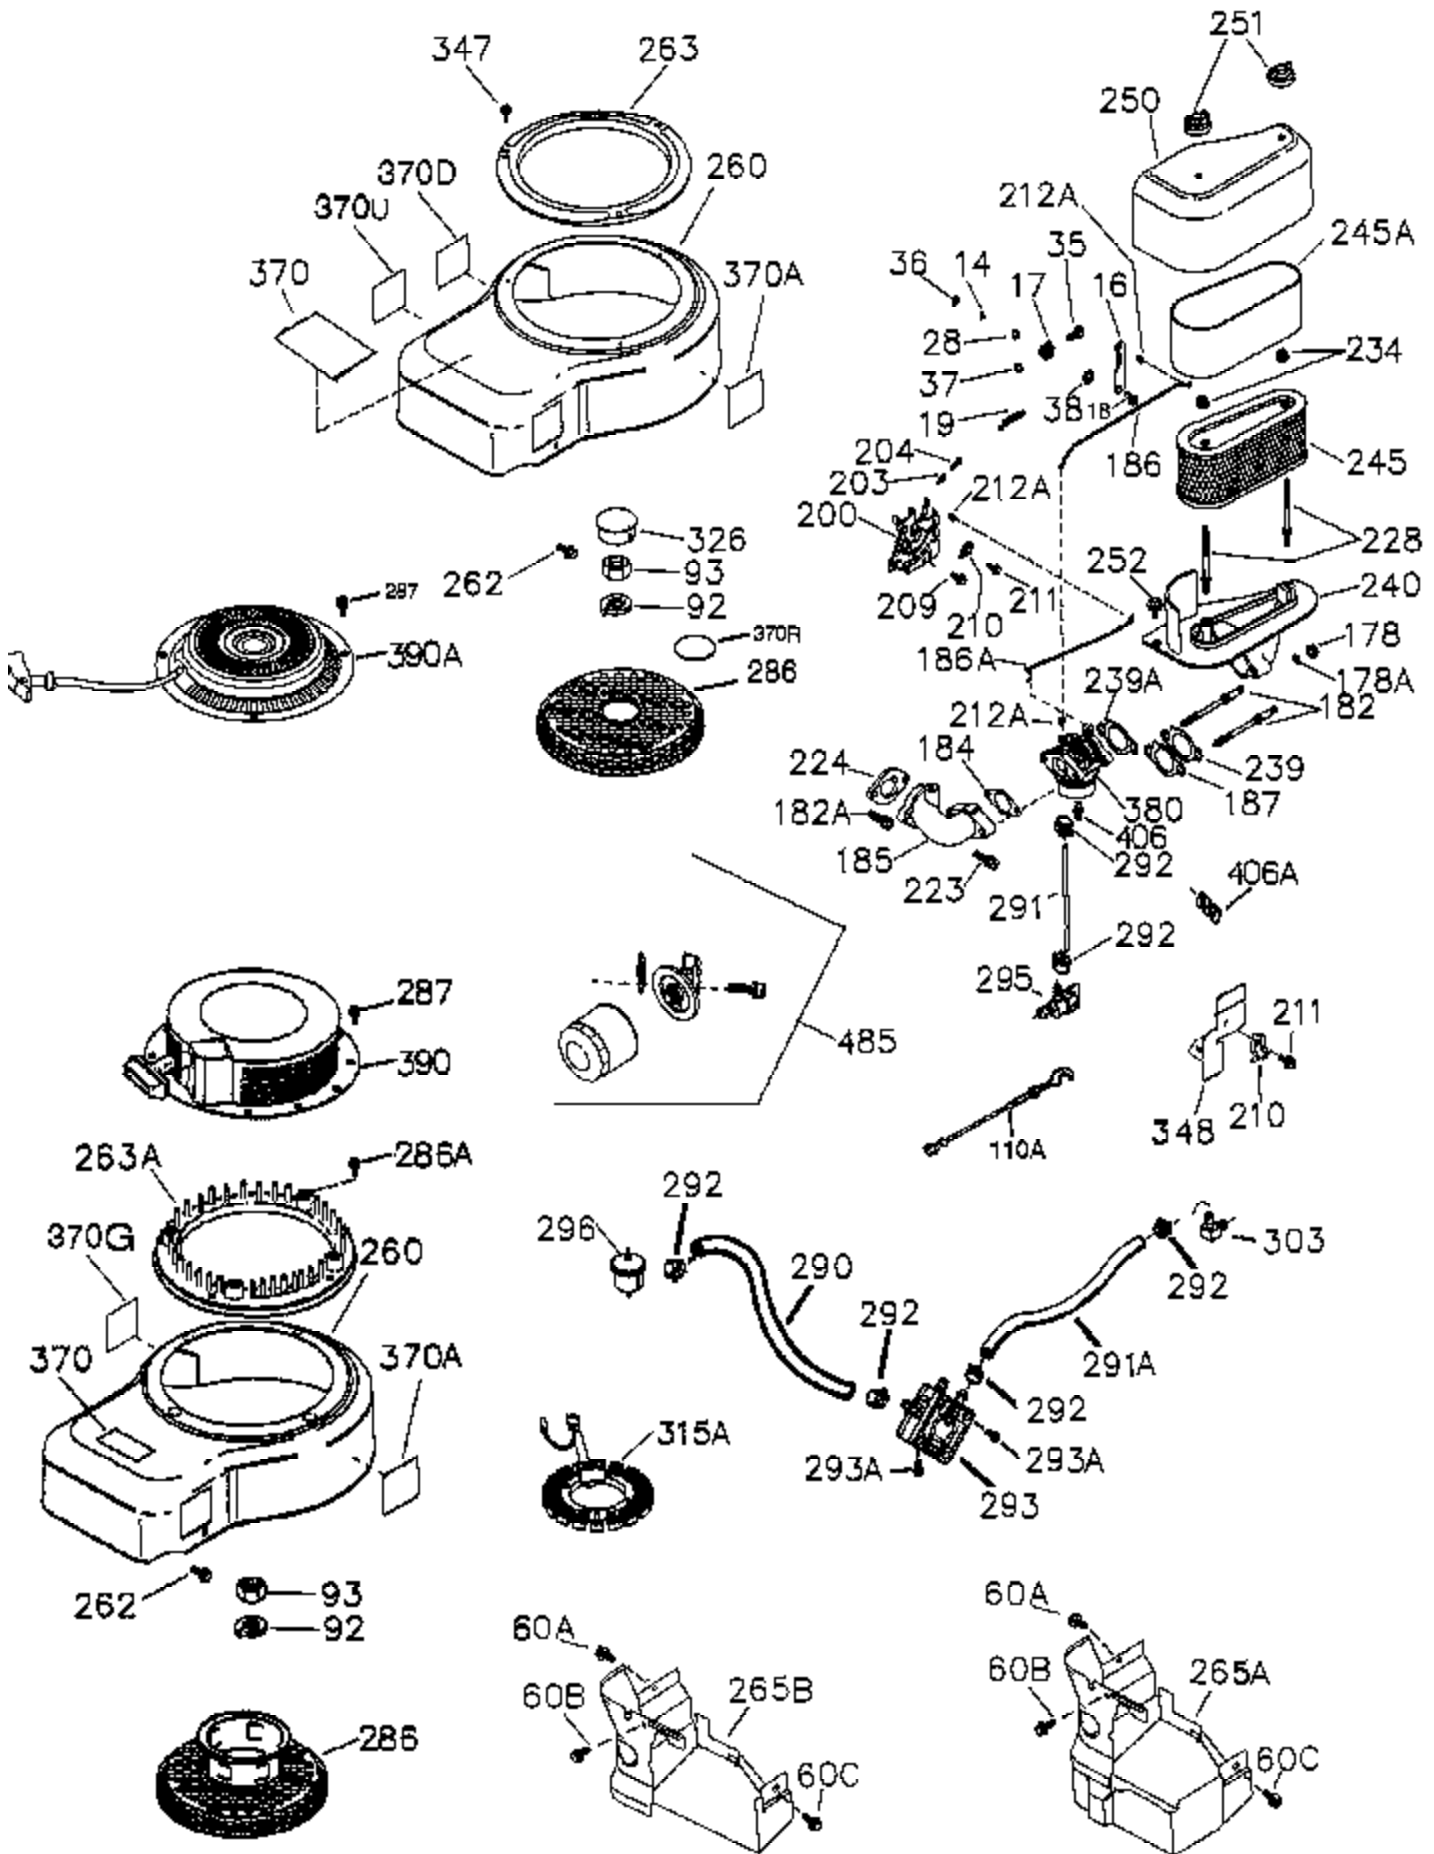

Ref #	Part Number	Qty	Description
14	28277	2	Washer
16	36346A	1	Governor Lever (Incl. 212A)
17	29916	1	Governor Lever Clamp
18	651028	1	Screw, Torx T-15, 8-32 x 3/8"
19	36414	1	Extension Spring
28	30322	1	Lock Nut, 8-32
35	29826	1	Screw, 10-32 x 3/4"
36	29918	1	Lock Washer
37	29216	1	Lock Nut, 10-32
38	29642	1	Retaining Ring
60A	650273	1	Screw, 5/16-18 x 17/32"
60B	650867	1	Screw, 10-24 x 1/2"
92	650666	1	Lock Washer
93	650594	1	Flywheel Nut
157A	650586	2	Jam Nut, 5/16-24"
178	650928	2	Lock Nut, 1/4-20
182	650925A	2	Carburetor Mounting Stud
184	36352	1	* Carburetor To Intake Pipe Gasket
185	36852	1	Intake Pipe
186	36354	1	Governor Link
186A	36353	1	Choke Link
200	36360	1	Control Bracket (Incl. 203,204,212A)
203	33802	1	Compression Spring
204	650777	1	Screw, 6-32 x 21/32"
209	650902	2	Screw, 10-32 x 7/16"
210	27793	1	Conduit Clip
211	28942	1	Screw, 10-32 x 3/8"
212A	36288	3	Bushing
223	650975	2	Screw, Torx T-30, 5/16-18 x 1-9/32"
224	36490	1	* Intake Pipe Gasket
228	650977	2	Air Cleaner Stud
229	650825	2	Nut & Lock Washer, 1/4-20
239	36358	1	* Air Cleaner Gasket
240	36355	1	Air Cleaner Body (Incl. 228 & 239)
245	36356	1	Air Cleaner Filter (Incl. 229)
245A	36357	1	Air Cleaner Filter
250	36359	1	Air Cleaner Cover
251	650886	2	Wing Nut, 1/4-20
252	650976	1	Screw, 1/4-20 x 19/32"
260	37174	1	Blower Housing
262	650737	3	Screw, 1/4-20 x 1/2"
263A	36367	1	Recoil Adapter
286A	650561	4	Screw, 1/4-20 x 19/32"
286	37173	1	Cup & Screen
287A	30063	3	Screw, Torx T-30, 1/4-20 x 1/2"
290	30705	1	Fuel Line
292	26460	2	Fuel Line Clamp
296	34279B	1	Fuel Filter (Incl. 292)
370G	35274	1	Oil Instruction Decal
380	640034	1	Carburetor (Incl. 184 & 212A)
390	590751	1	Rewind Starter