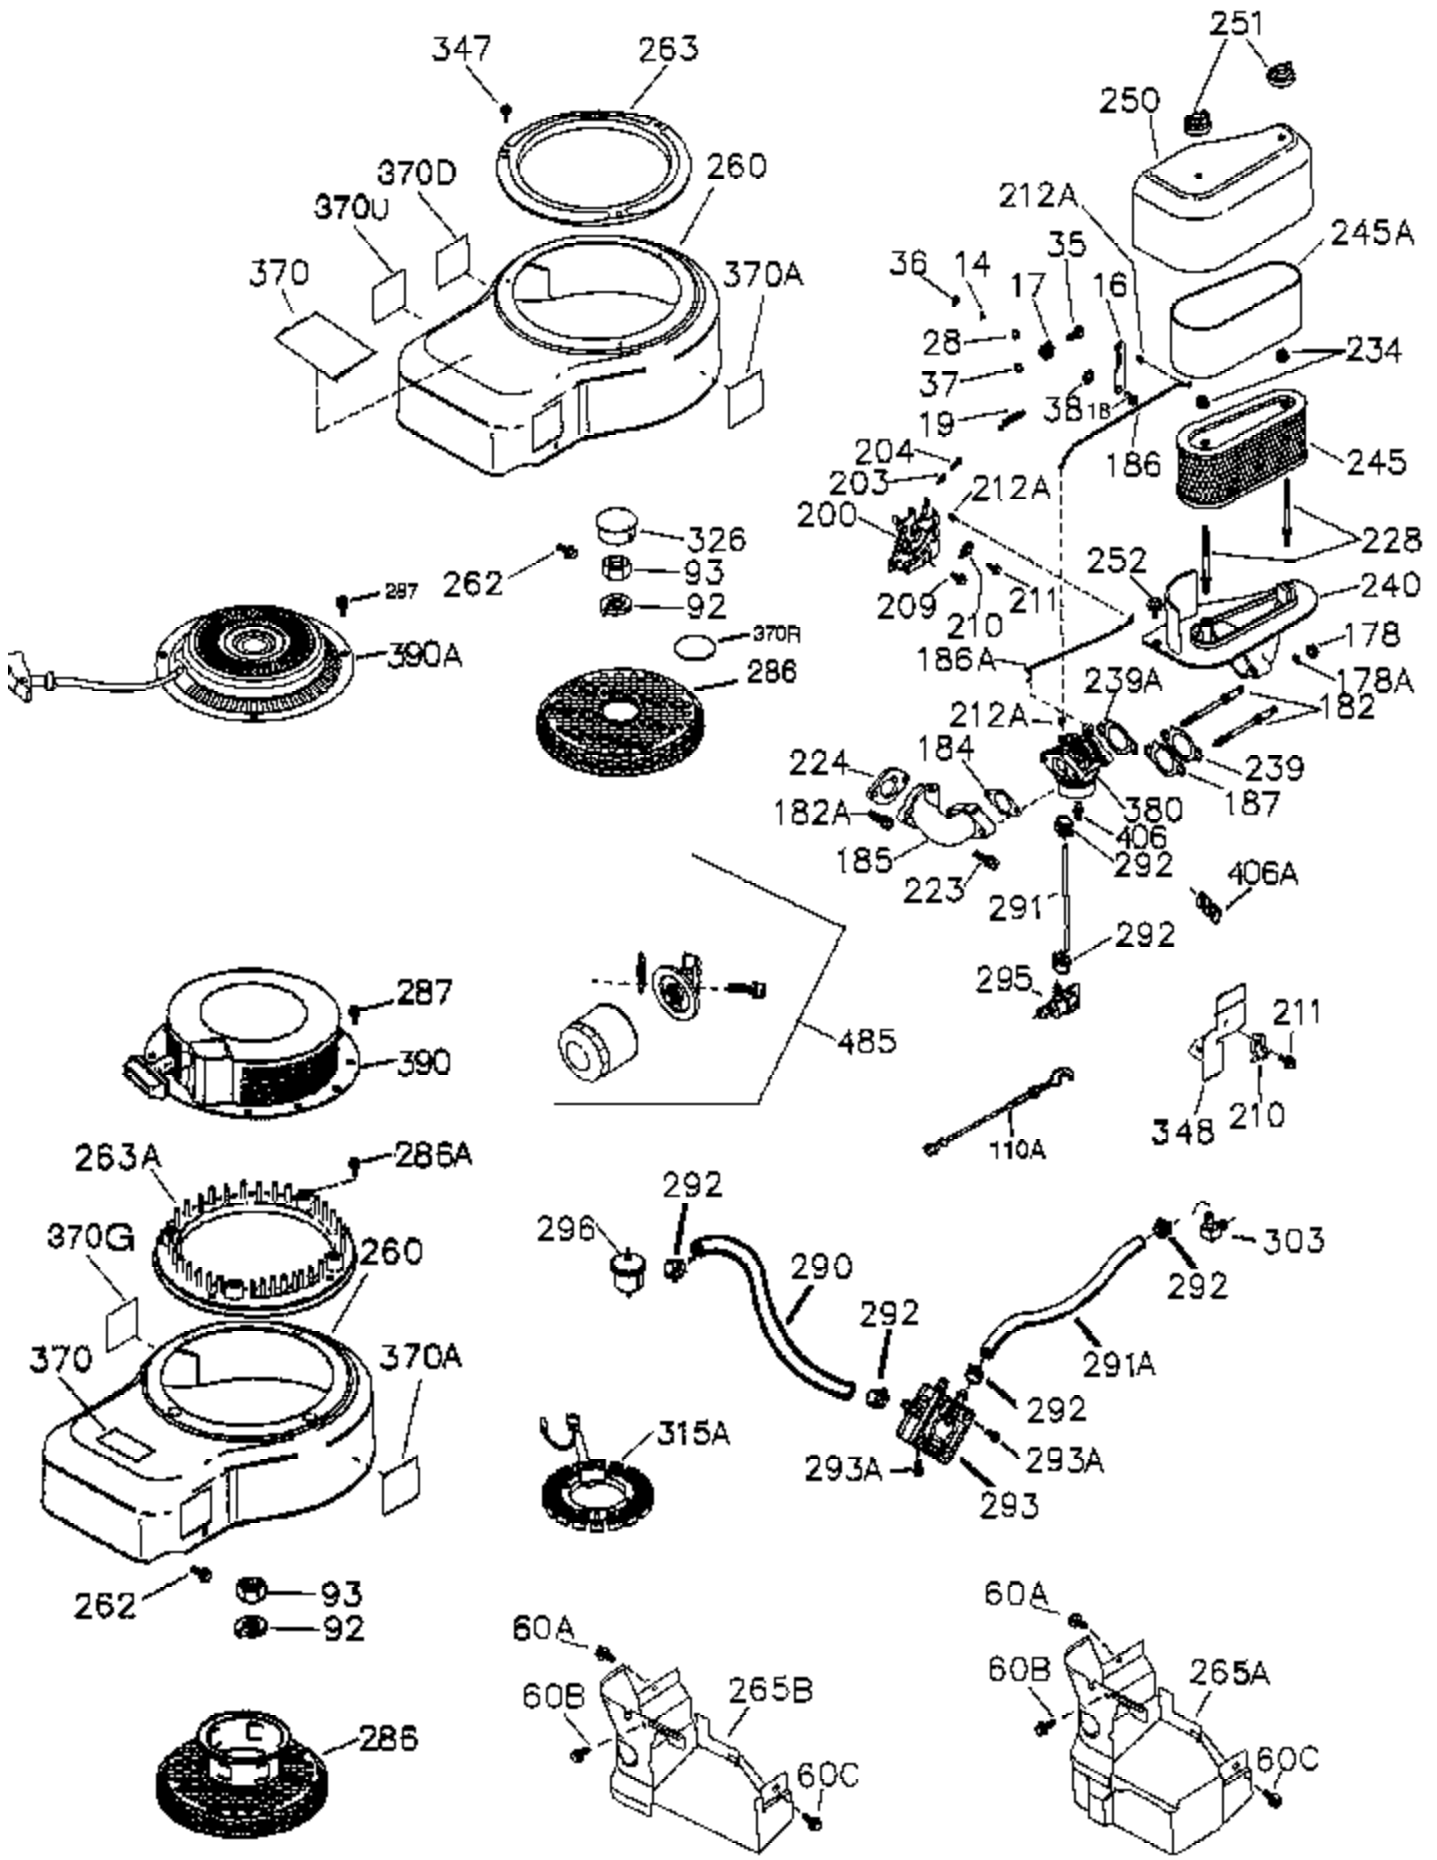

Ref #	Part Number	Qty	Description
14	28277	2	Washer
16	36346A	1	Governor Lever
17	29916	1	Governor Lever Clamp
18	651028	1	Screw, Torx T-15, 8-32 x 3/8"
19	36414	1	Extension Spring
28	30322	1	Lock Nut, 8-32
35	29826	1	Screw, 10-32 x 3/4"
36	29918	1	Lock Washer
37	29216	1	Lock Nut, 10-32
38	29642	1	Retaining Ring
60A	650781	1	Screw, 5-16/18 x 11/16"
60B	650867	1	Screw, 10-24 x 1/2"
60C	650737	1	Screw, 1/4-20 x 1/2"
92	650666	1	Lock Washer
93	650594	1	Flywheel Nut
110A	36917	1	Ground Wire (Solenoid)
178	650928	2	Lock Nut, 1/4-20
182	650925A	2	Carburetor Mounting Stud
184	36352	1	* Carburetor To Intake Pipe Gasket
185	36852	1	Intake Pipe
186	36354	1	Governor Link
200	36233	1	Control Bracket (Incl. 203,204,212A)
203	36482	1	Compression Spring
204	650777	1	Screw, 6-32 x 21/32"
209	650902	2	Screw, 10-32 x 7/16"
210	27793	2	Conduit Clip
211	28942	2	Screw, 10-32 x 3/8"
212A	36288	3	Bushing
223	650975	2	Screw, Torx T-30, 5/16-18 x 1-9/32"
224	36490	1	* Intake Pipe Gasket
228	650977	2	Air Cleaner Stud
234	650825	2	Nut & Lock Washer, 1/4-20
239	36358	1	* Air Cleaner Gasket
240	36355	1	Air Cleaner Body (Incl. 228 & 239)
245	36356	1	Air Cleaner Filter (Incl. 234)
245A	36357	1	Air Cleaner Filter
250	36359	1	Air Cleaner Cover
251	650886	2	Wing Nut, 1/4-20
252	650976	1	Screw, 1/4-20 x 19/32"
260	36347	1	Blower Housing
262	650737	3	Screw, 1/4-20 x 1/2"
263	36367	1	Trim Ring
286	36343	1	Cup & Screen
291	30705	1	Fuel Line
292	26460	2	Fuel Line Clamp
296	34279B	1	Fuel Filter
326	36210	1	Screen Plug
347	650949	3	Screw, 10-32 x 9/16"
348	36383	1	Choke Bracket
370G	35274	1	Oil Instruction Decal
380	640034A	1	Carburetor (Incl. 184 & 212A)
394A	650982	1	Washer
406	611221	1	Fuel Shut-Off Solenoid
406A	36918	1	Solenoid Spring
485	36435A	1	Oil Filter Adapter Kit (Optional)