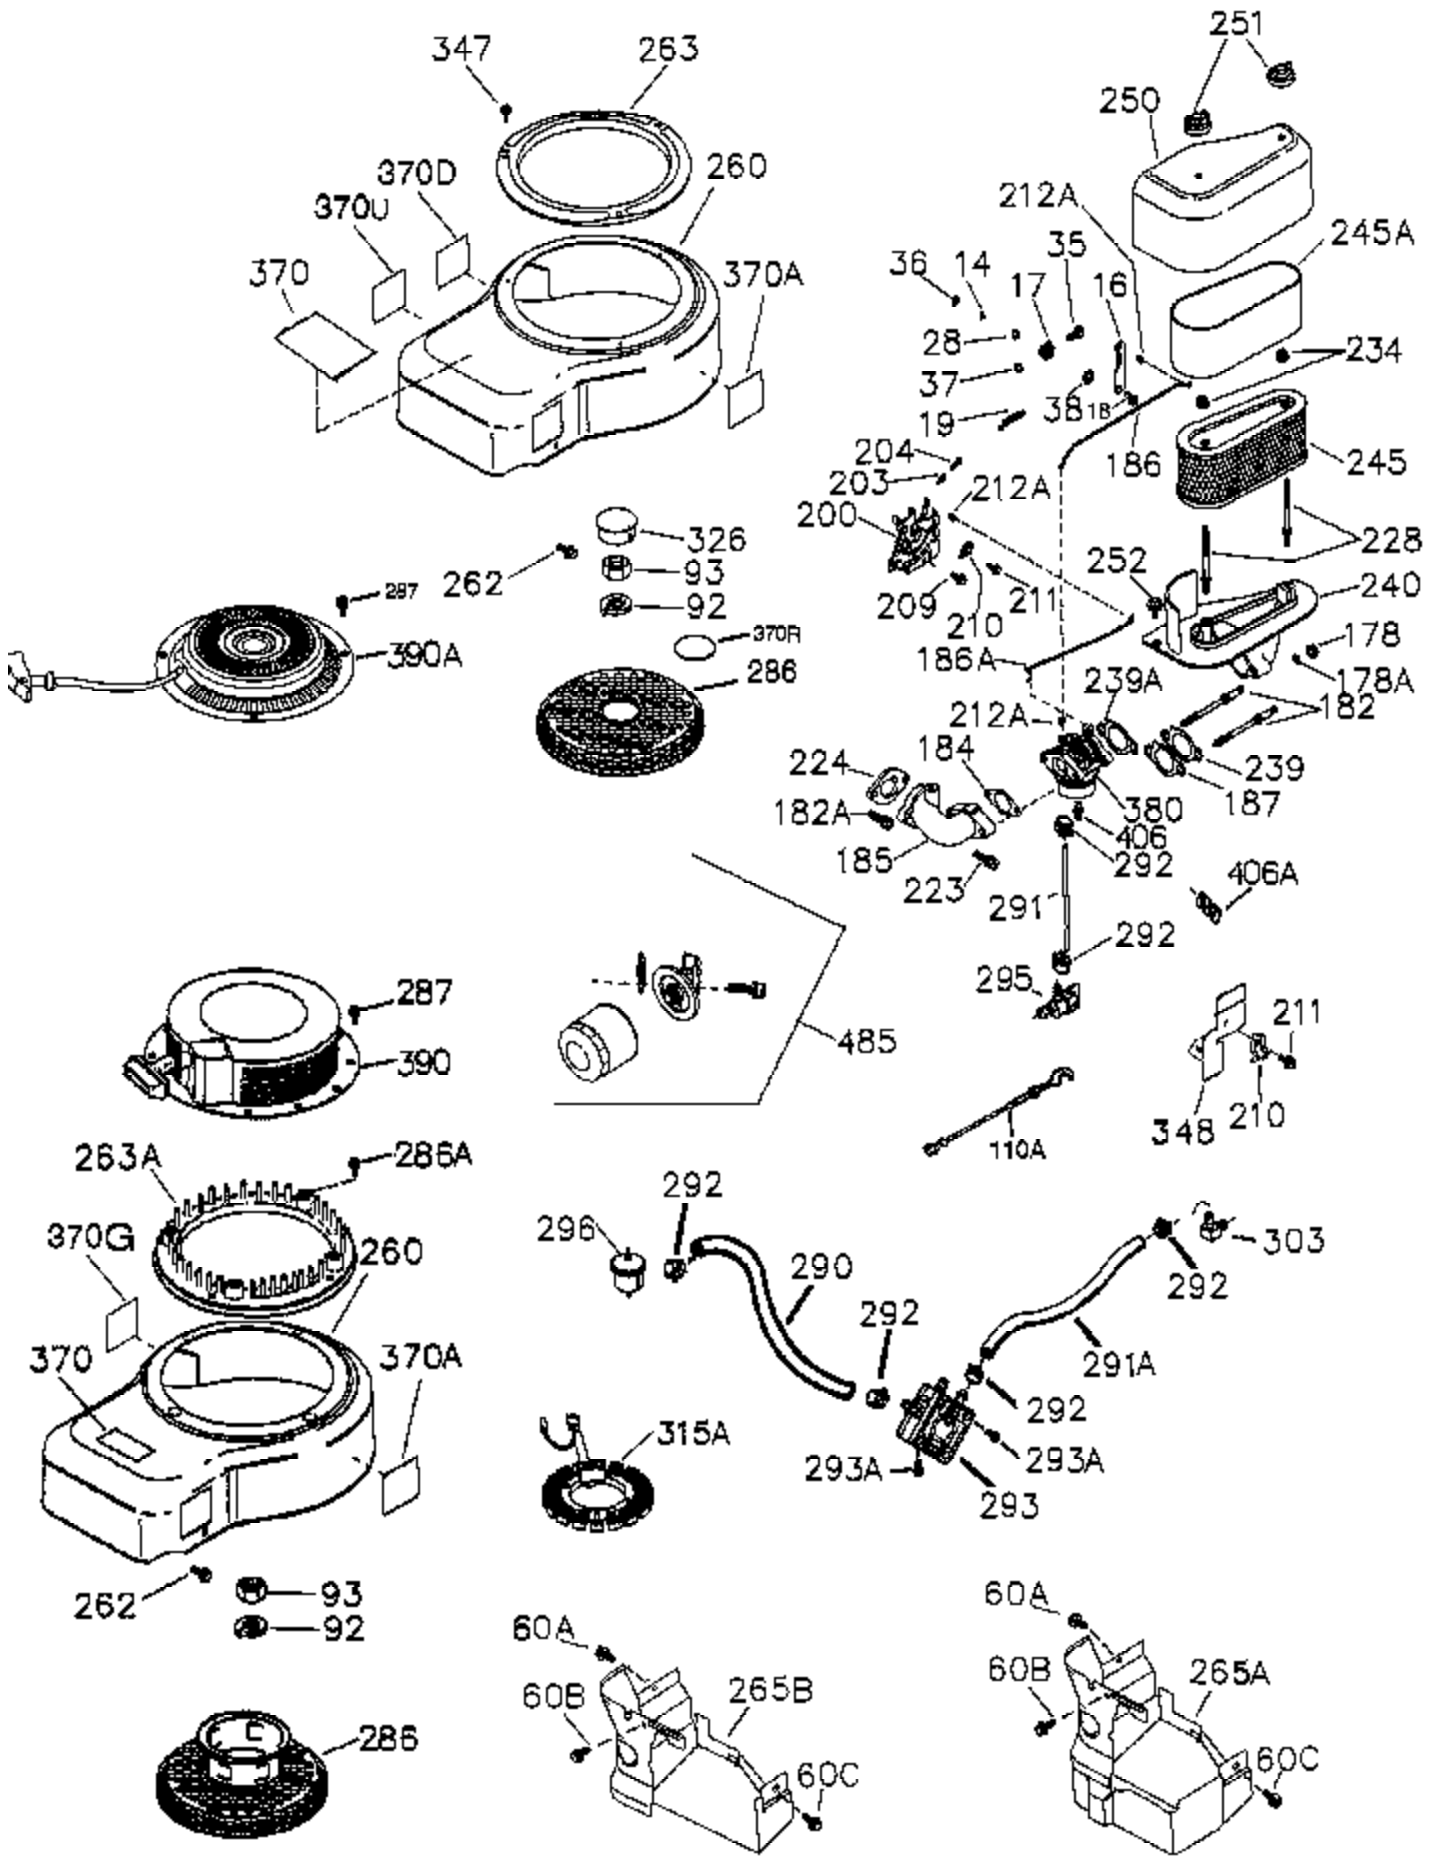

Ref #	Part Number	Qty	Description
14	28277	2	Washer
16	36346A	1	Governor Lever
17	29916	1	Governor Lever Clamp
18	651028	1	Screw, Torx T-15, 8-32 x 3/8"
19	36414	1	Extension Spring
28	30322	1	Lock Nut, 8-32
35	29826	1	Screw, 10-32 x 3/4"
36	29918	1	Lock Washer
37	29216	1	Lock Nut, 10-32
38	29642	1	Retaining Ring
60A	650781	1	Screw, 5-16/18 x 11/16"
60B	650867	1	Screw, 10-24 x 1/2"
60C	650737	1	Screw, 1/4-20 x 1/2"
92	650666	1	Lock Washer
93	650594	1	Flywheel Nut
110A	36917	1	Ground Wire (Solenoid)
178	650928	2	Lock Nut, 1/4-20
182	650925A	2	Carburetor Mounting Stud
184	36352	1	* Carburetor To Intake Pipe Gasket
185	36852	1	Intake Pipe
186	36354	1	Governor Link
200	36233	1	Control Bracket (Incl. 203,204,212A)
203	36482	1	Compression Spring
204	650777	1	Screw, 6-32 x 21/32"
209	650902	2	Screw, 10-32 x 7/16"
210	27793	2	Conduit Clip
211	28942	2	Screw, 10-32 x 3/8"
212A	36288	3	Bushing
223	650975	2	Screw, Torx T-30, 5/16-18 x 1-9/32"
224	36490	1	* Intake Pipe Gasket
228	650977	2	Air Cleaner Stud
234	650825	2	Nut & Lock Washer, 1/4-20
239	36358	1	* Air Cleaner Gasket
240	36355	1	Air Cleaner Body (Incl. 228 & 239)
245	36356	1	Air Cleaner Filter (Incl. 234)
245A	36357	1	Air Cleaner Filter
250	36359	1	Air Cleaner Cover
251	650886	2	Wing Nut, 1/4-20
252	650976	1	Screw, 1/4-20 x 19/32"
260	36347	1	Blower Housing
262	650737	3	Screw, 1/4-20 x 1/2"
263	36367	1	Trim Ring
286	36343	1	Cup & Screen
291	30705	1	Fuel Line
292	26460	2	Fuel Line Clamp
296	34279B	1	Fuel Filter
326	36210	1	Screen Plug
347	650949	3	Screw, 10-32 x 9/16"
348	36383	1	Choke Bracket
370G	35274	1	Oil Instruction Decal
380	640034A	1	Carburetor (Incl. 184 & 212A)
394A	650982	1	Washer
406	611221	1	Fuel Shut-Off Solenoid
406A	36918	1	Solenoid Spring