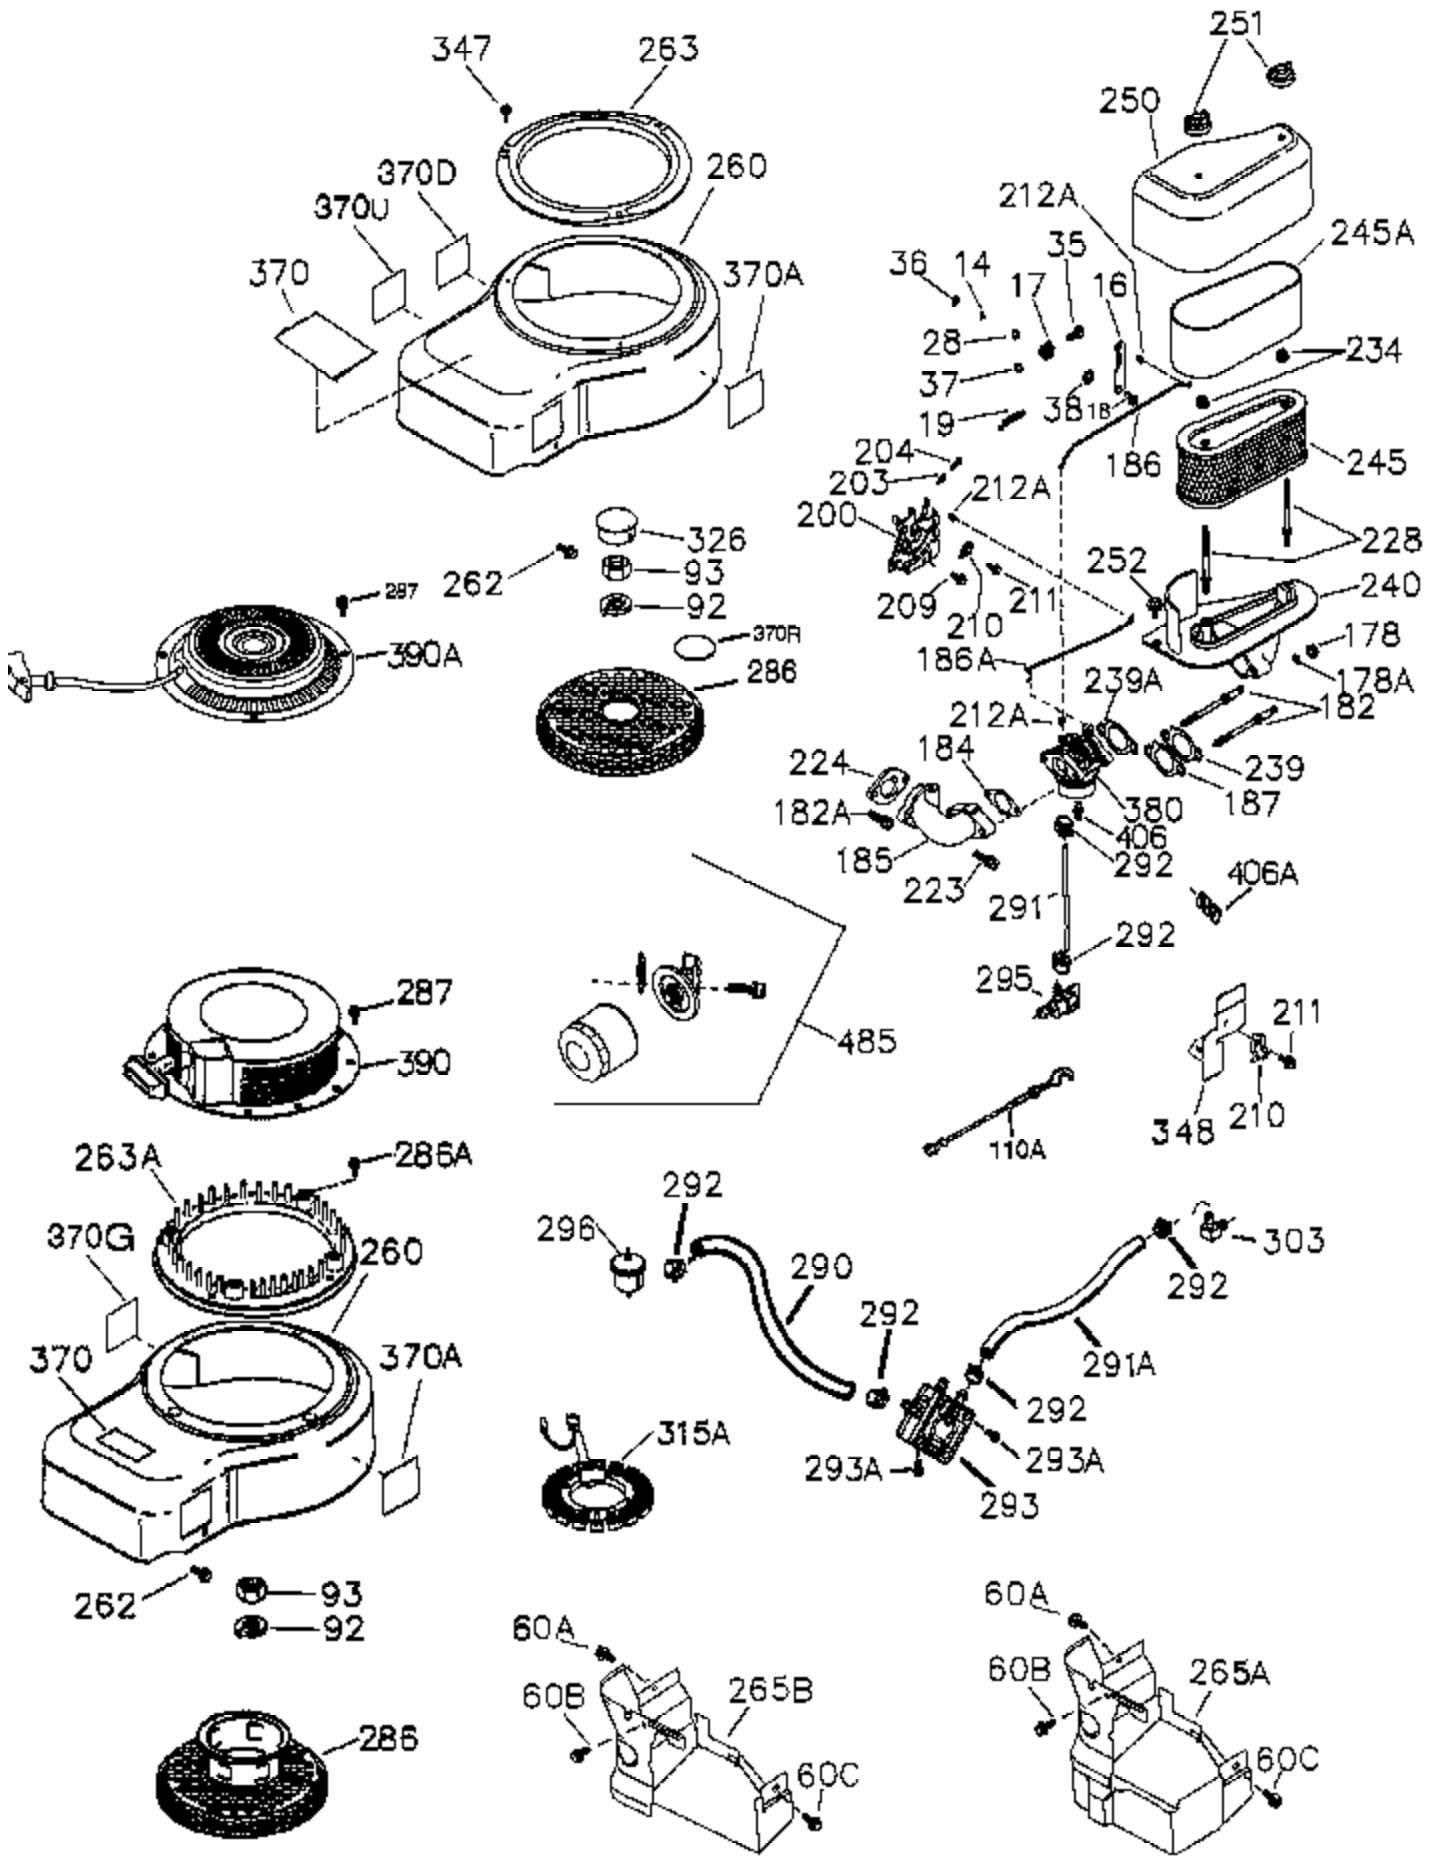

Ref #	Part Number	Qty	Description
14	28277	2	Washer
16	36346A	1	Governor Lever (Incl. 212A)
17	29916	1	Governor Lever Clamp
18	651028	1	Screw, T-15, 8-32 x 3/8"
19	36414	1	Extension Spring
28	30322	1	Lock Nut, 8-32
35	29826	1	Screw, 10-32 x 3/4"
36	29918	1	Lock Washer
37	29216	1	Lock Nut, 10-32
38	29642	1	Retaining Ring
60B	650867	1	Screw, 10-24 x 1/2"
60A	650781	1	Screw, 5-16/18 x 11/16"
60C	650737	1	Screw, 1/4-20 x 1/2"
92	651082	1	Lock Washer
93	650594	1	Flywheel Nut
110A	36917	1	Ground Wire
178	650928	2	Lock Nut, 1/4-20
182	650925A	2	Carburetor Mounting Stud
184	36352	1	* Carburetor To Intake Pipe Gasket
185	36852	1	Intake Pipe
186A	36353	1	Choke Link
186	36354	1	Governor Link
200	36360	1	Control Bracket (Incl. 203,204,212A)
203	36482	1	Compression Spring
204	651019	1	Screw, T-10, 6-32 x 41/64"
209	650902	2	Screw, 10-32 x 7/16"
210	27793	1	Conduit Clip
211	28942	1	Screw, 10-32 x 3/8"
212A	36288	3	Bushing
223	650975	2	Screw, T-30, 5/16-18 x 1-9/32"
224	36490	1	* Intake Pipe Gasket
228	650977	2	Air Cleaner Stud
234	650825	2	Nut & Lock Washer, 1/4-20
239	36358	1	* Air Cleaner Gasket
240	36355	1	Air Cleaner Body (Incl. 228 & 239)
245	36356	1	Air Cleaner Filter (Incl. 234)
245A	36357	1	Air Cleaner Filter
250	36359	1	Air Cleaner Cover
251	650886	2	Wing Nut, 1/4-20
252	650976	1	Screw, 1/4-20 x 19/32"
260	36347	1	Blower Housing
262	650737	3	Screw, 1/4-20 x 1/2"
263	36367	1	Trim Ring
265A	36571	1	Cylinder Head Cover
286	36343	1	Cup & Screen
290	29774	1	Fuel Line
291	30705	1	Fuel Line
291A	29774	1	Fuel Line
292	26460	7	Fuel Line Clamp
293	35787	1	Pulse Pump (Incl. 294)
293A	650931	2	Screw, 8-32 x 1-1/2"
296	34279B	1	Fuel Filter (Incl. 292)
303	32958	1	Fuel Fitting
315A	611185	1	Alternator Coil (16 Amp)(Incl. 322 & 323)
326	36210	1	Screen Plug
347	650949	3	Screw, 10-24 x 9/16"
370	36261	1	Identification Decal
370G	35274	1	Oil Instruction Decal