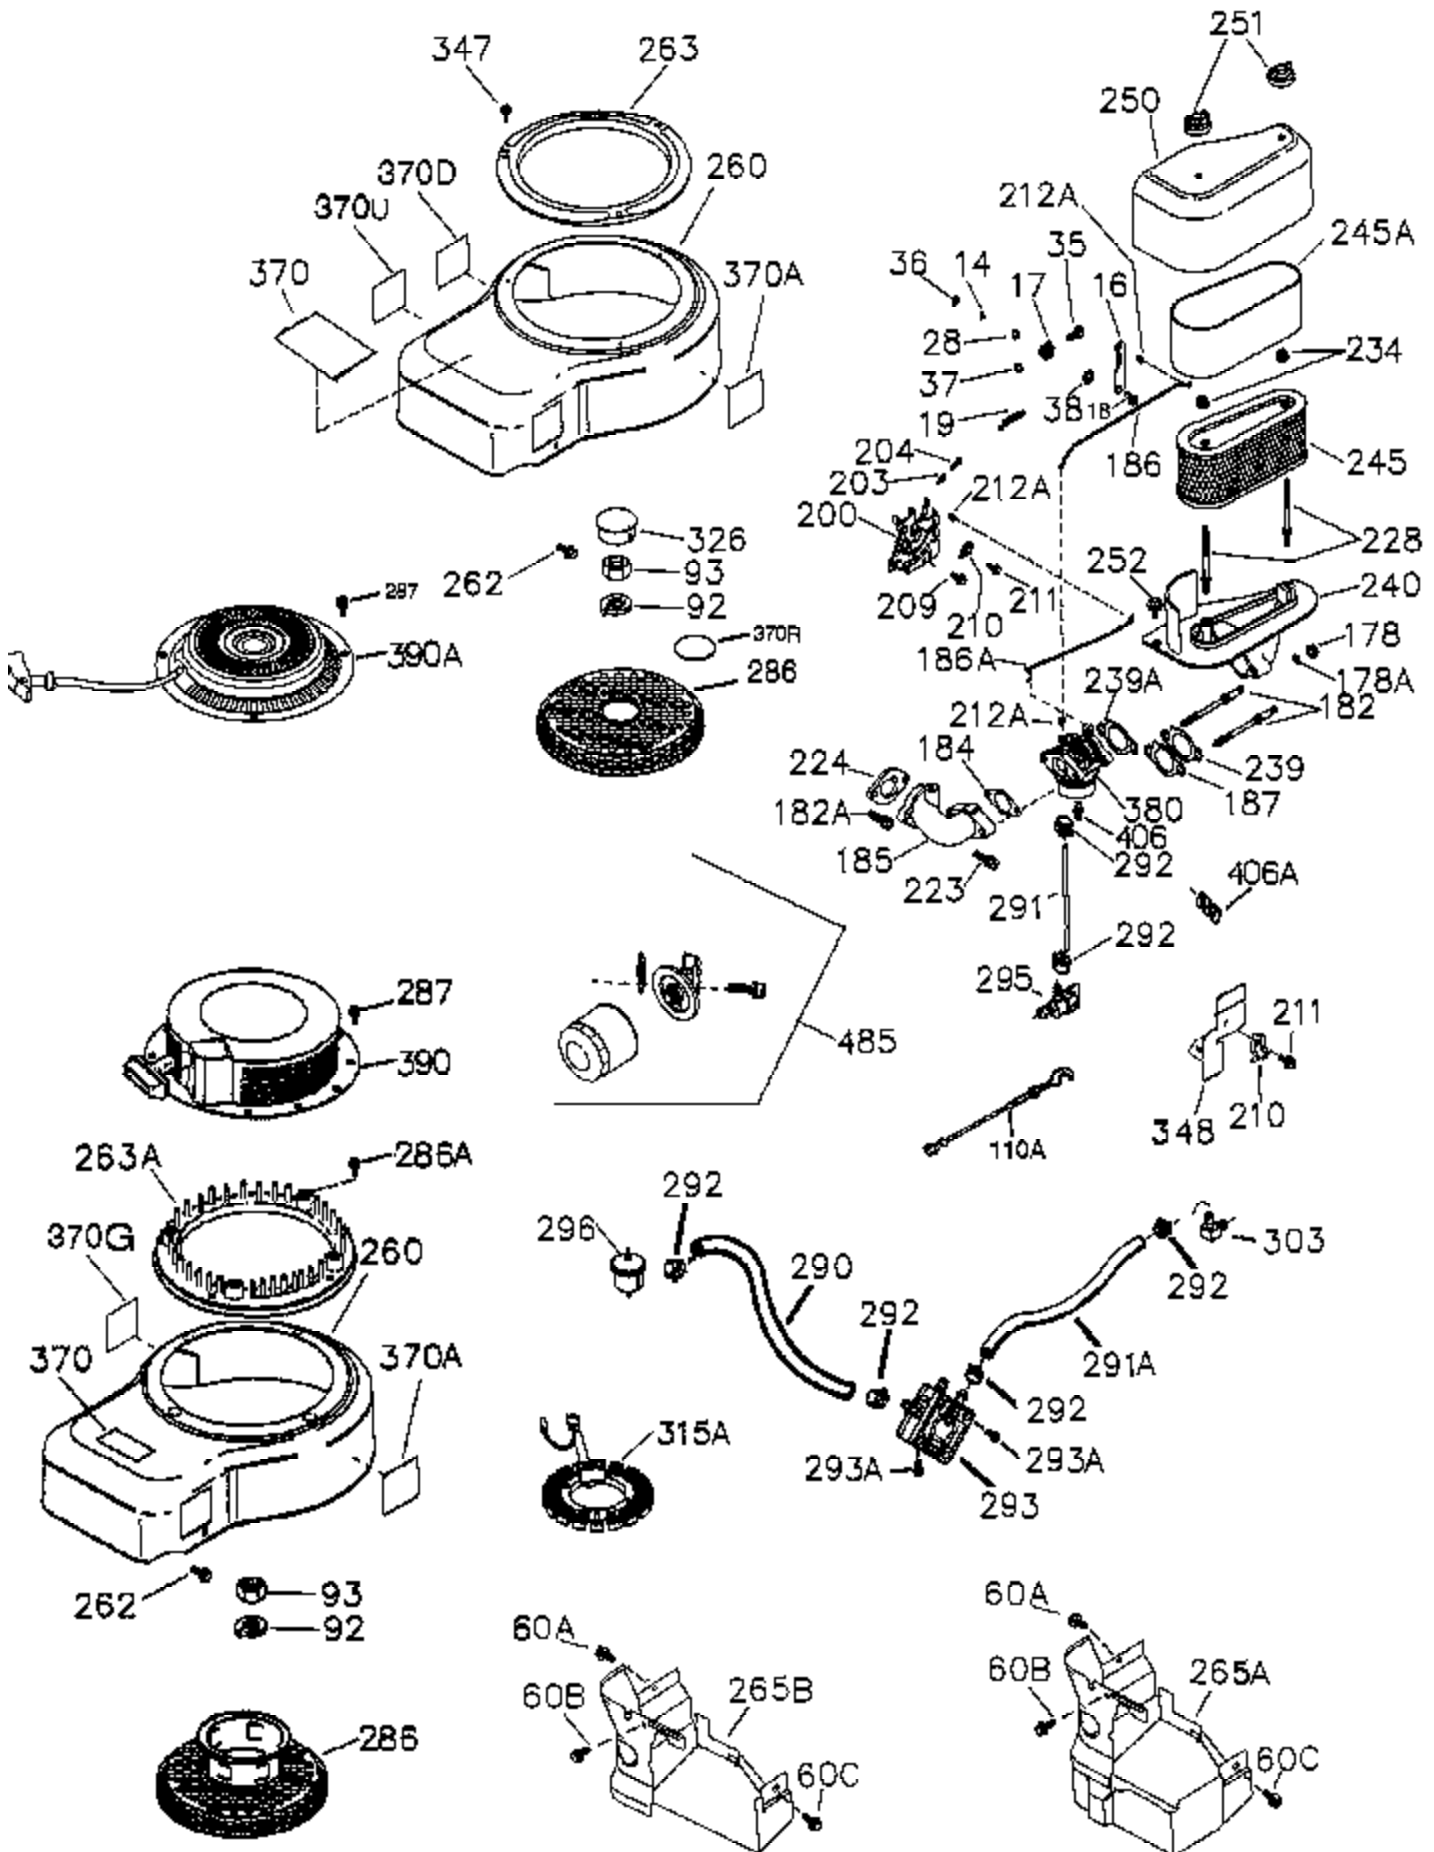

Ref #	Part Number	Qty	Description
14	28277	2	Washer
16	36346A	1	Governor Lever
17	29916	1	Governor Lever Clamp
18	651028	1	Screw, Torx T-15, 8-32 x 3/8"
19	36414	1	Extension Spring
28	30322	1	Lock Nut, 8-32
35	29826	1	Screw, 10-32 x 3/4"
36	29918	1	Lock Washer
37	29216	1	Lock Nut, 10-32
38	29642	1	Retaining Ring
60A	650781	1	Screw, 5/16-18 x 11/16"
60B	650867	1	Screw, 10-24 x 1/2"
60C	650737	1	Screw, 1/4-20 x 1/2"
92	650666	1	Lock Washer
93	650594	1	Flywheel Nut
178	650928	2	Lock Nut, 1/4-20
182	650925A	2	Carburetor Mounting Stud
184	36352	1	* Carburetor To Intake Pipe Gasket
185	36852	1	Intake Pipe
186	36354	1	Governor Link
186A	36353	1	Choke Link
200	36360	1	Control Bracket (Incl. 203,204,212A)
203	36482	1	Compression Spring
204	650777	1	Screw, 6-32 x 21/32"
209	650902	2	Screw, 10-32 x 7/16"
210	27793	1	Conduit Clip
211	28942	1	Screw, 10-32 x 3/8"
212A	36288	3	Bushing
223	650975	2	Screw, Torx T-30, 5/16-18 x 1-9/32"
224	36490	1	* Intake Spacer
228	650977	2	Air Cleaner Stud
234	650825	2	Nut & Lock Washer, 1/4-20
239	36358	1	* Air Cleaner Gasket
240	36355	1	Air Cleaner Body (Incl. 228 & 239)
245	36356	1	Air Cleaner Filter (Incl. 234)
245A	36357	1	Air Cleaner Filter
250	36359	1	Air Cleaner Cover
251	650886	2	Wing Nut, 1/4-20
252	650976	1	Screw, 1/4-20 x 19/32"
260	37174	1	Blower Housing
262	650737	3	Screw, 1/4-20 x 1/2"
263	36367	1	Recoil Adapter
286	37173	1	Cup & Screen
286A	30063	3	Screw, Torx T-30, 1/4-20 x 1/2"
287	650561	3	Screw, 1/4-20 x 19/32"
290	29774	1	Fuel Line
292	26460	2	Fuel Line Clamp
296	34279B	1	Fuel Filter (Incl. 292)
370G	35274	1	Oil Instruction Decal
380	640034	1	Carburetor (Incl. 184 & 212A)
390	590751	1	Rewind Starter
485	36435A	1	Oil Filter Adapter Kit (Incl. 457 - 4 77) (Optional)