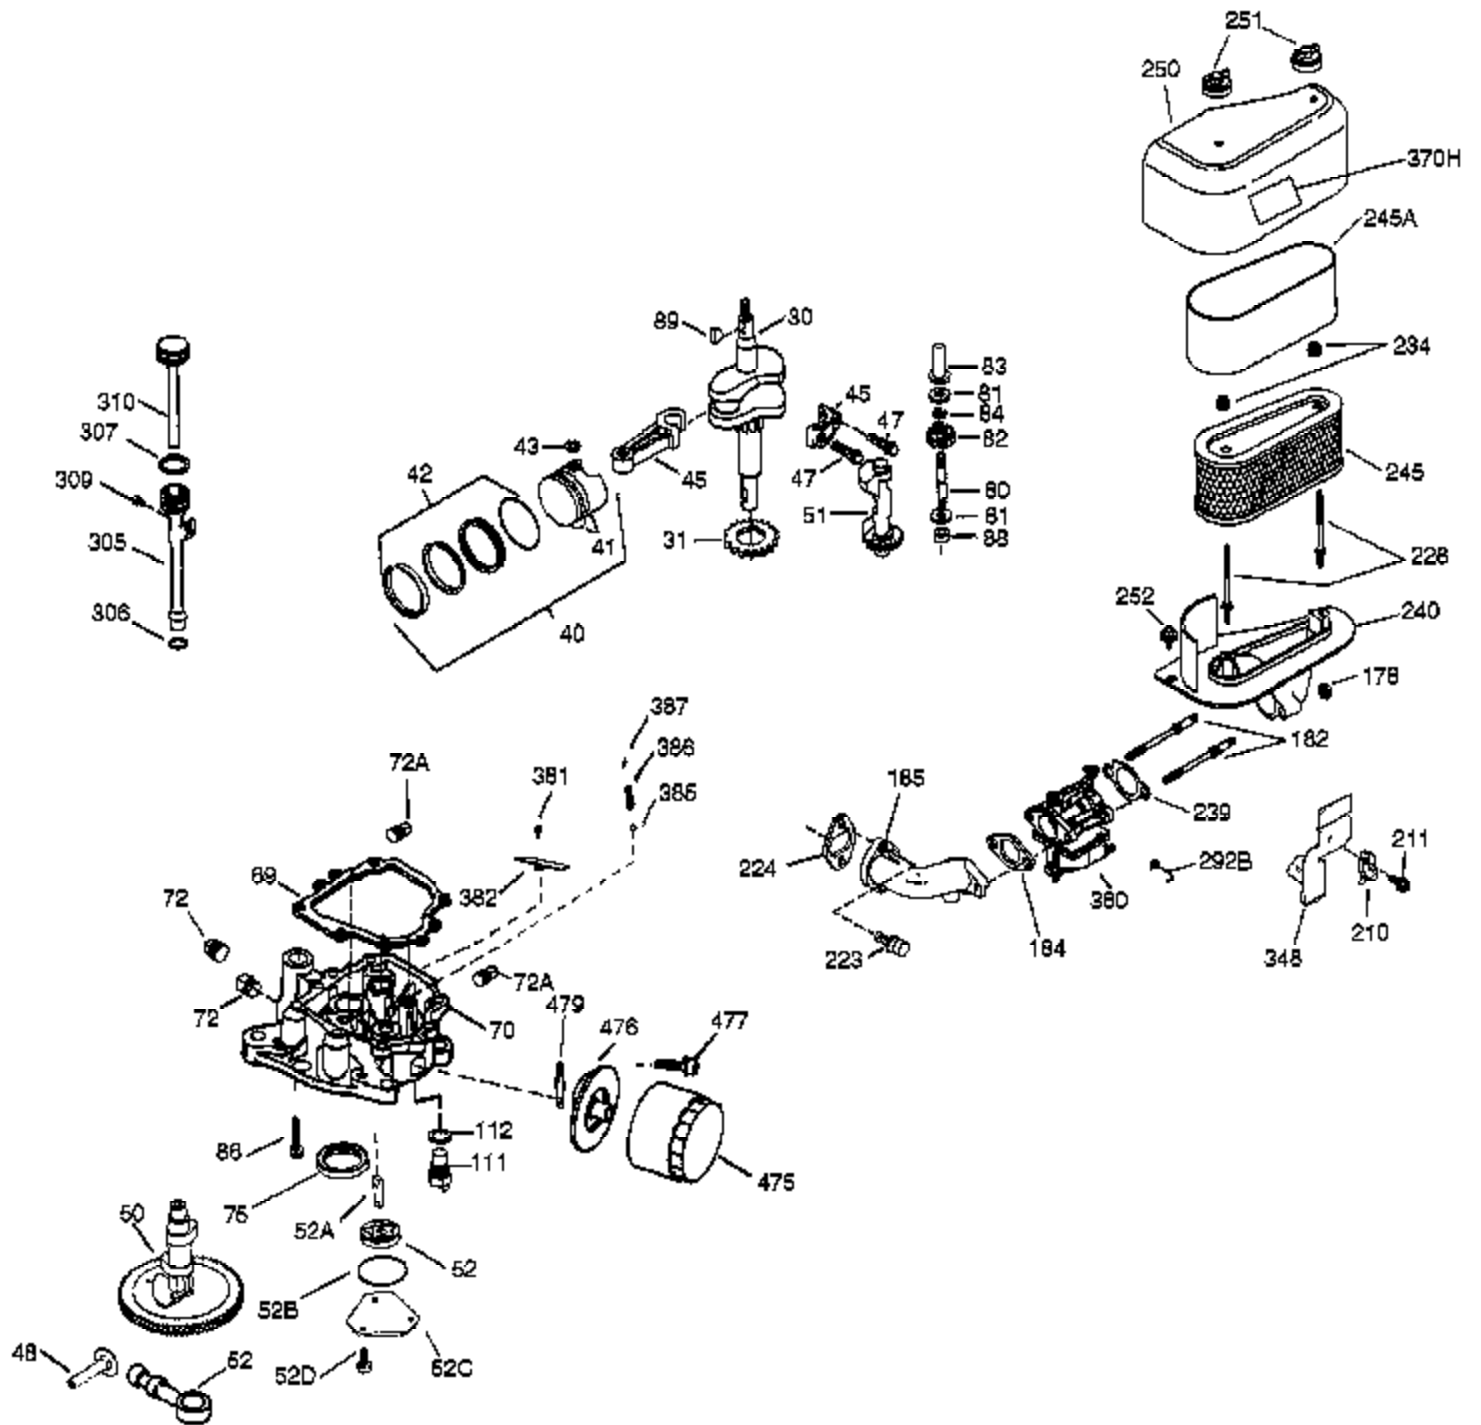

Ref #	Part Number	Qty	Description
30	36924	1	Crankshaft
31	35327	1	Counterbalance Gear
40	35776A	1	Piston, Pin & Ring Set (Std.)
40	35777A	1	Piston, Pin & Ring Set (.010" OS)
40	35778A	1	Piston, Pin & Ring Set (.020" OS)
41	35773A	1	Piston & Pin Ass'y. (Std.) (Incl. 43)
41	35774A	1	Piston & Pin Ass'y. (.010" OS) (Incl. 43)
41	35775A	1	Piston & Pin Ass'y. (.020" OS) (Incl. 43)
42	35779	1	Ring Set (Std.)
42	35780	1	Ring Set (.010" OS)
42	35781	1	Ring Set (.020" OS)
43	35772	2	Piston Pin Retaining Ring
45	36925	1	Connecting Rod Ass'y. (Incl. 47)
47	651033	2	Connecting Rod Bolt
48	35313	2	Valve Lifter
50	37078	1	Camshaft (MCR)
51	35315A	1	Counterbalance Weight
52	31356	1	Oil Pump Ass'y
69	35317	1	* Flange Gasket
70	35970	1	Mounting Flange (Incl. 72, 75 & 80)
72	31927	1	Oil Plug
75	35319	1	Oil Seal
80	35712	1	Governor Shaft
81	35479	2	Washer
82	35321	1	Governor Gear Ass'y.
83	35322	1	Governor Spool
84	29193	1	Retaining Ring
86	650833	7	Screw, 1/4-20 x 1-3/16"
88	31707A	1	Spacer
89	650592	1	Flywheel Key
178	650928	2	Lock Nut, 1/4-20
182	650925A	2	Carburetor Mounting Stud
184	36352	1	* Carburetor To Intake Pipe Gasket
185	36940	1	Intake Pipe
210	27793	1	Conduit Clip
211	650431	1	Screw, Torx T-25, 10-32 x 5/8"
223	650378	2	Screw, Torx T-30, 5/16-18 x 1-3/32"
224	36942	1	* Intake Pipe Gasket
228	650977	2	Air Cleaner Stud
234	650825	2	Nut & Lock Washer, 1/4-20
239	36358	1	* Air Cleaner Gasket
240	36355	1	Air Cleaner Body (Incl. 239)
245	36356	1	Air Cleaner Filter (Incl. 234)
245A	36357	1	Air Cleaner Filter
250	36359	1	Air Cleaner Cover
251	650886	2	Wing Nut, 1/4-20
252	650976	1	Screw, 1/4-20 x 19/32"
286	36343	1	Cup & Screen
305	36945	1	Oil Fill Tube
306	36832	1	"O" Ring
307	35499	1	"O" Ring
309	650976	1	Screw, 1/4-20 x 19/32"
310	35973	1	Dipstick
323B	611260	1	Terminal
380	632786	1	Carburetor (Incl. 184)