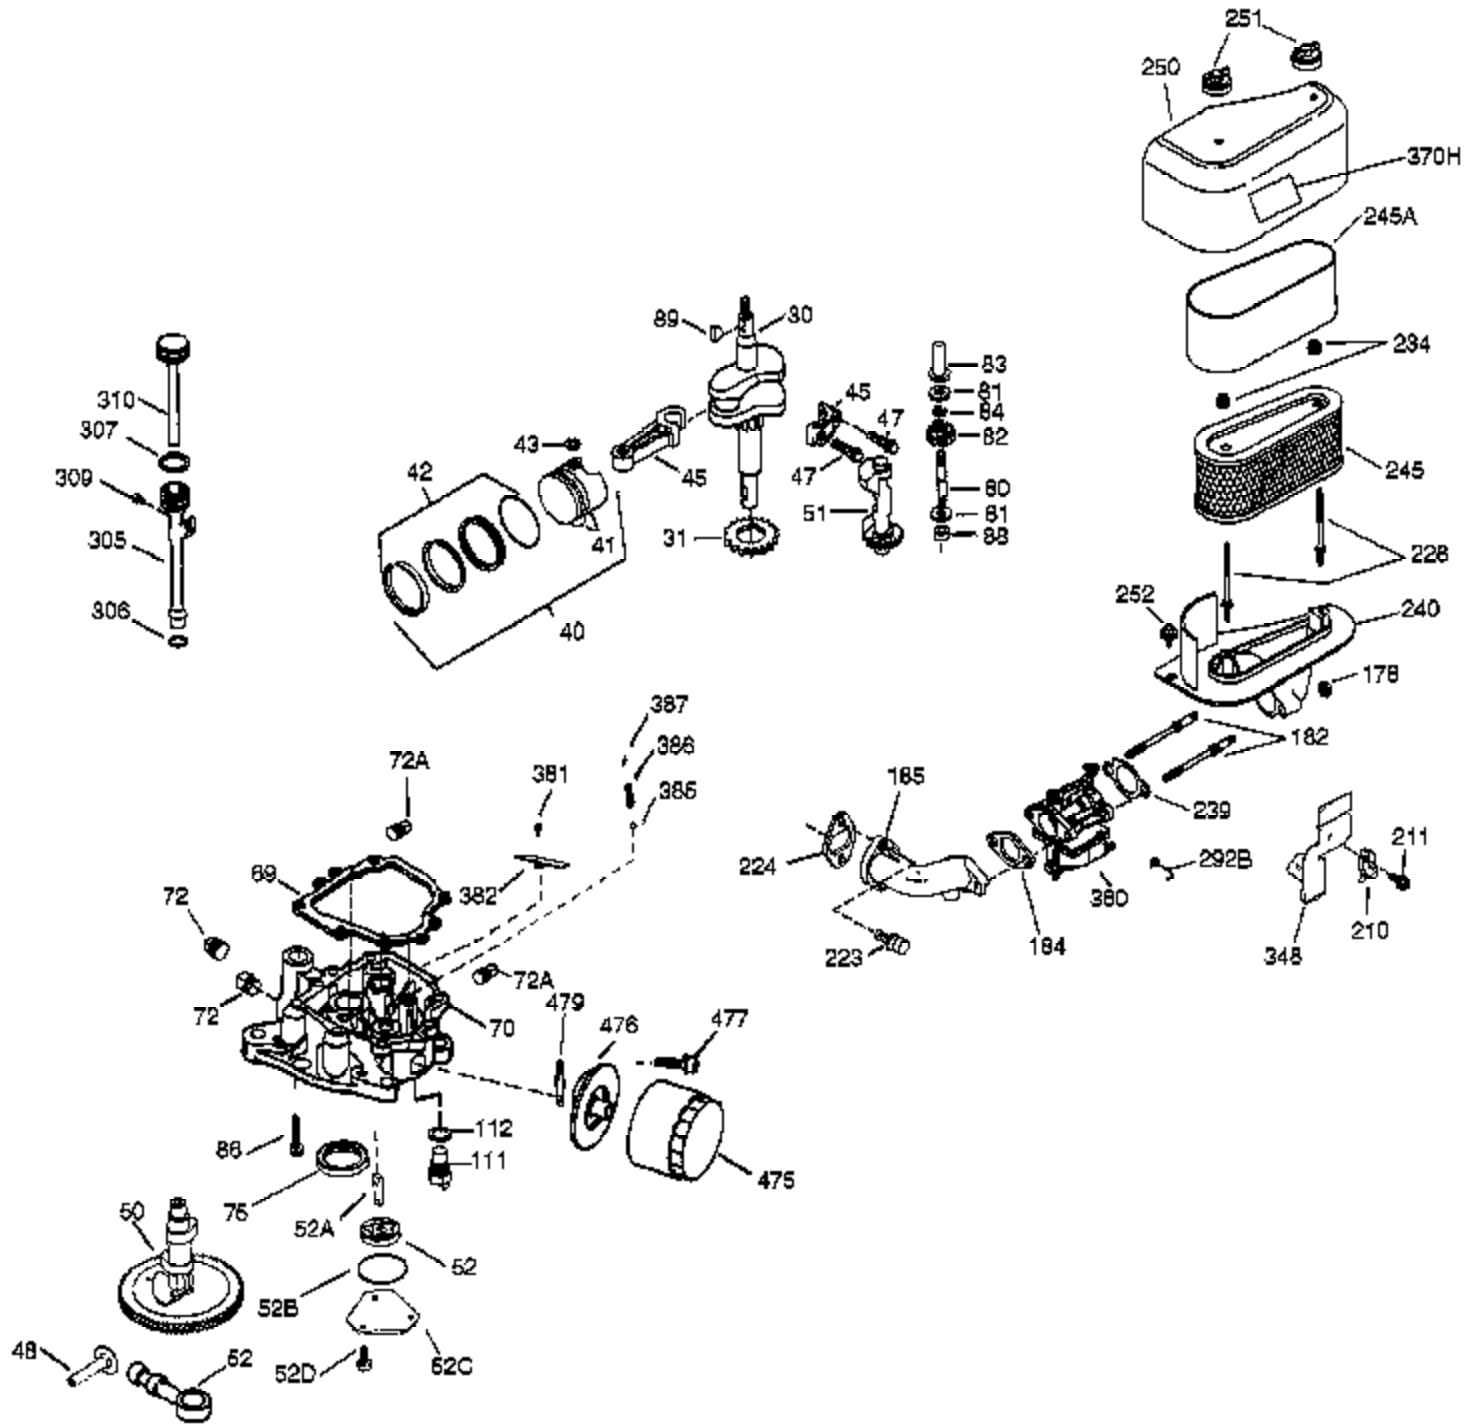

Ref #	Part Number	Qty	Description
186	36941	1	Governor Link
186A	36991	1	Choke Link
200	36360	1	Control Bracket (Incl. 203, 204 & 212 A)
203	36482	1	Compression Spring
204	650777	1	Screw, 6-32 x 21/32"
209	650902	2	Screw, 10-32 x 7/16"
210	27793	2	Conduit Clip
211	28942	2	Screw, 10-32 x 3/8"
212A	36288	3	Bushing
260	36943	1	Blower Housing
262	30063	2	Screw, Torx T-30, 1/4-20 x 1/2"
263	36367	1	Trim Ring
264A	651046	1	Screw, 5/16-18 x 5/8"
264A	651045	1	Heat Shield Mounting Stud
264	650273	1	Screw, 5/16-18 x 5/8"
265	36944	1	Cylinder Head Cover
269	35762	1	* Exhaust Manifold Gasket
270A	35829A	1	Exhaust Port Liner
270	36235	1	Exhaust Manifold
271	35293	1	Locking Plate (Manifold)
277	650876	2	Screw, 5/16-18 x 1-1/4"
286	36343	1	Cup & Screen
291	30705	1	Fuel Line
292	26460	2	Fuel Line Clamp
296	34279B	1	Fuel Filter (Incl. 292)
314	650873	2	Screw, 1/4-20 x 3/4"
315	611116	1	Alternator Coil (3 Amp)(Incl. 321 - 3 23)
321	611161	1	Diode
322	611117	1	Connector Body
323	611118	1	Terminal
325	34246	1	Wire Clip
326	36210	1	Screen Plug
347	650949	3	Screw, 10-32 x 9/16"
361	650990	4	Screw, Torx T-30, 5/16-18 x 15/32"
370G	35274	1	Oil Instruction Decal
394A	650982	1	Washer
395	36914	1	Electric Starter Motor (12 Volt)
400	36947	1	* Gasket Set (Incl. items marked PK i n notes) Incl. part #'s 27896A (2), 35317 (1), 35952 (1), 36333 (1), 36352 (1), 36358 (2), 36832 (1), 36930 (1), 36932 (1), 36942 (1)
420	730225	1	SAE 30 4-Cycle Engine Oil (Quart)