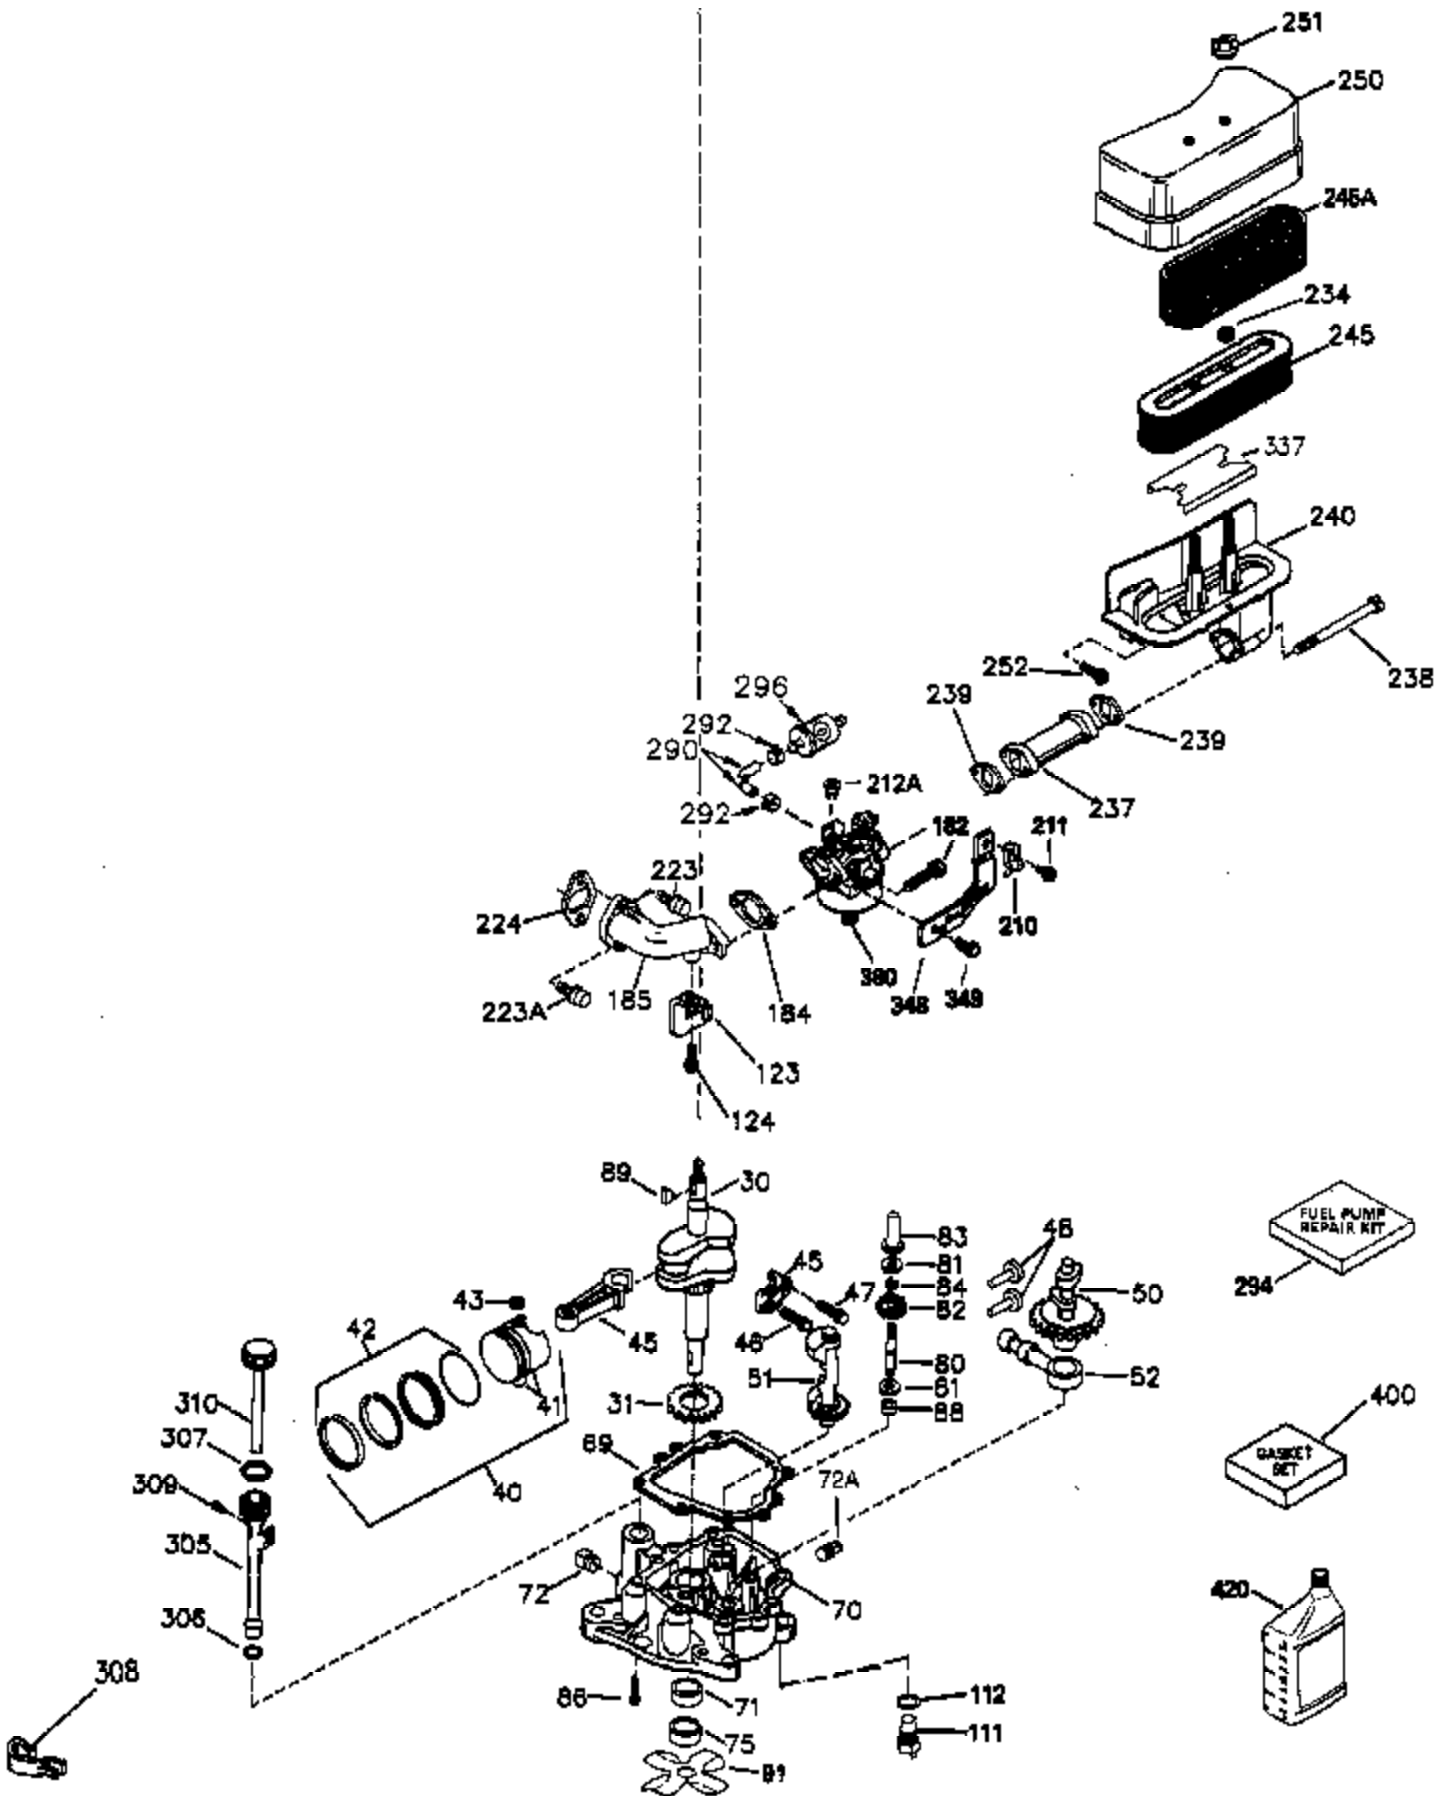

Engine Parts List #2

Ref #	Part Number	Qty	Description
30	35336B	1	Crankshaft
31	35327	1	Counterbalance Gear
40	35776	1	Piston, Pin & Ring Set (Std.)
40	35777	1	Piston, Pin & Ring Set (.010" OS)
40	35778	1	Piston, Pin & Ring Set (.020" OS)
41	35773	1	Piston & Pin Ass'y. (Std.) (Incl. 43)
41	35774	1	Piston & Pin Ass'y. (.010" OS) (Incl. 43)
41	35775	1	Piston & Pin Ass'y. (.020" OS) (Incl. 43)
42	35779	1	Ring Set (Std.)
42	35780	1	Ring Set (.010" OS)
42	35781	1	Ring Set (.020" OS)
43	35772	2	Piston Pin Retaining Ring
45	35330A	1	Connecting Rod Ass'y. (Incl. 46 & 47)
46	650908	1	Connecting Rod Bolt
47	650882	1	Connecting Rod Bolt
48	35313	2	Valve Lifter
50	35939	1	Camshaft (MCR)
51	35315A	1	Counterbalance Weight
52	31356	1	Oil Pump Ass'y.
69	35317	1	* Mounting Flange Gasket
70	35711A	1	Mounting Flange (Incl. 72, 75 & 80)
72	31927	1	Oil Drain Plug
75	35319	1	Oil Seal
80	35712	1	Governor Shaft
81	35479	2	Washer
82	35321	1	Governor Gear Ass'y.
83	35322	1	Governor Spool
84	29193	1	Retaining Ring
86	650833	7	Screw, 1/4-20 x 1-3/16"
88	31707A	1	Spacer
89	32589	1	Flywheel Key
123	35288	1	Intake Pipe Brace
124	650738	2	Screw, 1/4-20 x 5/8"
182	650517	2	Screw, 1/4-20 x 27/32"
184	33263	1	* Carburetor To Intake Pipe Gasket
185	35955	1	Intake Pipe
210	27793	1	Conduit Clip
211	28942	1	Screw, 10-32 x 3/8"
212A	36288	2	Bushing
223	650971	2	Screw, Torx T-30, 5/16-18 x 7/8"
224	35958	1	* Intake Pipe Gasket
234	650825	2	Nut & Lockwasher, 1/4-20
237	35286	1	Air Cleaner Adapter
238	650875	2	Screw, 10-32 x 5-1/4"
239	33629	2	* Carburetor Gasket
240	35960	1	Air Cleaner Body (Incl. 239)
245A	35404	1	Air Cleaner Filter
245	35403	1	Air Cleaner Filter (Incl. 234)
250	35961	1	Air Cleaner Cover
251	650886	2	Wing Nut, 1/4-20
290	30705	1	Fuel Line (13.00")
292	26460	2	Fuel Line Clamp
296	34279B	1	Fuel Filter (Incl. 292)
305	35574	1	Oil Fill Tube
307	35499	1	"O" Ring
308	33997	1	Fill Tube Clip
310	35576	1	Dipstick
337	36407	1	Air Cleaner Deflector