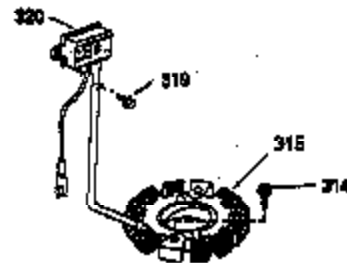

Engine Parts List #1

Ref #	Part Number	Qty	Description
181	30200	2	Screw, 10-24 x 9/16"
186A	35957	1	Choke Link
186	36285	1	Governor Link
200	35956	1	Control Bracket (Incl. 203 & 204)
203	33802	1	Compression Spring
204	650777	1	Screw, 6-32 x 21/32"
209	650902	2	Screw, 10-32 x 7/16"
210	27793	1	Conduit Clip
211	28942	1	Screw, 10-32 x 3/8"
212A	36288	2	Bushing
260	35964	1	Blower Housing
261	30063	2	Screw, Torx T-30, 1/4-20 x 1/2"
262	29747B	2	Screw, Torx T-40, 5/16-24 x 21/32"
263	35963	1	Trim Ring
264	650273	2	Screw, 5/16-18 x 5/8"
264A	30063	1	Screw, Torx T-30, 1/4-20 x 1/2"
265	35959	1	Cylinder Head Cover
266	650876	2	Screw, 5/16-18 x 1-1/4"
269	35762	2	* Exhaust Manifold Gasket
270	35870	1	Exhaust Manifold
270A	35829A	1	Exhaust Port Liner
271	35293	1	Locking Plate
275	36542	1	Muffler
276	35348	1	Locking Plate
277	650877	2	Screw, 5/16-18 x 4-1/2"
290	30705	1	Fuel Line (13.00")
292	26460	2	Fuel Line Clamp
296	34279B	1	Fuel Filter (Incl. 292)
314	650873	2	Screw, 1/4-20 x 3/4"
321	611161	1	Diode
322	611117	1	Connector Body
323	611118	1	Terminal
325	34246	1	Wire Clip
326	36210	1	Blower Housing Plug
347	650949	3	Screw, 10-32 x 9/16"
361	650990	4	Screw, Torx T-30, 15/16-18 x 15/32"
363	34148	1	Spring
370C	35274	1	Instruction Decal
370	36261	1	Instruction Decal
394A	650948	1	Washer
395	36680	1	Electric Starter Motor (12 Volt)

Ref #	Part Number	Qty	Description
92	650880	1	Lock Washer
93	650881	1	Flywheel Nut
260	35964	1	Blower Housing
262	29747B	2	Screw, Torx T-40, 5/16-24 x 21/32"
286	35962	1	Cup & Screen
308A	35437	1	Fill Tube Clip
314	650873	2	Screw, 1/4-20 x 3/4"
315	611116	1	Alternator Coil (3 Amp)(Incl.321 - 32 3)
321	611161	1	Diode
322	611117	1	Connector Body
323	611118	1	Terminal
370C	35274	1	Instruction Decal
394A	650948	1	Washer