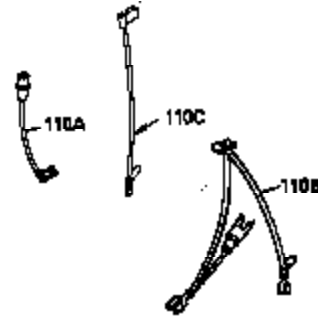

Ref #	Part Number	Qty	Description
92	650880	1	Lock Washer
93	650881	1	Flywheel Nut
260	35964	1	Blower Housing
262	29747B	2	Screw, Torx T-40, 5/16-24 x 21/32"
286	35962	1	Cup & Screen
308A	35437	1	Fill Tube Clip
314	650873	2	Screw, 1/4-20 x 3/4"
315	611116	1	Alternator Coil (3 Amp)(Incl.321 - 32 3)
321	611161	1	Diode
322	611117	1	Connector Body
323	611118	1	Terminal
370C	35274	1	Instruction Decal
394A	650948	1	Washer