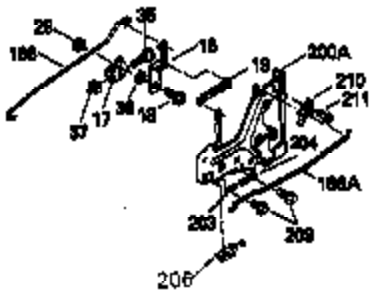

Ref #	Part Number	Qty	Description
92	650880	1	Lock Washer
93	650881	1	Flywheel Nut
260	35964	1	Blower Housing
262	29747B	2	Screw, Torx T-40, 5/16-24 x 21/32"
286	35962	1	Cup & Screen
308A	35437	1	Fill Tube Clip
314	650873	2	Screw, 1/4-20 x 3/4"
315	611116	1	Alternator Coil (3 Amp)(Incl.321 - 32 3)
321	611161	1	Diode
322	611117	1	Connector Body
323	611118	1	Terminal
370C	35274	1	Instruction Decal
394A	650948	1	Washer