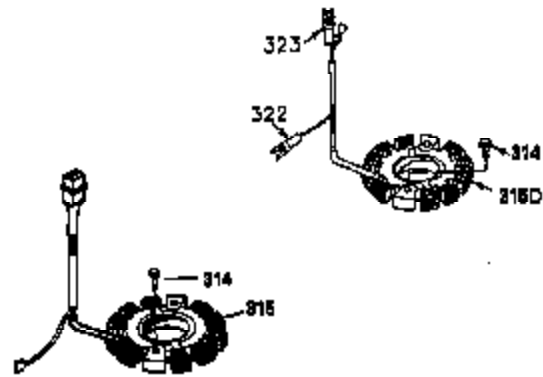

Ref #	Part Number	Qty	Description
92	650880	1	Lock Washer
93	650881	1	Flywheel Nut
260	35964	1	Blower Housing
262	29747B	2	Screw, Torx T-40, 5/16-24 x 21/32"
286	35962	1	Cup & Screen
308A	35437	1	Fill Tube Clip
314	650873	2	Screw, 1/4-20 x 3/4"
315	611116	1	Alternator Coil (3 Amp)(Incl.321 - 32 3)
321	611161	1	Diode
322	611117	1	Connector Body
323	611118	1	Terminal
370C	35274	1	Instruction Decal
394A	650948	1	Washer