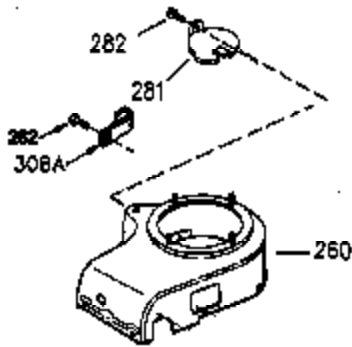

Ref #	Part Number	Qty	Description
92	650880	1	Lock Washer
93	650881	1	Flywheel Nut
260	35964	1	Blower Housing
262	29747B	2	Screw, Torx T-40, 5/16-24 x 21/32"
286	35962	1	Cup & Screen
308A	35437	1	Fill Tube Clip
314	650873	2	Screw, 1/4-20 x 3/4"
315	611116	1	Alternator Coil (3 Amp)(Incl.321 - 32 3)
321	611161	1	Diode
322	611117	1	Connector Body
323	611118	1	Terminal
370C	35274	1	Instruction Decal
394A	650948	1	Washer