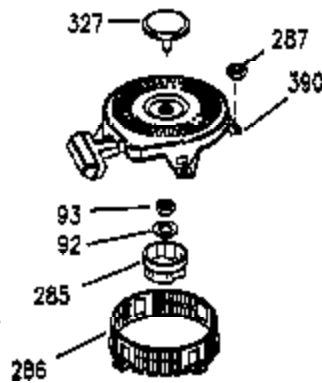

Ref #	Part Number	Qty	Description
92	650880	1	Lock Washer
93	650881	1	Flywheel Nut
260	35964	1	Blower Housing
262	29747B	2	Screw, Torx T-40, 5/16-24 x 21/32"
286	35962	1	Cup & Screen
308A	35437	1	Fill Tube Clip
314	650873	2	Screw, 1/4-20 x 3/4"
315	611116	1	Alternator Coil (3 Amp)(Incl.321 - 32 3)
321	611161	1	Diode
322	611117	1	Connector Body
323	611118	1	Terminal
370C	35274	1	Instruction Decal
394A	650948	1	Washer