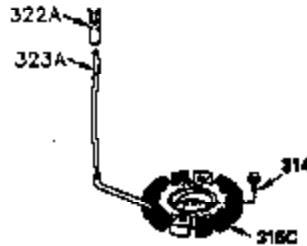

Ref #	Part Number	Qty	Description
92	650880	1	Lock Washer
93	650881	1	Flywheel Nut
260	35964	1	Blower Housing
262	29747B	2	Screw, Torx T-40, 5/16-24 x 21/32"
286	35962	1	Cup & Screen
308A	35437	1	Fill Tube Clip
314	650873	2	Screw, 1/4-20 x 3/4"
315	611116	1	Alternator Coil (3 Amp)(Incl.321 - 32 3)
321	611161	1	Diode
322	611117	1	Connector Body
323	611118	1	Terminal
370C	35274	1	Instruction Decal
394A	650948	1	Washer