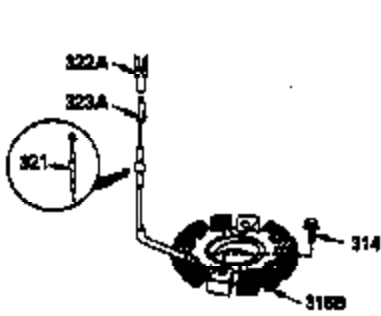

Ref #	Part Number	Qty	Description
92	650880	1	Lock Washer
93	650881	1	Flywheel Nut
260	35964	1	Blower Housing
262	29747B	2	Screw, Torx T-40, 5/16-24 x 21/32"
286	35962	1	Cup & Screen
308A	35437	1	Fill Tube Clip
314	650873	2	Screw, 1/4-20 x 3/4"
315	611116	1	Alternator Coil (3 Amp)(Incl.321 - 32 3)
321	611161	1	Diode
322	611117	1	Connector Body
323	611118	1	Terminal
370C	35274	1	Instruction Decal
394A	650948	1	Washer