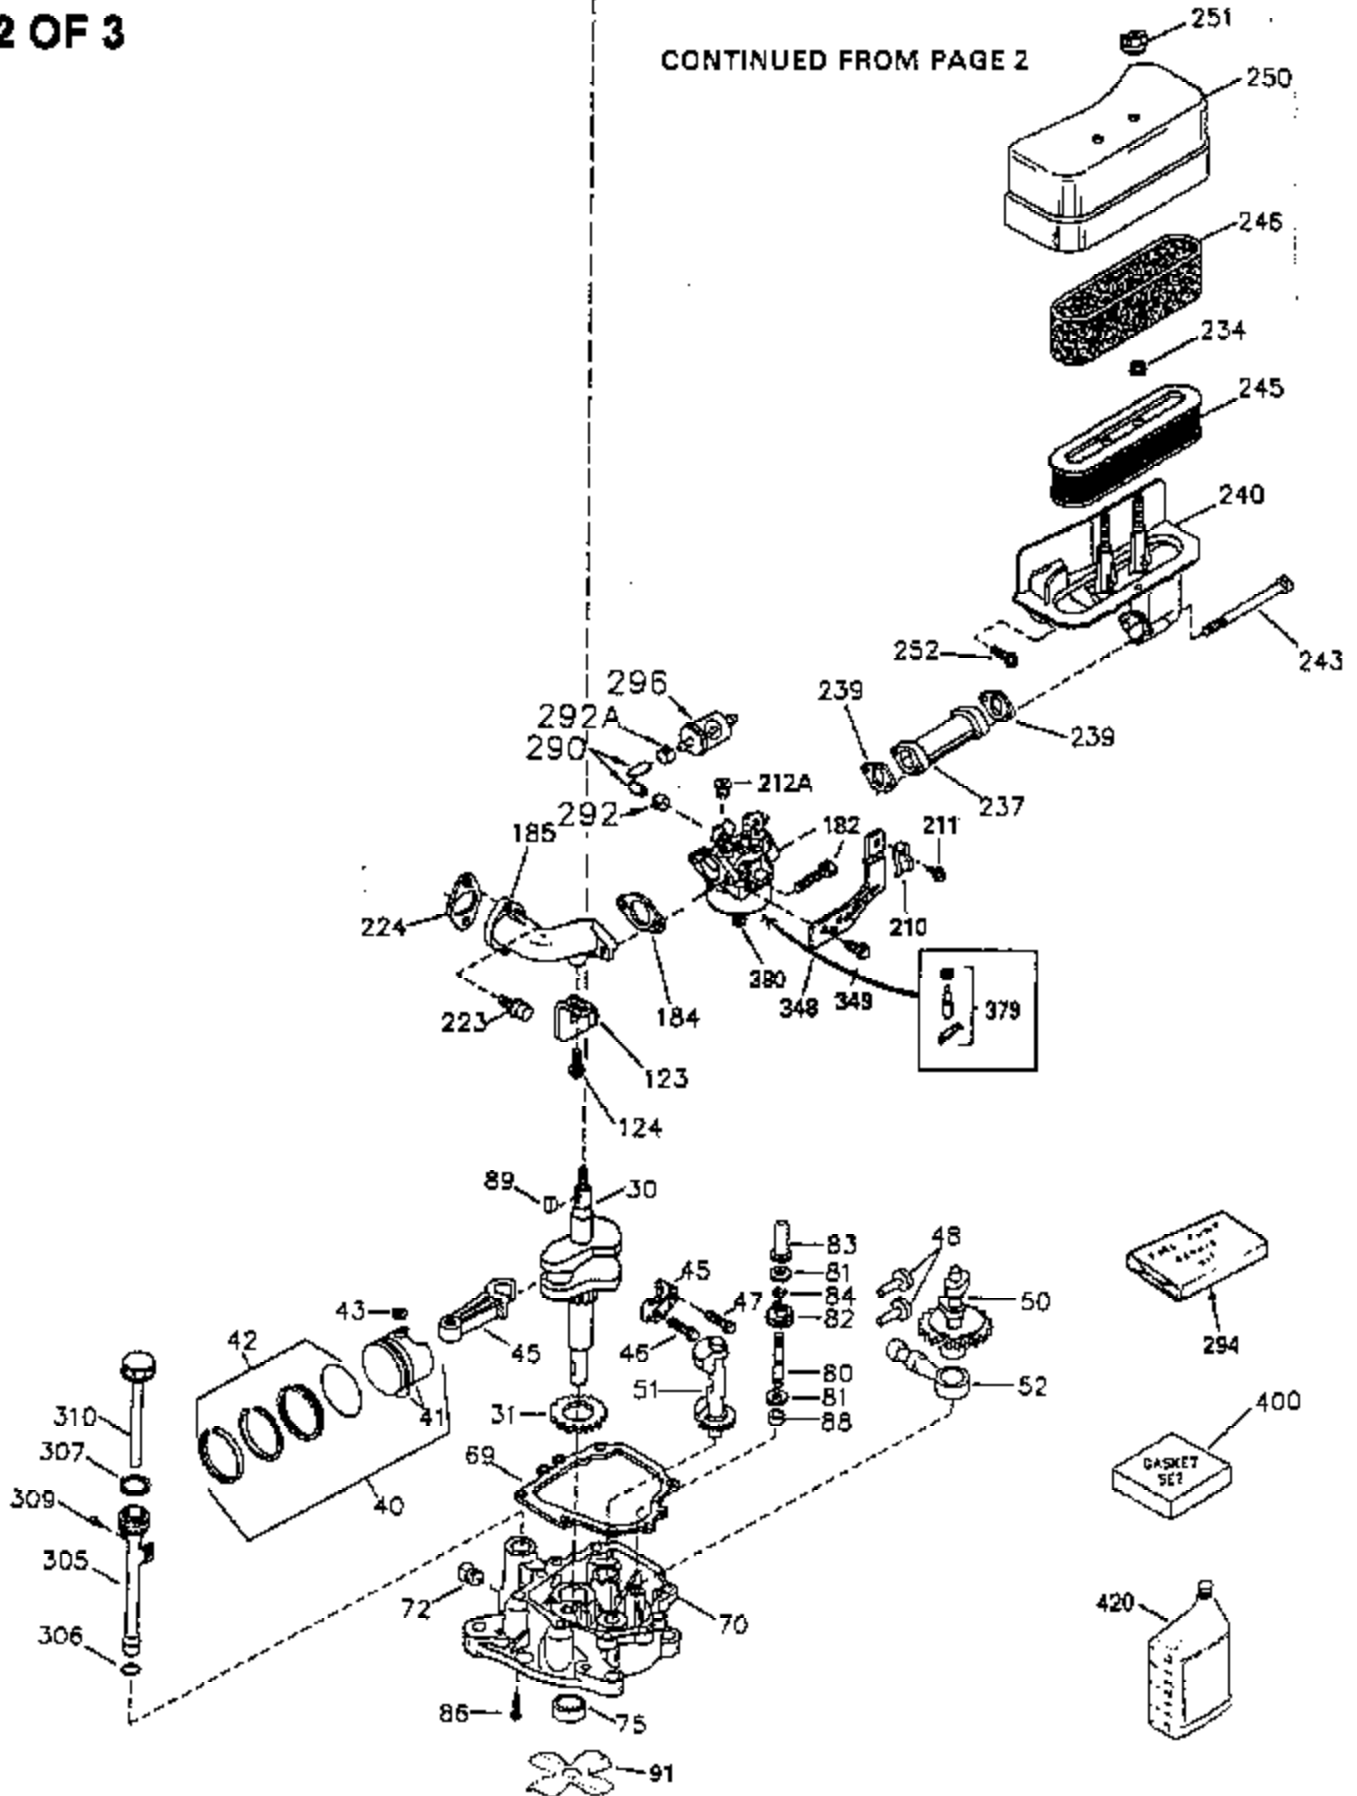

ILLUSTRATION SHOWS TYPICAL PARTS ONLY. ORDER BY PART NUMBER. PARTS NOT LISTED ARE SUPPLIED BY DEM.

VIEW 2 OF 3

CONTINUED FROM PAGE 2

Ref #	Part Number	Qty	Description
28	30322	1	Lock Nut, 8-32
30	35336B	1	Crankshaft
31	35327	1	Counterbalance Gear
40	35776	1	Piston, Pin & Ring Set (Std.)
40	35777	1	Piston, Pin & Ring Set (.010" OS)
40	35778	1	Piston, Pin & Ring Set (.020" OS)
41	35773	1	Piston & Pin Ass'y. (Std.) (Incl. 43)
41	35774	1	Piston & Pin Ass'y. (.010" OS) (Incl. 43)
41	35775	1	Piston & Pin Ass'y. (.020" OS) (Incl. 43)
42	35779	1	Ring Set (Std.)
42	35780	1	Ring Set (.010" OS)
42	35781	1	Ring Set (.020" OS)
43	35772	2	Piston Pin Retaining Ring
45	35330A	1	Connecting Rod Ass'y. (Incl. 46 & 47)
46	650908	1	Connecting Rod Bolt
47	650882	1	Connecting Rod Bolt
48	35313	2	Valve Lifter
50	35939	1	Camshaft (MCR)
51	35315A	1	Counterbalance Weight
52	31356	1	Oil Pump Ass'y.
69	35317	1	* Mounting Flange Gasket
70	35711A	1	Mounting Flange (Incl. 72, 75 & 80)
72	31927	1	Oil Drain Plug
75	35319	1	Oil Seal
80	35712	1	Governor Shaft
81	35479	2	Washer
82	35321	1	Governor Gear Ass'y.
83	35322	1	Governor Spool
84	29193	1	Retaining Ring
86	650833	7	Screw, 1/4-20 x 1-3/16"
88	31707A	1	Spacer
89	32589	1	Flywheel Key
123	35288	1	Intake Pipe Brace
124	650738	2	Screw, 1/4-20 x 5/8"
182	650517	2	Screw, 1/4-20 x 27/32"
184	33263	1	* Carburetor To Intake Pipe Gasket
185	35955	1	Intake Pipe
210	27793	1	Conduit Clip
211	28942	1	Screw, 10-32 x 3/8"
212A	36288	2	Bushing
223	650971	2	Screw, Torx T-30, 5/16-18 x 7/8"
224	35958	1	* Intake Pipe Gasket
234	650825	1	Nut & Lock Washer, 1/4-20
237	35286	1	Air Cleaner Adapter
238	650875	2	Screw, 10-32 x 5-1/4"
239	33629	2	* Air Cleaner Gasket
240	35960	1	Air Cleaner Body (Incl. 239)
245	35403	1	Air Cleaner Filter (Incl. 234)
245A	35404	1	Air Cleaner Filter
250	35961	1	Air Cleaner Cover
251	650886	2	Wing Nut, 1/4-20
261	30063	2	Screw, Torx T-30, 1/4-20 x 1/2"
290	30705	1	Fuel Line
292	26460	2	Fuel Line Clamp
296	34279B	1	Fuel Filter
305	35574	1	Oil Fill Tube
307	35499	1	"O" Ring
308A	35437	1	Fill Tube Clip