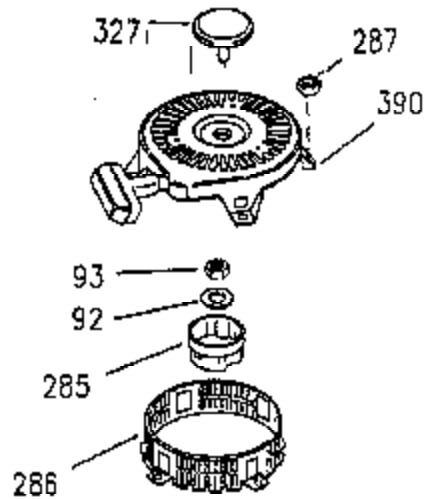

ILLUSTRATION SHOWS TYPICAL PARTS ONLY. ORDER PART NUMBER. PARTS NOT LISTED ARE SUPPLIED BY OEM.

VIEW 3 OF 3

Ref #	Part Number	Qty	Description
16	36284	1	Governor Lever (Incl. 212A)
17	29916	1	Governor Lever Clamp
18	650548	1	Screw, 8-32 x 5/16"
19	35945	1	Extension Spring
28	30322	1	Lock Nut, 8-32
35	29826	1	Screw, 10-32 x 3/4"
36	29918	1	Lock Washer
37	29216	1	Lock Nut, 10-32
92	650880	1	Lock Washer
93	650881	1	Flywheel Nut
186A	35957	1	Choke Link
186	36285	1	Governor Link
200	35956	1	Control Bracket (Incl. 203 & 204)
203	33802	1	Compression Spring
204	650777	1	Screw, 6-32 x 21/32"
209	650902	2	Screw, 10-32 x 7/16"
210	27793	1	Conduit Clip
211	28942	1	Screw, 10-32 x 3/8"
238	650875	2	Screw, 10-32 x 5-1/4"
245A	35404	1	Air Cleaner Filter
260	35964	1	Blower Housing
261	30063	2	Screw, Torx T-30, 1/4-20 x 1/2"
286	35962	1	Cup & Screen
308A	35437	1	Fill Tube Clip
308	33997	1	Filler Tube Clip
314	650873	2	Screw, 1/4-20 x 3/4"
315	611176	1	Alternator Coil (5 Amp DC) (Incl. 322 & 323)
319	650735	2	Screw, 10-24 x 3/8"
320	611175	1	Regulator
322	611117	1	Connector Body
323	611118	2	Terminal
337	36407	1	Deflector