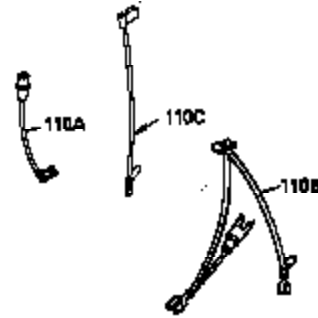

Ref #	Part Number	Qty	Description
92	650880	1	Lock Washer
93	650881	1	Flywheel Nut
260	35964	1	Blower Housing
262	29747B	2	Screw, Torx T-40, 5/16-24 x 21/32"
286	35962	1	Screen Cup
308A	35437	1	Fill Tube Clip
314	650873	2	Screw, 1/4-20 x 3/4"
315	611104	1	Alternator Coil (3/5 Split) (Incl.321 - 323)
321	611161	1	Diode
322	611142	1	Connector Body
323	611118	1	Terminal
370B	35274	1	Instruction Decal