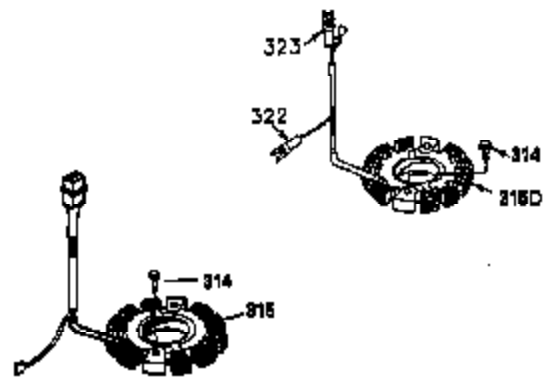

Ref #	Part Number	Qty	Description
92	650880	1	Lock Washer
93	650881	1	Flywheel Nut
260	35964	1	Blower Housing
262	29747B	2	Screw, Torx T-40, 5/16-24 x 21/32"
286	35962	1	Screen Cup
308A	35437	1	Fill Tube Clip
314	650873	2	Screw, 1/4-20 x 3/4"
315	611104	1	Alternator Coil (3/5 Split) (Incl.321 - 323)
321	611161	1	Diode
322	611142	1	Connector Body
323	611118	1	Terminal
370B	35274	1	Instruction Decal