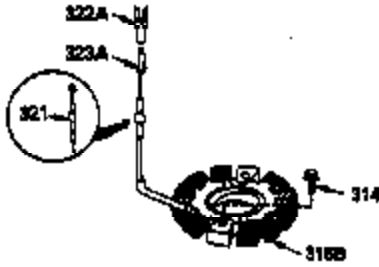

Ref #	Part Number	Qty	Description
92	650880	1	Lock Washer
93	650881	1	Flywheel Nut
260	35964	1	Blower Housing
262	29747B	2	Screw, Torx T-40, 5/16-24 x 21/32"
286	35962	1	Screen Cup
308A	35437	1	Fill Tube Clip
314	650873	2	Screw, 1/4-20 x 3/4"
315	611104	1	Alternator Coil (3/5 Split) (Incl.321 - 323)
321	611161	1	Diode
322	611142	1	Connector Body
323	611118	1	Terminal
370B	35274	1	Instruction Decal