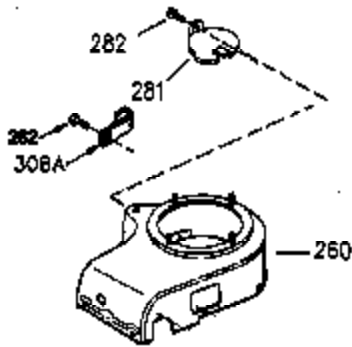

Ref #	Part Number	Qty	Description
92	650880	1	Lock Washer
93	650881	1	Flywheel Nut
260	35964	1	Blower Housing
262	29747B	2	Screw, Torx T-40, 5/16-24 x 21/32"
286	35962	1	Screen Cup
308A	35437	1	Fill Tube Clip
314	650873	2	Screw, 1/4-20 x 3/4"
315	611104	1	Alternator Coil (3/5 Split) (Incl.321 - 323)
321	611161	1	Diode
322	611142	1	Connector Body
323	611118	1	Terminal
370B	35274	1	Instruction Decal