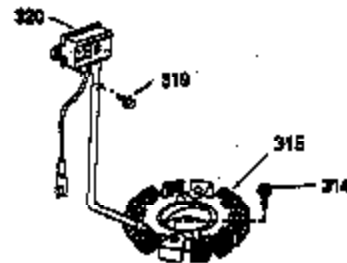

Ref #	Part Number	Qty	Description
92	650880	1	Lock Washer
93	650881	1	Flywheel Nut
260	35964	1	Blower Housing
262	29747B	2	Screw, Torx T-40, 5/16-24 x 21/32"
286	35962	1	Screen Cup
308A	35437	1	Fill Tube Clip
314	650873	2	Screw, 1/4-20 x 3/4"
315	611104	1	Alternator Coil (3/5 Split) (Incl.321 - 323)
321	611161	1	Diode
322	611142	1	Connector Body
323	611118	1	Terminal
370B	35274	1	Instruction Decal