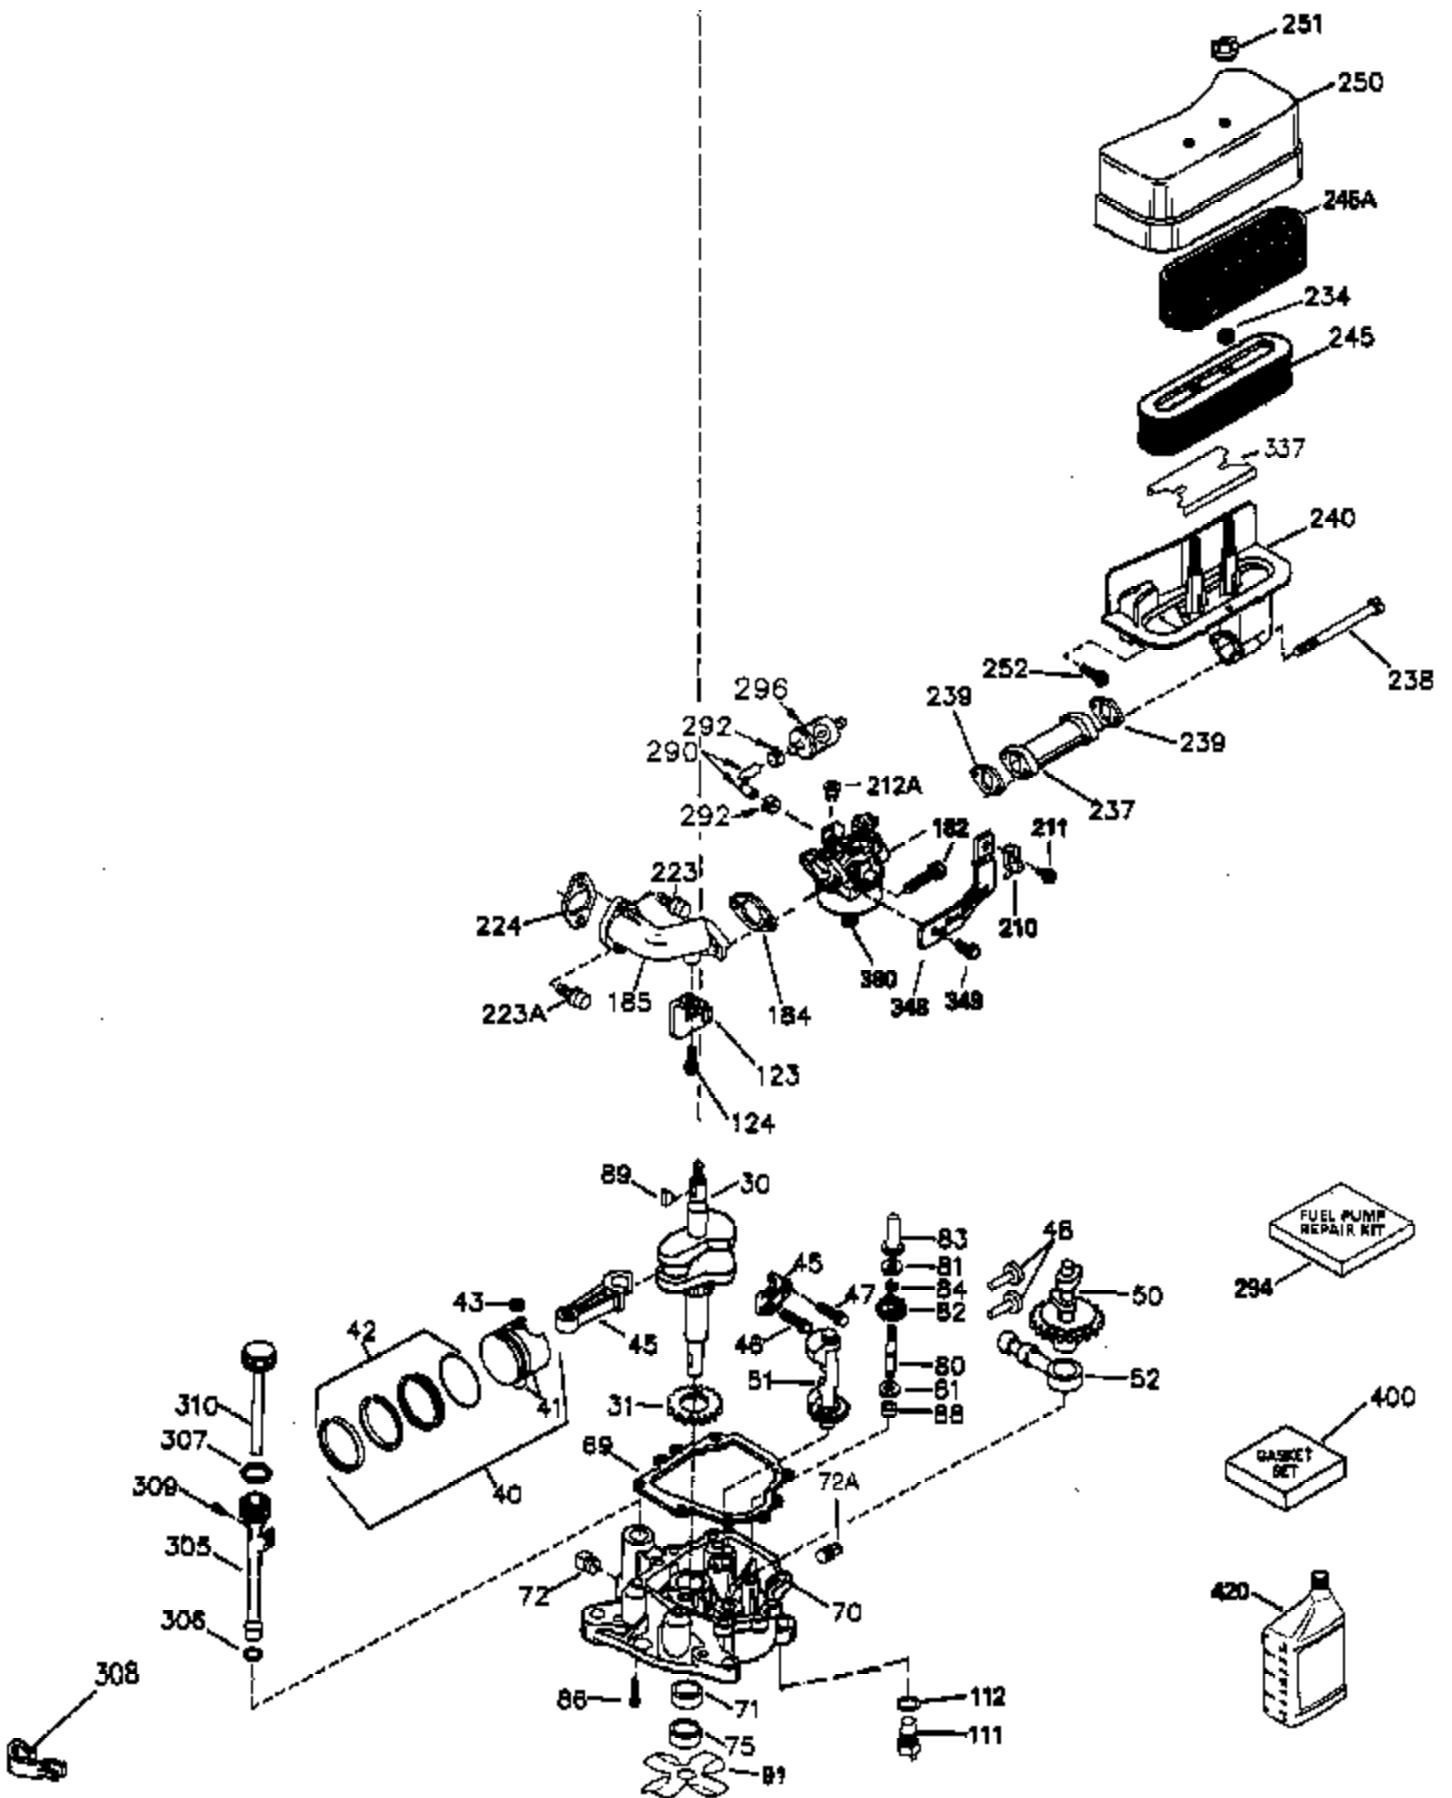

Engine Parts List #2

Ref #	Part Number	Qty	Description
30	35336B	1	Crankshaft
31	35327	1	Counterbalance Gear
40	35776	1	Piston, Pin & Ring Set (Std.)
40	35777	1	Piston, Pin & Ring Set (.010" OS)
40	35778	1	Piston, Pin & Ring Set (.020" OS)
41	35773	1	Piston & Pin Ass'y. (Std.) (Incl. 43)
41	35774	1	Piston & Pin Ass'y. (.010" OS) (Incl. 43)
41	35775	1	Piston & Pin Ass'y. (.020" OS) (Incl. 43)
42	35779	1	Ring Set (Std.)
42	35780	1	Ring Set (.010" OS)
42	35781	1	Ring Set (.020" OS)
43	35772	2	Piston Pin Retaining Ring
45	35330A	1	Connecting Rod Ass'y. (Incl. 46 & 47)
46	650908	1	Connecting Rod Bolt
47	650882	1	Connecting Rod Bolt
48	35313	2	Valve Lifter
50	35939	1	Camshaft (MCR)
51	35315A	1	Counterbalance Weight
52	31356	1	Oil Pump Ass'y.
69	35317	1	* Mounting Flange Gasket
70	35711A	1	Mounting Flange (Incl. 72, 75 & 80)
72	31927	1	Oil Drain Plug
75	35319	1	Oil Seal
80	35712	1	Governor Shaft
81	35479	2	Washer
82	35321	1	Governor Gear Ass'y.
83	35322	1	Governor Spool
84	29193	1	Retaining Ring
86	650833	7	Screw, 1/4-20 x 1-3/16"
88	31707A	1	Spacer
89	32589	1	Flywheel Key
123	35288	1	Intake Pipe Brace
124	650738	2	Screw, 1/4-20 x 5/8"
182	650517	2	Screw, 1/4-20 x 27/32"
184	33263	1	* Carburetor To Intake Pipe Gasket
185	35955	1	Intake Pipe
210	27793	1	Conduit Clip
211	28942	1	Screw, 10-32 x 3/8"
212A	36288	2	Bushing
223	650971	2	Screw, Torx T-30, 5/16-18 x 7/8"
224	35958	1	* Intake Pipe Gasket
234	650825	2	Nut & Lock Washer, 1/4-20
237	35286	1	Air Cleaner Adapter
238	650875	2	Screw, 10-32 x 5-1/4"
239	33629	2	* Carburetor Gasket
240	35960	1	Air Cleaner Body (Incl. 239)
245	35403	1	Air Cleaner Filter (Incl. 234)
250	35961	1	Air Cleaner Cover
251	650886	2	Wing Nut, 1/4-20
290	30705	1	Fuel Line (11.00")
292	26460	2	Fuel Line Clamp
296	34279B	1	Fuel Filter (Incl. 292)
305	35574	1	Oil Fill Tube
307	35499	1	"O" Ring
308	33997	1	Filler Tube Clip
310	35576	1	Dipstick
337	36407	1	Deflector
370B	35274	1	Instruction Decal