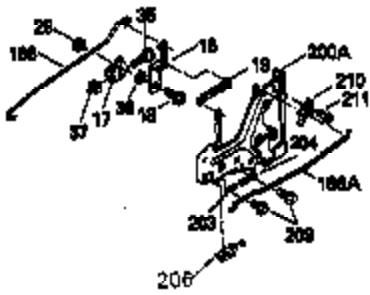

Ref #	Part Number	Qty	Description
92	650880	1	Lock Washer
93	650881	1	Flywheel Nut
260	35964	1	Blower Housing
262	29747B	2	Screw, Torx T-40, 5/16-24 x 21/32"
286	35962	1	Screen Cup
308A	35437	1	Fill Tube Clip
314	650873	2	Screw, 1/4-20 x 3/4"
315	611104	1	Alternator Coil (3/5 Split) (Incl.321 - 323)
321	611161	1	Diode
322	611142	1	Connector Body
323	611118	1	Terminal
370B	35274	1	Instruction Decal