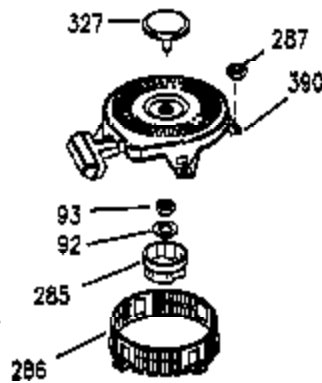

Ref #	Part Number	Qty	Description
92	650880	1	Lock Washer
93	650881	1	Flywheel Nut
260	35964	1	Blower Housing
262	29747B	2	Screw, Torx T-40, 5/16-24 x 21/32"
286	35962	1	Screen Cup
308A	35437	1	Fill Tube Clip
314	650873	2	Screw, 1/4-20 x 3/4"
315	611104	1	Alternator Coil (3/5 Split) (Incl.321 - 323)
321	611161	1	Diode
322	611142	1	Connector Body
323	611118	1	Terminal
370B	35274	1	Instruction Decal