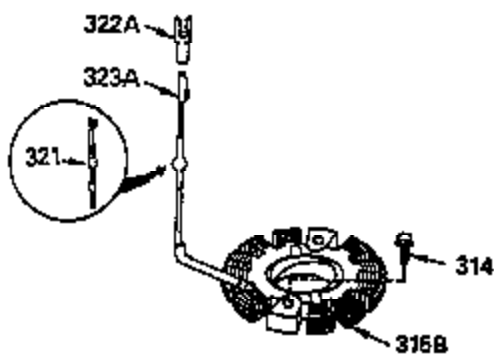

ILLUSTRATION SHOWS TYPICAL PARTS ONLY. ORDER PART NUMBER. PARTS NOT LISTED ARE SUPPLIED BY OEM.

VIEW 3 OF 3

Ref #	Part Number	Qty	Description
16	36284	1	Governor Lever (Incl. 212A)
17	29916	1	Governor Lever Clamp
18	650548	1	Screw, 8-32 x 5/16"
19	35945	1	Extension Spring
28	30322	1	Lock Nut, 8-32
35	29826	1	Screw, 10-32 x 3/4"
36	29918	1	Lock Washer
37	29216	1	Lock Nut, 10-32
92	650880	1	Lock Washer
93	650881	1	Flywheel Nut
186	36285	1	Governor Link
200	36233	1	Control Bracket (Incl. 203 & 204)
203	36482	1	Compression Spring
204	650777	1	Screw, 6-32 x 21/32"
209	650902	2	Screw, 10-32 x 7/16"
210	27793	2	Conduit Clip
211	28942	2	Screw, 10-32 x 3/8"
238	650875	2	Screw, 10-32 x 5-1/4"
245A	35404	1	Air Cleaner Filter
260	35964	1	Blower Housing
261	30063	2	Screw, Torx T-30, 1/4-20 x 1/2"
286	35962	1	Cup & Screen
308A	35437	1	Fill Tube Clip
308	33997	1	Filler Tube Clip
314	650873	2	Screw, 1/4-20 x 3/4"
315	611104	1	Alternator Coil (3/5 Split)(Incl.321, 322,323)
321	611161	1	Diode
322	611142	1	Connector Body
323	611118	2	Terminal
337	36407	1	Deflector