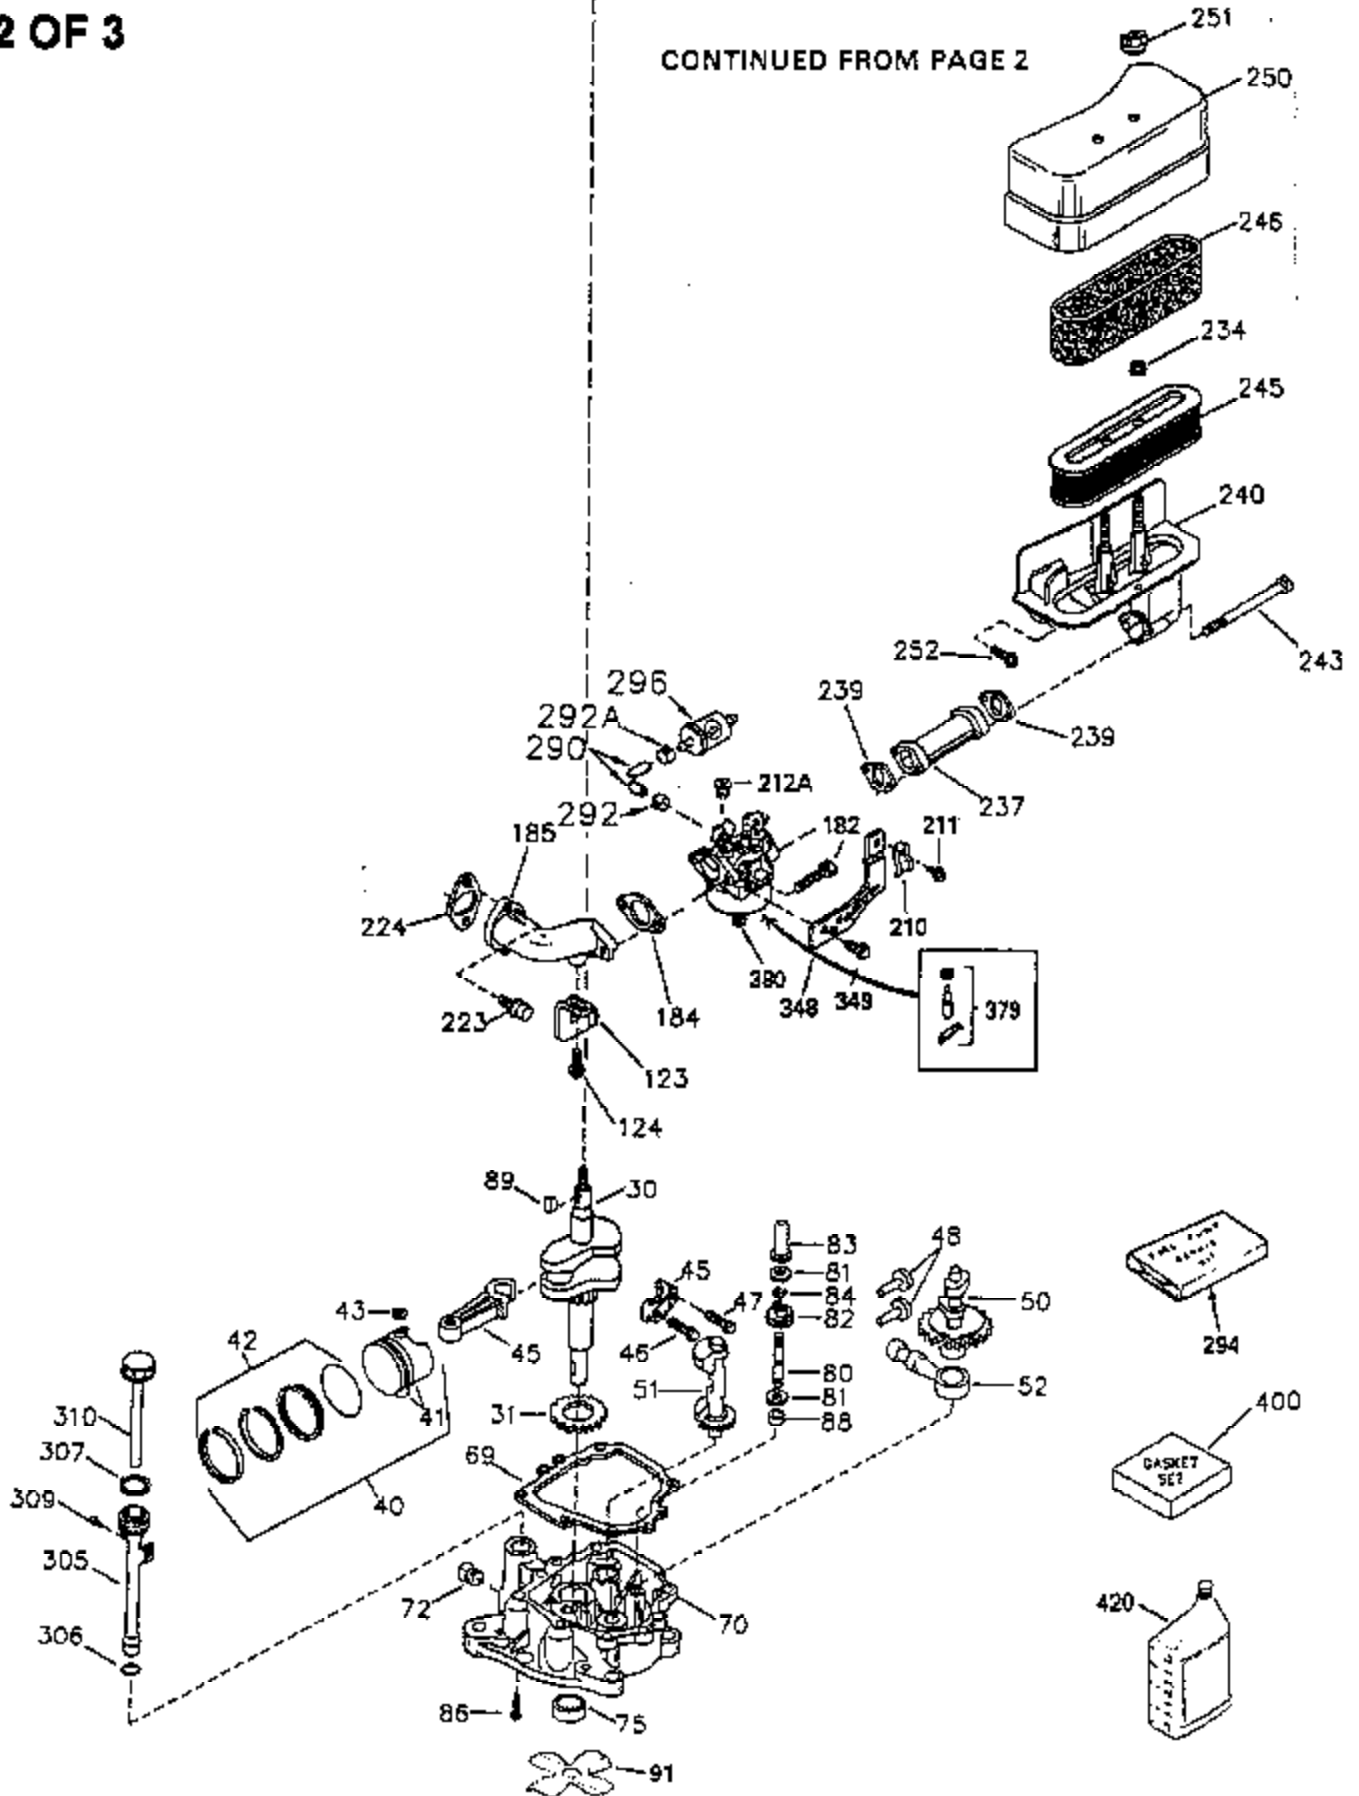

ILLUSTRATION SHOWS TYPICAL PARTS ONLY. ORDER BY PART NUMBER. PARTS NOT LISTED ARE SUPPLIED BY DEM.

VIEW 2 OF 3

CONTINUED FROM PAGE 2

Ref #	Part Number	Qty	Description
28	30322	1	Lock Nut, 8-32
30	35336B	1	Crankshaft
31	35327	1	Counterbalance Gear
40	35776	1	Piston, Pin & Ring Set (Std.)
40	35777	1	Piston, Pin & Ring Set (.010" OS)
40	35778	1	Piston, Pin & Ring Set (.020" OS)
41	35773	1	Piston & Pin Ass'y. (Std.) (Incl. 43)
41	35774	1	Piston & Pin Ass'y. (.010" OS) (Incl. 43)
41	35775	1	Piston & Pin Ass'y. (.020" OS) (Incl. 43)
42	35779	1	Ring Set (Std.)
42	35780	1	Ring Set (.010" OS)
42	35781	1	Ring Set (.020" OS)
43	35772	2	Piston Pin Retaining Ring
45	35330A	1	Connecting Rod Ass'y. (Incl. 46 & 47)
46	650908	1	Connecting Rod Bolt
47	650882	1	Connecting Rod Bolt
48	35313	2	Valve Lifter
50	35939	1	Camshaft (MCR)
51	35315A	1	Counterbalance Weight
52	31356	1	Oil Pump Ass'y.
69	35317	1	* Mounting Flange Gasket
70	35711A	1	Mounting Flange (Incl. 72, 75 & 80)
72	31927	1	Oil Drain Plug
75	35319	1	Oil Seal
80	35712	1	Governor Shaft
81	35479	2	Washer
82	35321	1	Governor Gear Ass'y.
83	35322	1	Governor Spool
84	29193	1	Retaining Ring
86	650833	7	Screw, 1/4-20 x 1-3/16"
88	31707A	1	Spacer
89	32589	1	Flywheel Key
123	35288	1	Intake Pipe Brace
124	650738	2	Screw, 1/4-20 x 5/8"
182	650517	2	Screw, 1/4-20 x 27/32"
184	33263	1	* Carburetor To Intake Pipe Gasket
185	35955	1	Intake Pipe
210	27793	2	Conduit Clip
211	28942	2	Screw, 10-32 x 3/8"
212A	36288	2	Bushing
223	650971	2	Screw, Torx T-30, 5/16-18 x 7/8"
224	35958	1	* Intake Pipe Gasket
234	650825	1	Nut & Lock Washer, 1/4-20
237	35286	1	Air Cleaner Adapter
238	650875	2	Screw, 10-32 x 5-1/4"
239	33629	2	* Air Cleaner Gasket
240	35960	1	Air Cleaner Body (Incl. 239)
245A	35404	1	Air Cleaner Filter
245	35403	1	Air Cleaner Filter (Incl. 234)
250	35961	1	Air Cleaner Cover
251	650886	2	Wing Nut, 1/4-20
261	30063	2	Screw, Torx T-30, 1/4-20 x 1/2"
290	34357	1	Fuel Line
292	26460	2	Fuel Line Clamp
296	34279B	1	Fuel Filter (Incl. 292)
305	35574	1	Oil Fill Tube
307	35499	1	"O" Ring
308A	35437	1	Fill Tube Clip