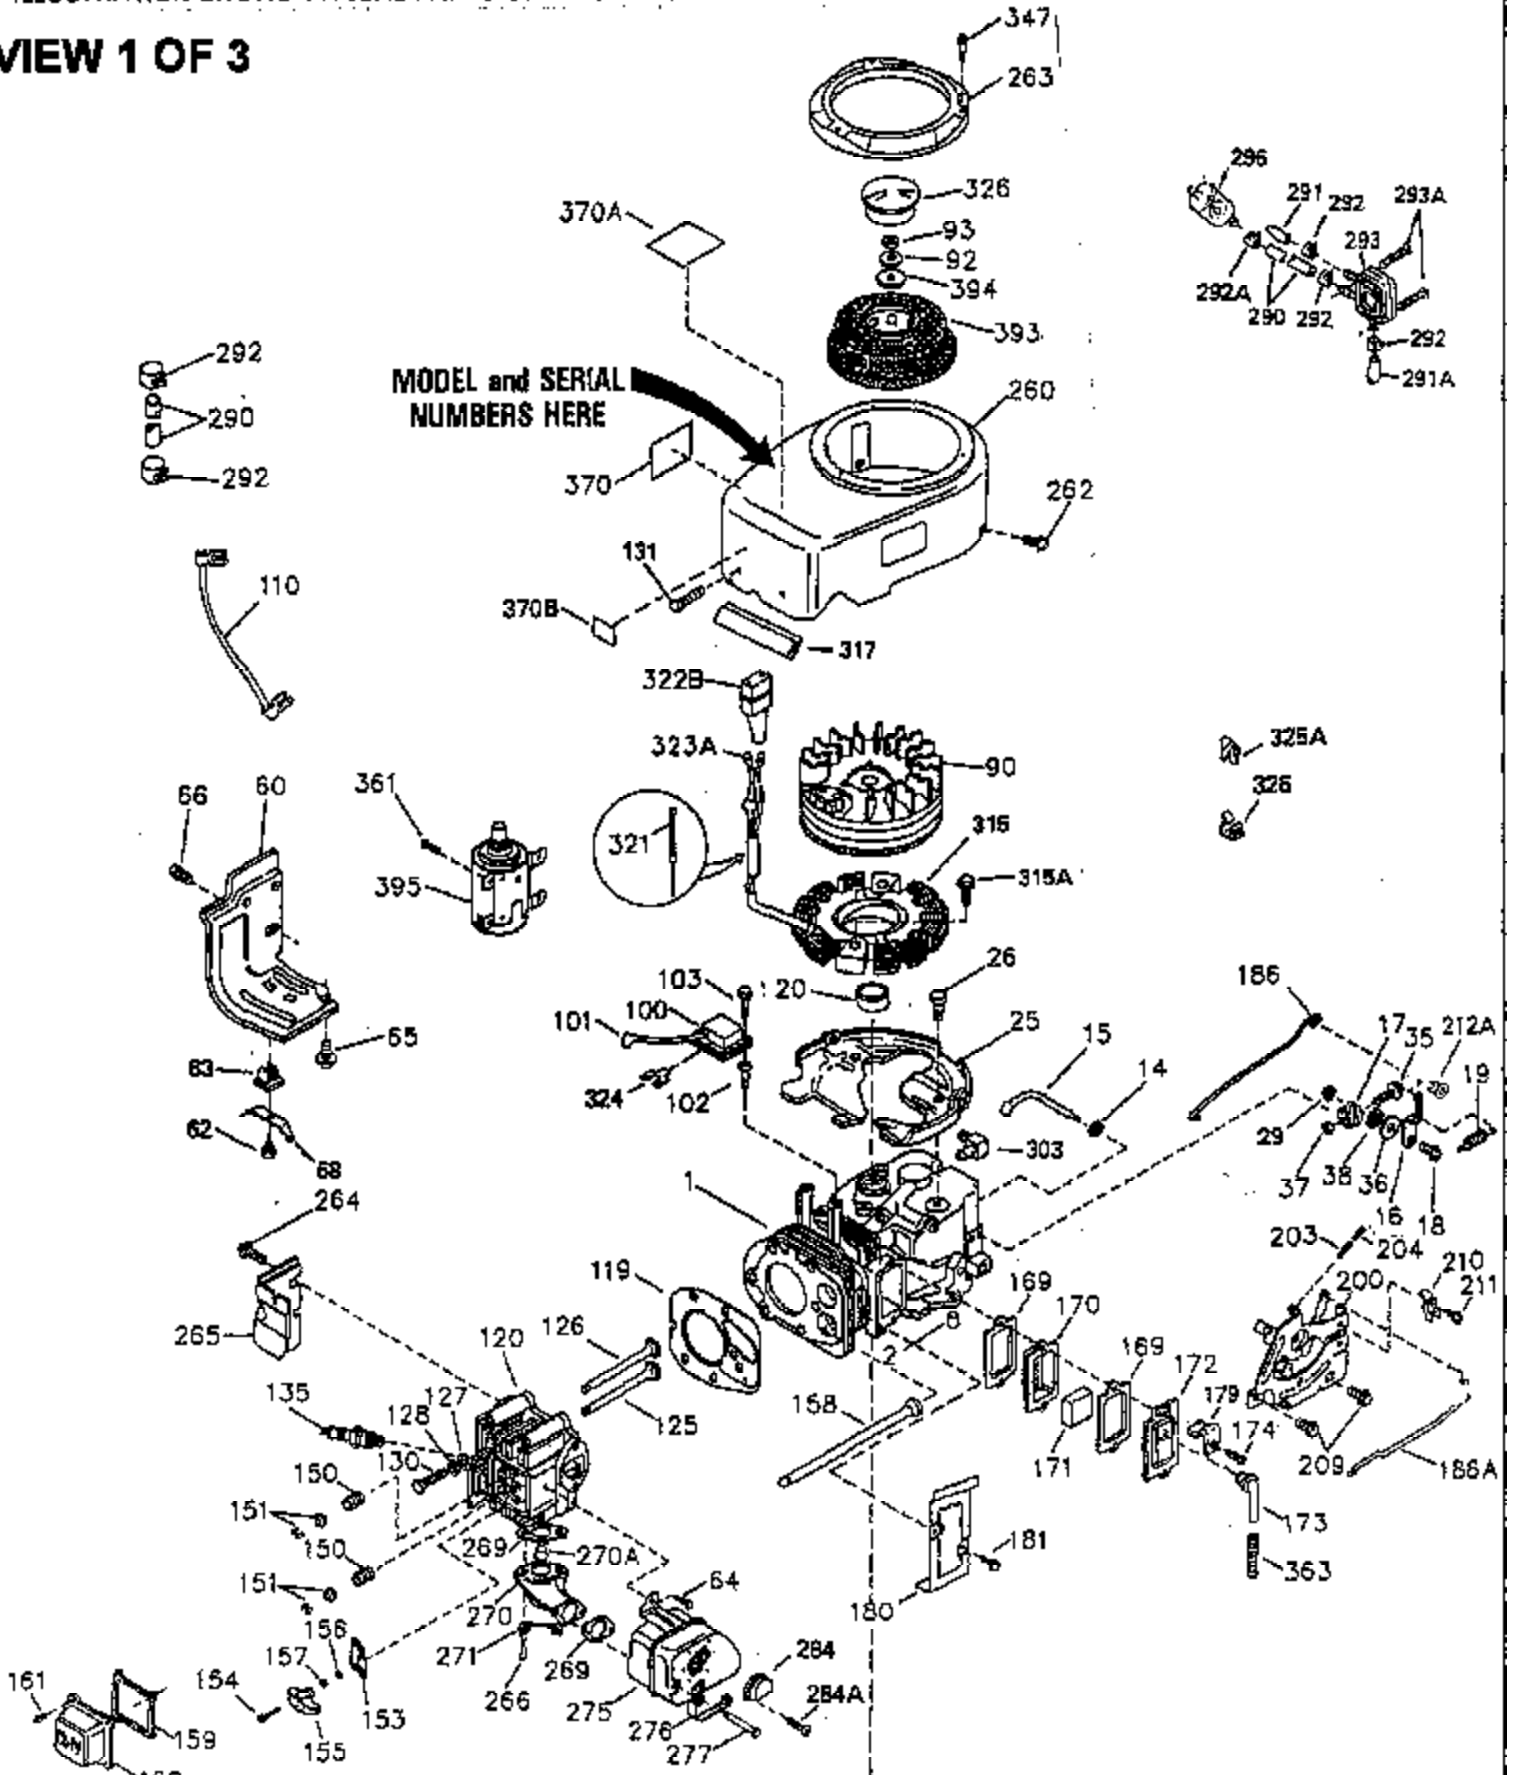

ILLUSTRATION SHOWS TYPICAL PARTS ONLY. ORDER BY PART NUMBER. PARTS NOT LISTED ARE SUPPLIED BY OEM.

VIEW 1 OF 3

MODEL and SERIAL NUMBERS HERE

CONTINUED TO PAGE 3

Engine Parts List #1

Ref #	Part Number	Qty	Description
1	35943	1	Cylinder (Incl. 2 & 20)
2	27652	2	Dowel Pin
14	28277	2	Washer
15	35324	1	Governor Rod
16	36284	1	Governor Lever (Incl. 212A)
17	29916	1	Governor Lever Clamp
18	650548	1	Screw, 8-32 x 5/16"
19	35945	1	Extension Spring
20	35319	1	Oil Seal
25	35326	1	Blower Housing Baffle
26	650561	2	Screw, 1/4-20 x 5/8"
28	30322	1	Lock Nut, 8-32
35	29826	1	Screw, 10-32 x 3/4"
36	29918	1	Lock Washer
37	29216	1	Lock Nut, 10-32
38	29642	1	Retaining Ring
60	35316A	1	Blower Housing Extension
64	30063	2	Screw, Torx T-30, 1/4-20 x 1/2"
65	650128	1	Screw, 10-24 x 1/2"
90	611094	1	Flywheel (W/Ring Gear)
92	650880	1	Lock Washer
93	650881	1	Flywheel Nut
100	35135	1	Solid State Ignition
101	610118	1	Spark Plug Cover
102	650872	2	Solid State Mounting Stud
103	650814	2	Screw, Torx T-15, 10-24 x 1"
110	36225	1	Ground Wire
119	35946	1	* Cylinder Head Gasket
120	35948	1	Cylinder Head
125	35308	1	Exhaust Valve (Std.)
125	35433	1	Exhaust Valve (1/32" OS)
126	35309	1	Intake Valve (Std.)
126	35432	1	Intake Valve (1/32" OS)
127	650691	6	Washer
128	650690	6	Belleville Washer
130	650946	6	Screw, 5/16-18 x 2-45/64"
135	34645	1	Resistor Spark Plug (RN4C)
150	33507	2	Valve Spring
151	33508	2	Valve Spring Keeper
153	35949	1	Push Rod Guide
154	650945	1	Rocker Arm Stud
155	35950	1	Rocker Arm
156	650890	2	Lock Washer
157	650947	1	Lock Nut, 5/16-24
158	35951	2	Push Rod
159	35952	1	* Rocker Arm Cover Gasket
160	35953A	1	Rocker Arm Housing
161	30063	4	Screw, Torx T-30, 1/4-20 x 1/2"
169	27896A	2	* Valve Cover Gasket
170	28423	1	Breather Body
171	28424	1	Breather Element
172	28425	1	Valve Cover
173	35350	1	Breather Tube
174	650128	2	Screw, 10-24 x 1/2"
180	35954	1	Blower Housing Extension
181	30200	2	Screw, 10-24 x 9/16"
186	36285	1	Governor Link
200	36233	1	Control Bracket (Incl. 203 & 204)