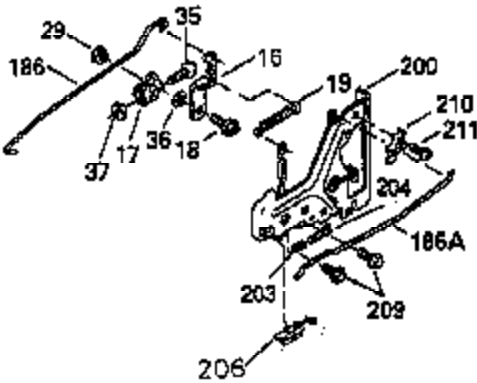

ILLUSTRATION SHOWS TYPICAL PARTS ONLY. ORDER PART NUMBER. PARTS NOT LISTED ARE SUPPLIED BY OEM.

VIEW 3 OF 3

Ref #	Part Number	Qty	Description
16	36284	1	Governor Lever (Incl. 212A)
17	29916	1	Governor Lever Clamp
18	650548	1	Screw, 8-32 x 5/16"
19	35945	1	Extension Spring
28	30322	1	Lock Nut, 8-32
35	29826	1	Screw, 10-32 x 3/4"
36	29918	1	Lock Washer
37	29216	1	Lock Nut, 10-32
92	650880	1	Lock Washer
93	650881	1	Flywheel Nut
186	36285	1	Governor Link
200	36233	1	Control Bracket (Incl. 203 & 204)
203	36482	1	Compression Spring
204	650777	1	Screw, 6-32 x 21/32"
209	650902	2	Screw, 10-32 x 7/16"
210	27793	2	Conduit Clip
211	28942	2	Screw, 10-32 x 3/8"
238	650875	2	Screw, 10-32 x 5-1/4"
245A	35404	1	Air Cleaner Filter
260	35964	1	Blower Housing
261	30063	2	Screw, Torx T-30, 1/4-20 x 1/2"
286	35962	1	Cup & Screen
308A	35437	1	Fill Tube Clip
308	33997	1	Filler Tube Clip
314	650873	2	Screw, 1/4-20 x 3/4"
315	611104	1	Alternator Coil (3/5 Split)(Incl.321, 322,323)
321	611161	1	Diode
322	611142	1	Connector Body
323	611118	2	Terminal
337	36407	1	Deflector