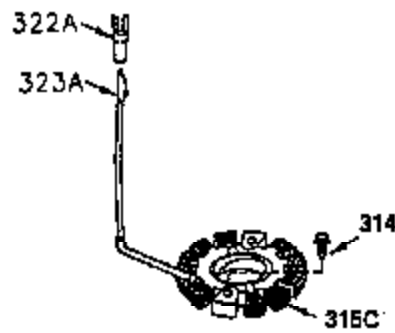

ILLUSTRATION SHOWS TYPICAL PARTS ONLY. ORDER PART NUMBER. PARTS NOT LISTED ARE SUPPLIED BY OEM.

VIEW 3 OF 3

Ref #	Part Number	Qty	Description
16	36284	1	Governor Lever (Incl. 212A)
17	29916	1	Governor Lever Clamp
18	650548	1	Screw, 8-32 x 5/16"
19	35945	1	Extension Spring
28	30322	1	Lock Nut, 8-32
35	29826	1	Screw, 10-32 x 3/4"
36	29918	1	Lock Washer
37	29216	1	Lock Nut, 10-32
92	650880	1	Lock Washer
93	650881	1	Flywheel Nut
186	36285	1	Governor Link
200	36233	1	Control Bracket (Incl. 203 & 204)
203	36482	1	Compression Spring
204	650777	1	Screw, 6-32 x 21/32"
209	650902	2	Screw, 10-32 x 7/16"
210	27793	2	Conduit Clip
211	28942	2	Screw, 10-32 x 3/8"
238	650875	2	Screw, 10-32 x 5-1/4"
245A	35404	1	Air Cleaner Filter
260	35964	1	Blower Housing
261	30063	2	Screw, Torx T-30, 1/4-20 x 1/2"
286	35962	1	Cup & Screen
308A	35437	1	Fill Tube Clip
308	33997	1	Filler Tube Clip
314	650873	2	Screw, 1/4-20 x 3/4"
315	611104	1	Alternator Coil (3/5 Split)(Incl.321, 322,323)
321	611161	1	Diode
322	611142	1	Connector Body
323	611118	2	Terminal
337	36407	1	Deflector