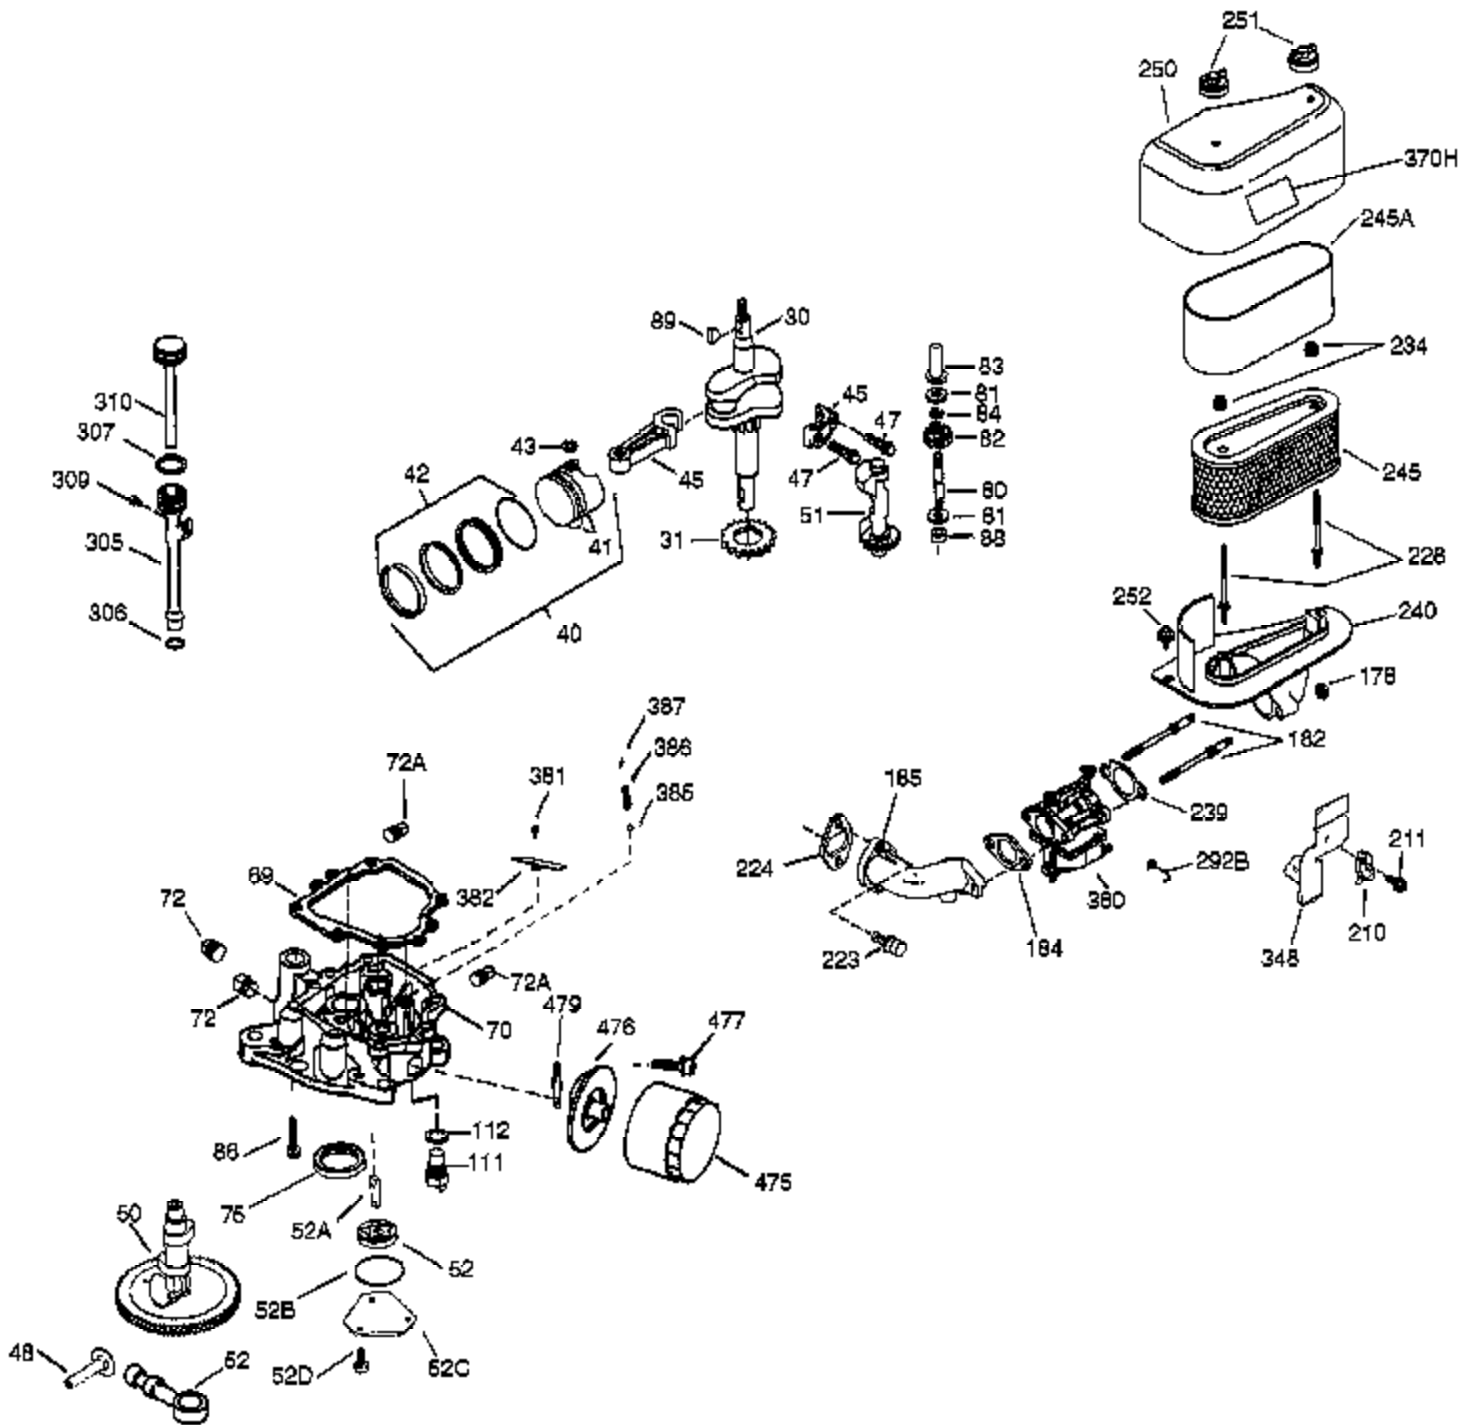

Ref #	Part Number	Qty	Description
30	36924	1	Crankshaft
31	35327	1	Counterbalance Gear
40	35776A	1	Piston, Pin & Ring Set (Std.)
40	35777A	1	Piston, Pin & Ring Set (.010" OS)
40	35778A	1	Piston, Pin & Ring Set (.020" OS)
41	35773A	1	Piston & Pin Ass'y. (Std.) (Incl. 43)
41	35774A	1	Piston & Pin Ass'y. (.010" OS) (Incl. 43)
41	35775A	1	Piston & Pin Ass'y. (.020" OS) (Incl. 43)
42	35779	1	Ring Set (Std.)
42	35780	1	Ring Set (.010" OS)
42	35781	1	Ring Set (.020" OS)
43	35772	2	Piston Pin Retaining Ring
45	36925	1	Connecting Rod Ass'y. (Incl. 47)
47	651033	2	Connecting Rod Bolt
48	35313	2	Valve Lifter
50	37078	1	Camshaft (MCR)
51	35315A	1	Counterbalance Weight
52	31356	1	Oil Pump Ass'y
62	650760	1	Screw, 8-32 x 3/8"
69	35317	1	* Mounting Flange Gasket
70	35970	1	Mounting Flange (Incl. 72, 75 & 80)
72	31927	1	Oil Drain Plug
75	35319	1	Oil Seal
80	35712	1	Governor Shaft
81	35479	2	Washer
82	35321	1	Governor Gear Ass'y.
83	35322	1	Governor Spool
84	29193	1	Retaining Ring
86	650833	7	Screw, 1/4-20 x 1-3/16"
88	31707A	1	Spacer
89	650592	1	Flywheel Key
178	650928	2	Lock Nut, 1/4-20
182	650925A	2	Carburetor Mounting Stud
184	36352	1	* Carburetor To Intake Pipe Gasket
185	36940	1	Intake Pipe
210	27793	2	Conduit Clip
211	28942	2	Screw, 10-32 x 3/8"
223	650378	2	Screw, Torx T-30, 5/16-18 x 1-3/32"
224	36942	1	* Intake Pipe Gasket
228	650977	2	Air Cleaner Stud
234	650825	2	Nut & Lock Washer, 1/4-20
239	36358	1	* Air Cleaner Gasket
240	36355	1	Air Cleaner Body (Incl. 239)
245	36356	1	Air Cleaner Filter (Incl. 234)
245A	36357	1	Air Cleaner Filter
250	36359	1	Air Cleaner Cover
251	650886	2	Wing Nut, 1/4-20
252	650976	1	Screw, 1/4-20 x 19/32"
286	36343	1	Cup & Screen
305	36945	1	Oil Fill Tube
306	36832	1	Fill Tube Gasket
307	35499	1	"O" Ring
309	650976	1	Screw, 1/4-20 x 19/32"
310	35973	1	Dipstick
380	640065	1	Carburetor (Incl. 184)