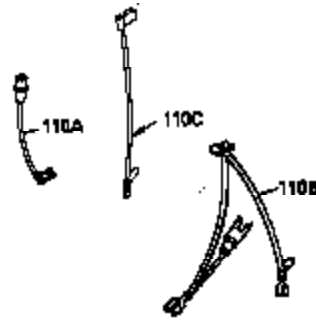

Ref #	Part Number	Qty	Description
91A	611242	1	Flywheel Fan
92	650666	1	Lock Washer
93	650594	1	Flywheel Nut
178	650928	2	Lock Nut, 1/4-20
228	650977	2	Air Cleaner Stud
260	36943	1	Blower Housing
262	30063	2	Screw, Torx T-30, 1/4-20 x 1/2"
286	36343	1	Cup & Screen
314	650873	2	Screw, 1/4-20 x 3/4"
315	611104	1	Alternator Coil (3/5) (Incl. 321-323)
321	611161	1	Diode
322	611142	1	Connector Body
323	611118	1	Terminal
370P	34387	1	Screen Decal
394A	650982	1	Washer