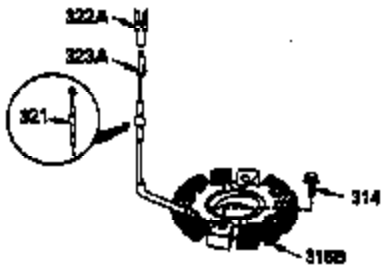

Ref #	Part Number	Qty	Description
91A	611242	1	Flywheel Fan
92	650666	1	Lock Washer
93	650594	1	Flywheel Nut
178	650928	2	Lock Nut, 1/4-20
228	650977	2	Air Cleaner Stud
260	36943	1	Blower Housing
262	30063	2	Screw, Torx T-30, 1/4-20 x 1/2"
286	36343	1	Cup & Screen
314	650873	2	Screw, 1/4-20 x 3/4"
315	611104	1	Alternator Coil (3/5) (Incl. 321-323)
321	611161	1	Diode
322	611142	1	Connector Body
323	611118	1	Terminal
370P	34387	1	Screen Decal
394A	650982	1	Washer