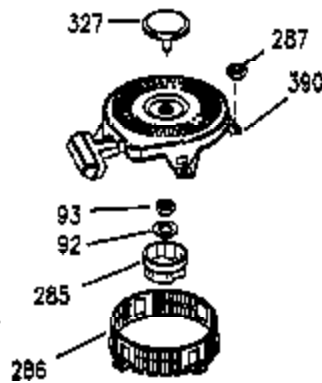

Ref #	Part Number	Qty	Description
91A	611242	1	Flywheel Fan
92	650666	1	Lock Washer
93	650594	1	Flywheel Nut
178	650928	2	Lock Nut, 1/4-20
228	650977	2	Air Cleaner Stud
260	36943	1	Blower Housing
262	30063	2	Screw, Torx T-30, 1/4-20 x 1/2"
286	36343	1	Cup & Screen
314	650873	2	Screw, 1/4-20 x 3/4"
315	611104	1	Alternator Coil (3/5) (Incl. 321-323)
321	611161	1	Diode
322	611142	1	Connector Body
323	611118	1	Terminal
370P	34387	1	Screen Decal
394A	650982	1	Washer