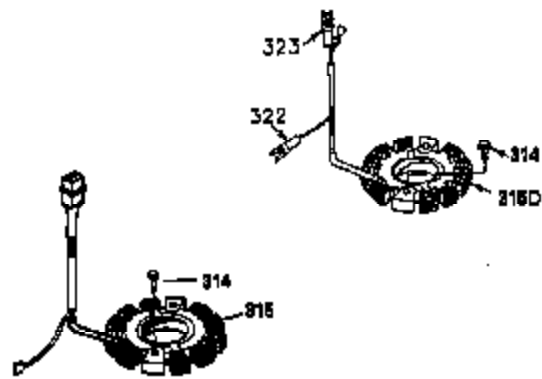

Ref #	Part Number	Qty	Description
91A	611242	1	Flywheel Fan
92	650666	1	Lock Washer
93	650594	1	Flywheel Nut
178	650928	2	Lock Nut, 1/4-20
228	650977	2	Air Cleaner Stud
260	36943	1	Blower Housing
262	30063	2	Screw, Torx T-30, 1/4-20 x 1/2"
286	36343	1	Cup & Screen
314	650873	2	Screw, 1/4-20 x 3/4"
315	611104	1	Alternator Coil (3/5) (Incl. 321-323)
321	611161	1	Diode
322	611142	1	Connector Body
323	611118	1	Terminal
370P	34387	1	Screen Decal
394A	650982	1	Washer