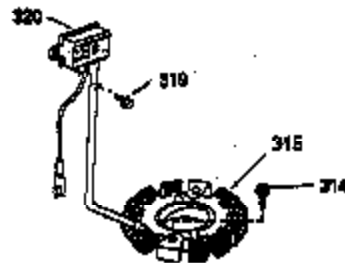

Ref #	Part Number	Qty	Description
91A	611242	1	Flywheel Fan
92	650666	1	Lock Washer
93	650594	1	Flywheel Nut
178	650928	2	Lock Nut, 1/4-20
228	650977	2	Air Cleaner Stud
260	36943	1	Blower Housing
262	30063	2	Screw, Torx T-30, 1/4-20 x 1/2"
286	36343	1	Cup & Screen
314	650873	2	Screw, 1/4-20 x 3/4"
315	611104	1	Alternator Coil (3/5) (Incl. 321-323)
321	611161	1	Diode
322	611142	1	Connector Body
323	611118	1	Terminal
370P	34387	1	Screen Decal
394A	650982	1	Washer