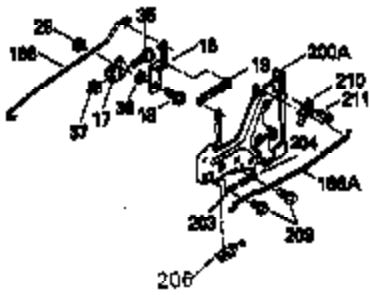

Ref #	Part Number	Qty	Description
91A	611242	1	Flywheel Fan
92	650666	1	Lock Washer
93	650594	1	Flywheel Nut
178	650928	2	Lock Nut, 1/4-20
228	650977	2	Air Cleaner Stud
260	36943	1	Blower Housing
262	30063	2	Screw, Torx T-30, 1/4-20 x 1/2"
286	36343	1	Cup & Screen
314	650873	2	Screw, 1/4-20 x 3/4"
315	611104	1	Alternator Coil (3/5) (Incl. 321-323)
321	611161	1	Diode
322	611142	1	Connector Body
323	611118	1	Terminal
370P	34387	1	Screen Decal
394A	650982	1	Washer