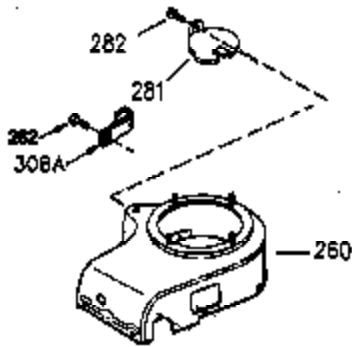

Ref #	Part Number	Qty	Description
91A	611242	1	Flywheel Fan
92	650666	1	Lock Washer
93	650594	1	Flywheel Nut
178	650928	2	Lock Nut, 1/4-20
228	650977	2	Air Cleaner Stud
260	36943	1	Blower Housing
262	30063	2	Screw, Torx T-30, 1/4-20 x 1/2"
286	36343	1	Cup & Screen
314	650873	2	Screw, 1/4-20 x 3/4"
315	611104	1	Alternator Coil (3/5) (Incl. 321-323)
321	611161	1	Diode
322	611142	1	Connector Body
323	611118	1	Terminal
370P	34387	1	Screen Decal
394A	650982	1	Washer