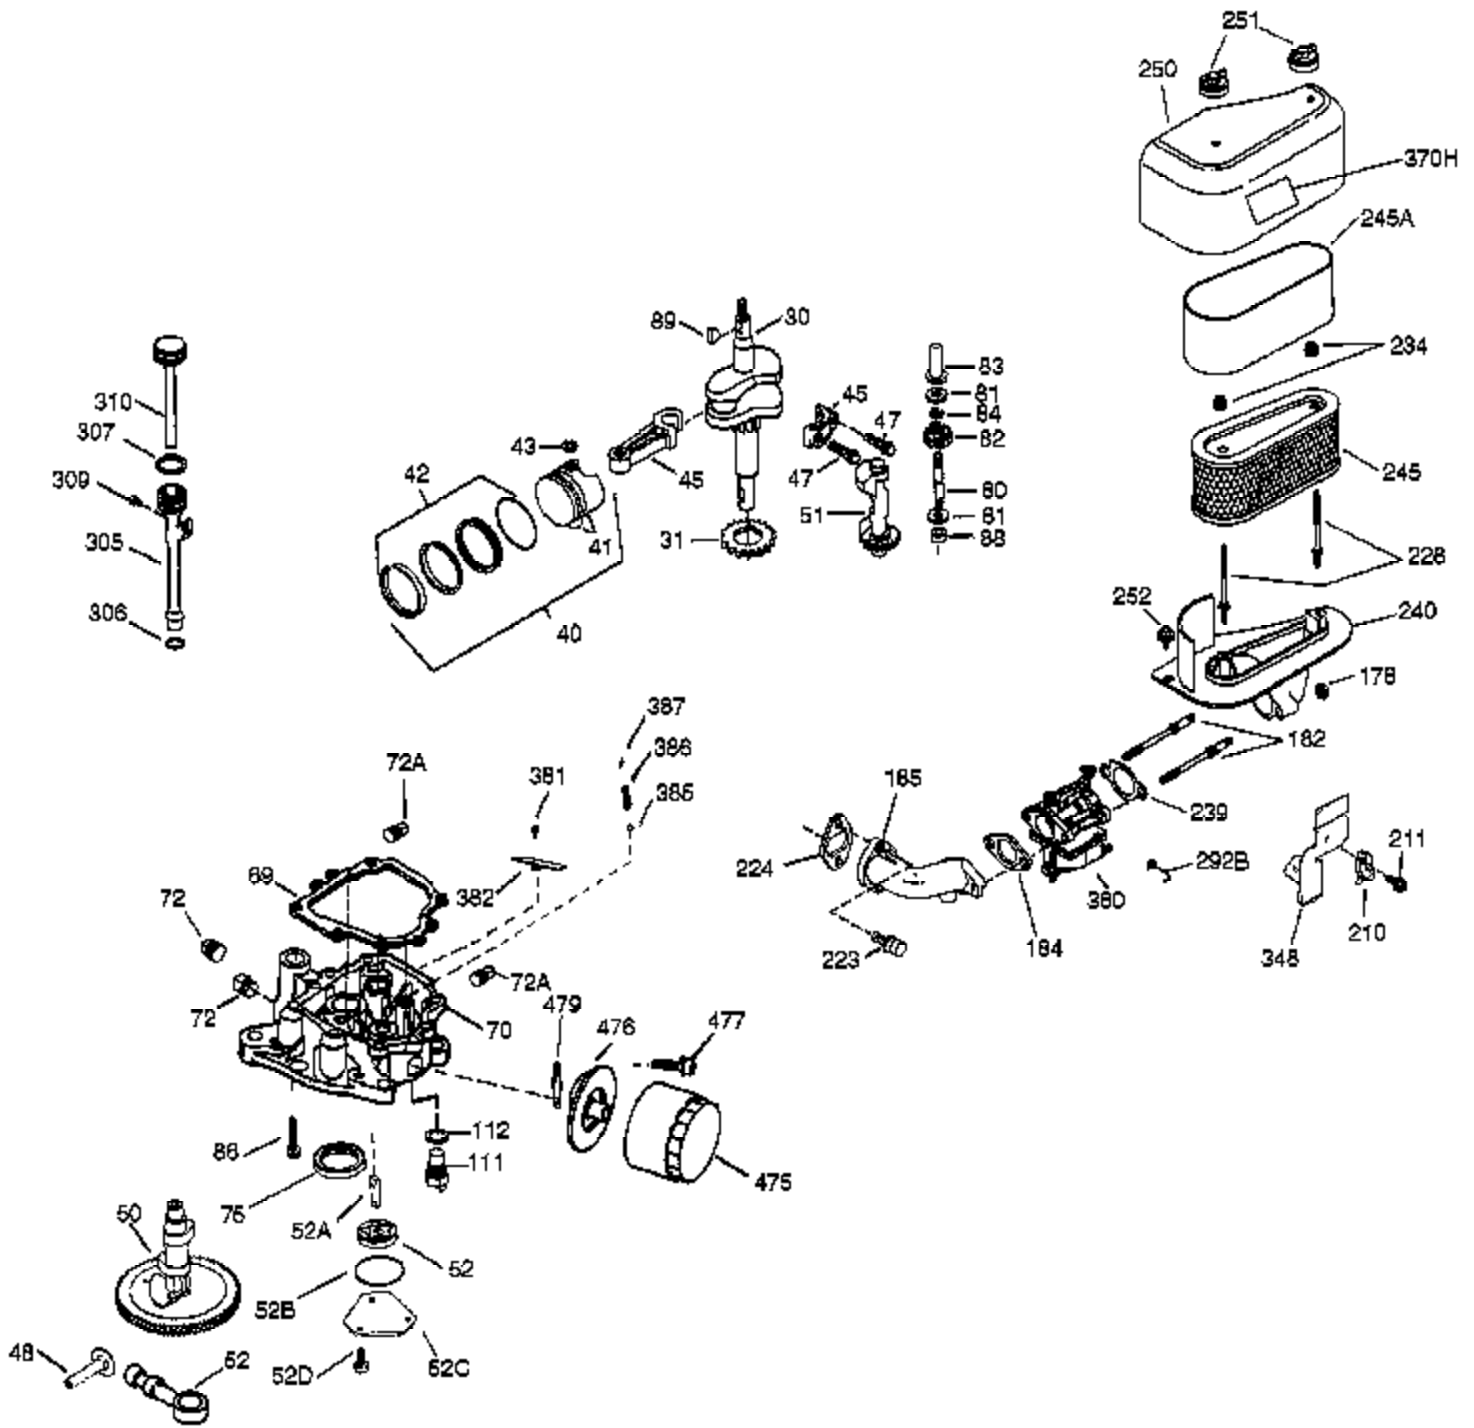

Ref #	Part Number	Qty	Description
181	30200	2	Screw, 10-24 x 9/16"
186	36941	1	Governor Link
200	36233	1	Control Bracket (Incl. 203, 204 & 212 A)
203	36482	1	Compression Spring
204	651019	1	Screw, Torx T-10, 6-32 x 41/64"
209	650902	2	Screw, 10-32 x 7/16"
210	27793	2	Conduit Clip
211	28942	2	Screw, 10-32 x 3/8"
212A	36288	2	Bushing
260	36943	1	Blower Housing
262	30063	2	Screw, Torx T-30, 1/4-20 x 1/2"
263	36367	1	Trim Ring
264	650273	1	Screw, 5/16-18 x 5/8"
265	36944	1	Cylinder Head Cover
270A	35829A	1	Exhaust Port Liner
286	36343	1	Cup & Screen
291	30705	1	Fuel Line
292	26460	2	Fuel Line Clamp
296	34279B	1	Fuel Filter (Incl. 292)
314	650873	2	Screw, 1/4-20 x 3/4"
315	611104	1	Alternator Coil (3/5) (Incl. 321-323)
321	611161	1	Diode
322	611142	1	Connector Body
323	611118	1	Terminal
325	34246	1	Wire Clip
326	36210	1	Screen Plug
347	650949	3	Screw, 10-32 x 9/16"
361	650990	4	Screw, Torx T-30, 5/16-18 x 15/32"
370G	35274	1	Oil Instruction Decal
394A	650982	1	Washer
395	36914	1	Electric Starter Motor (12 Volt)
400	36947		* Gasket Set (Incl. items marked PK i n notes) Incl. part #'s 27896 (2), 33263 (1), 33629 (2), 34265 (1), 35317 (1), 35762 (2), 35946 (1), 35352 (1), 35958 (1)
420	730225	1	SAE 30 4-Cycle Engine Oil (Quart)