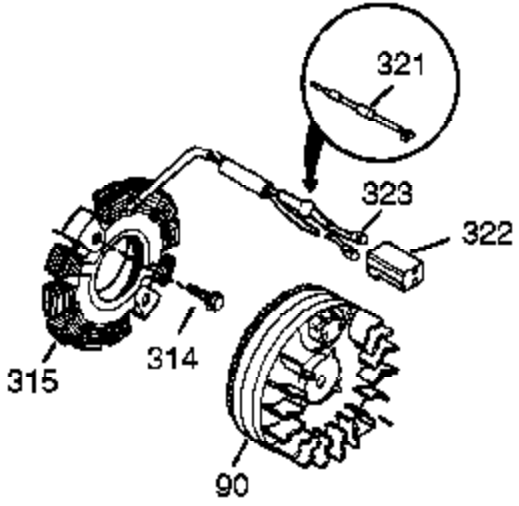

Ref #	Part Number	Qty	Description
1	37251	1	Cylinder (Incl. 2 & 20)
2	27652	2	Dowel Pin
90	611093	1	Flywheel (W/Ring Gear)
209A	651056	1	Screw, 10-24 x 29/32"
314	650873	1	Screw, 1/4-20 x 3/4"
315	611111	1	Alternator Coil (18 Watt)(Incl. 322 & 323)
322	611117	1	Connector Body
323	611118	1	Terminal
370R	37119	1	Warning Decal