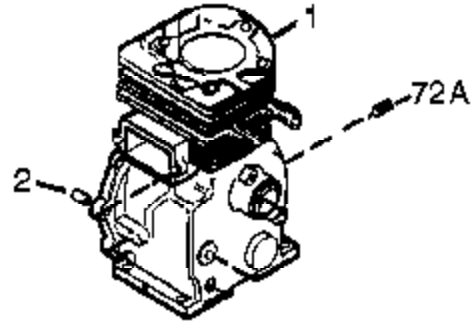

Ref #	Part Number	Qty	Description
1	37251	1	Cylinder (Incl. 2 & 20)
2	27652	2	Dowel Pin
90	611093	1	Flywheel (W/Ring Gear)
209A	651056	1	Screw, 10-24 x 29/32"
314	650873	1	Screw, 1/4-20 x 3/4"
315	611111	1	Alternator Coil (18 Watt)(Incl. 322 & 323)
322	611117	1	Connector Body
323	611118	1	Terminal
370R	37119	1	Warning Decal