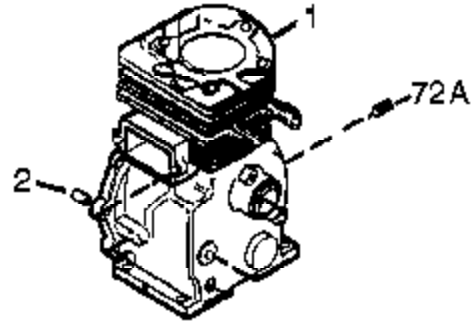

Ref #	Part Number	Qty	Description
1	37251	1	Cylinder (Incl. 2 & 20)
2	27652	2	Dowel Pin
90	611093	1	Flywheel (W/Ring Gear)
149A	35862	1	Intake Valve Seal
209A	651056	1	Screw, 10-24 x 29/32"
314	650873	1	Screw, 1/4-20 x 3/4"
315	611111	1	Alternator Coil (18 Watt)(Incl. 322 & 323)
322	611117	1	Connector Body
323	611118	1	Terminal
370R	37119	1	Warning Decal