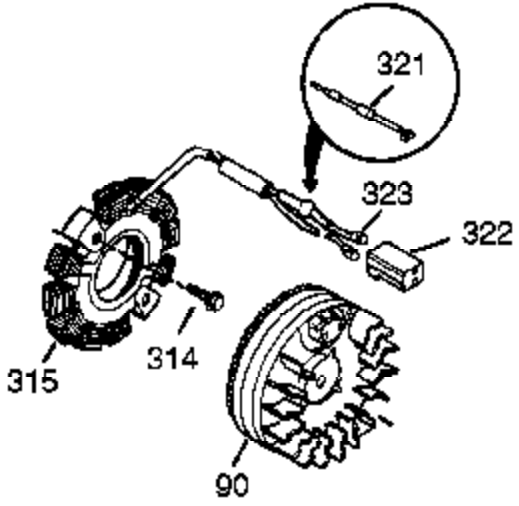

Ref #	Part Number	Qty	Description
1	37251	1	Cylinder (Incl. 2 & 20)
2	27652	2	Dowel Pin
90	611093	1	Flywheel (W/Ring Gear)
149A	35862	1	Intake Valve Seal
209A	651056	1	Screw, 10-24 x 29/32"
314	650873	1	Screw, 1/4-20 x 3/4"
315	611111	1	Alternator Coil (18 Watt)(Incl. 322 & 323)
322	611117	1	Connector Body
323	611118	1	Terminal
370R	37119	1	Warning Decal