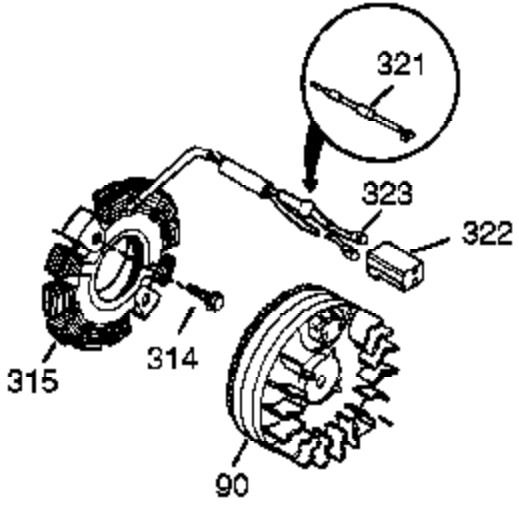

Ref #	Part Number	Qty	Description
1	37251	1	Cylinder (Incl. 2 & 20)
2	27652	2	Dowel Pin
90	611093	1	Flywheel (W/Ring Gear)
314	650873	1	Screw, 1/4-20 x 3/4"
315	611111	1	Alternator Coil (18 Watt) (Incl. 323)
323	611118	1	Terminal