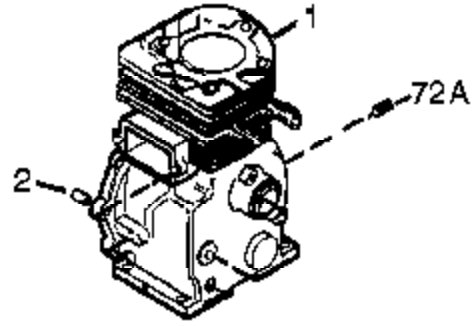

Ref #	Part Number	Qty	Description
1	37251	1	Cylinder (Incl. 2 & 20)
2	27652	2	Dowel Pin
90	611093	1	Flywheel (W/Ring Gear)
314	650873	1	Screw, 1/4-20 x 3/4"
315	611111	1	Alternator Coil (18 Watt) (Incl. 323)
323	611118	1	Terminal